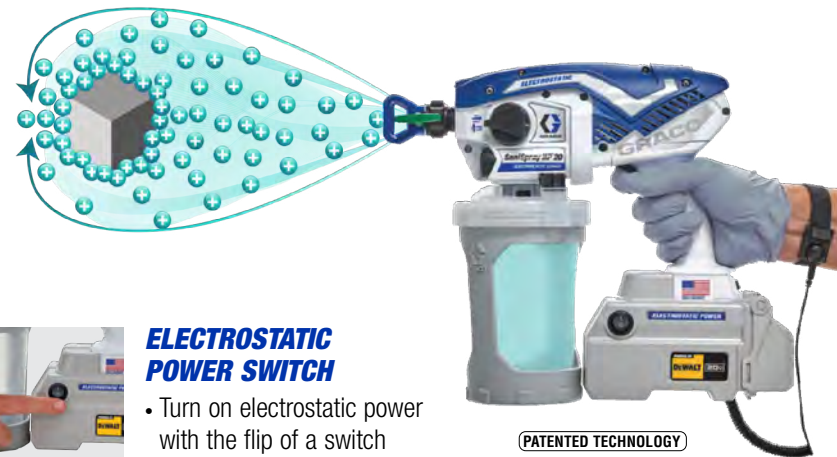

**PLUS...
THE INDUSTRY'S MOST
POWERFUL ELECTROSTATIC
TECHNOLOGY**

CONSISTENT ELECTROSTATIC CHARGE

- Reliable charge from low and high battery levels

ELECTROSTATIC POWER SWITCH

- Turn on electrostatic power with the flip of a switch

EFFICIENT CHEMICAL USAGE

- Electrostatic technology delivers wrapping power to completely coat complex surfaces faster with less chemical

HIGH POWER LED LIGHT

- Provides light in dark spaces to ensure complete coverage is delivered

REAL WORLD GROUNDING

- Dual grounding design ensures positive contact and effective operation

INCLUDES:

- Fine Mist Spray Tip (310)
- Medium Spray Tip (313)
- Coarse Spray Tip (515)
- Wrist & Boot Grounding Straps
- Storage Bag & Storage Plug
- (2) DeWALT 20V Max 2.0 ah Lithium-Ion Batteries & Charger
- (5) FlexLiner Bags