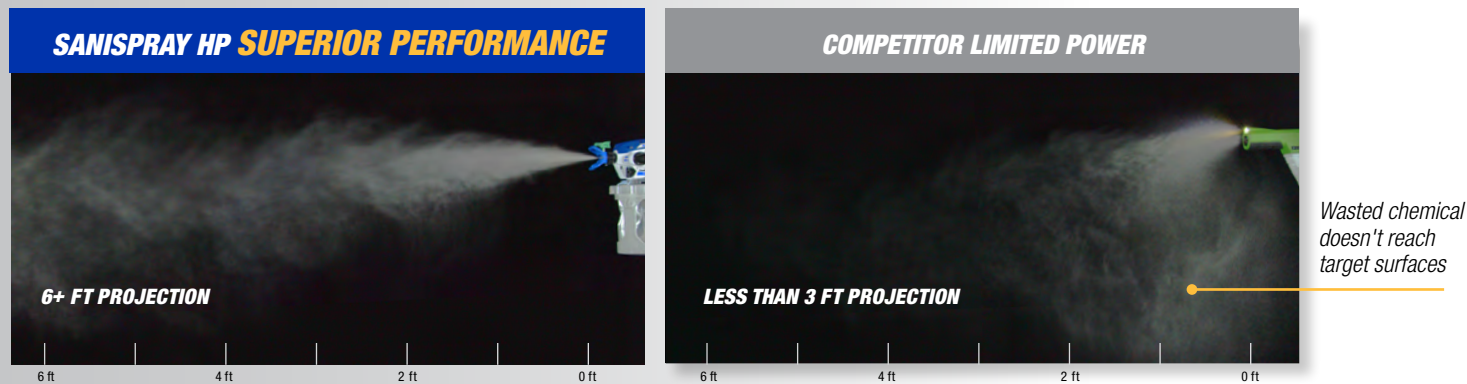

SUPERIOR MATERIAL DELIVERY PATENT PENDING