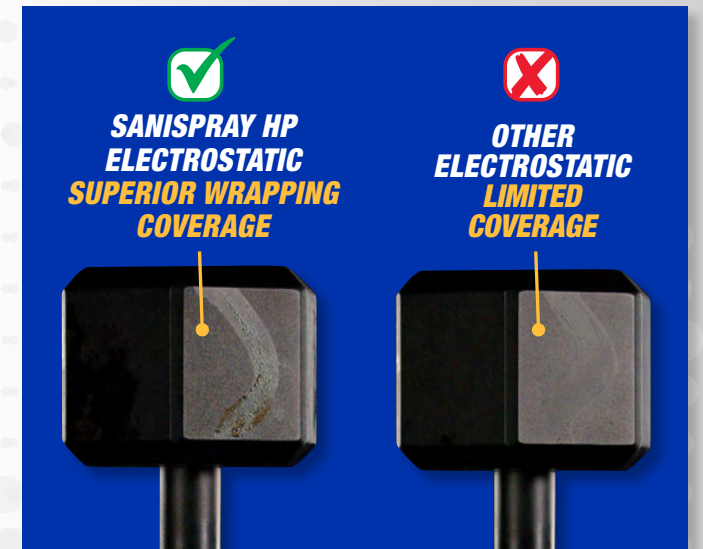

SEE THE DIFFERENCE! WATCH NOW