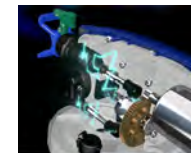

**PLUS...
THE INDUSTRY'S MOST
POWERFUL ELECTROSTATIC
TECHNOLOGY**

CONSISTENT ELECTROSTATIC CHARGE

- Reliable charge from low and high battery levels