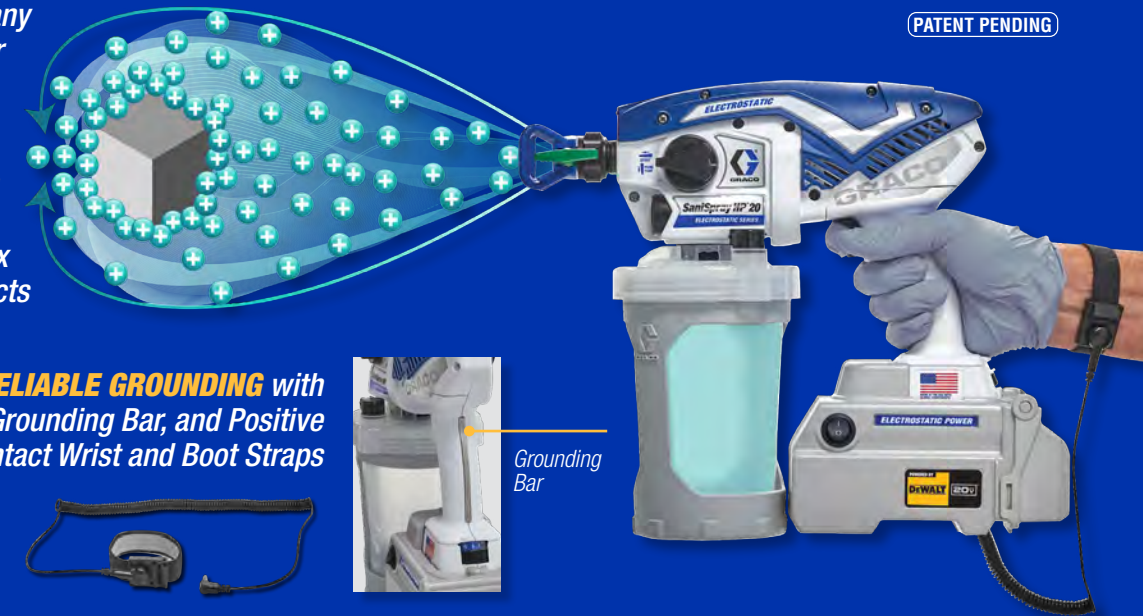

HIGHEST-POWERED ELECTROSTATIC TECHNOLOGY

PATENTED TECHNOLOGY

TRIPLE-CHARGED PISTON PUMPS deliver more reliable charging power than any other sprayer

30% HIGHER CHARGE FOR SUPERIOR COVERAGE

PATENT PENDING

SUPERIOR COVERAGE on complex objects

RELIABLE GROUNDING with oversized Grounding Bar, and Positive Contact Wrist and Boot Straps

COMPLETE COVERAGE ON COMPLEX OBJECTS

1. **1 SPRAY TEST TO COMPARE WRAPPING PERFORMANCE**
2. **2 COMPARE COVERAGE ON THE BACK SIDE**
3. **3 ONLY SANISPRAY HP DELIVERS SUPERIOR WRAPPING COVERAGE**