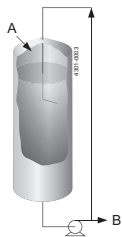

#### Benefits

Using the IM 10 Rotary Jet Mixer makes it possible, at a modest investment, to perform fast and efficient mixing in a hygienic system. In traditional systems, using propeller mixers, a rotating shaft penetrates the tank wall, and a mechanical seal and a gear box are installed. With the Rotary Jet Mixer technology the shaft, seal and gearbox are eliminated, and a more hygienic design is obtained. With the Rotary Jet Mixing technology good mixing is achieved without the use of baffles. The Rotary Jet Mixer can also be used for gas dispersion. The IM 10 can furthermore be used for efficient CIP when the tank is empty, saving liquid, chemicals and energy compared to a fixed spray ball CIP system.

**The Rotary Jet  
Mixing technology**

A = Rotary Jet Mixer  
 B = Gas  
 C = Product  
 D = Liquid feed

**Traditional  
Mixing technology**

**Round pumping    Propeller mixing**

A = Liquid feed  
 B = Product