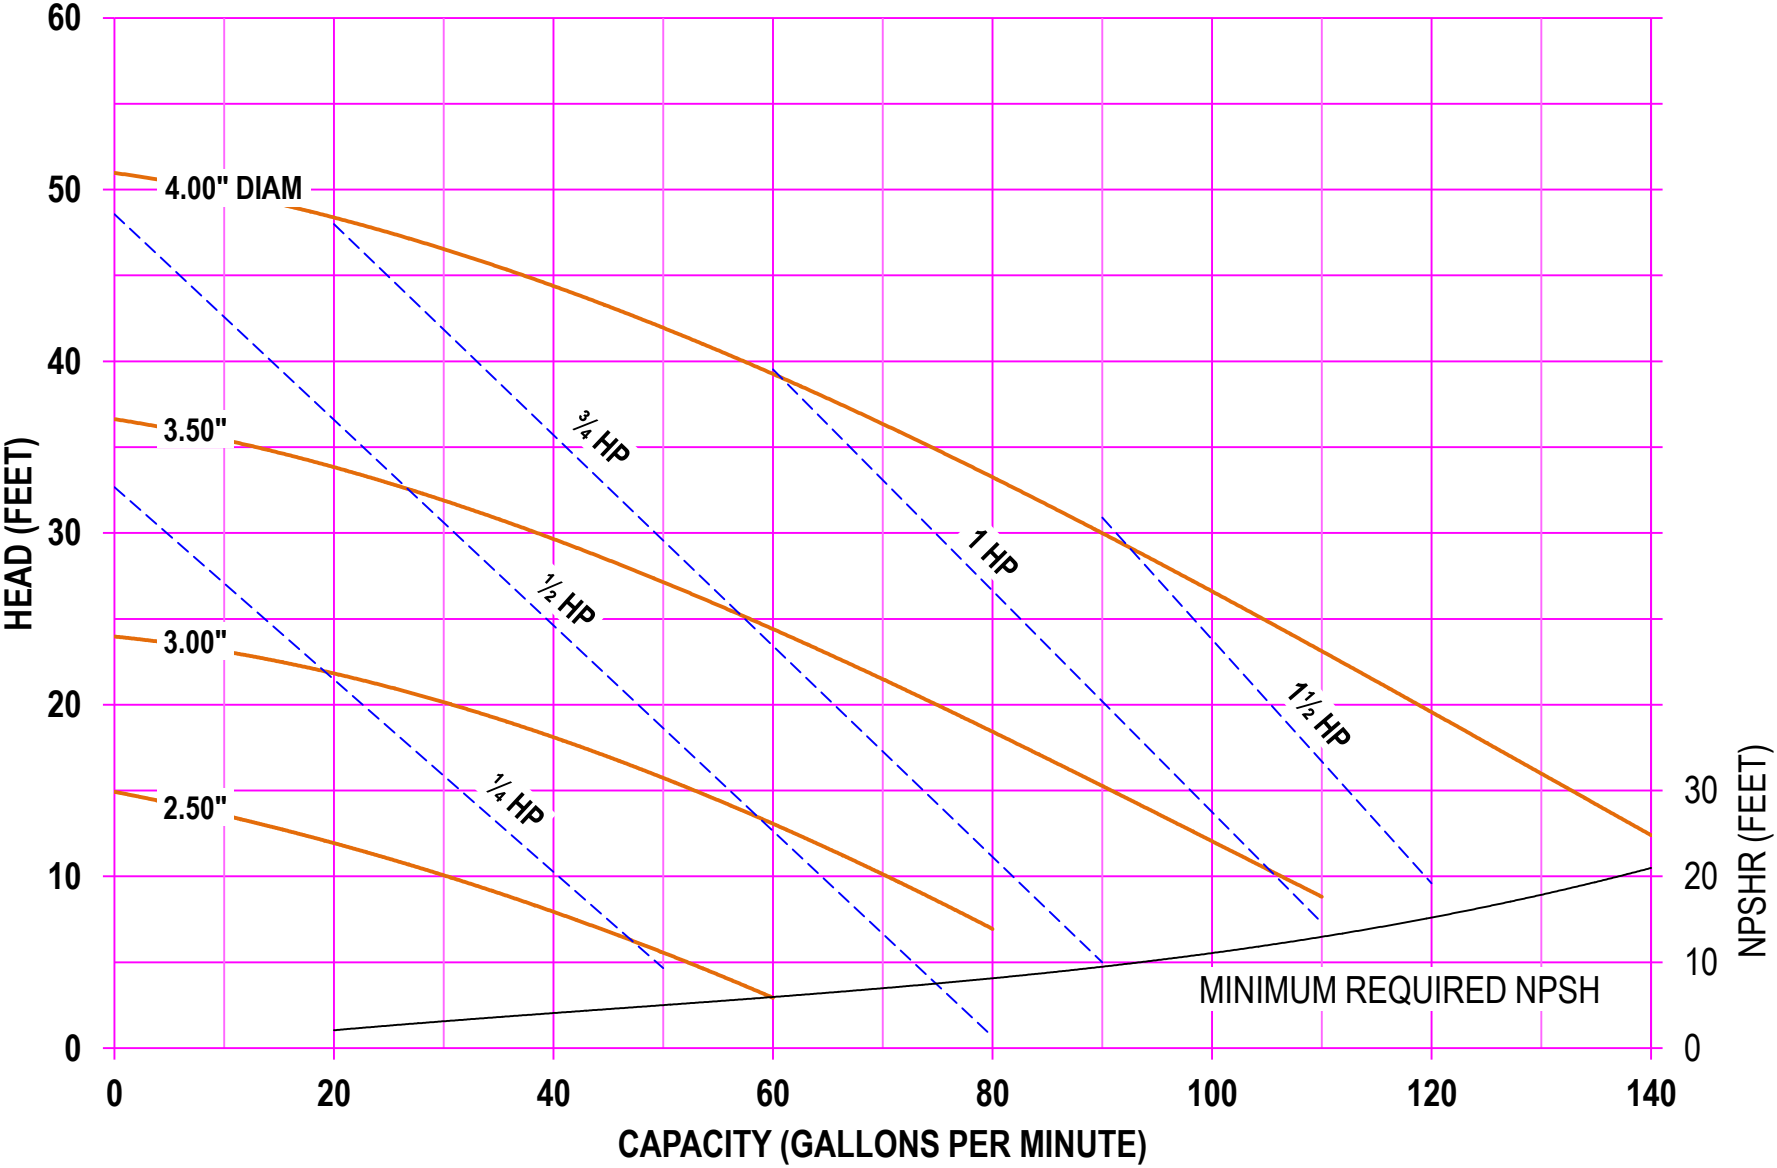

AMPCO PUMPS COMPANY, INC.
AC-SERIES 114 1½ x 1½
2900 RPM