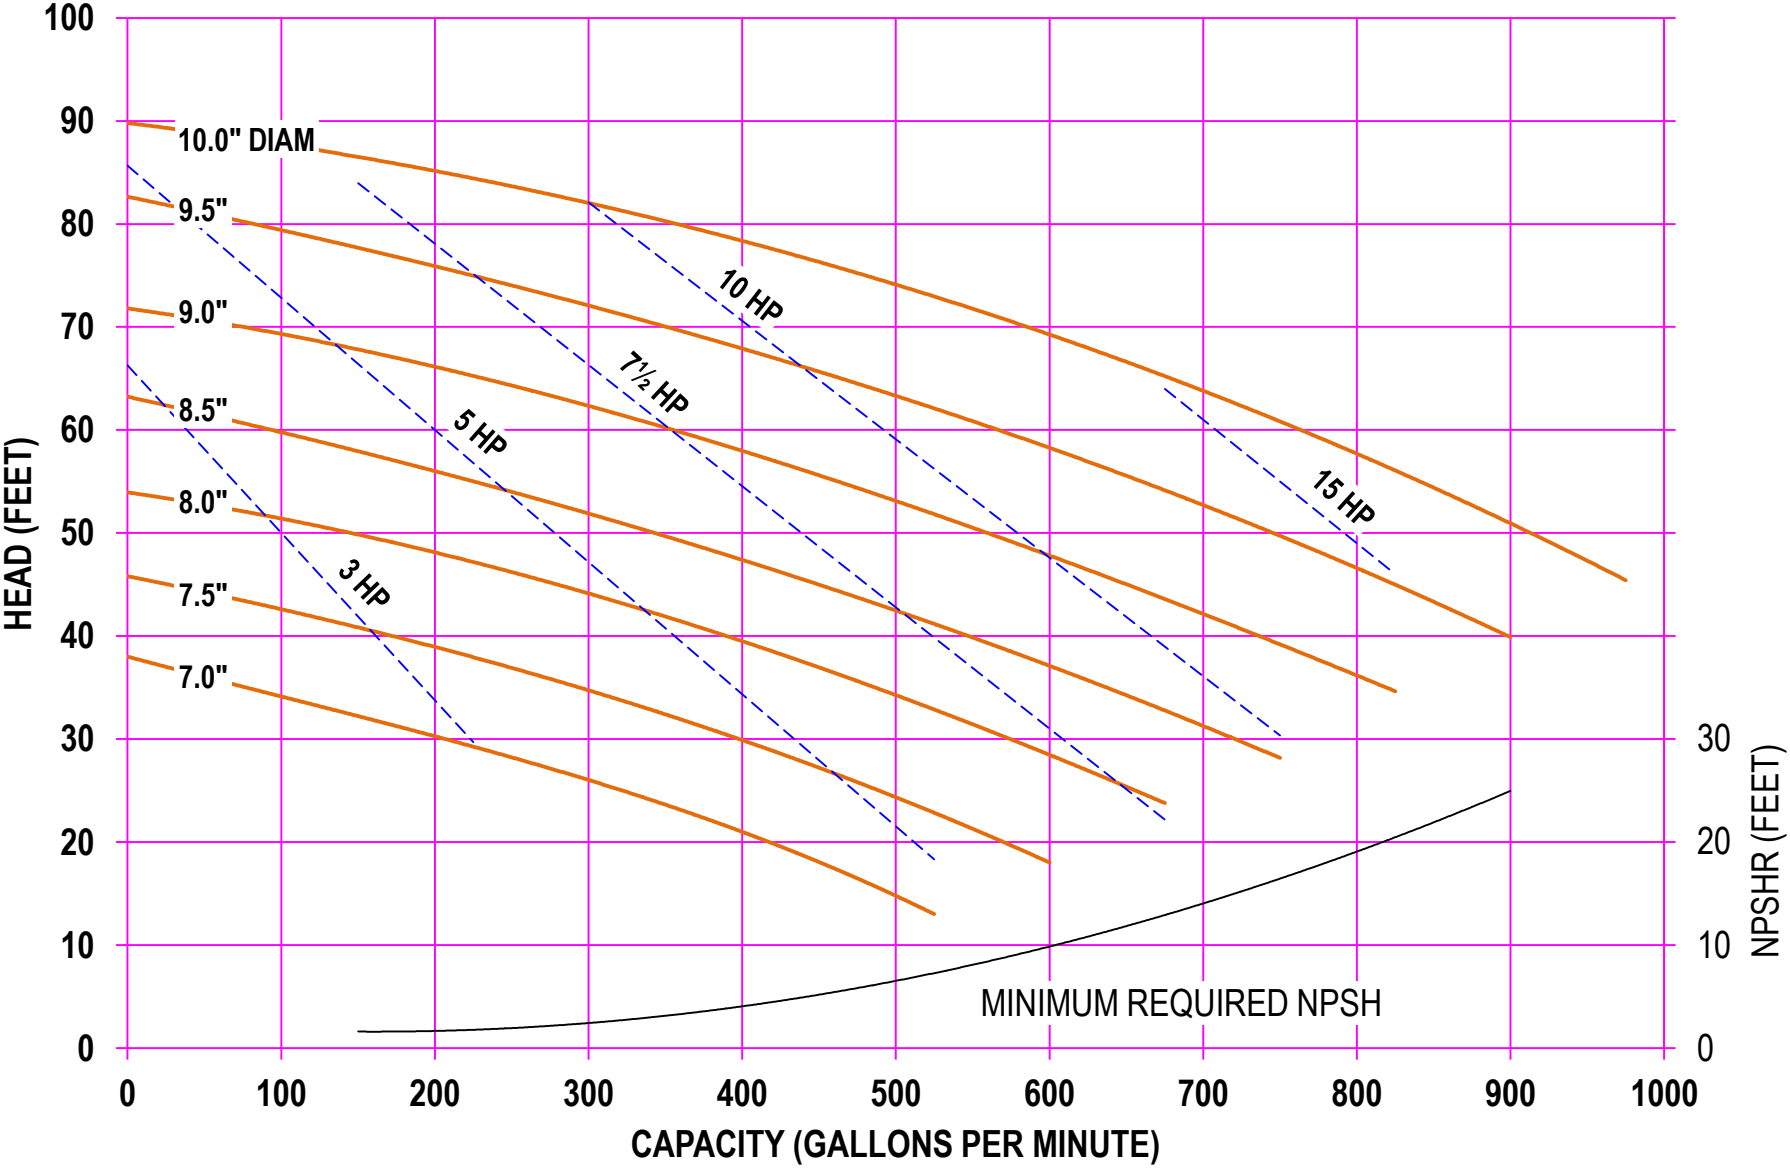

**AMPCO PUMPS COMPANY, INC.**  
**AC-SERIES 428 4 x 2**  
**1750 RPM**

**AMPCO PUMPS COMPANY, INC.**  
**AC-SERIES 428 4 x 2**  
**3500 RPM**

**AMPCO PUMPS COMPANY, INC.**  
**AC-SERIES 4410 4 x 4**  
**1450 RPM**