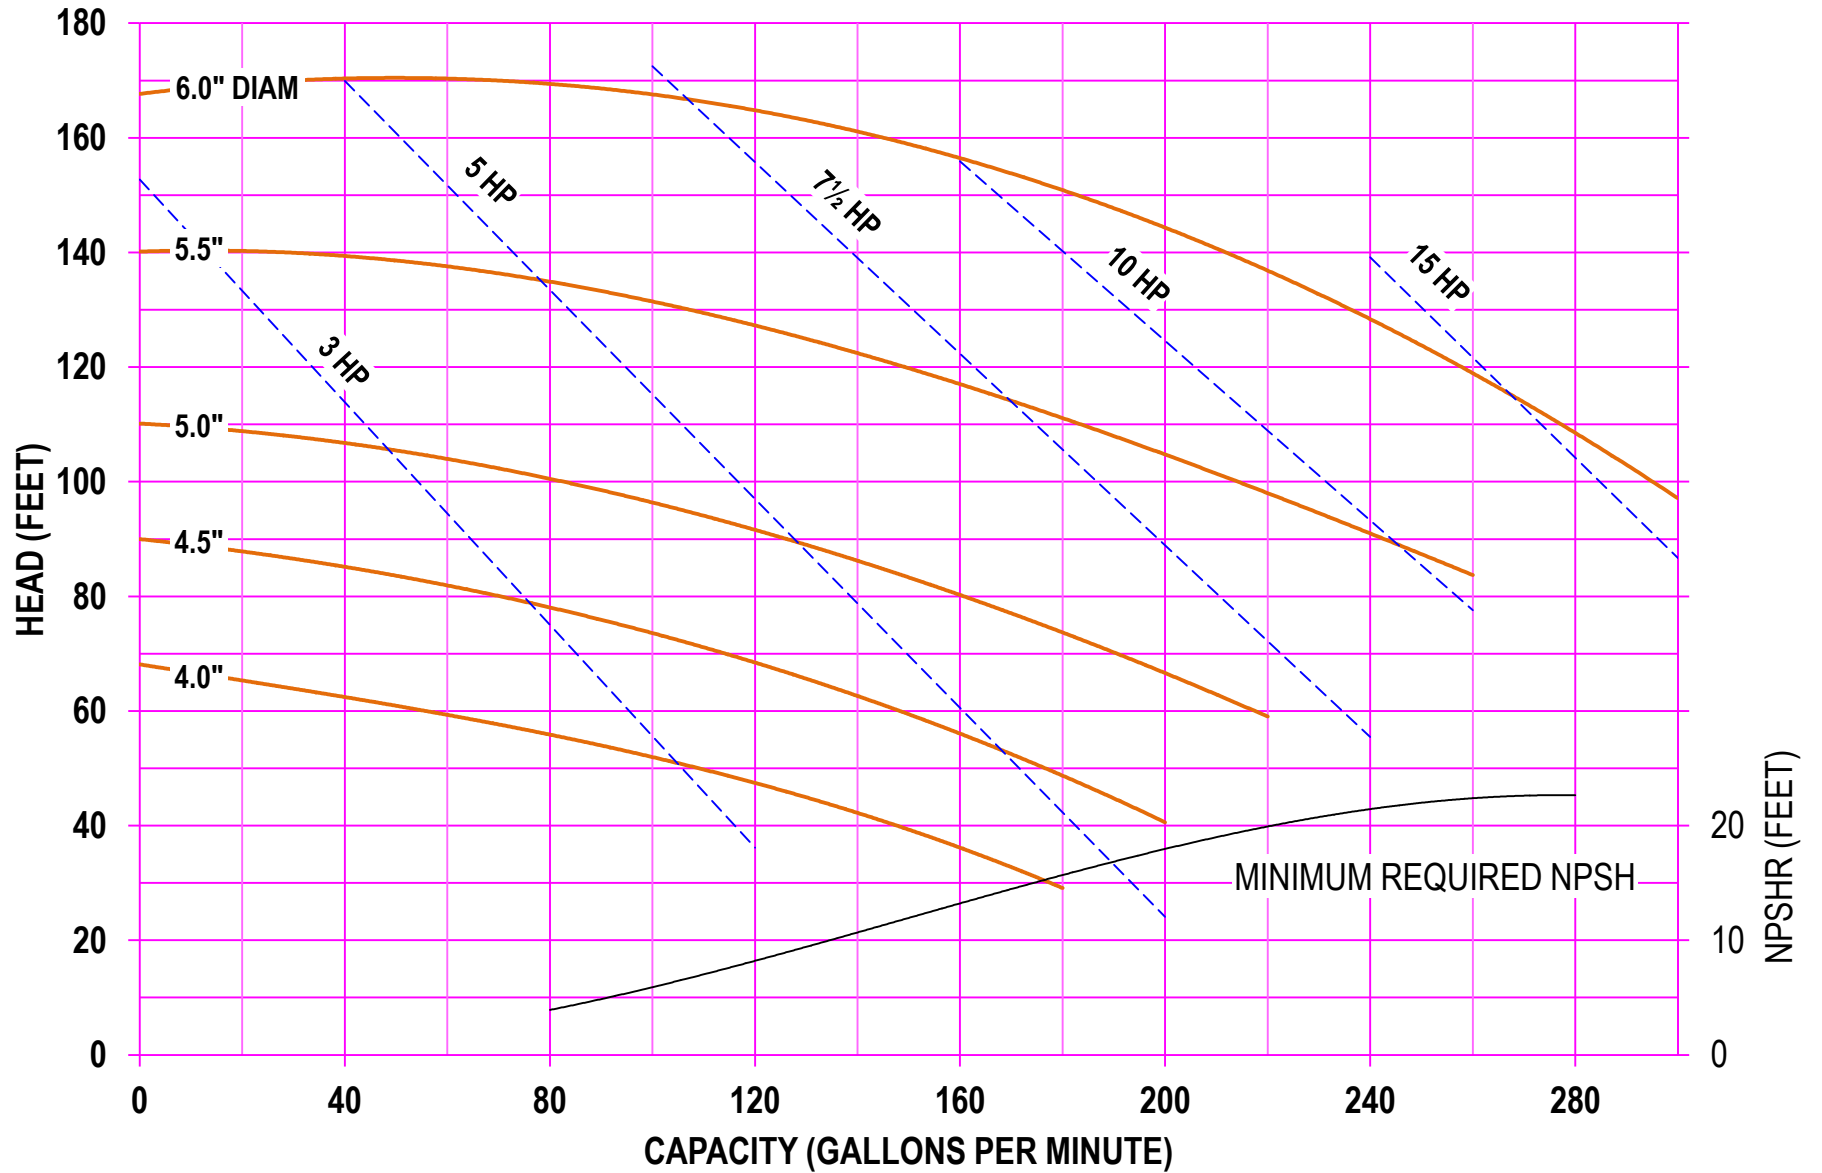

**AMPCO PUMPS COMPANY, INC.**  
**AC-SERIES 216 2 x 1½**  
**1750 RPM**

**AMPCO PUMPS COMPANY, INC.**  
**AC-SERIES 216 2 x 1½**  
**2900 RPM**

**AMPCO PUMPS COMPANY, INC.**  
**AC-SERIES 216 2 x 1½**  
**3500 RPM**