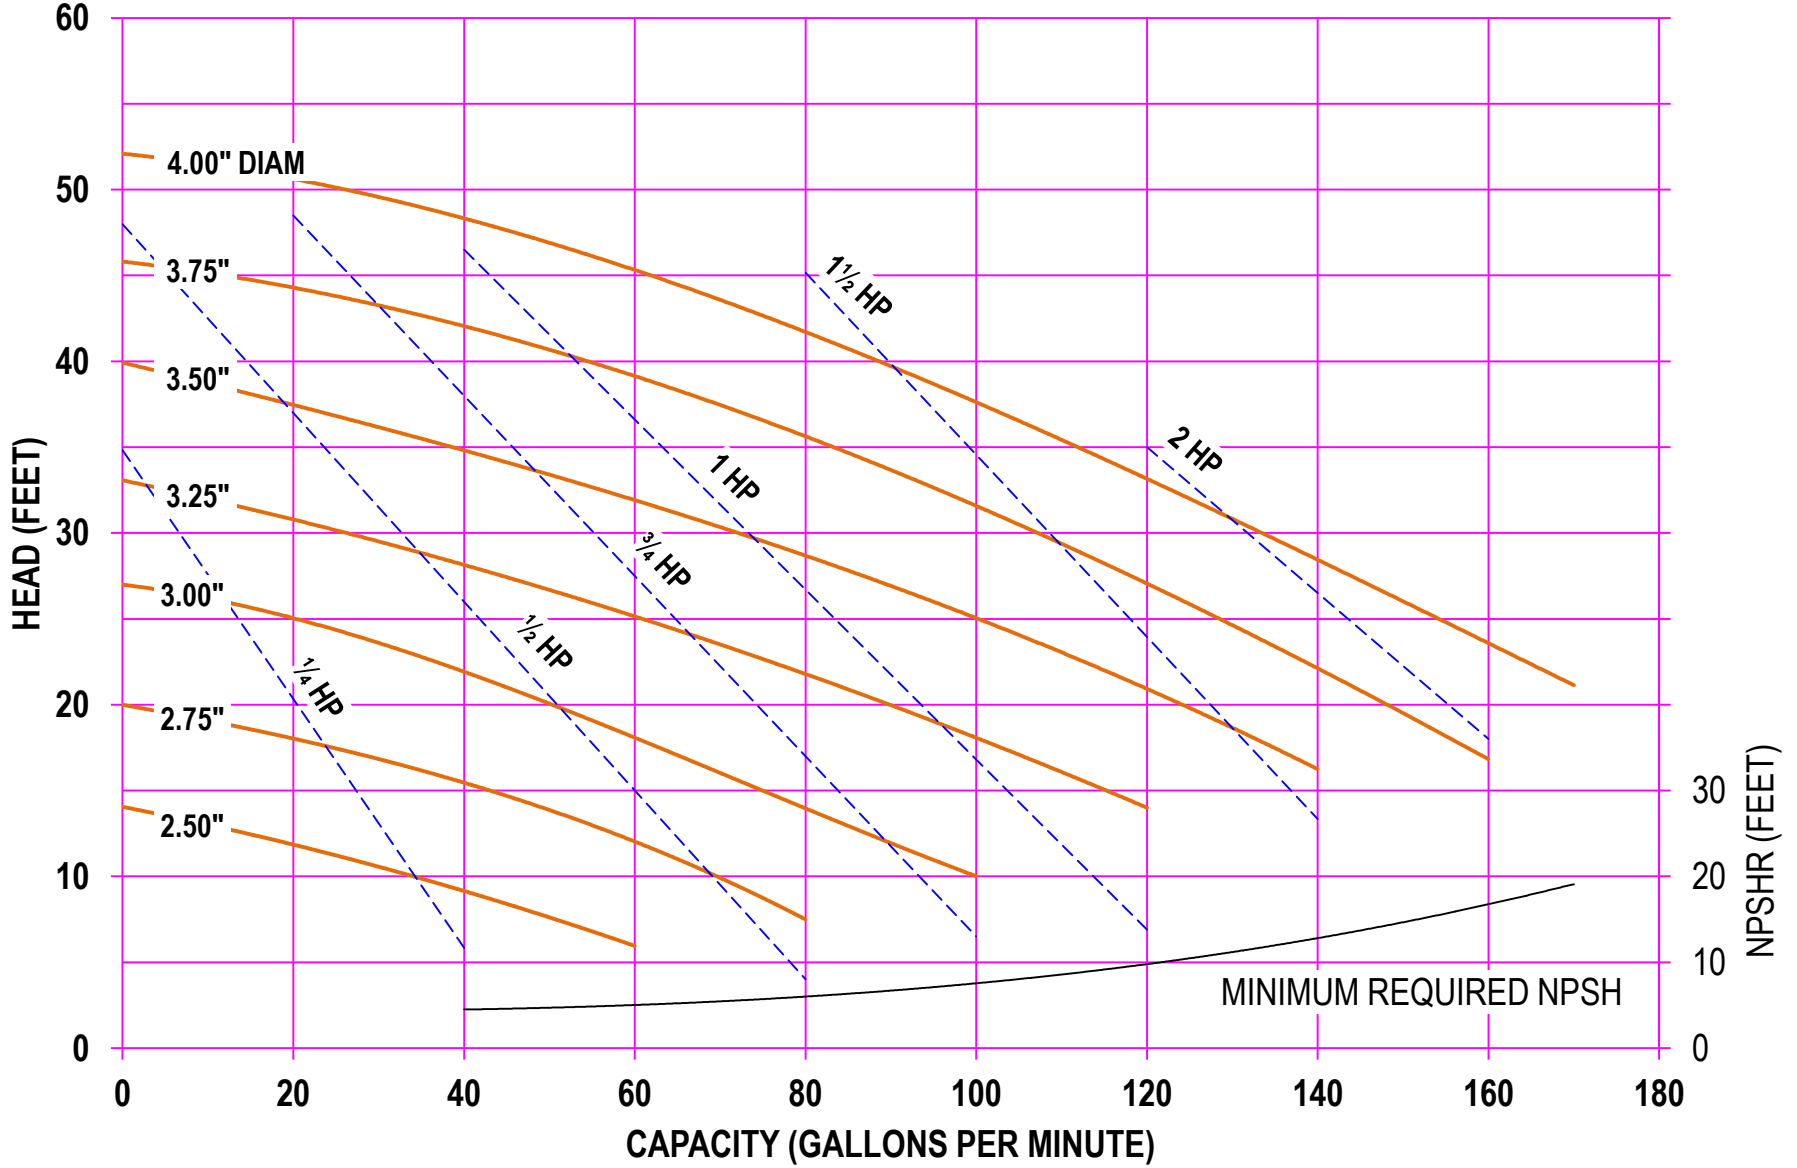

**AMPCO PUMPS COMPANY, INC.**  
**AC-SERIES 214 2 x 1½**  
**1750 RPM**

**AMPCO PUMPS COMPANY, INC.**  
**AC-SERIES 214 2 x 1½**  
**2900 RPM**

**AMPCO PUMPS COMPANY, INC.**  
**AC-SERIES 214 2 x 1½**  
**3500 RPM**