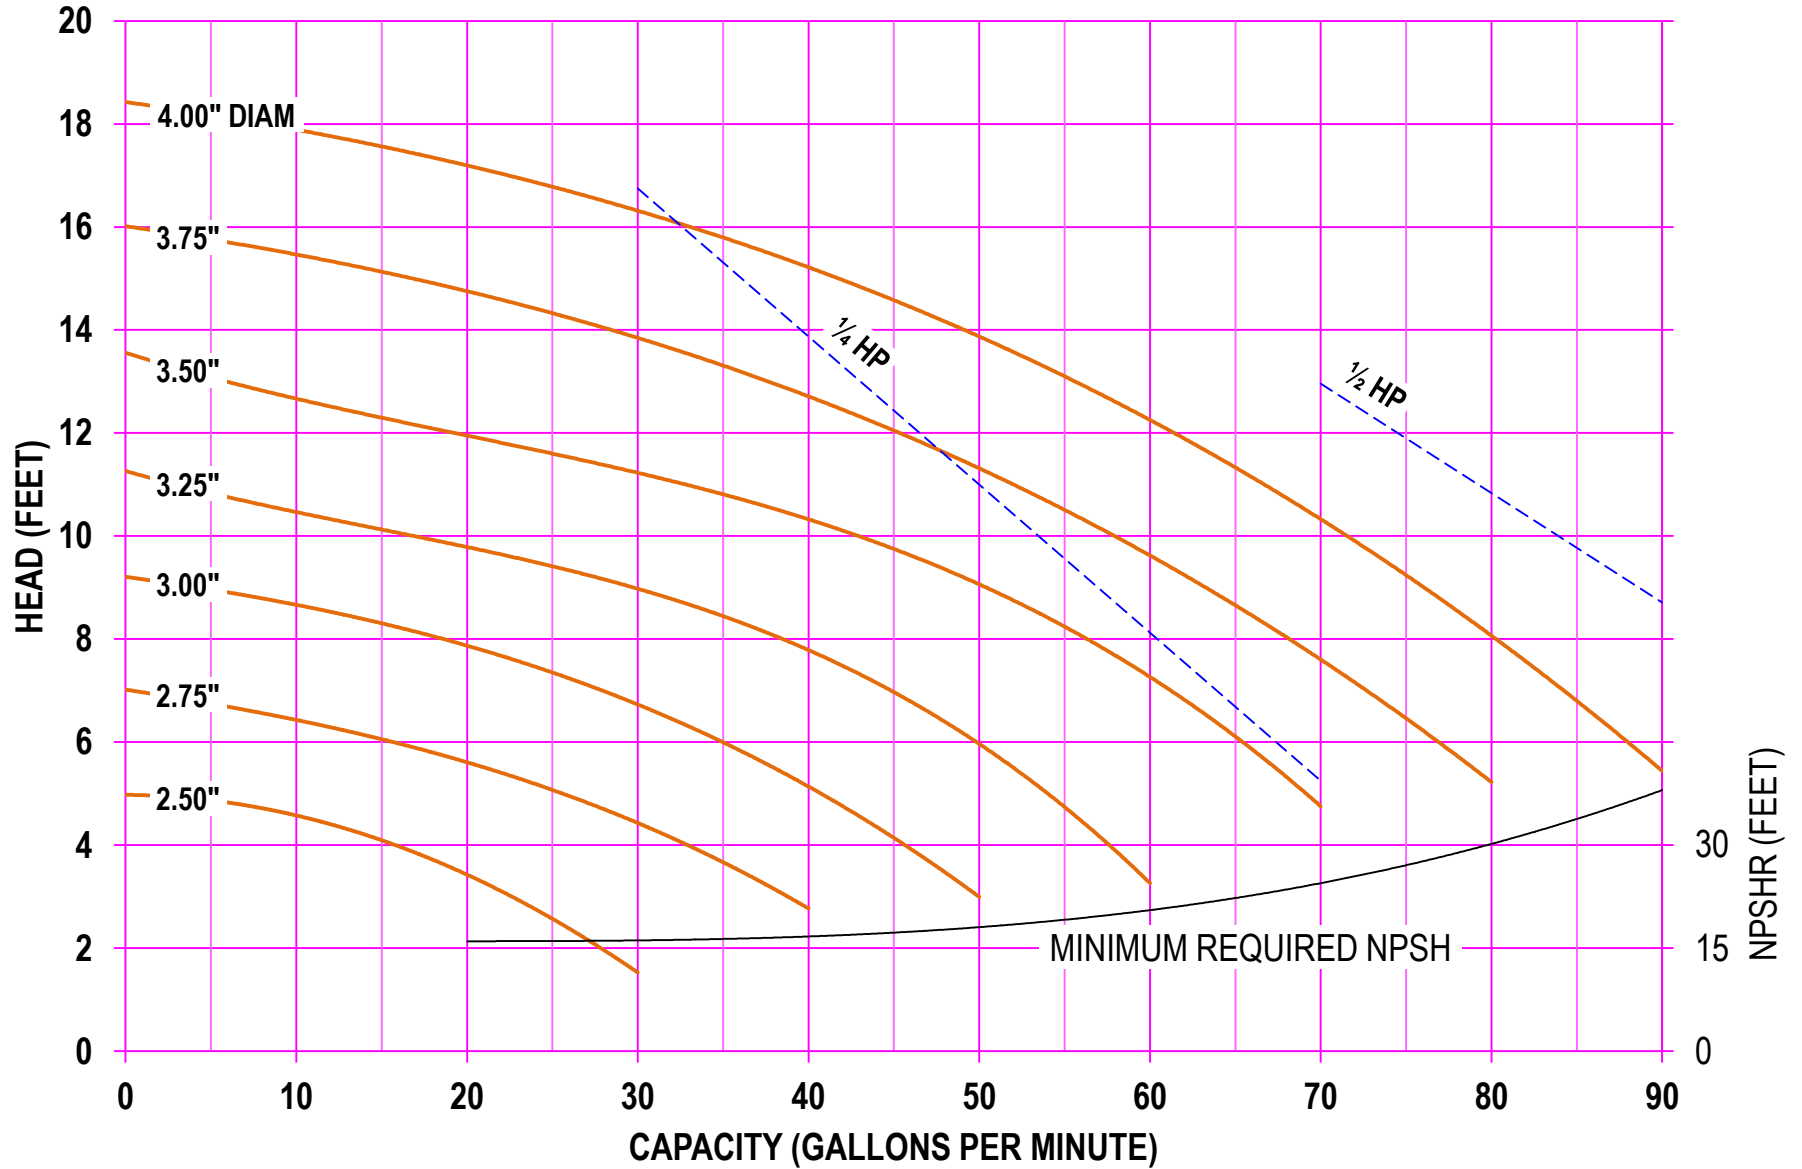

www.Rodem.com | (800) 543-7312

AMPCO PUMPS COMPANY, INC.
AC-SERIES 114 1½ x 1½
1750 RPM