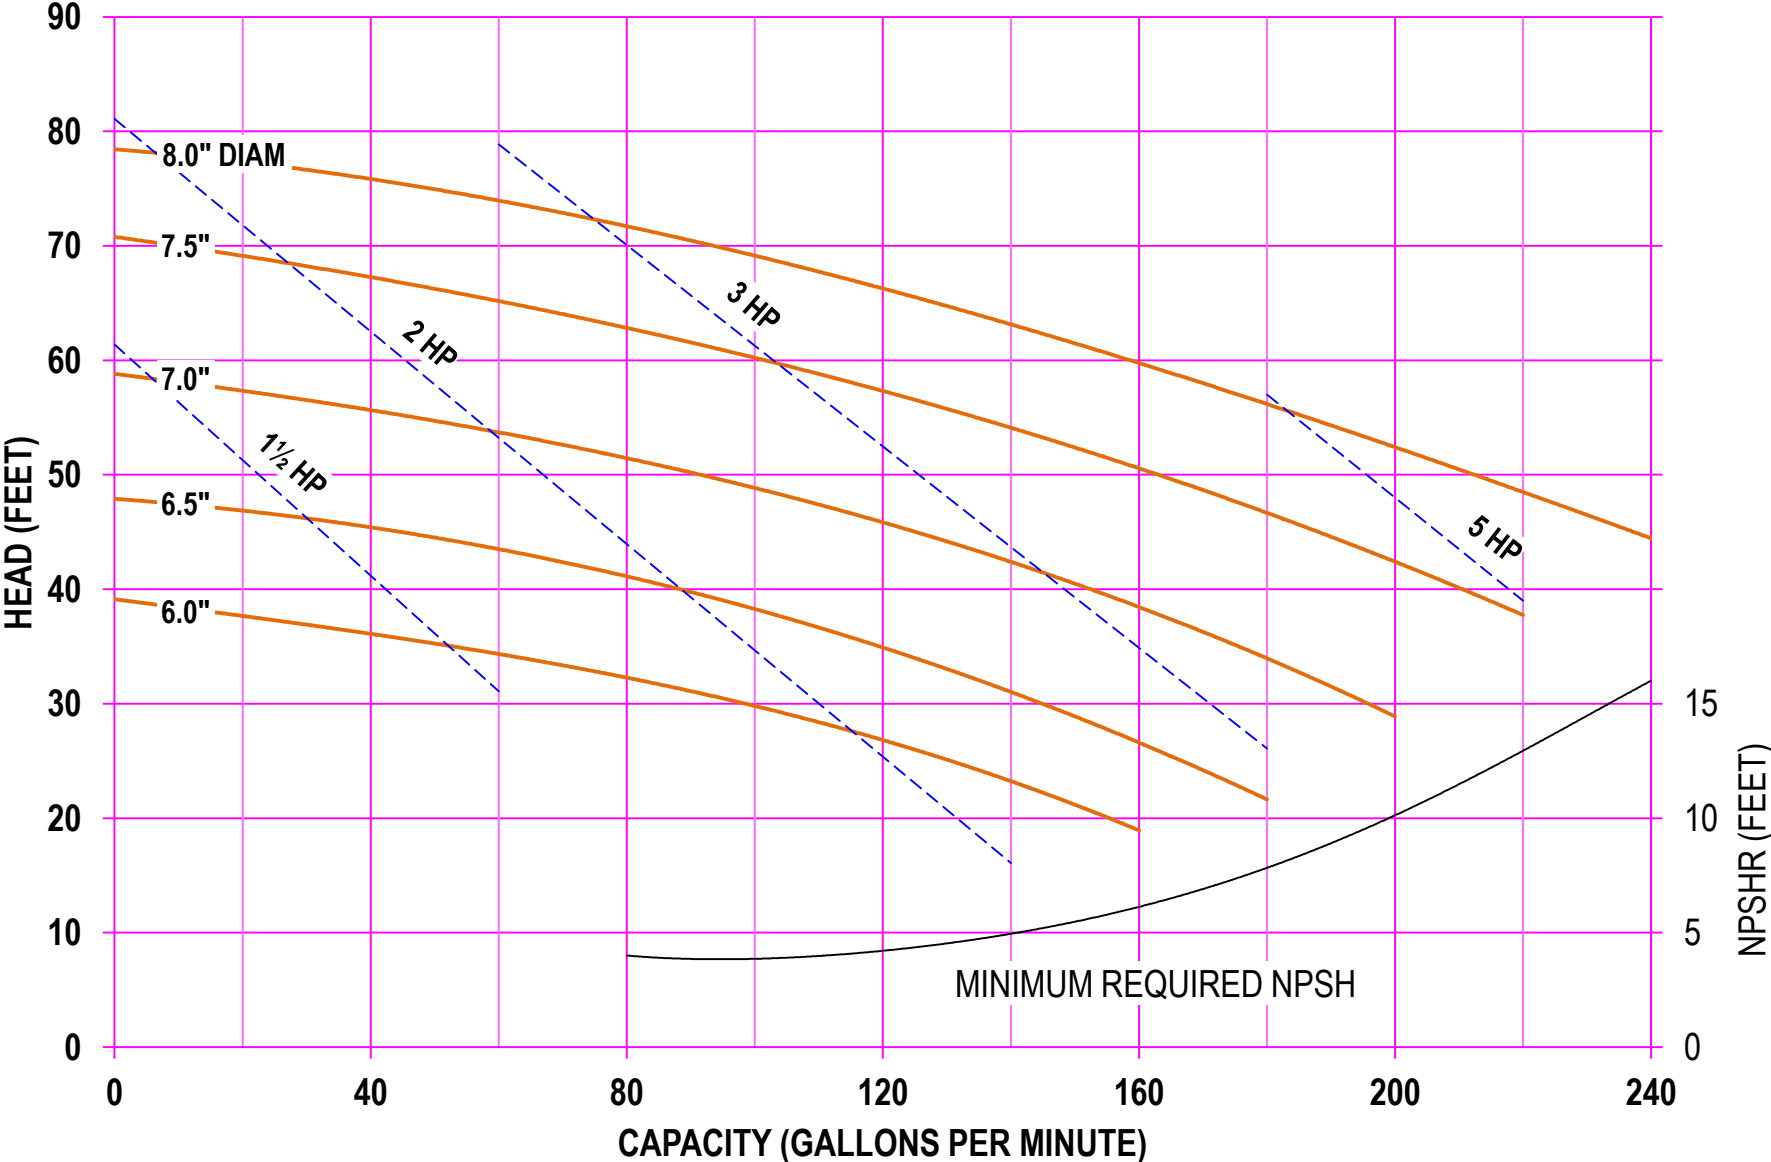

AMPCO PUMPS COMPANY, INC.
AC-SERIES 218 2 x 1½
1750 RPM