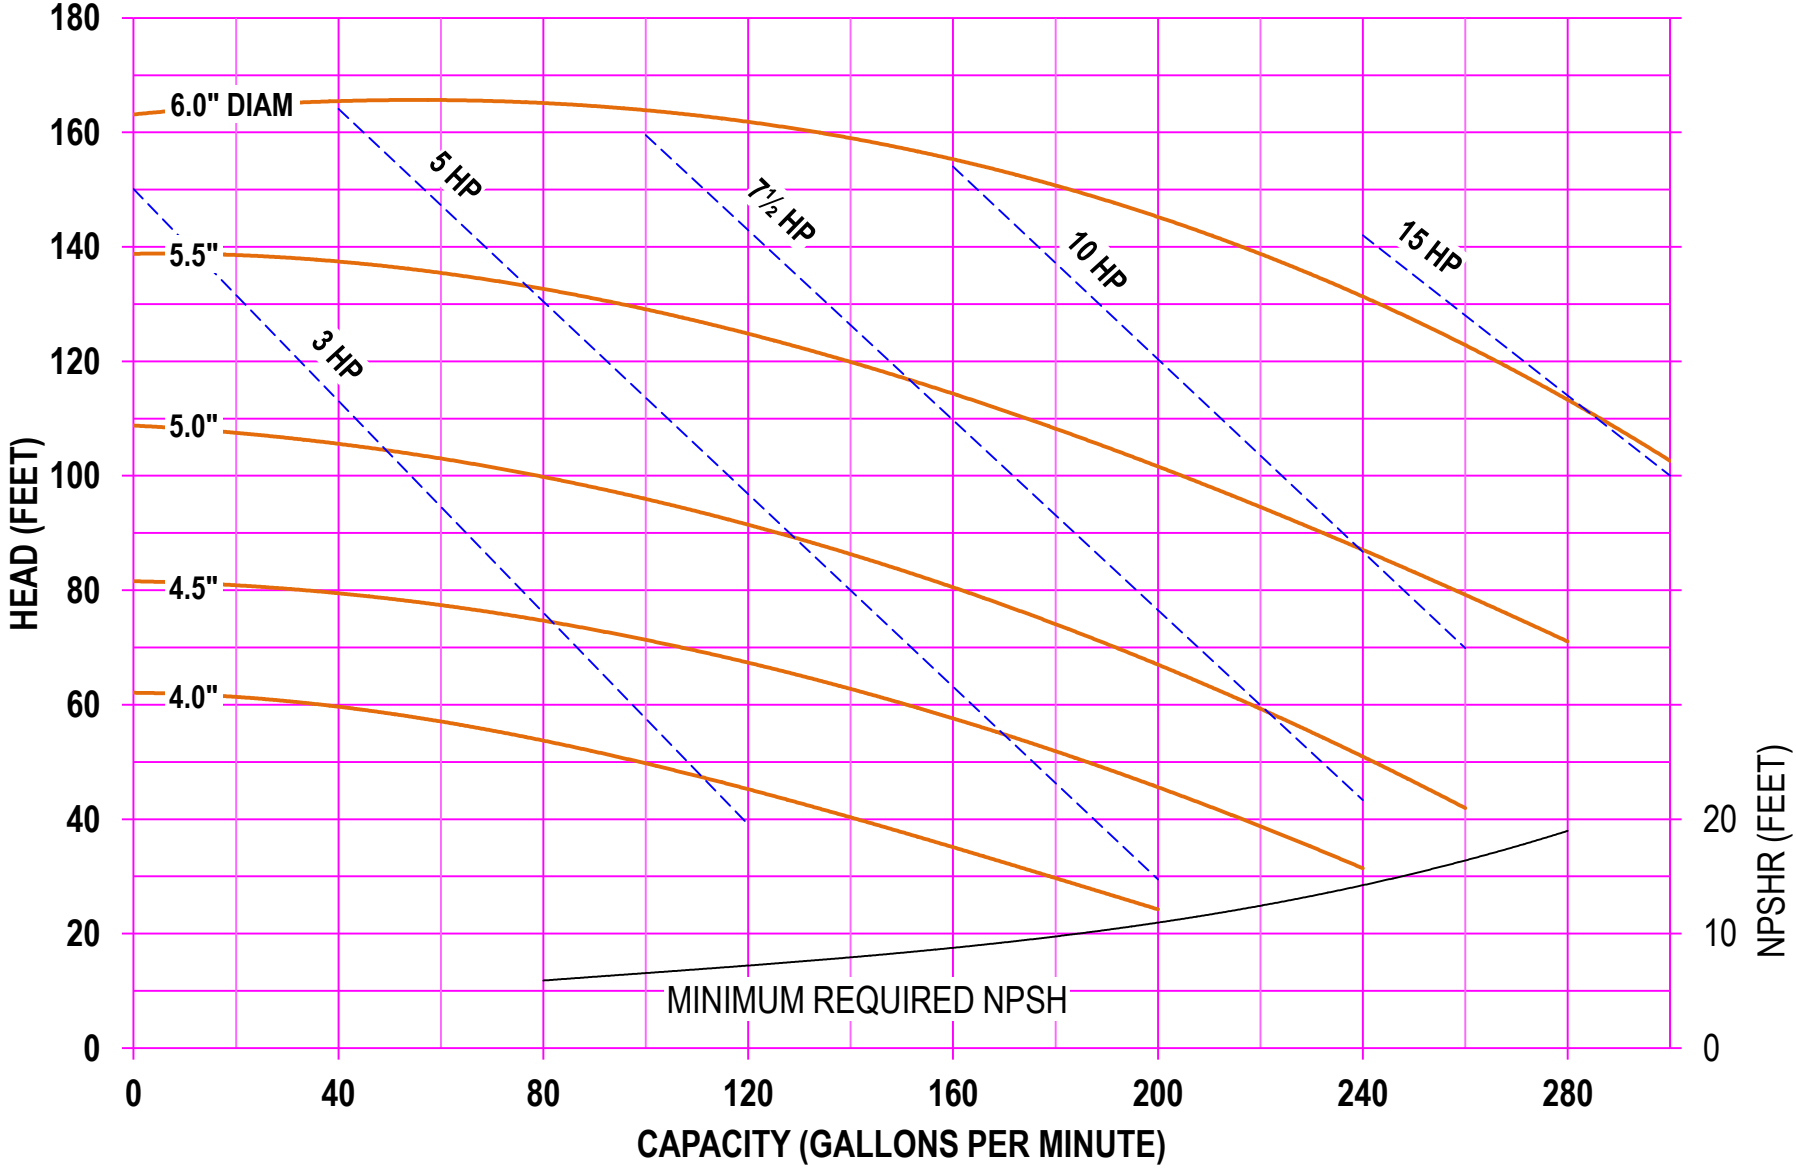

AMPCO PUMPS COMPANY, INC.
AC-SERIES 316 2½ x 1½
3500 RPM