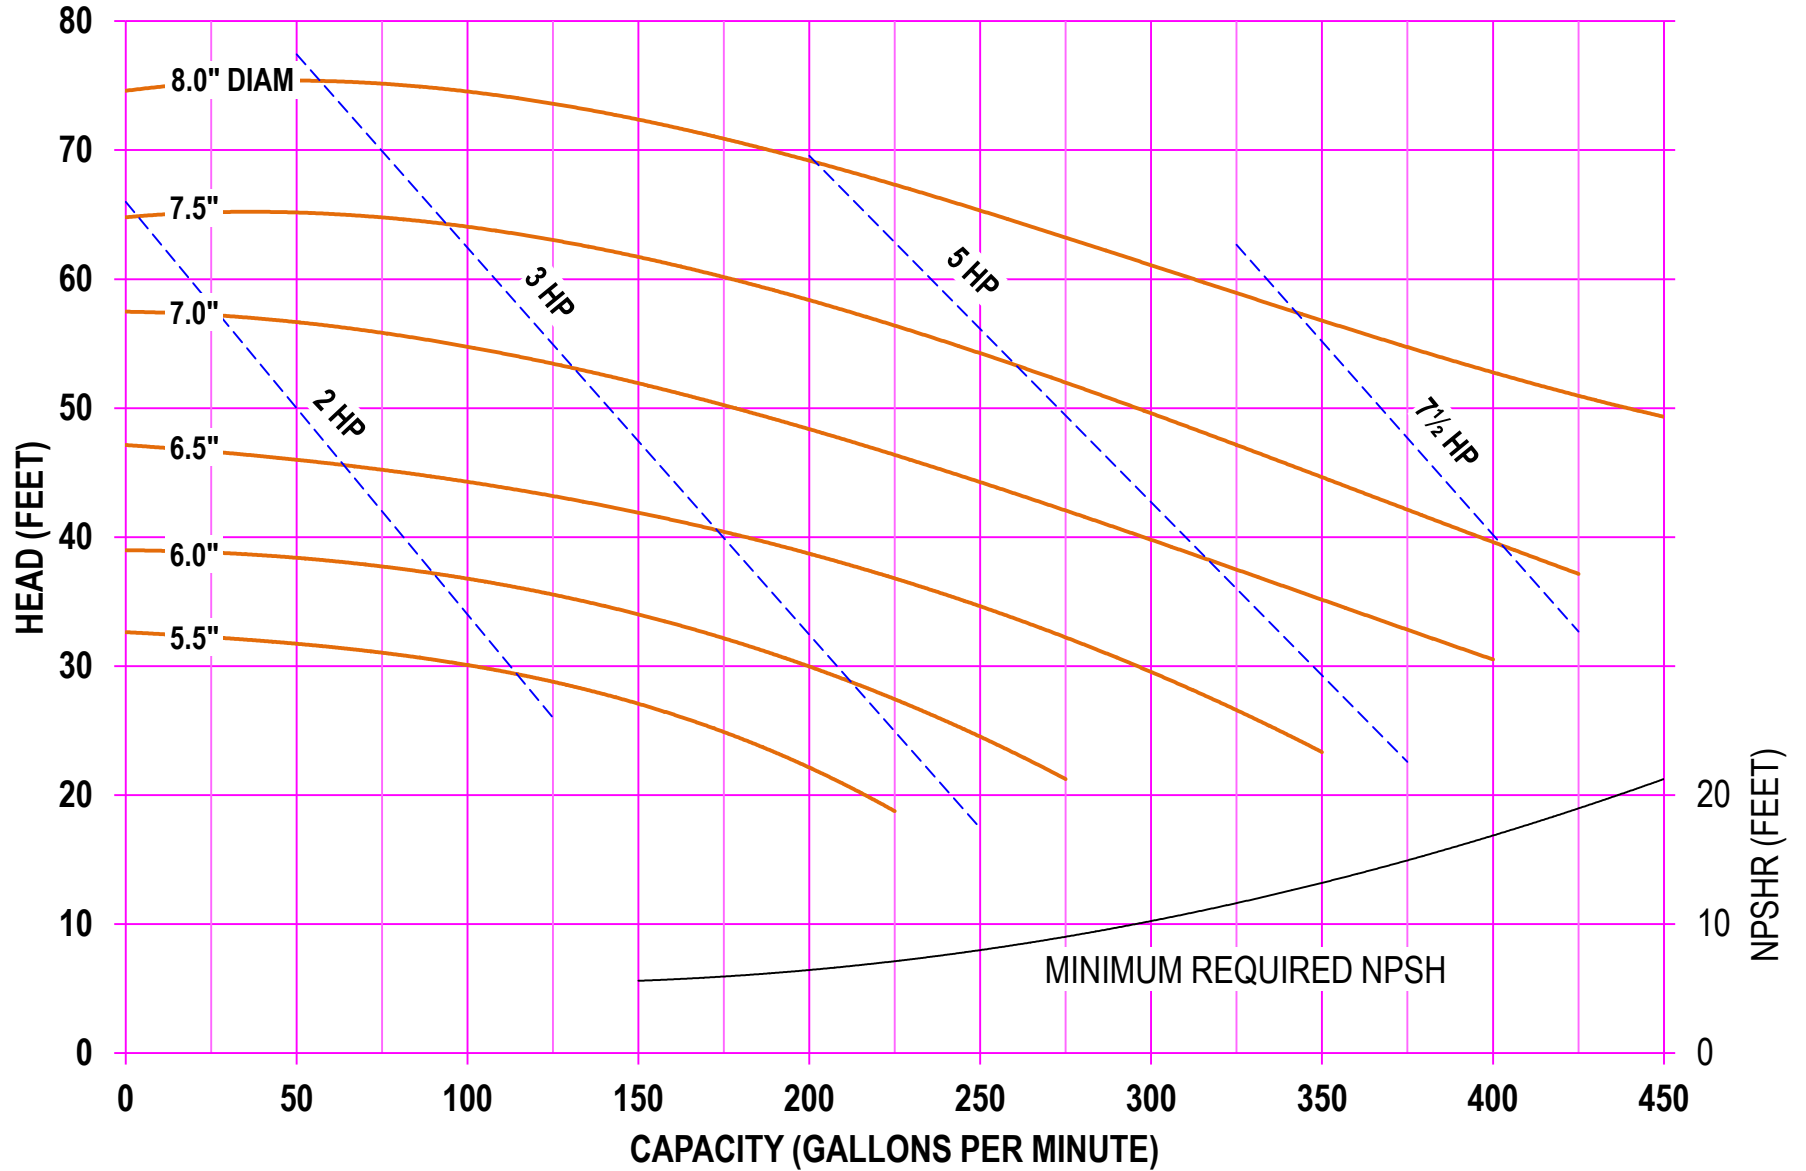

AMPCO PUMPS COMPANY, INC.
AC-SERIES 328 3 x 2
1750 RPM