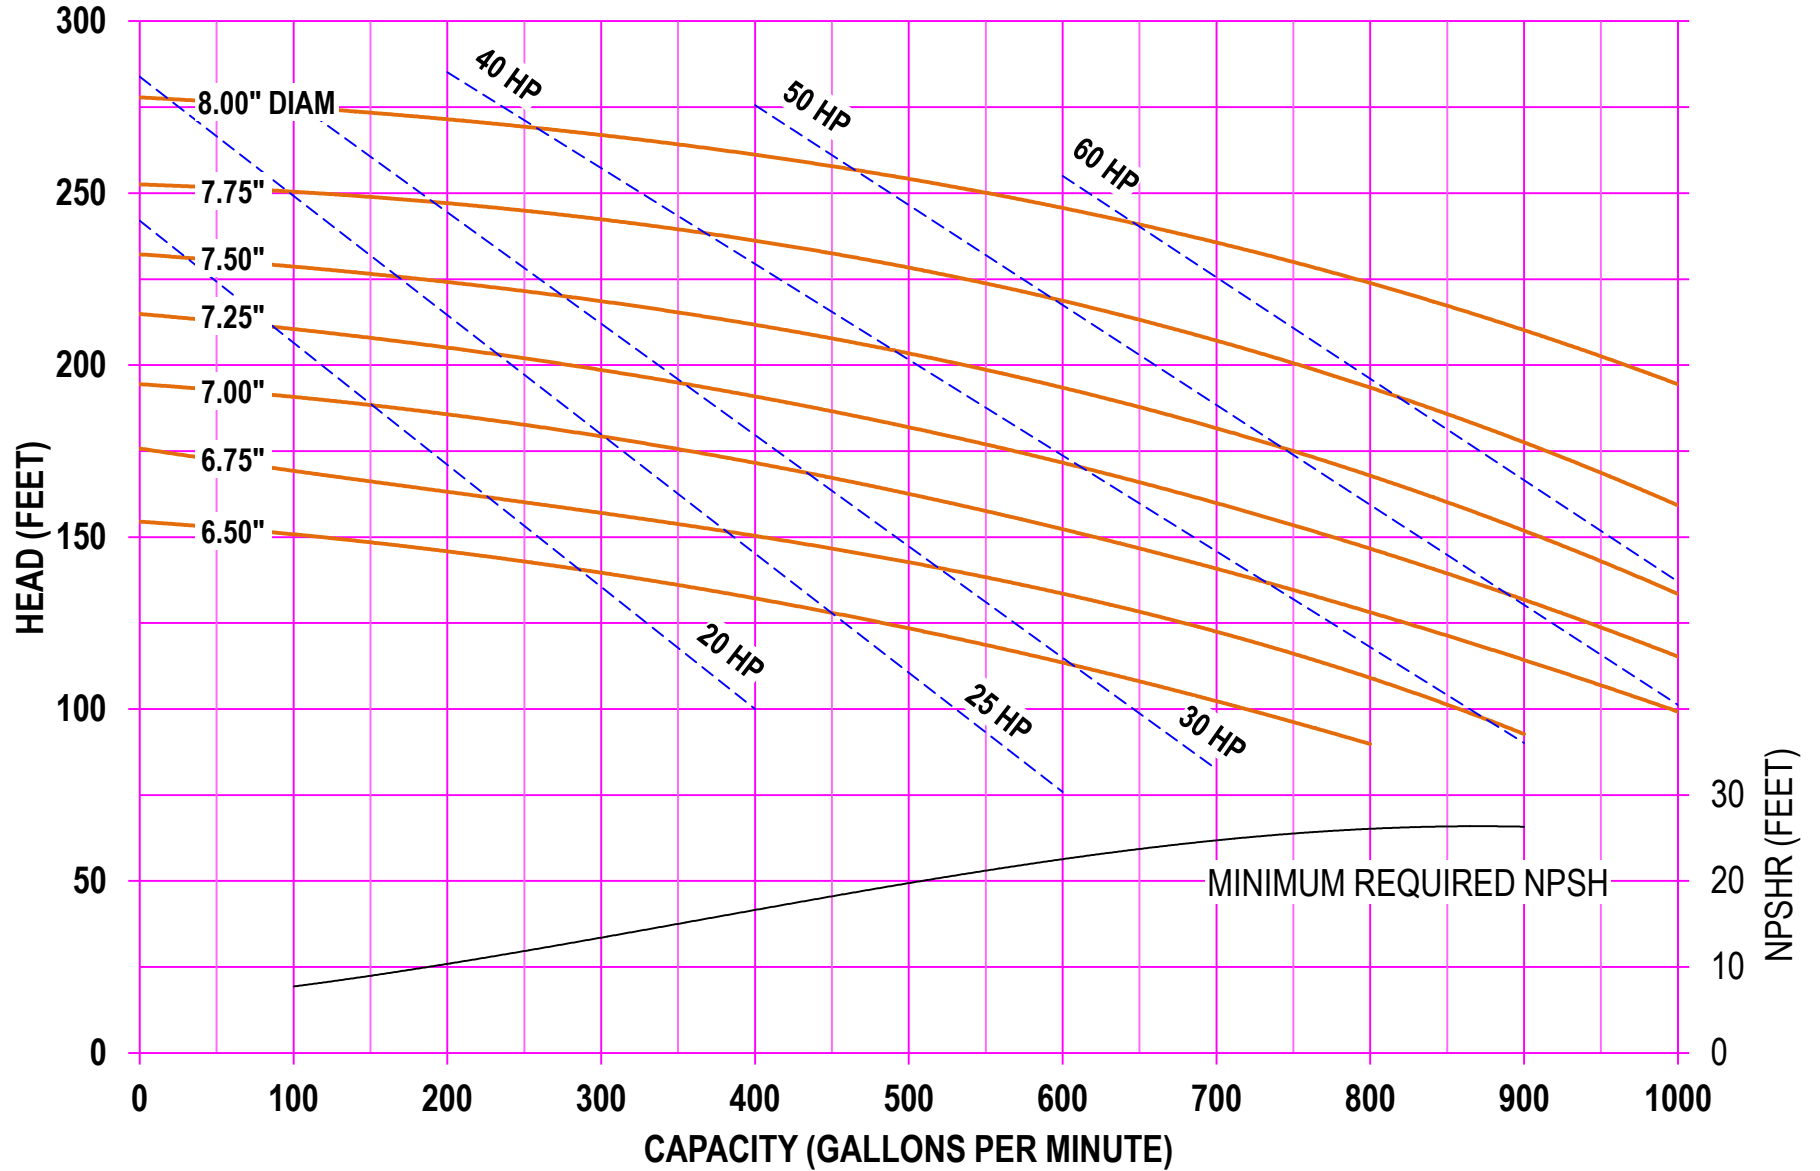

AMPCO PUMPS COMPANY, INC.
AC-SERIES 4410 4 x 4
3500 RPM