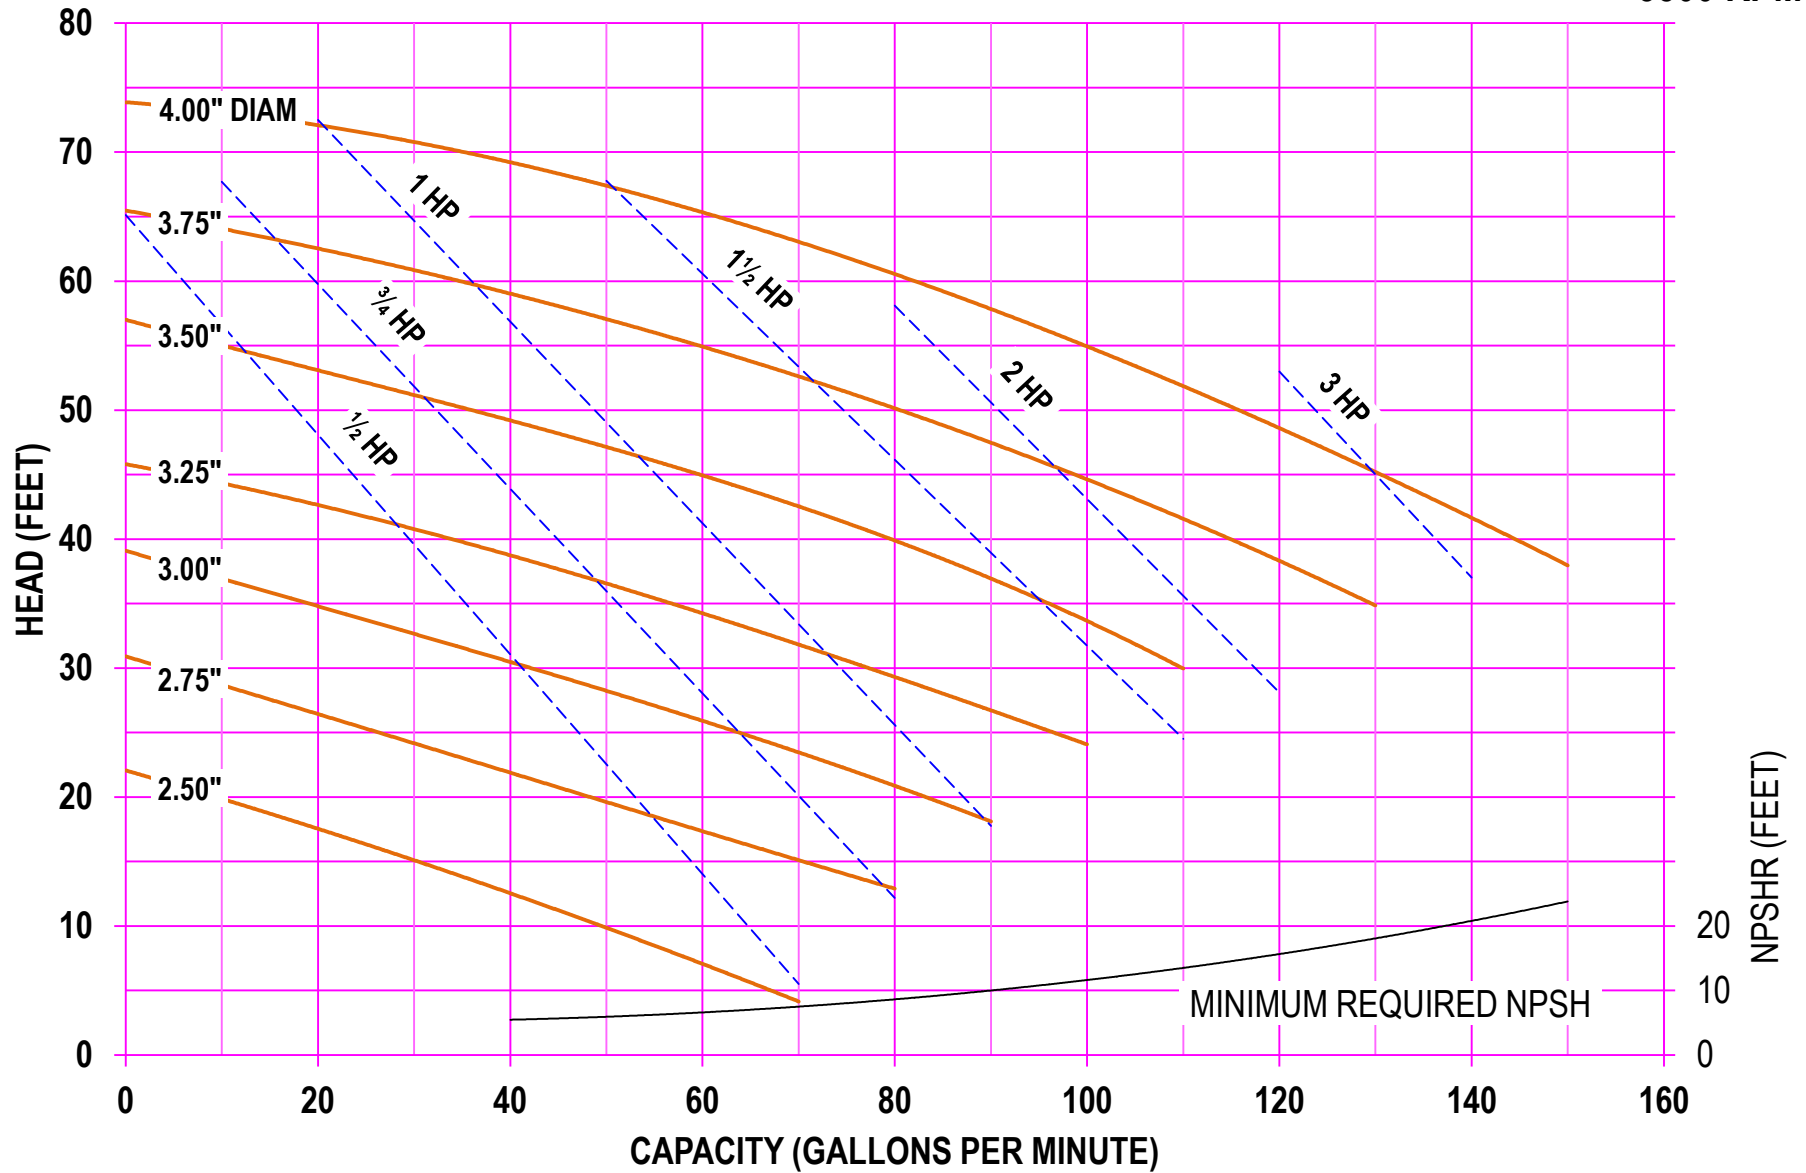

**AMPCO PUMPS COMPANY, INC.**  
**AC-SERIES 214 2 x 1½**  
**1750 RPM**

**AMPCO PUMPS COMPANY, INC.**  
**AC-SERIES 214 2 x 1½**  
**2900 RPM**

**AMPCO PUMPS COMPANY, INC.**  
**AC-SERIES 214 2 x 1½**  
**3500 RPM**