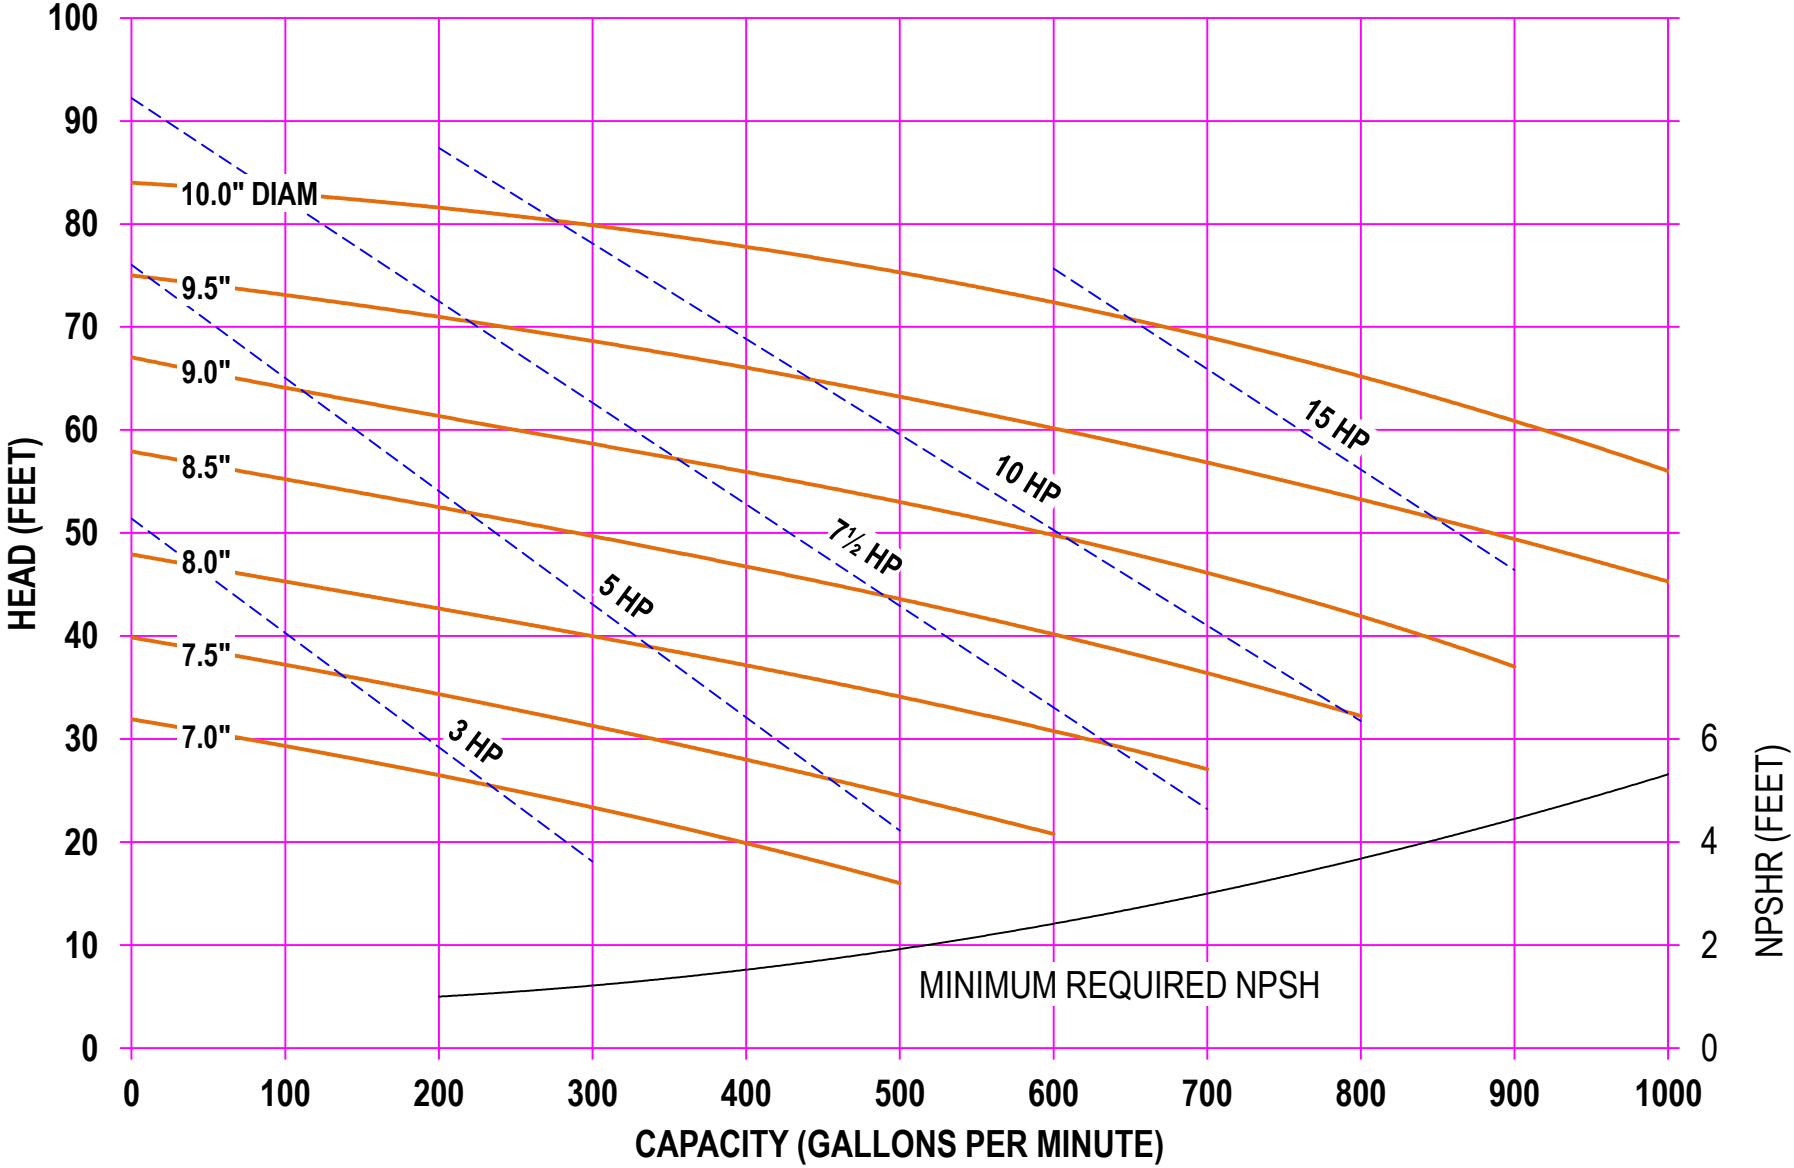

AMPCO PUMPS COMPANY, INC.
AC-SERIES 6410 6 x 4
1450 RPM