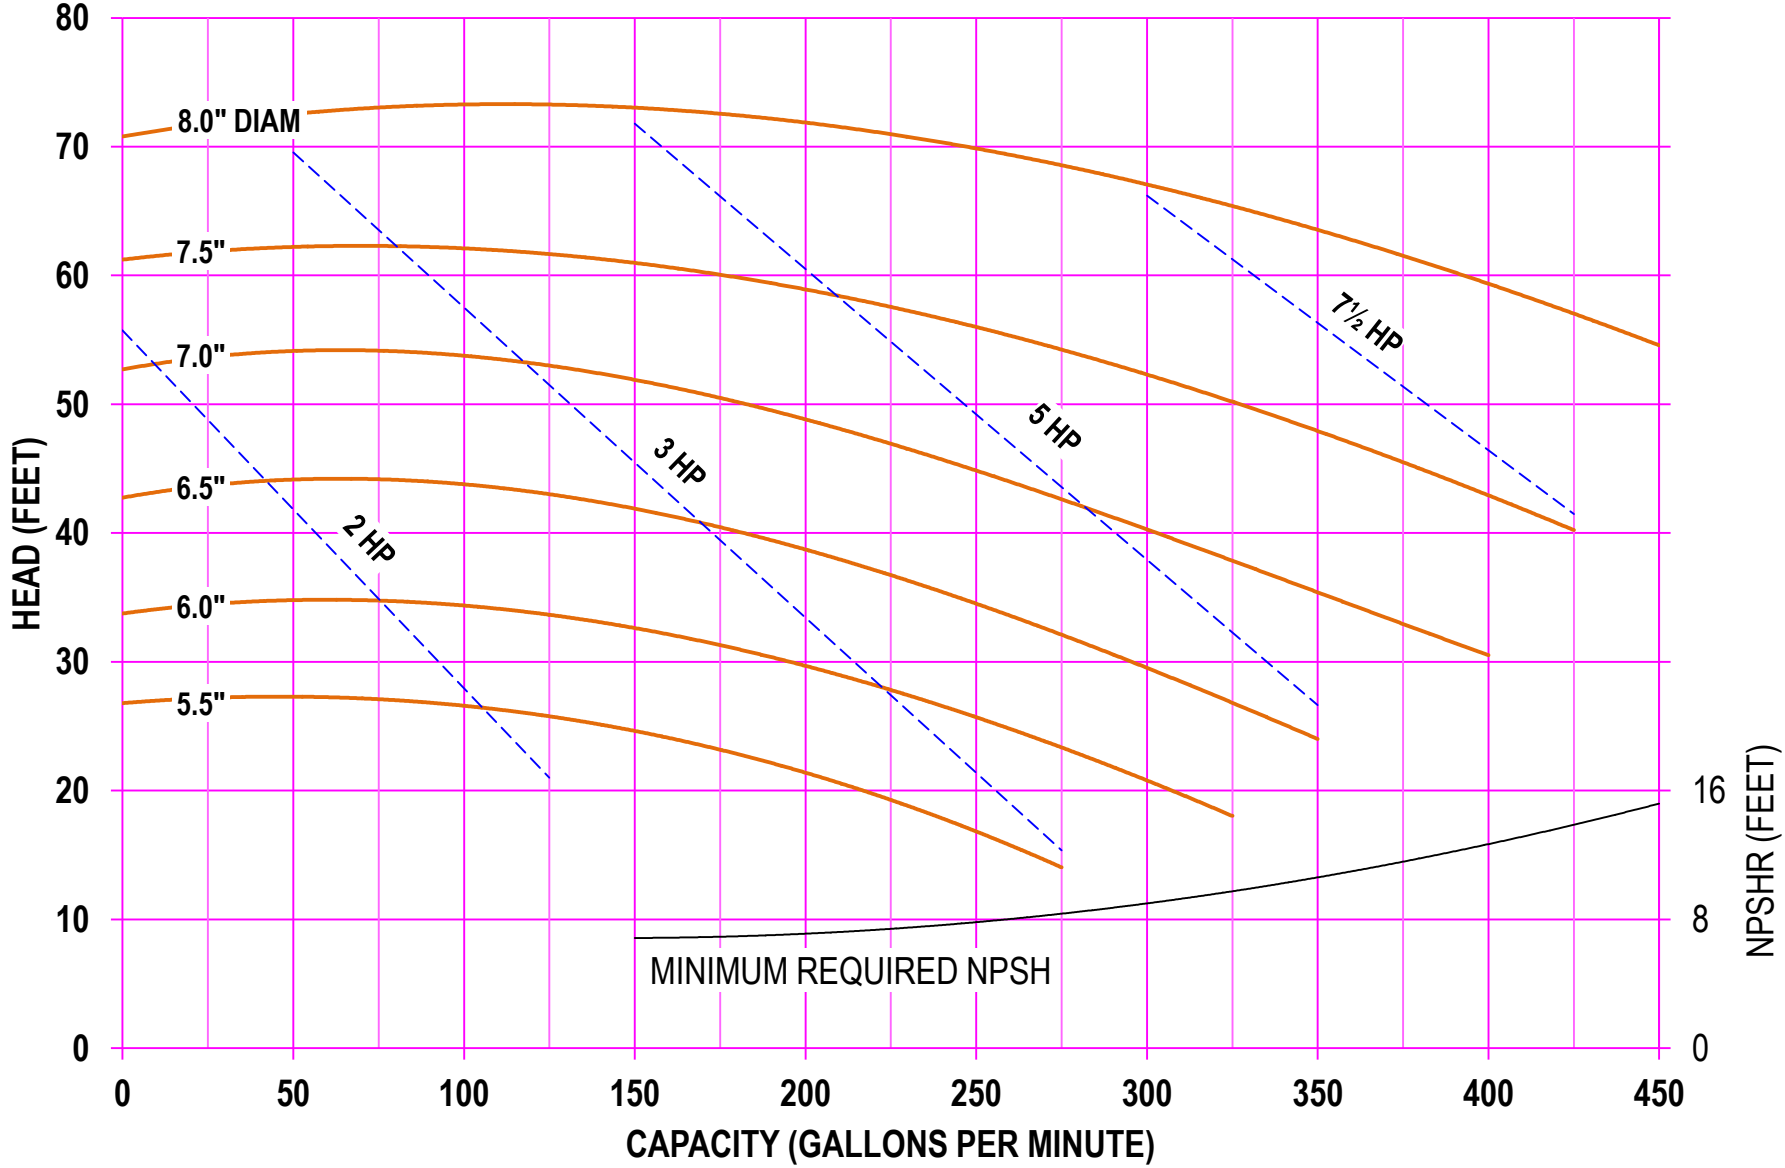

AMPCO PUMPS COMPANY, INC.
AC-SERIES 428 4 x 2
1750 RPM