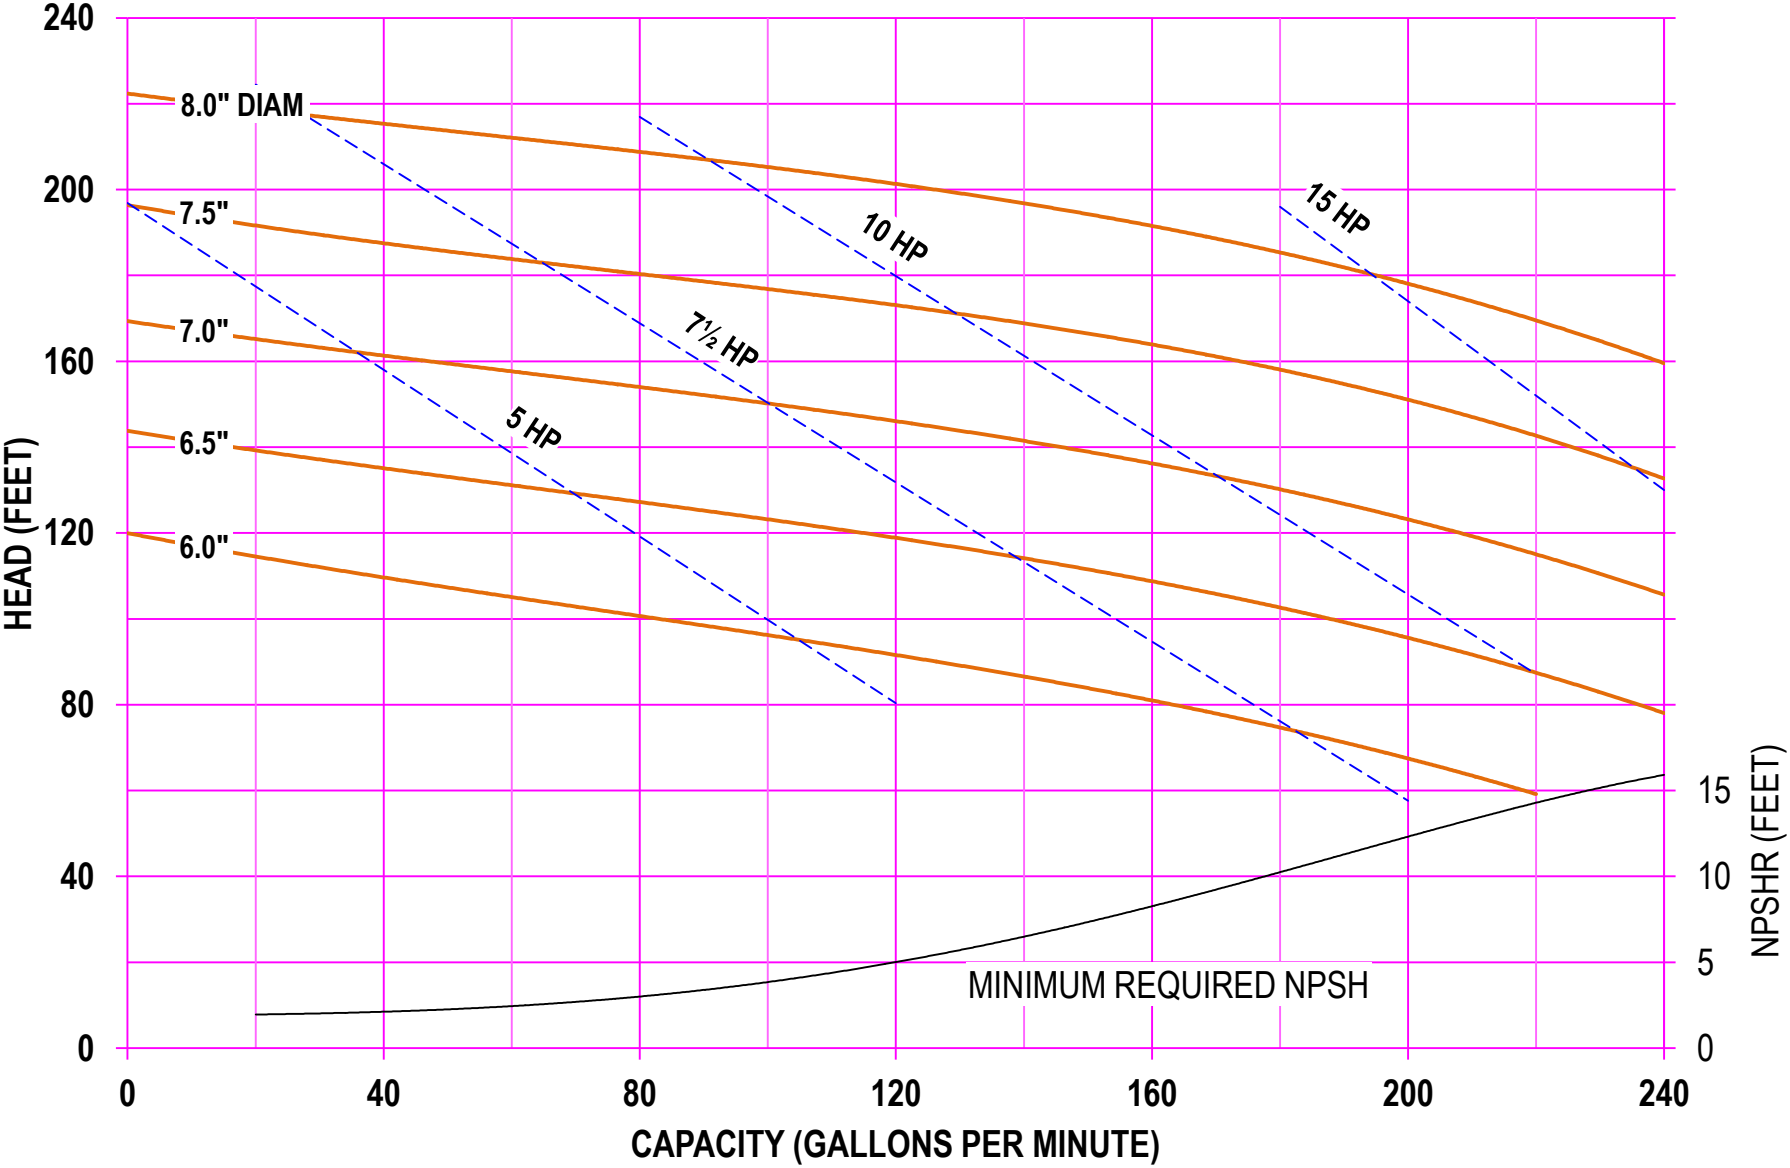

AMPCO PUMPS COMPANY, INC.
AC-SERIES 218 2 x 1½
2900 RPM