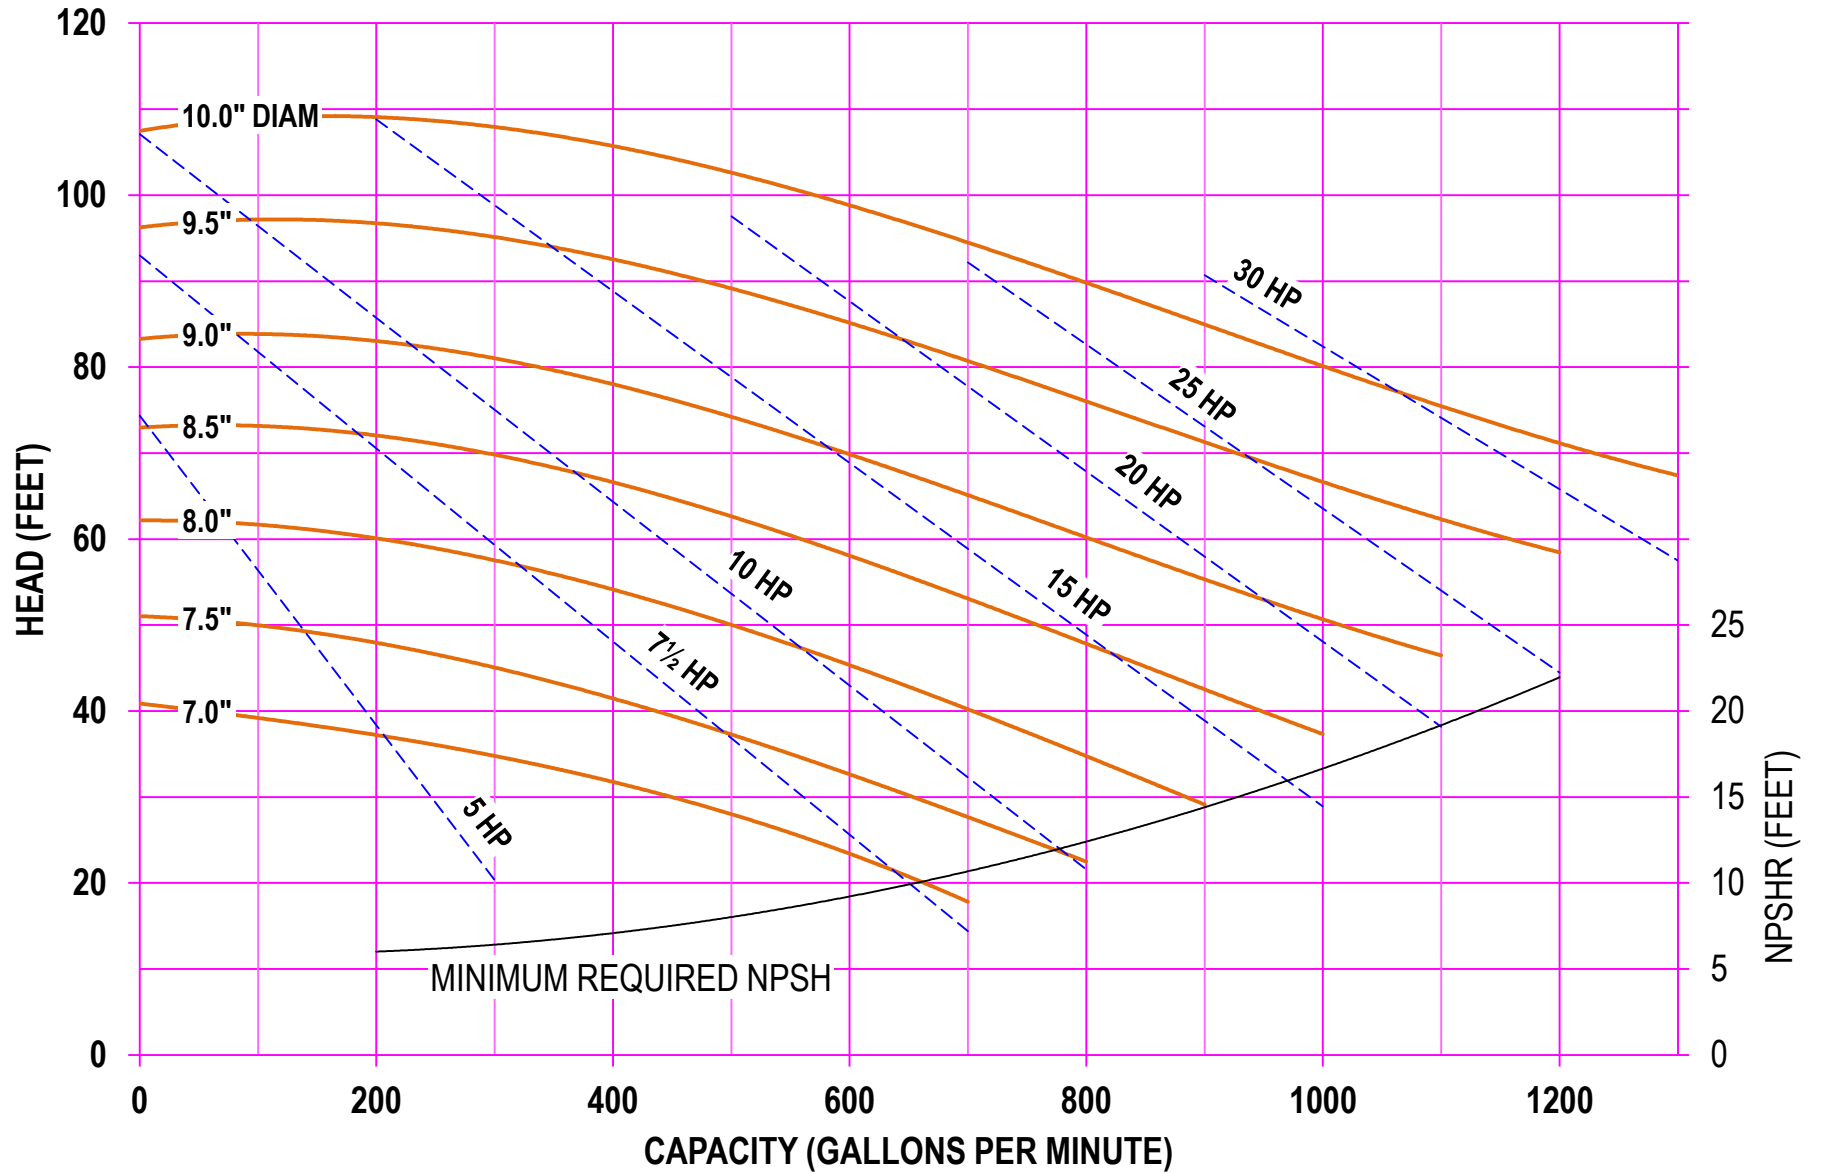

AMPCO PUMPS COMPANY, INC.
AC-SERIES 6410 6 x 4
1750 RPM