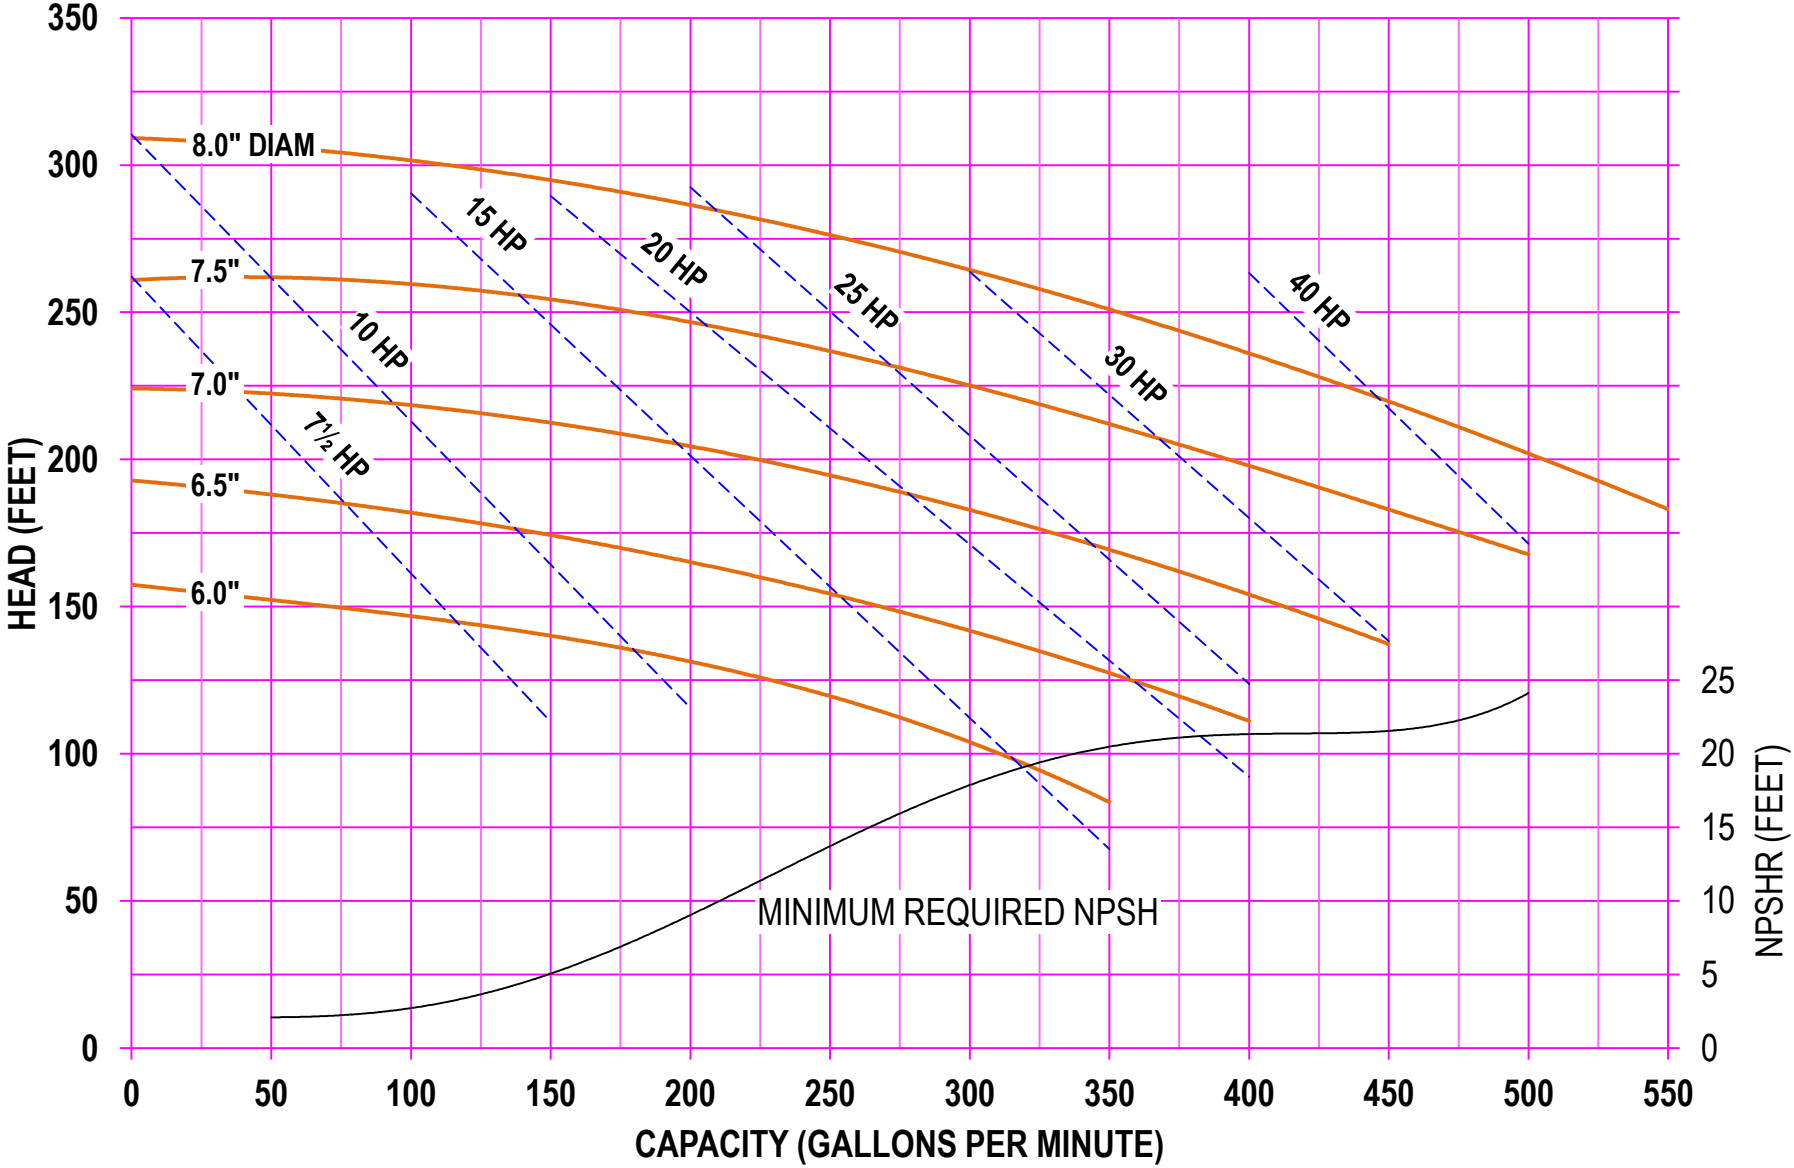

**AMPCO PUMPS COMPANY, INC.**  
**AC-SERIES 318 3 x 1½**  
**1750 RPM**

**AMPCO PUMPS COMPANY, INC.**  
**AC-SERIES 318 3 x 1½**  
**2900 RPM**

**AMPCO PUMPS COMPANY, INC.**  
**AC-SERIES 318 3 x 1½**  
**3500 RPM**