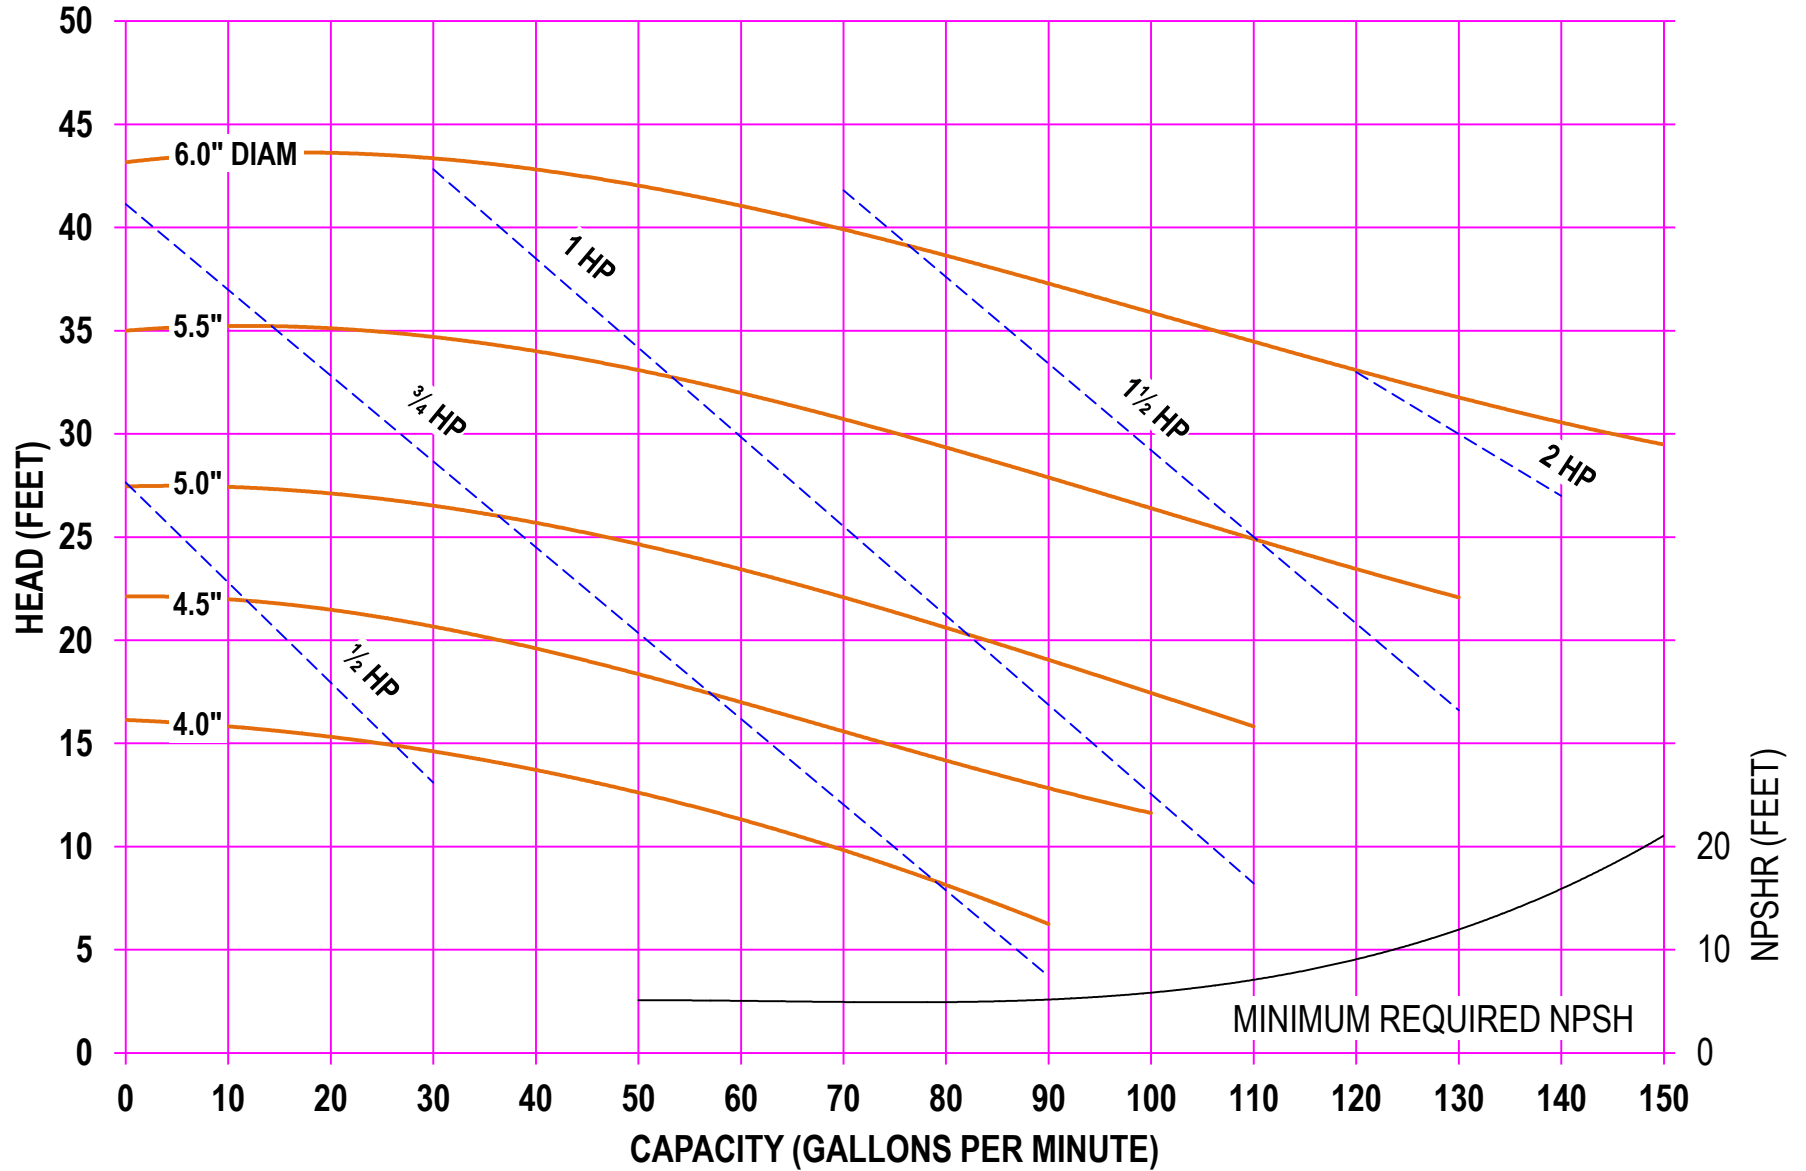

AMPCO PUMPS COMPANY, INC.
AC-SERIES 216 2 x 1½
1750 RPM