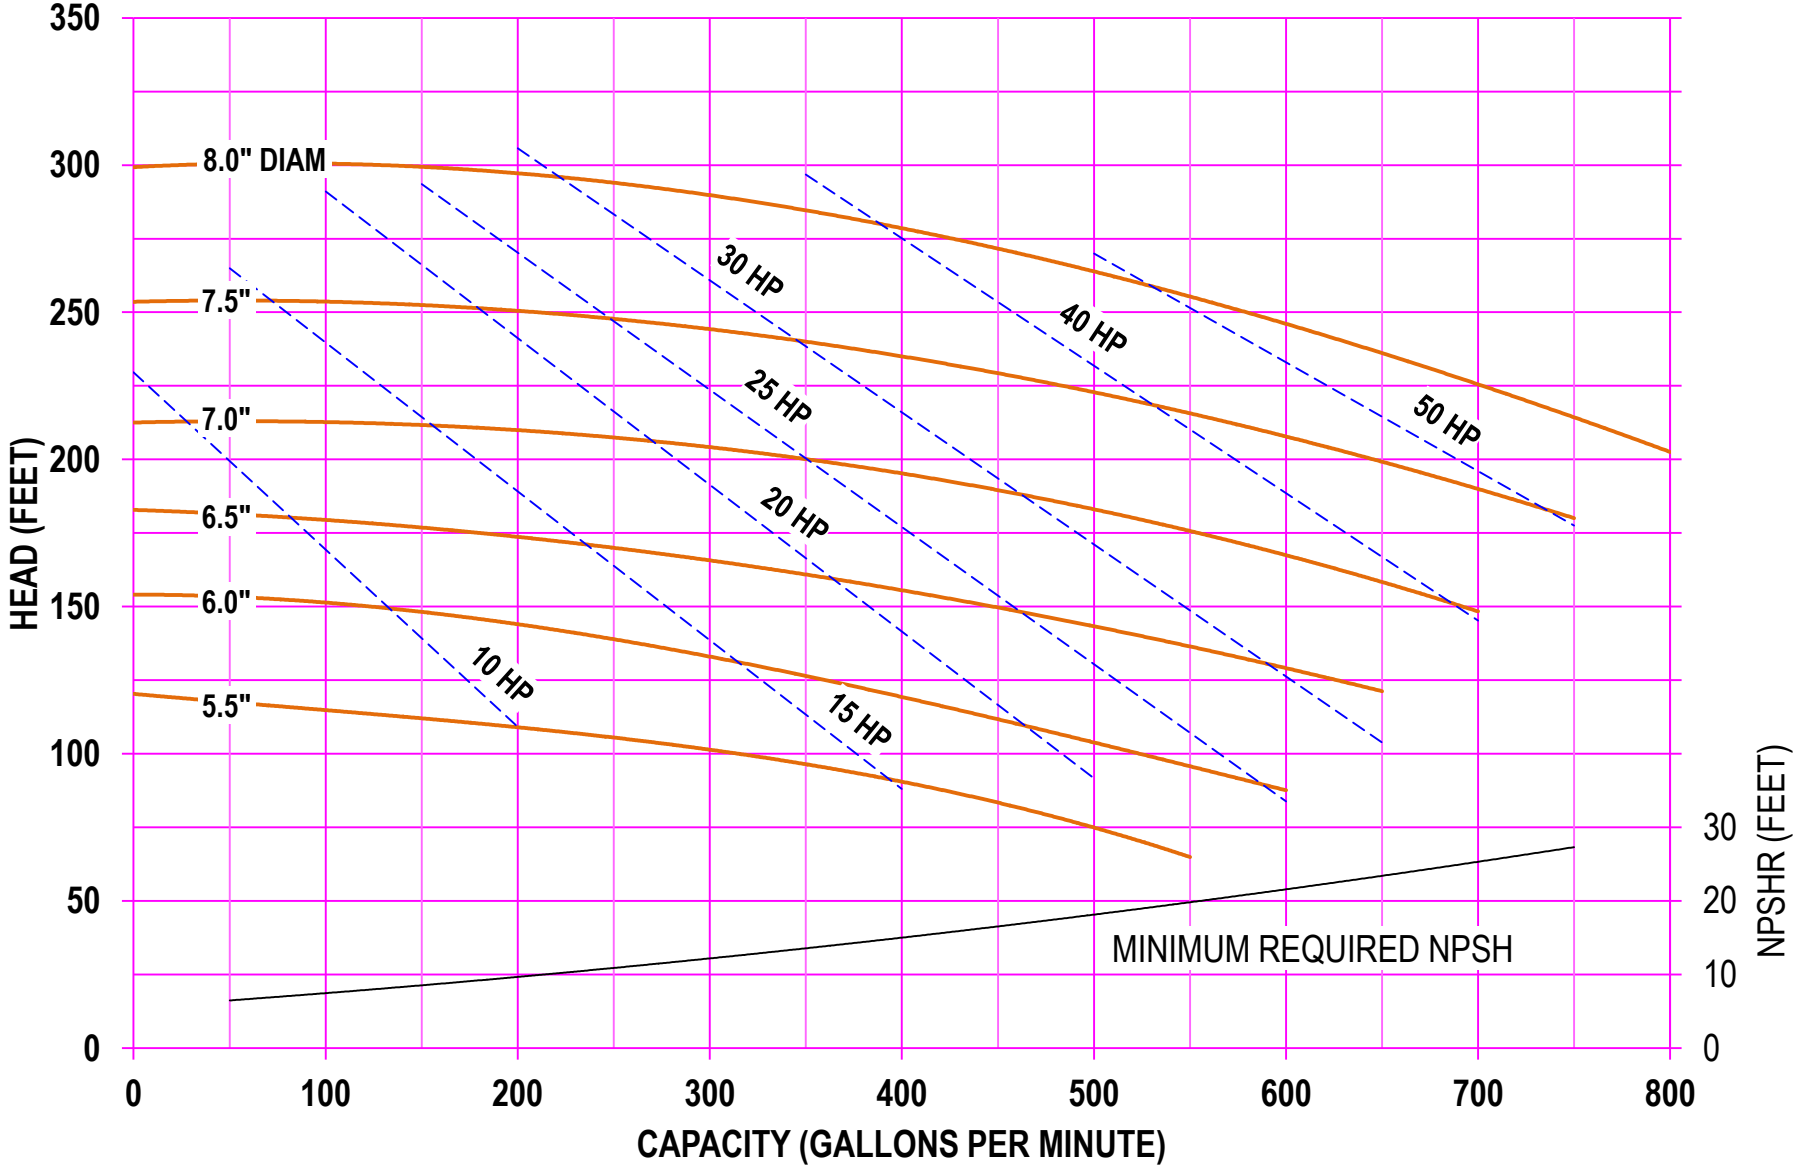

AMPCO PUMPS COMPANY, INC.
AC-SERIES 328 3 x 2
3500 RPM