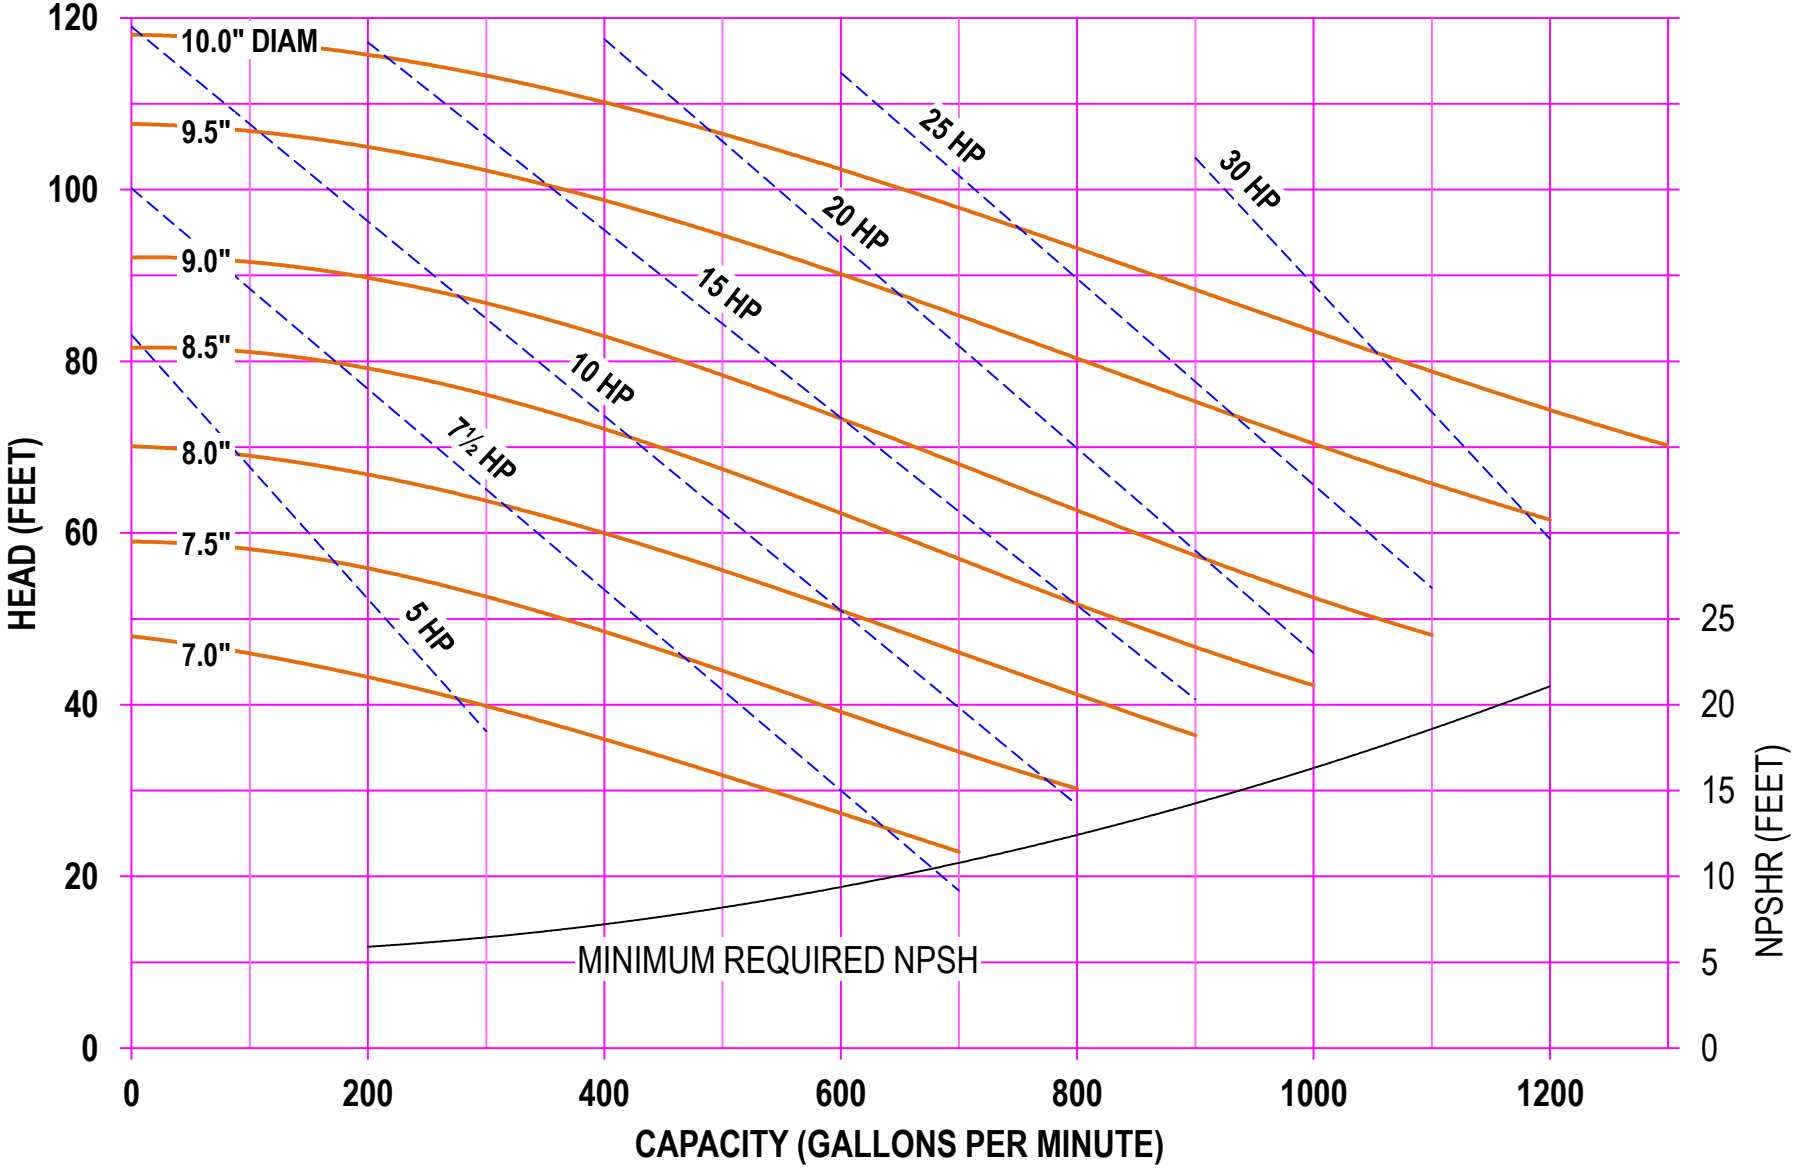

AMPCO PUMPS COMPANY, INC.
AC-SERIES 4410 4 x 4
1750 RPM