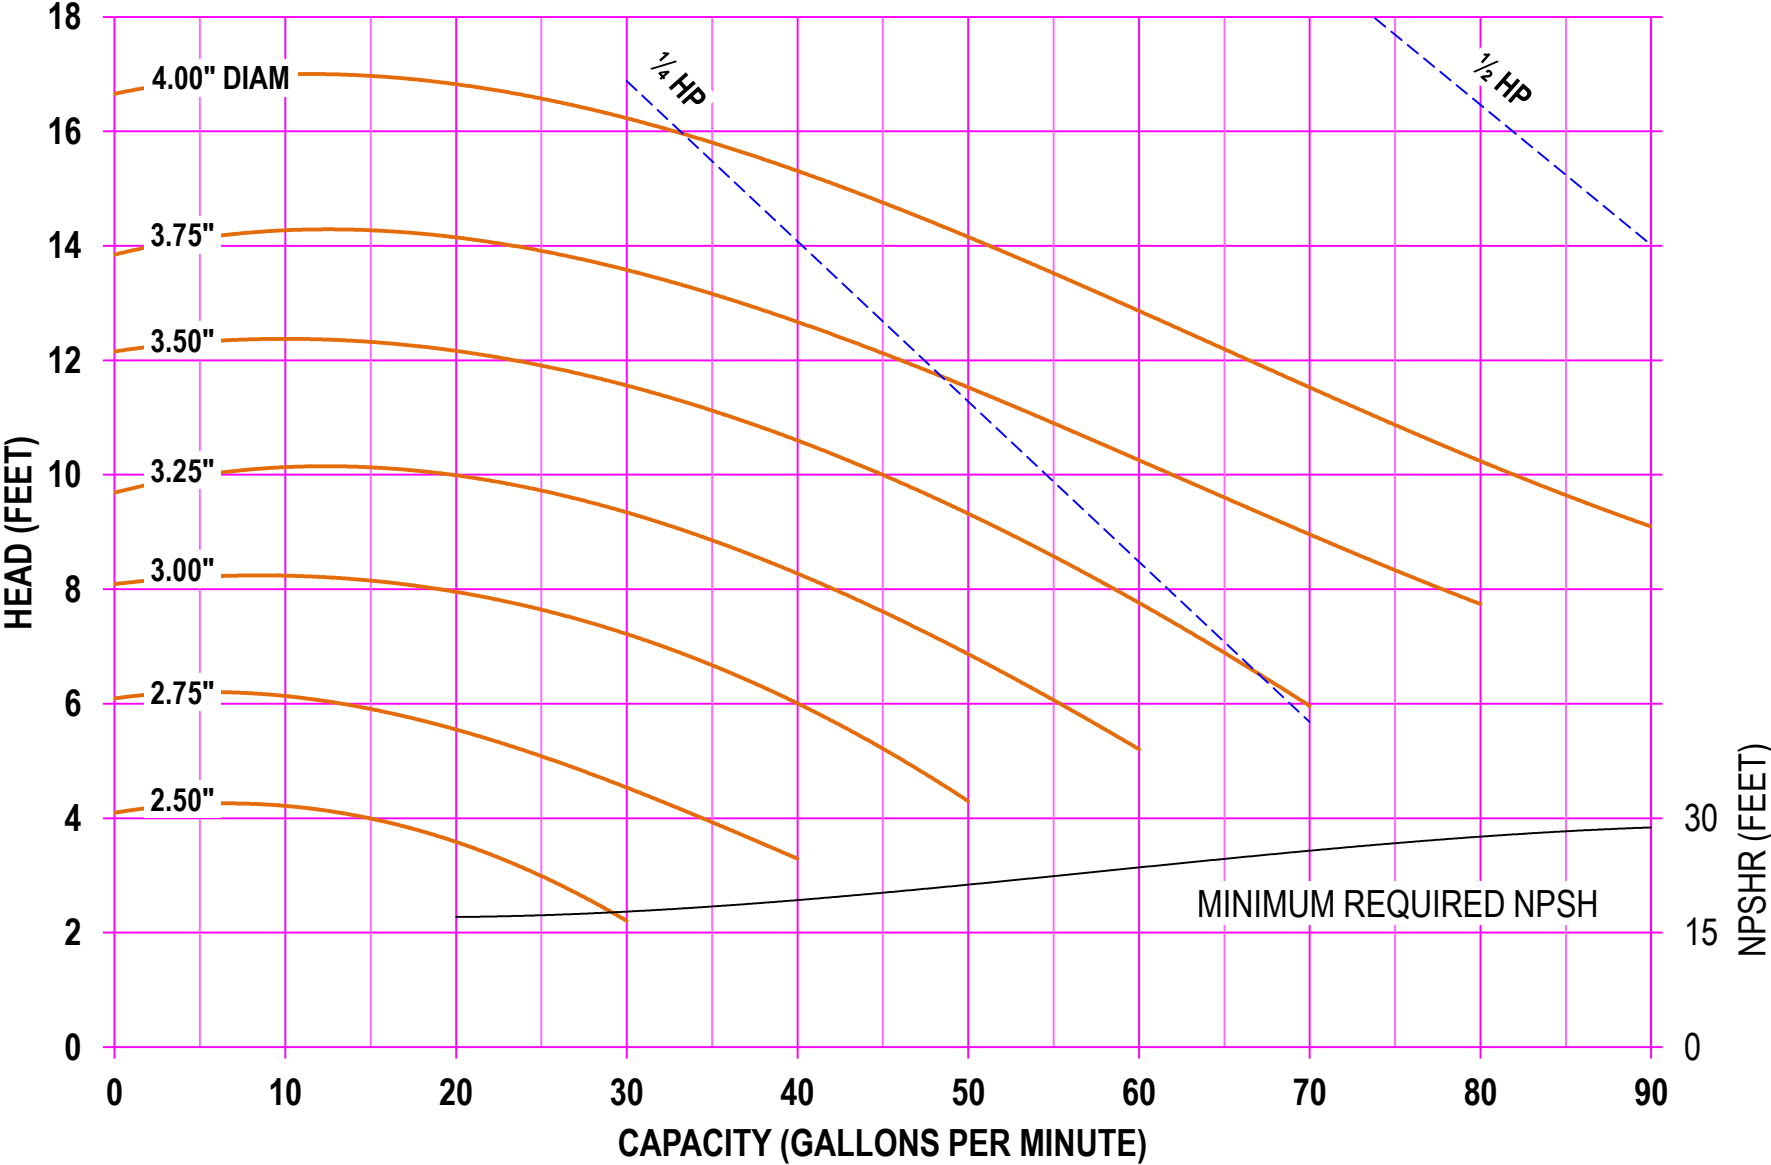

**AMPCO PUMPS COMPANY, INC.**  
**AC-SERIES 214 2 x 1½**  
**1750 RPM**

**AMPCO PUMPS COMPANY, INC.**  
**AC-SERIES 214 2 x 1½**  
**2900 RPM**

**AMPCO PUMPS COMPANY, INC.**  
**AC-SERIES 214 2 x 1½**  
**3500 RPM**