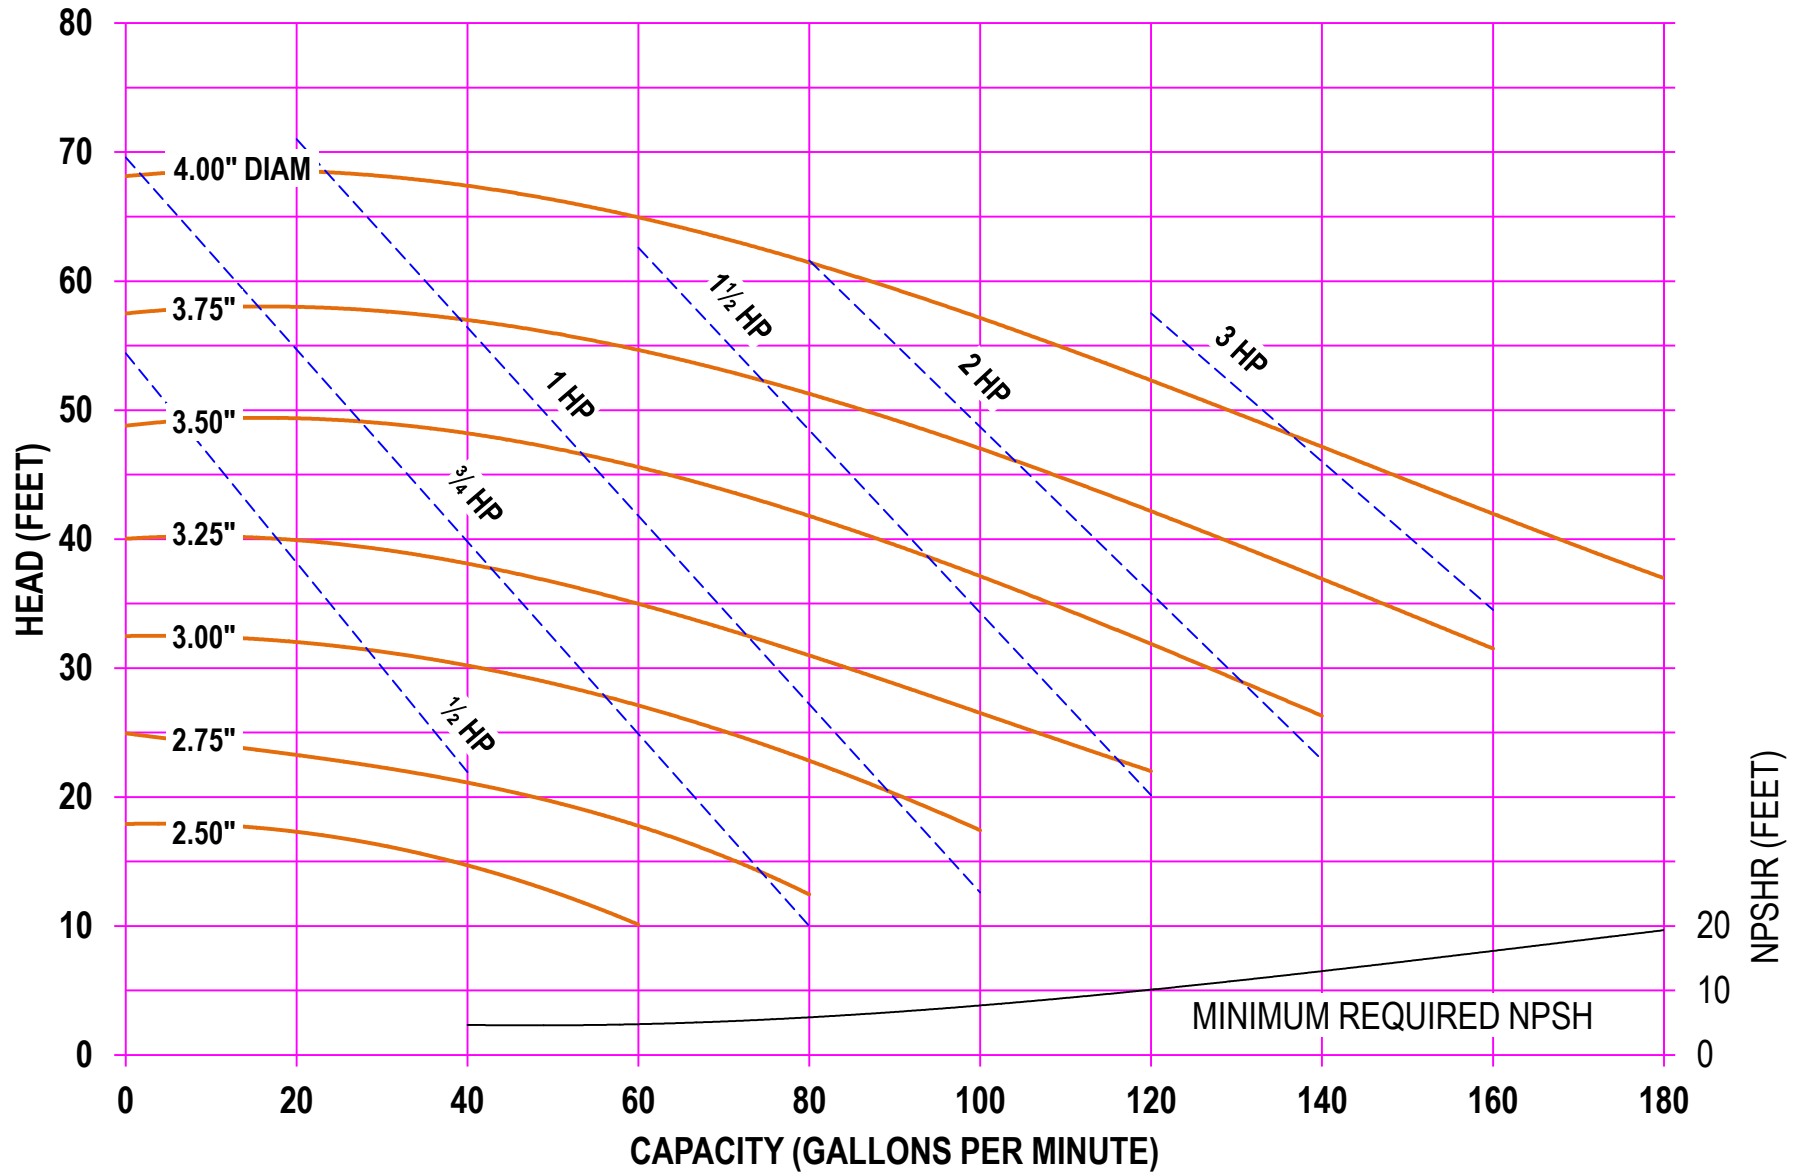

**AMPCO PUMPS COMPANY, INC.**  
**AC-SERIES 214 2 x 1½**  
**1750 RPM**

**AMPCO PUMPS COMPANY, INC.**  
**AC-SERIES 214 2 x 1½**  
**2900 RPM**

**AMPCO PUMPS COMPANY, INC.**  
**AC-SERIES 214 2 x 1½**  
**3500 RPM**