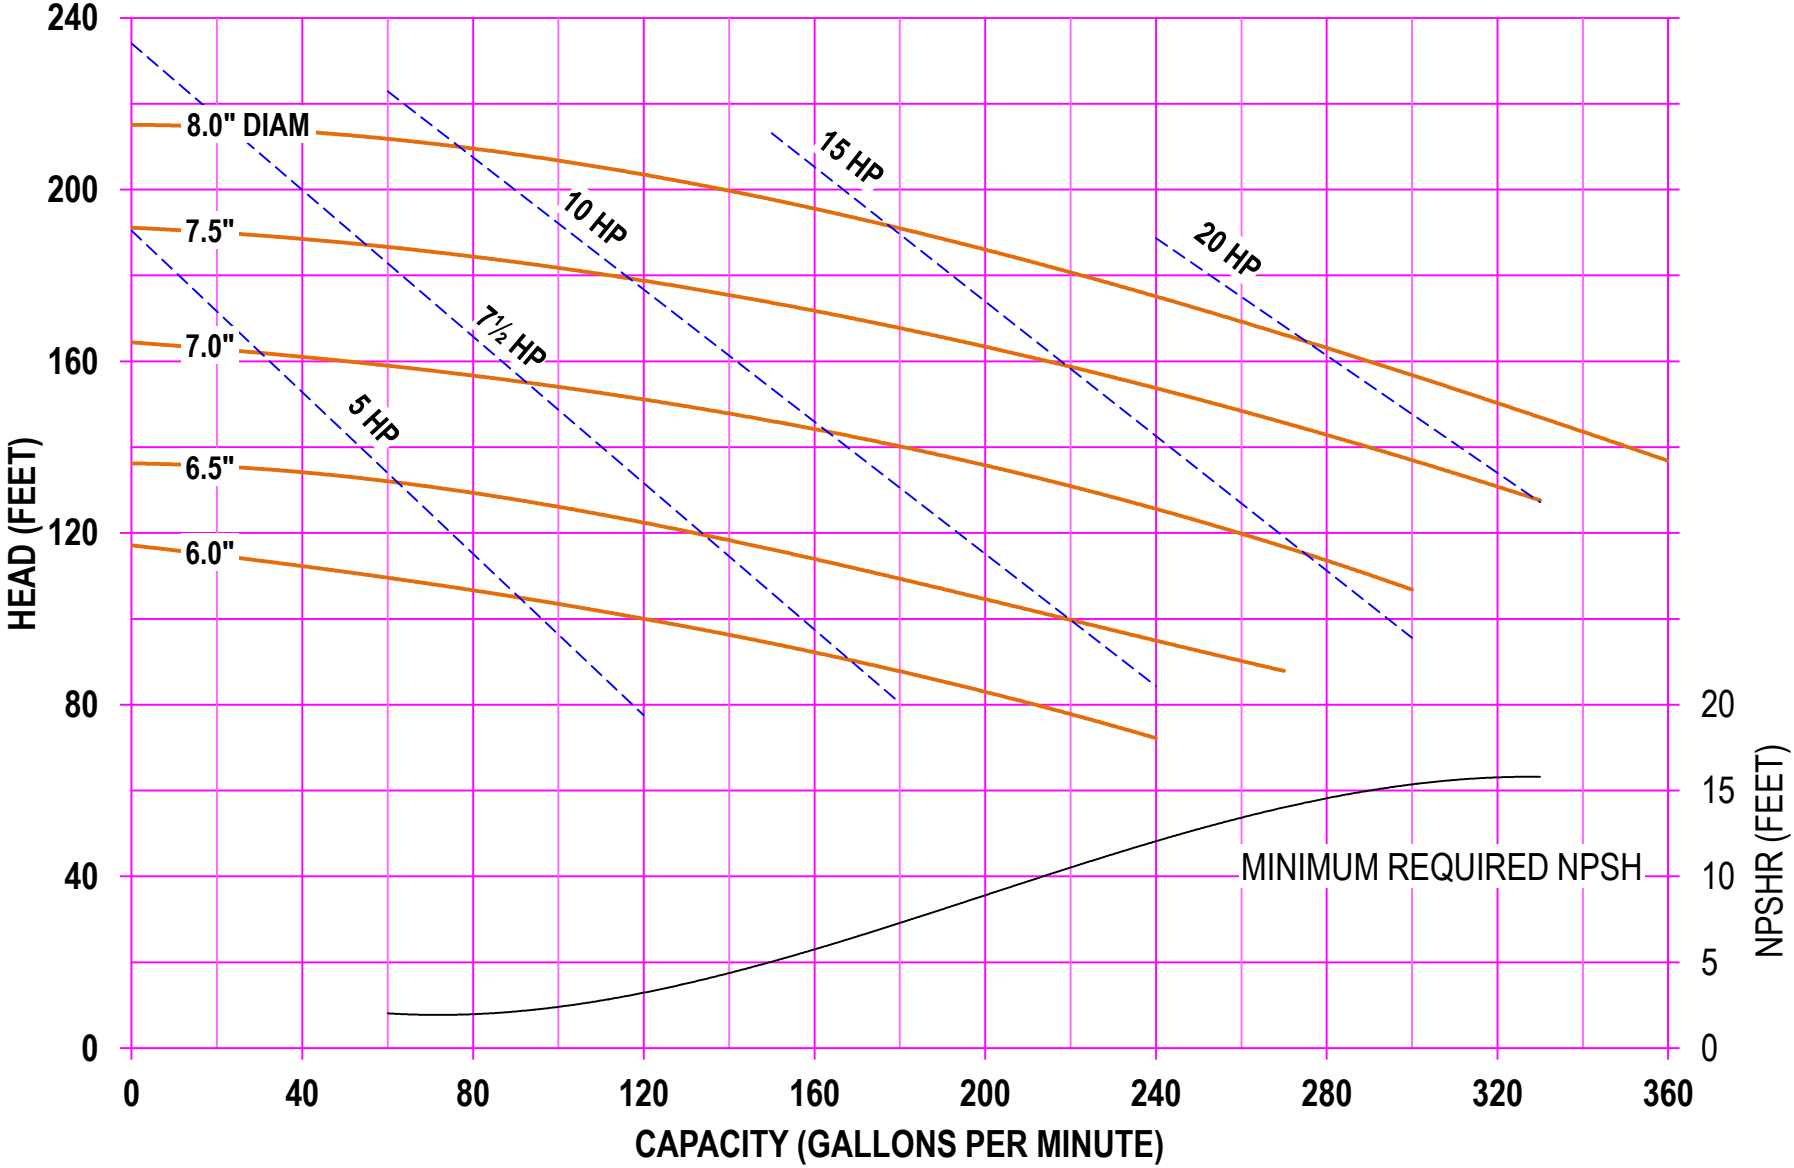

AMPCO PUMPS COMPANY, INC.
AC-SERIES 318 3 x 1½
2900 RPM