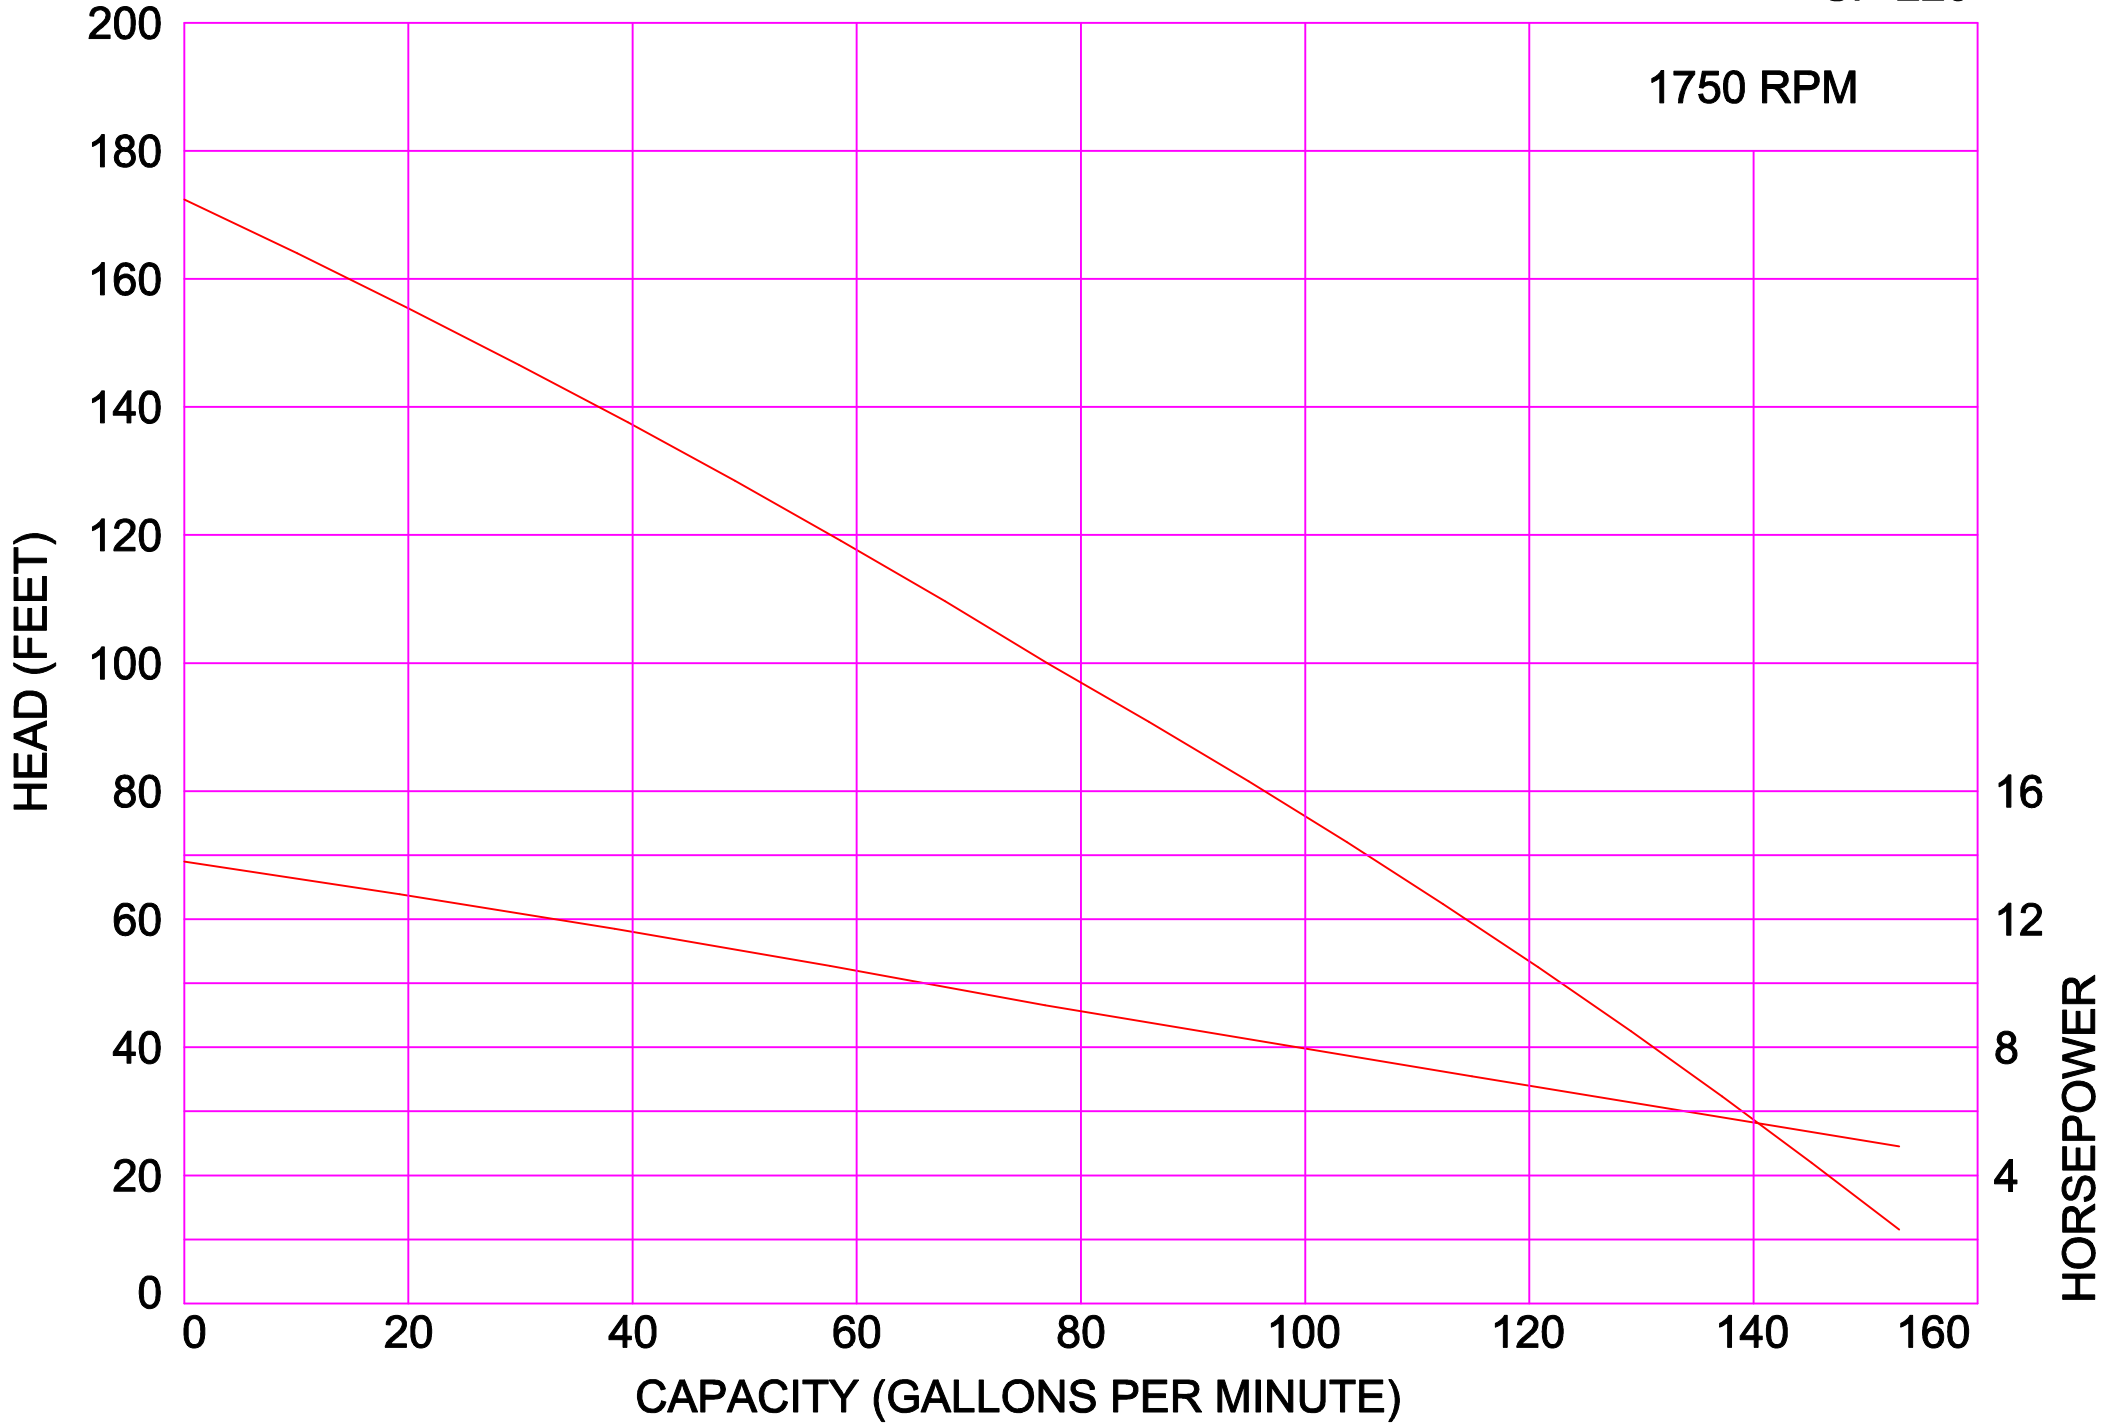

AMPCO PUMPS COMPANY, INC.
SP-215

1750 RPM

AMPCO PUMPS COMPANY, INC.
SP-220

1750 RPM

AMPCO PUMPS COMPANY, INC.
SP-225

AMPCO PUMPS COMPANY, INC.
SP-210

1450 RPM

AMPCO PUMPS COMPANY, INC.
SP-215