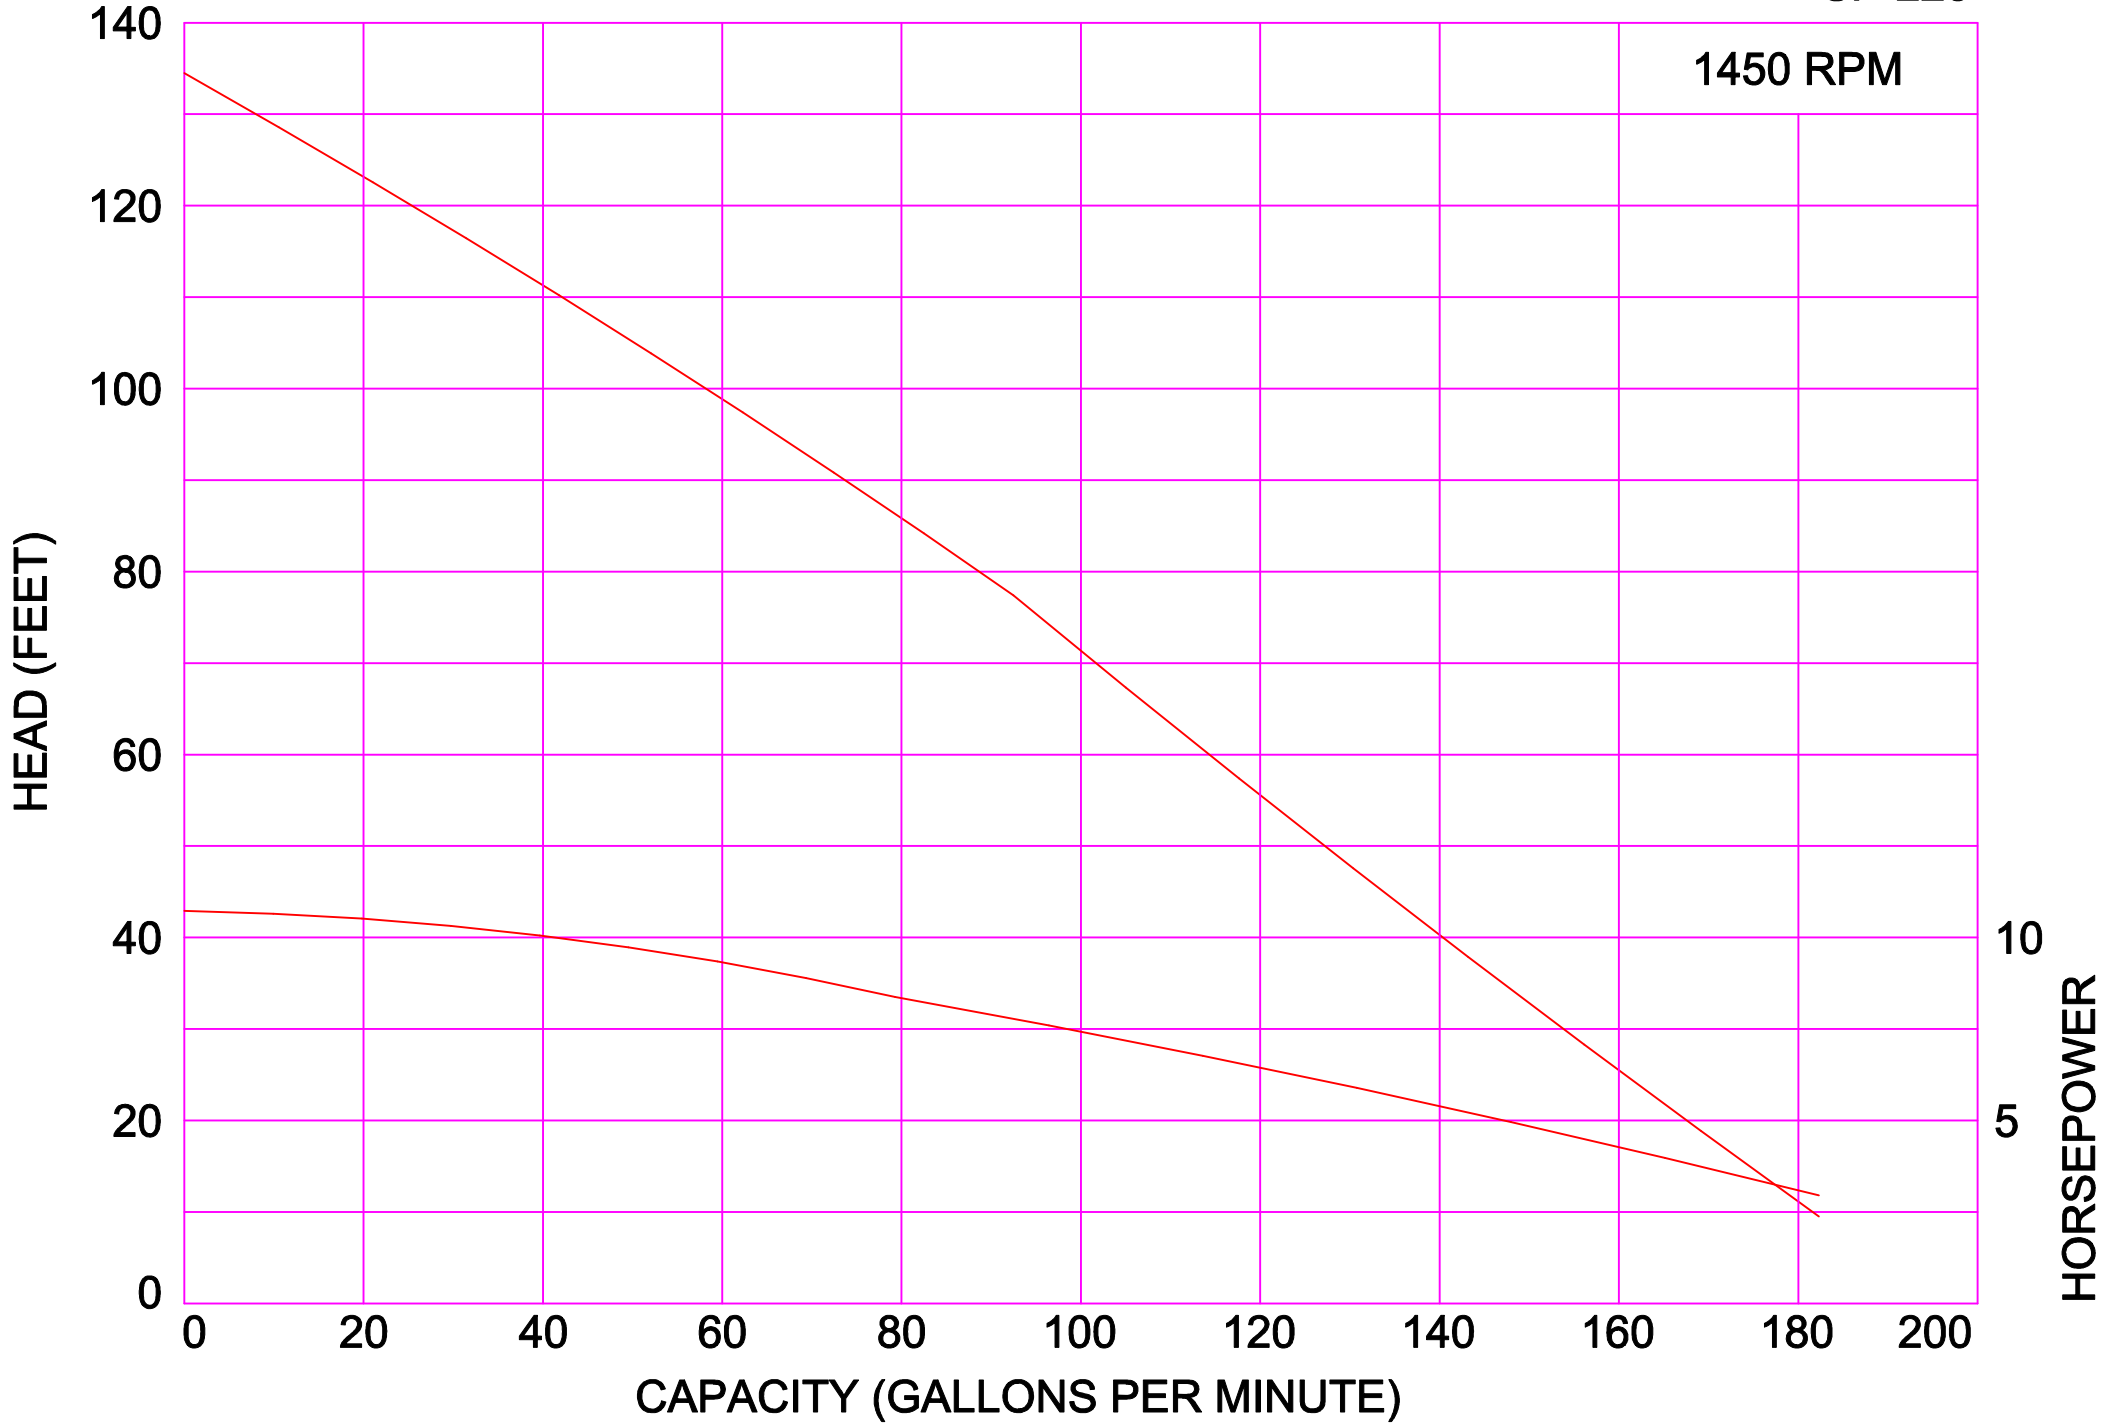

AMPCO PUMPS COMPANY, INC.
SP-215

1750 RPM

AMPCO PUMPS COMPANY, INC.
SP-220

1750 RPM

AMPCO PUMPS COMPANY, INC.
SP-225

AMPCO PUMPS COMPANY, INC.
SP-210

1450 RPM

AMPCO PUMPS COMPANY, INC.
SP-215

AMPCO PUMPS COMPANY, INC.
SP-220

1450 RPM

AMPCO PUMPS COMPANY, INC.
SP-225

AMPCO PUMPS COMPANY, INC.
SP COMPOSITE

1750 RPM

AMPCO PUMPS COMPANY, INC.
SP-COMPOSITE

1450 RPM