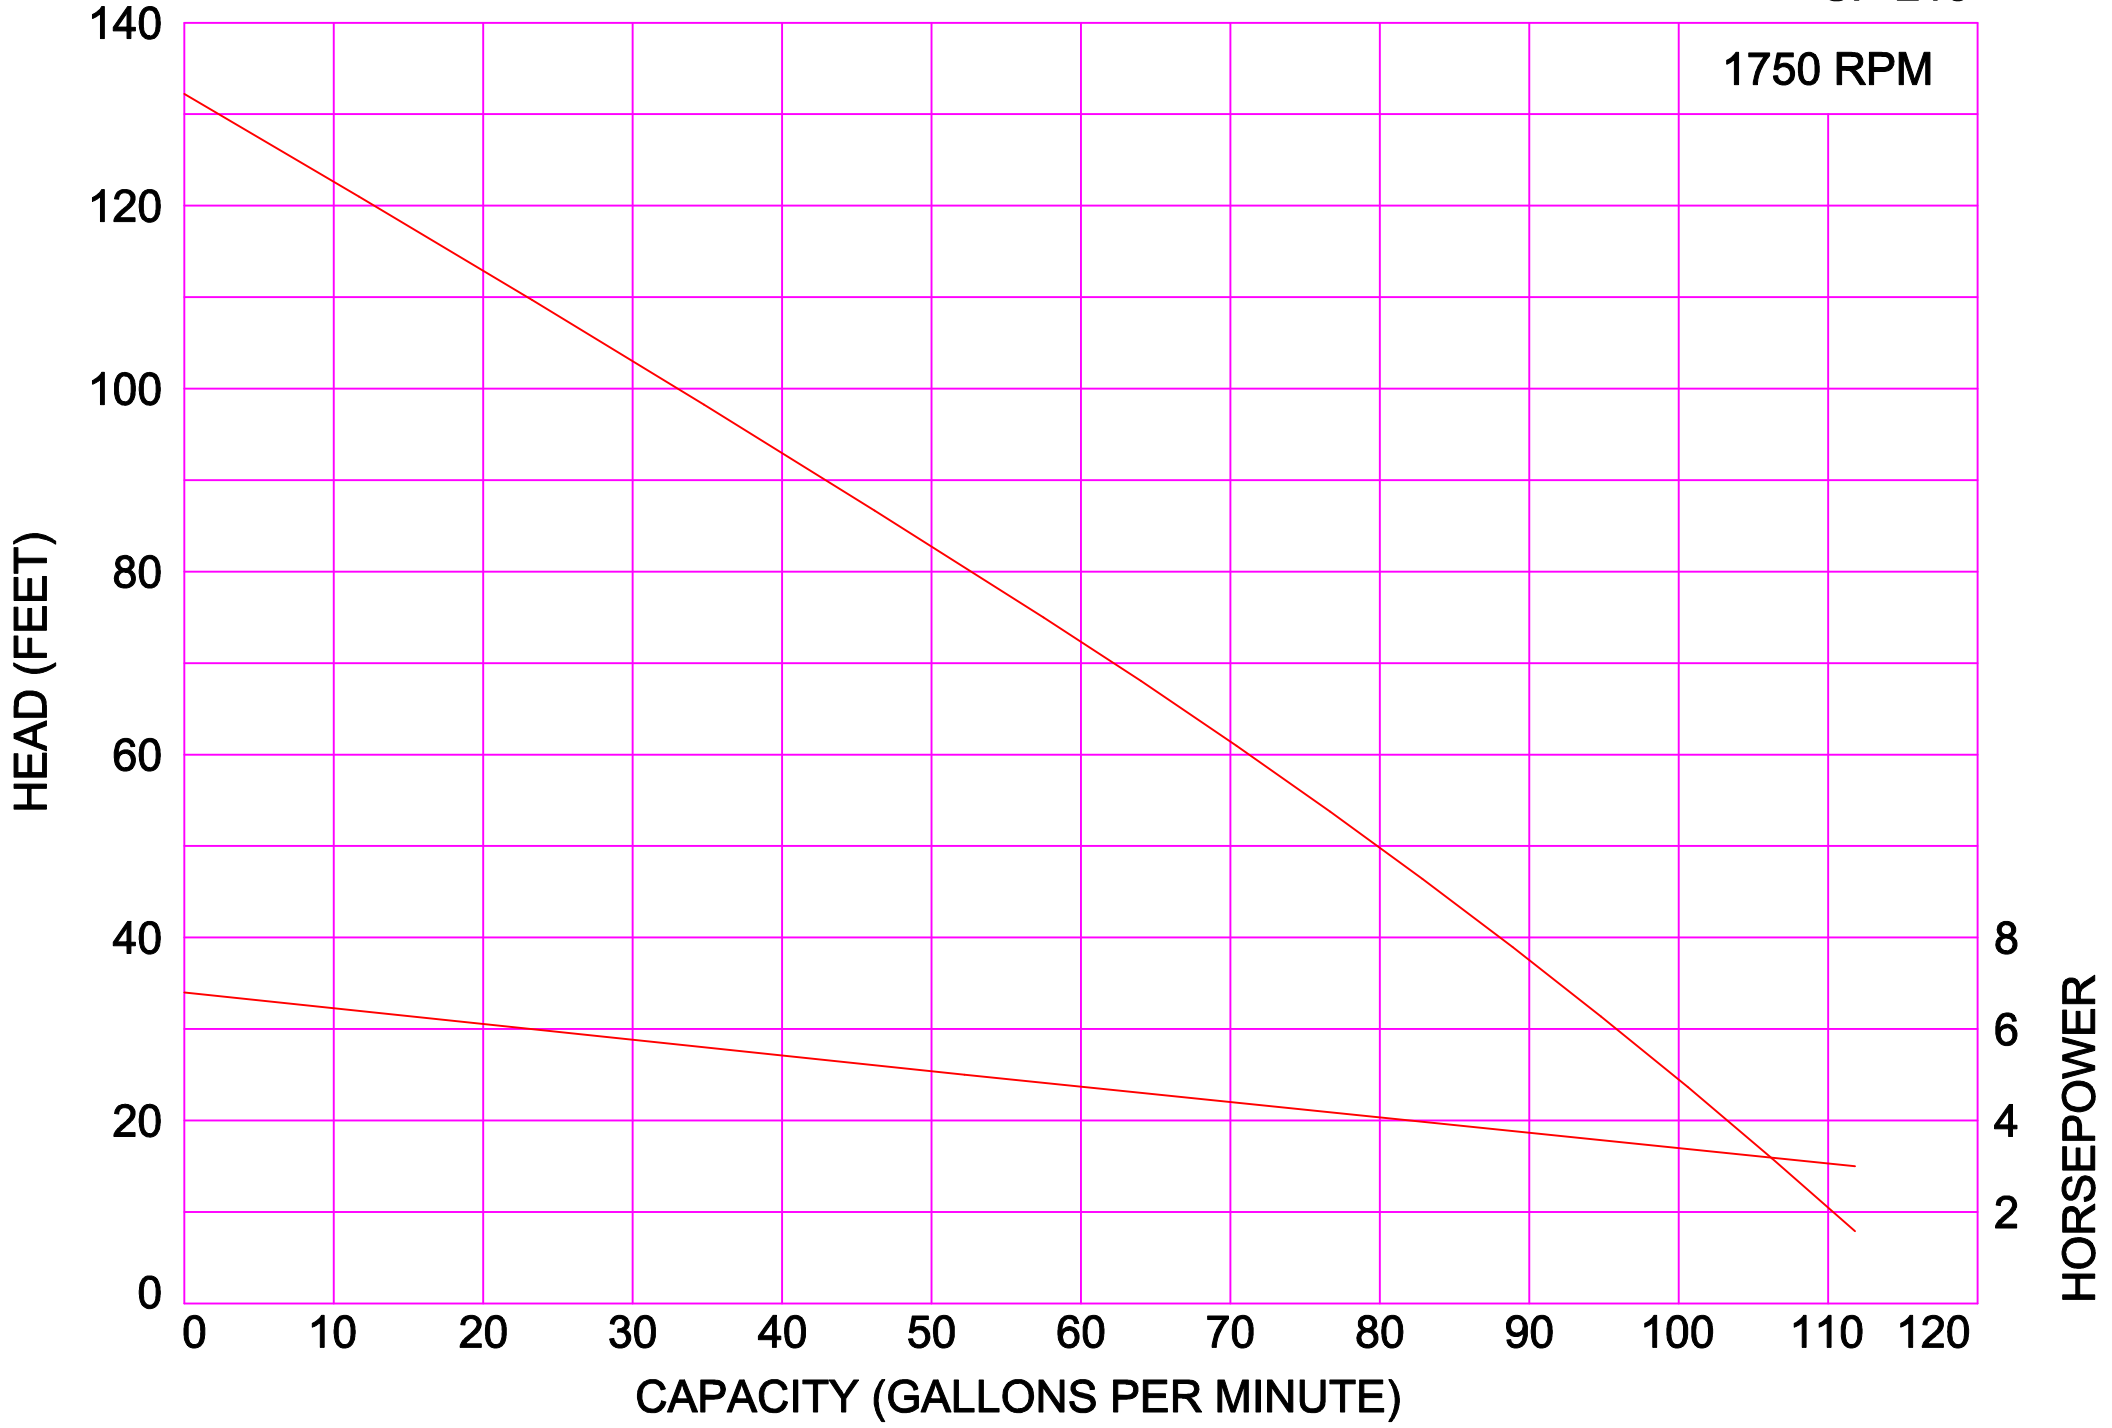

AMPCO PUMPS COMPANY, INC.
SP-215

1750 RPM

AMPCO PUMPS COMPANY, INC.
SP-220

1750 RPM

AMPCO PUMPS COMPANY, INC.
SP-225

AMPCO PUMPS COMPANY, INC.
SP-210

1450 RPM

AMPCO PUMPS COMPANY, INC.
SP-215