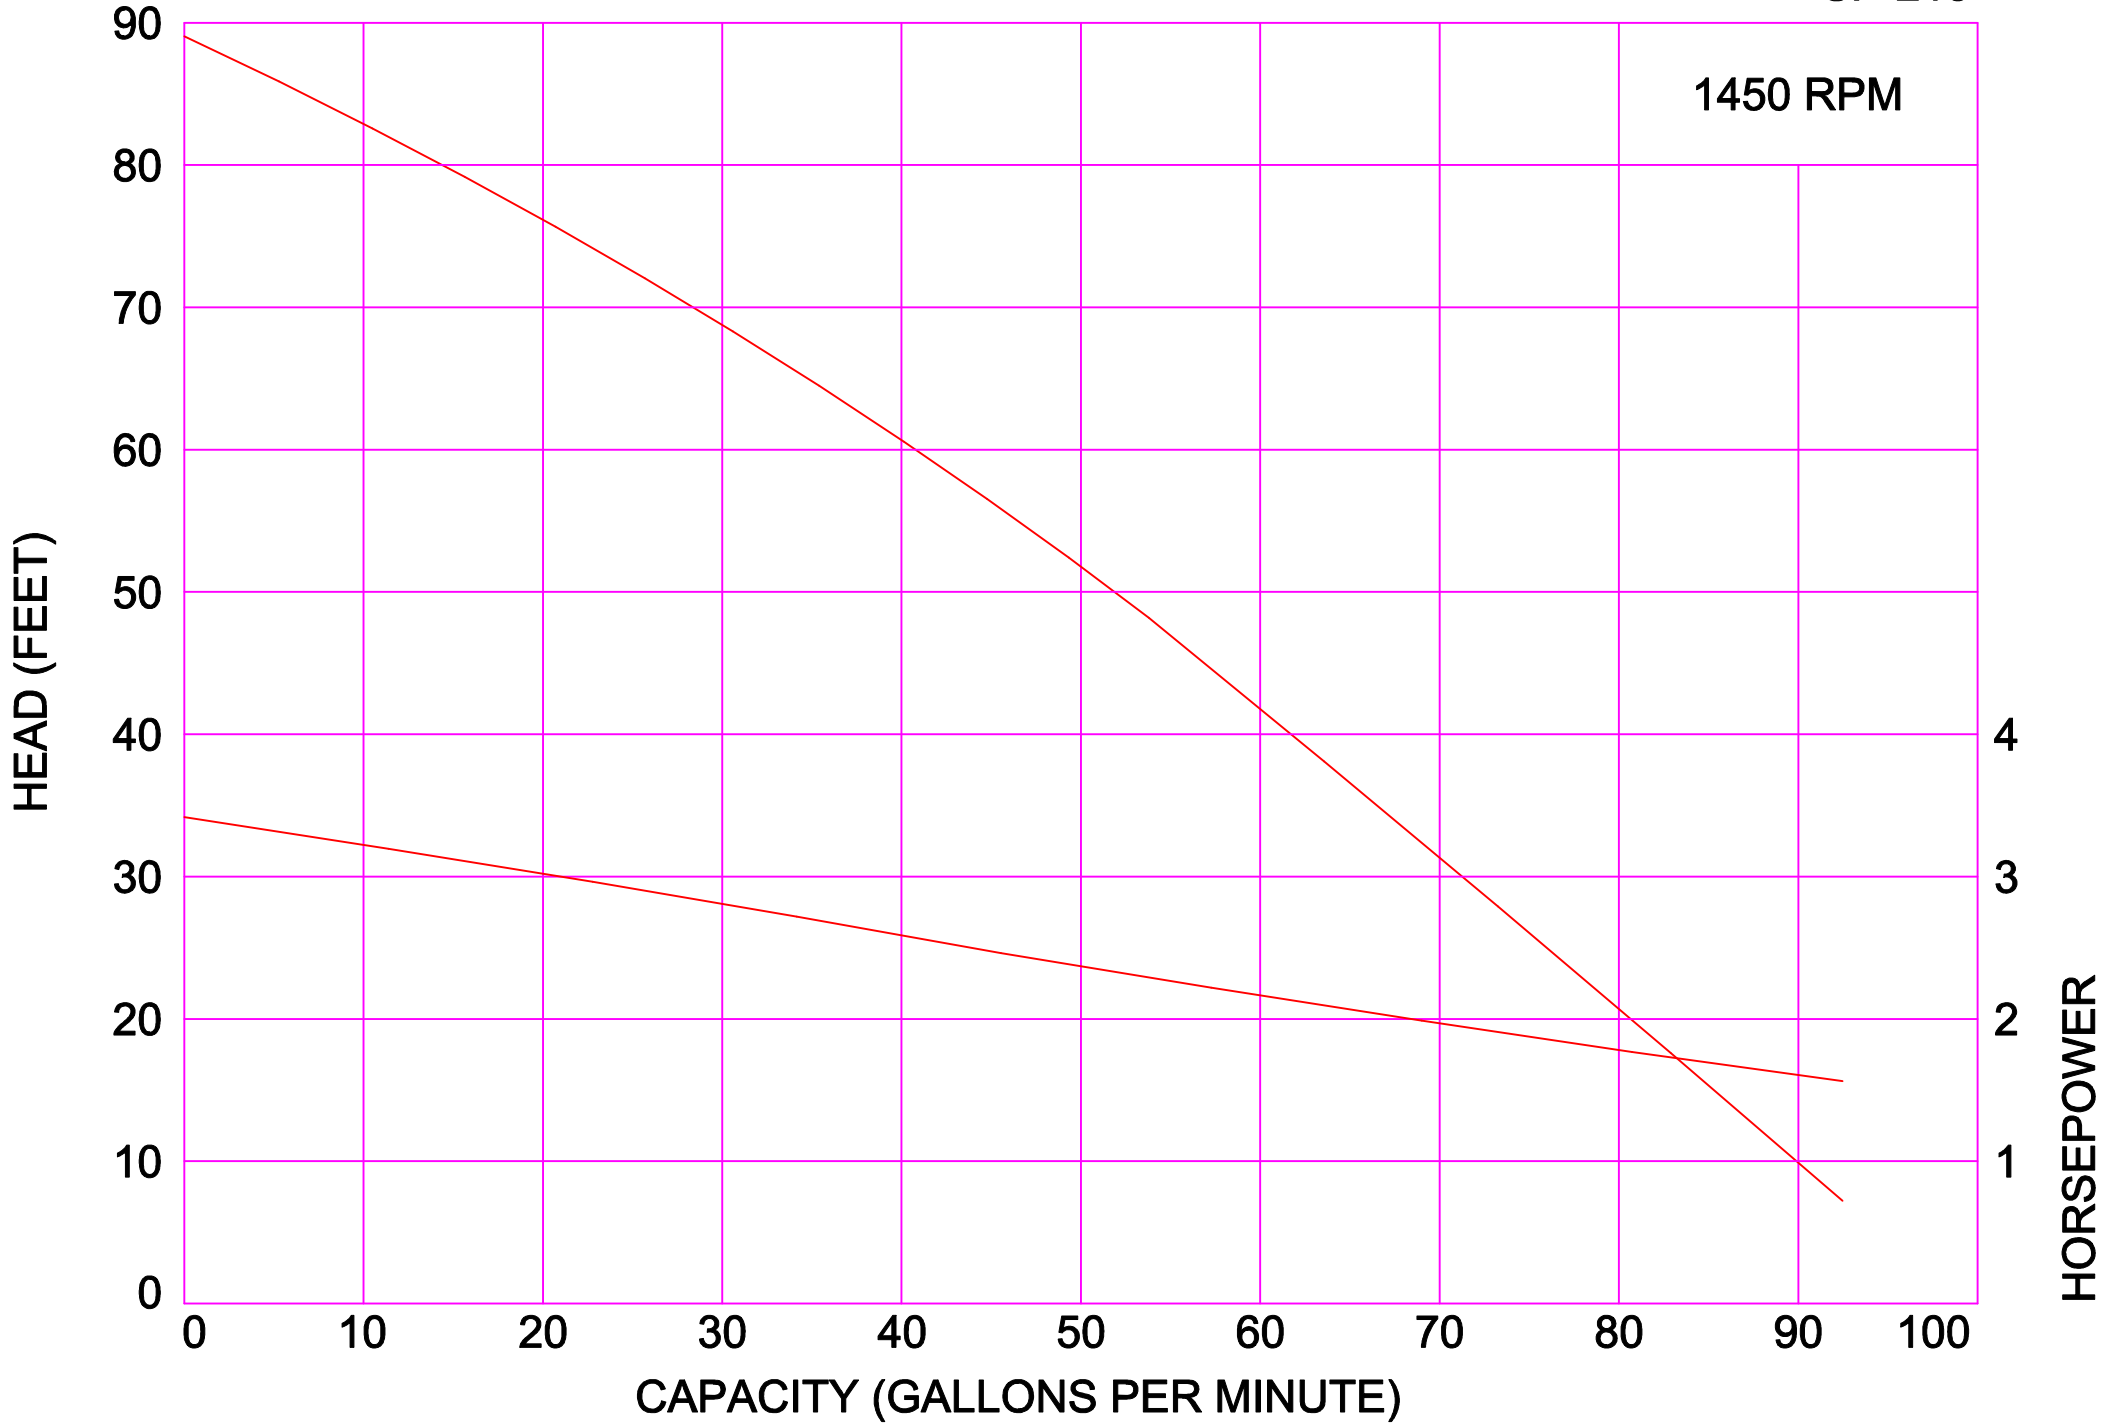

AMPCO PUMPS COMPANY, INC.
SP-215

1750 RPM

AMPCO PUMPS COMPANY, INC.
SP-220

1750 RPM

AMPCO PUMPS COMPANY, INC.
SP-225

AMPCO PUMPS COMPANY, INC.
SP-210

1450 RPM

AMPCO PUMPS COMPANY, INC.
SP-215