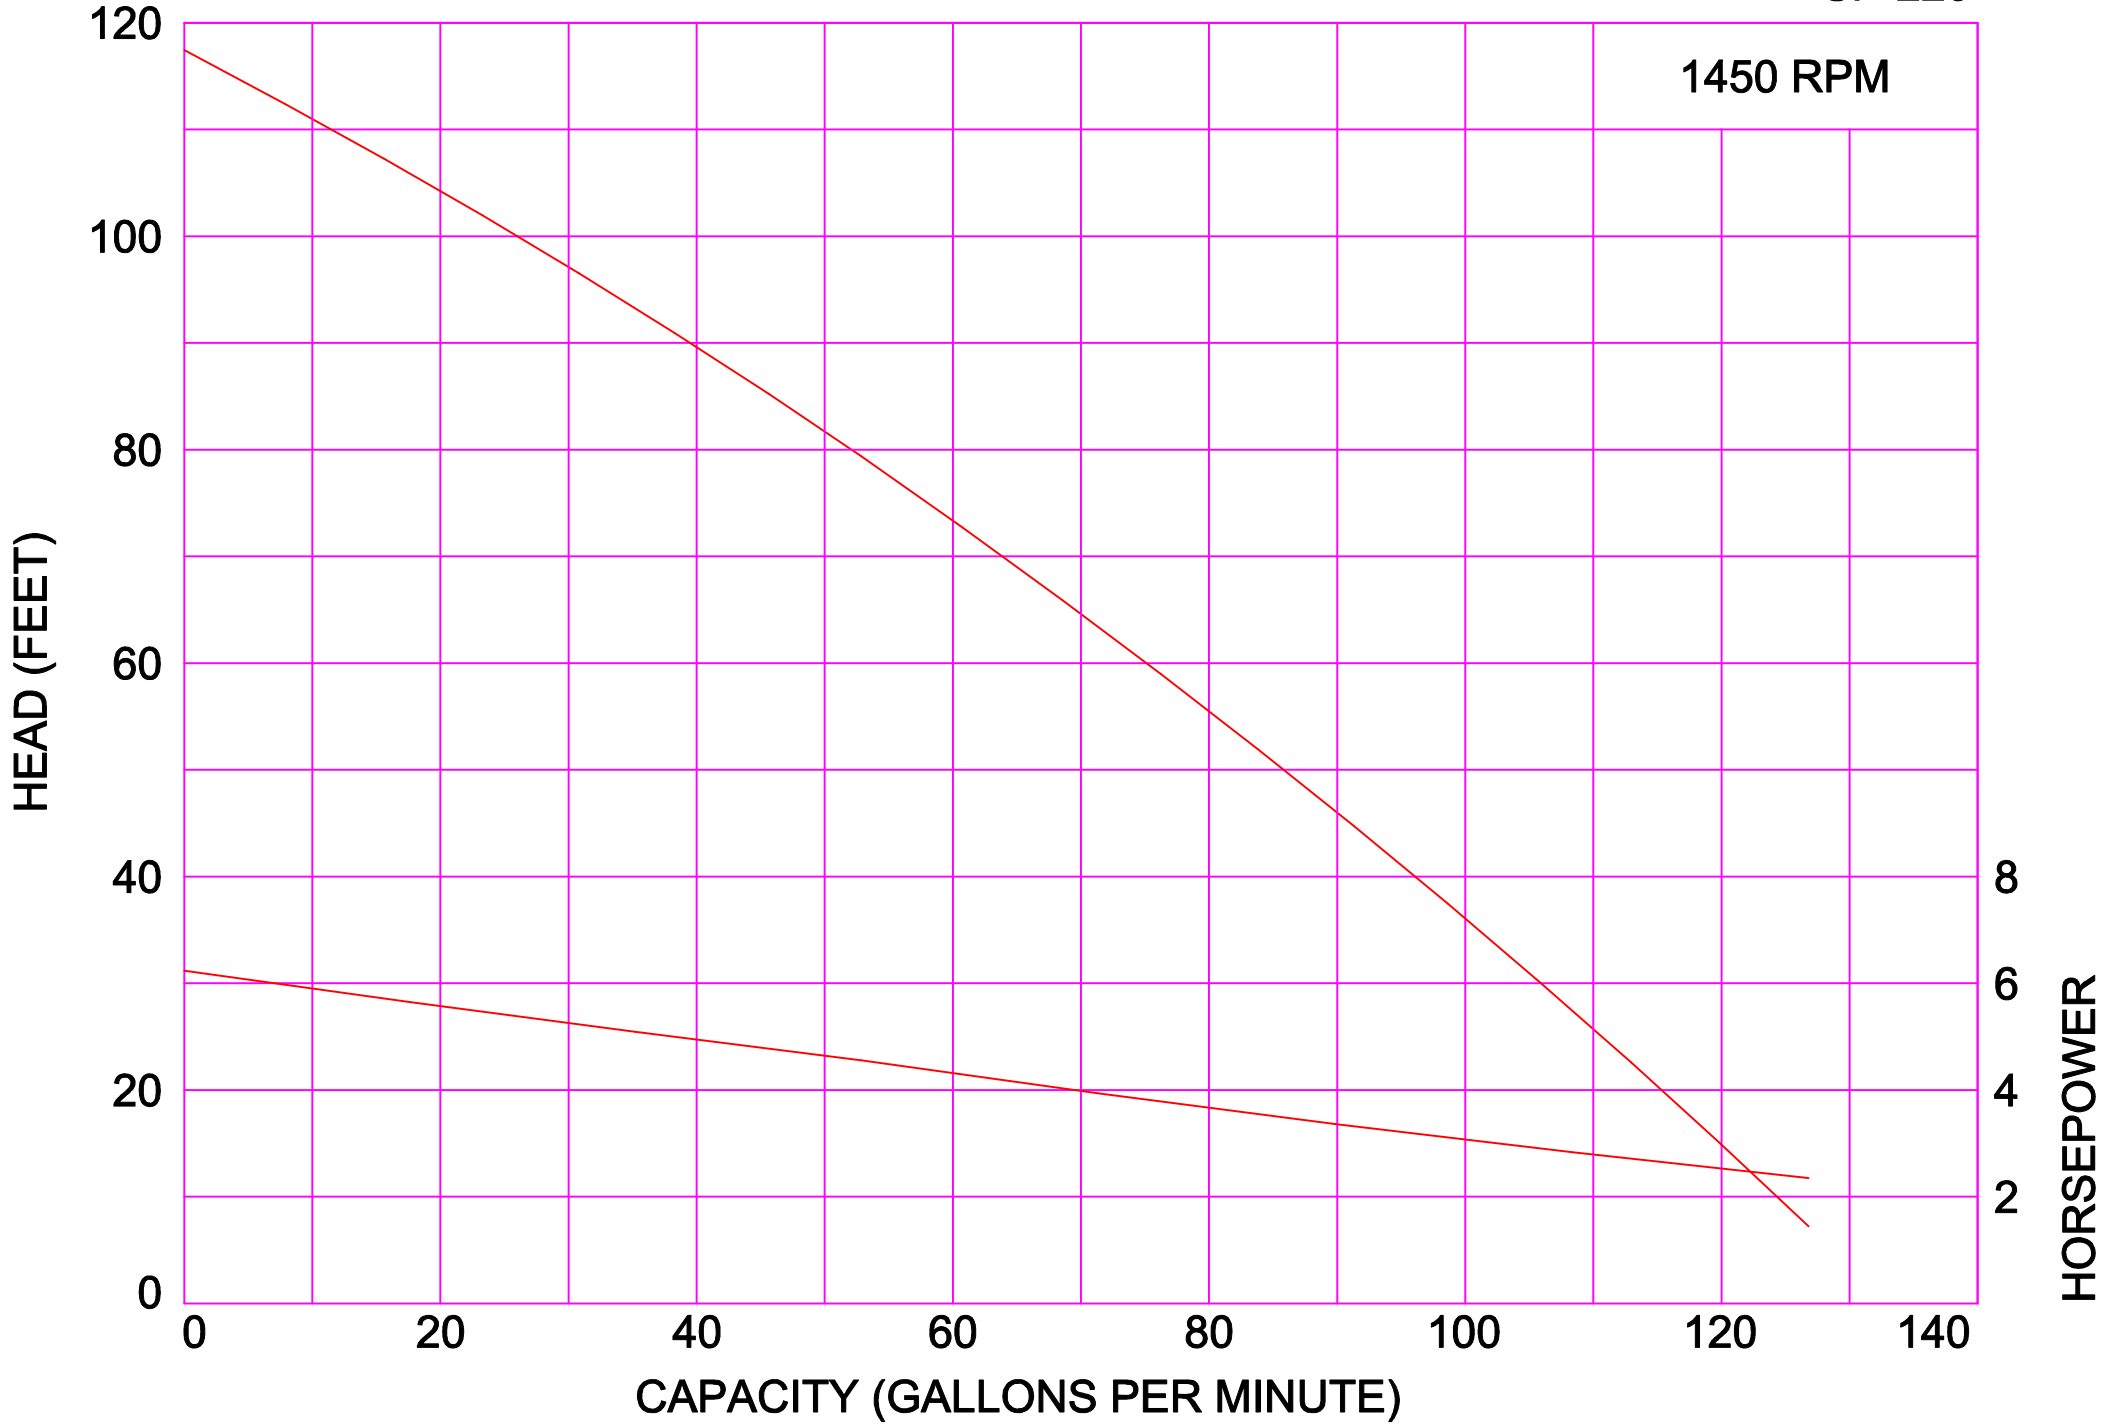

AMPCO PUMPS COMPANY, INC.
SP-220

1450 RPM