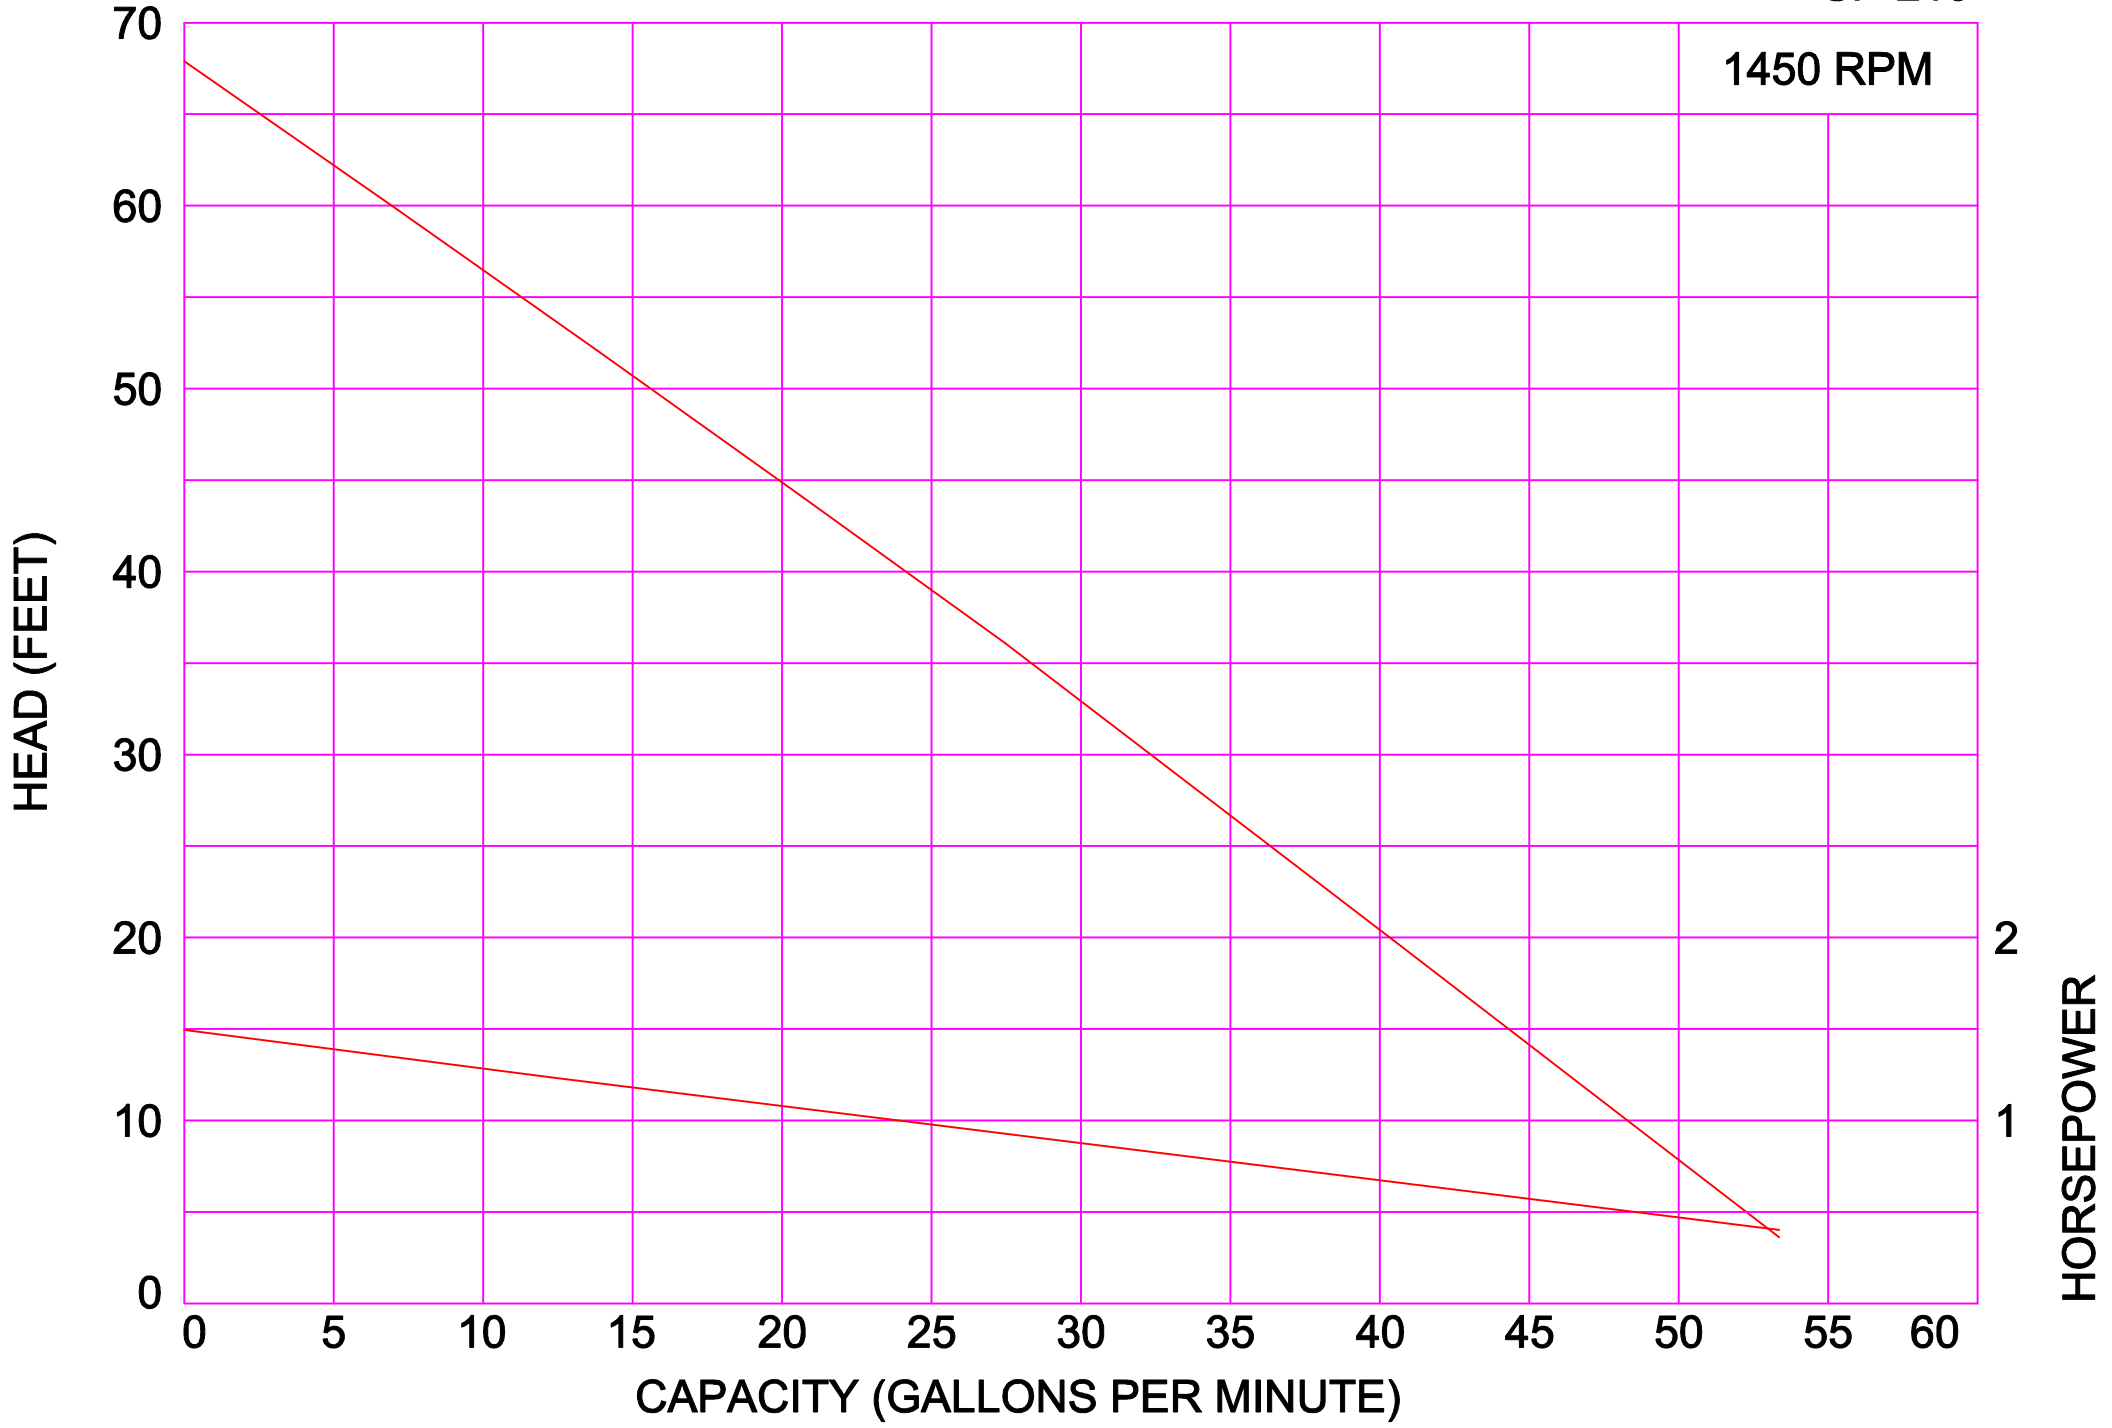

AMPCO PUMPS COMPANY, INC.
SP-215

1750 RPM

AMPCO PUMPS COMPANY, INC.
SP-220

1750 RPM

AMPCO PUMPS COMPANY, INC.
SP-225

AMPCO PUMPS COMPANY, INC.
SP-210

1450 RPM

AMPCO PUMPS COMPANY, INC.
SP-215