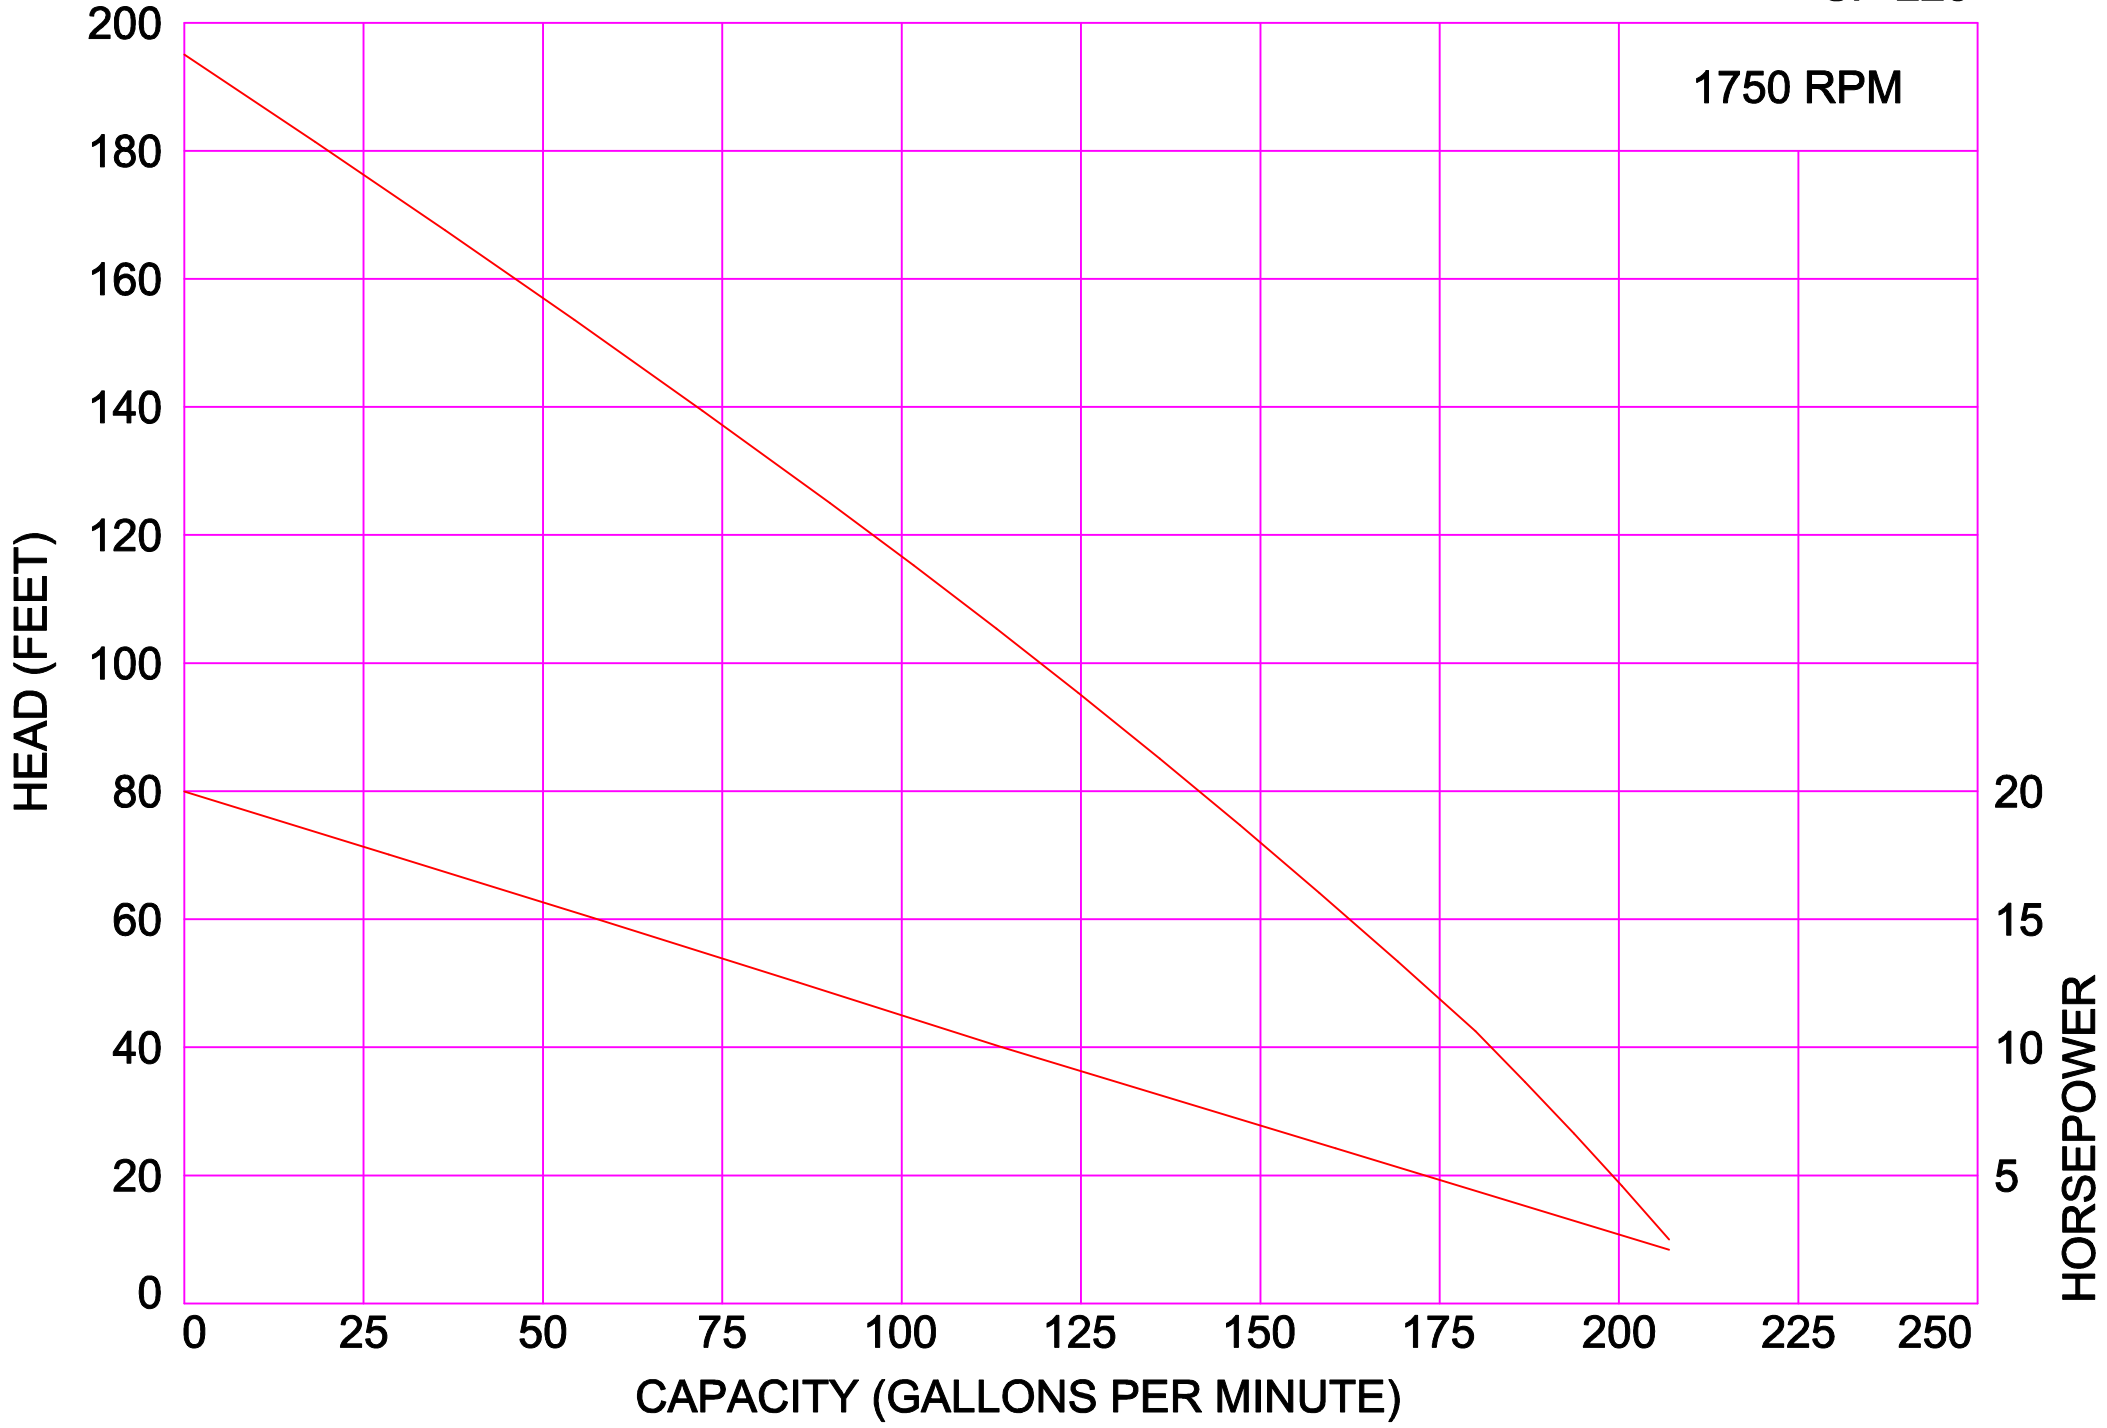

AMPCO PUMPS COMPANY, INC.
SP-215

1750 RPM

AMPCO PUMPS COMPANY, INC.
SP-220

1750 RPM

AMPCO PUMPS COMPANY, INC.
SP-225

AMPCO PUMPS COMPANY, INC.
SP-210

1450 RPM

AMPCO PUMPS COMPANY, INC.
SP-215