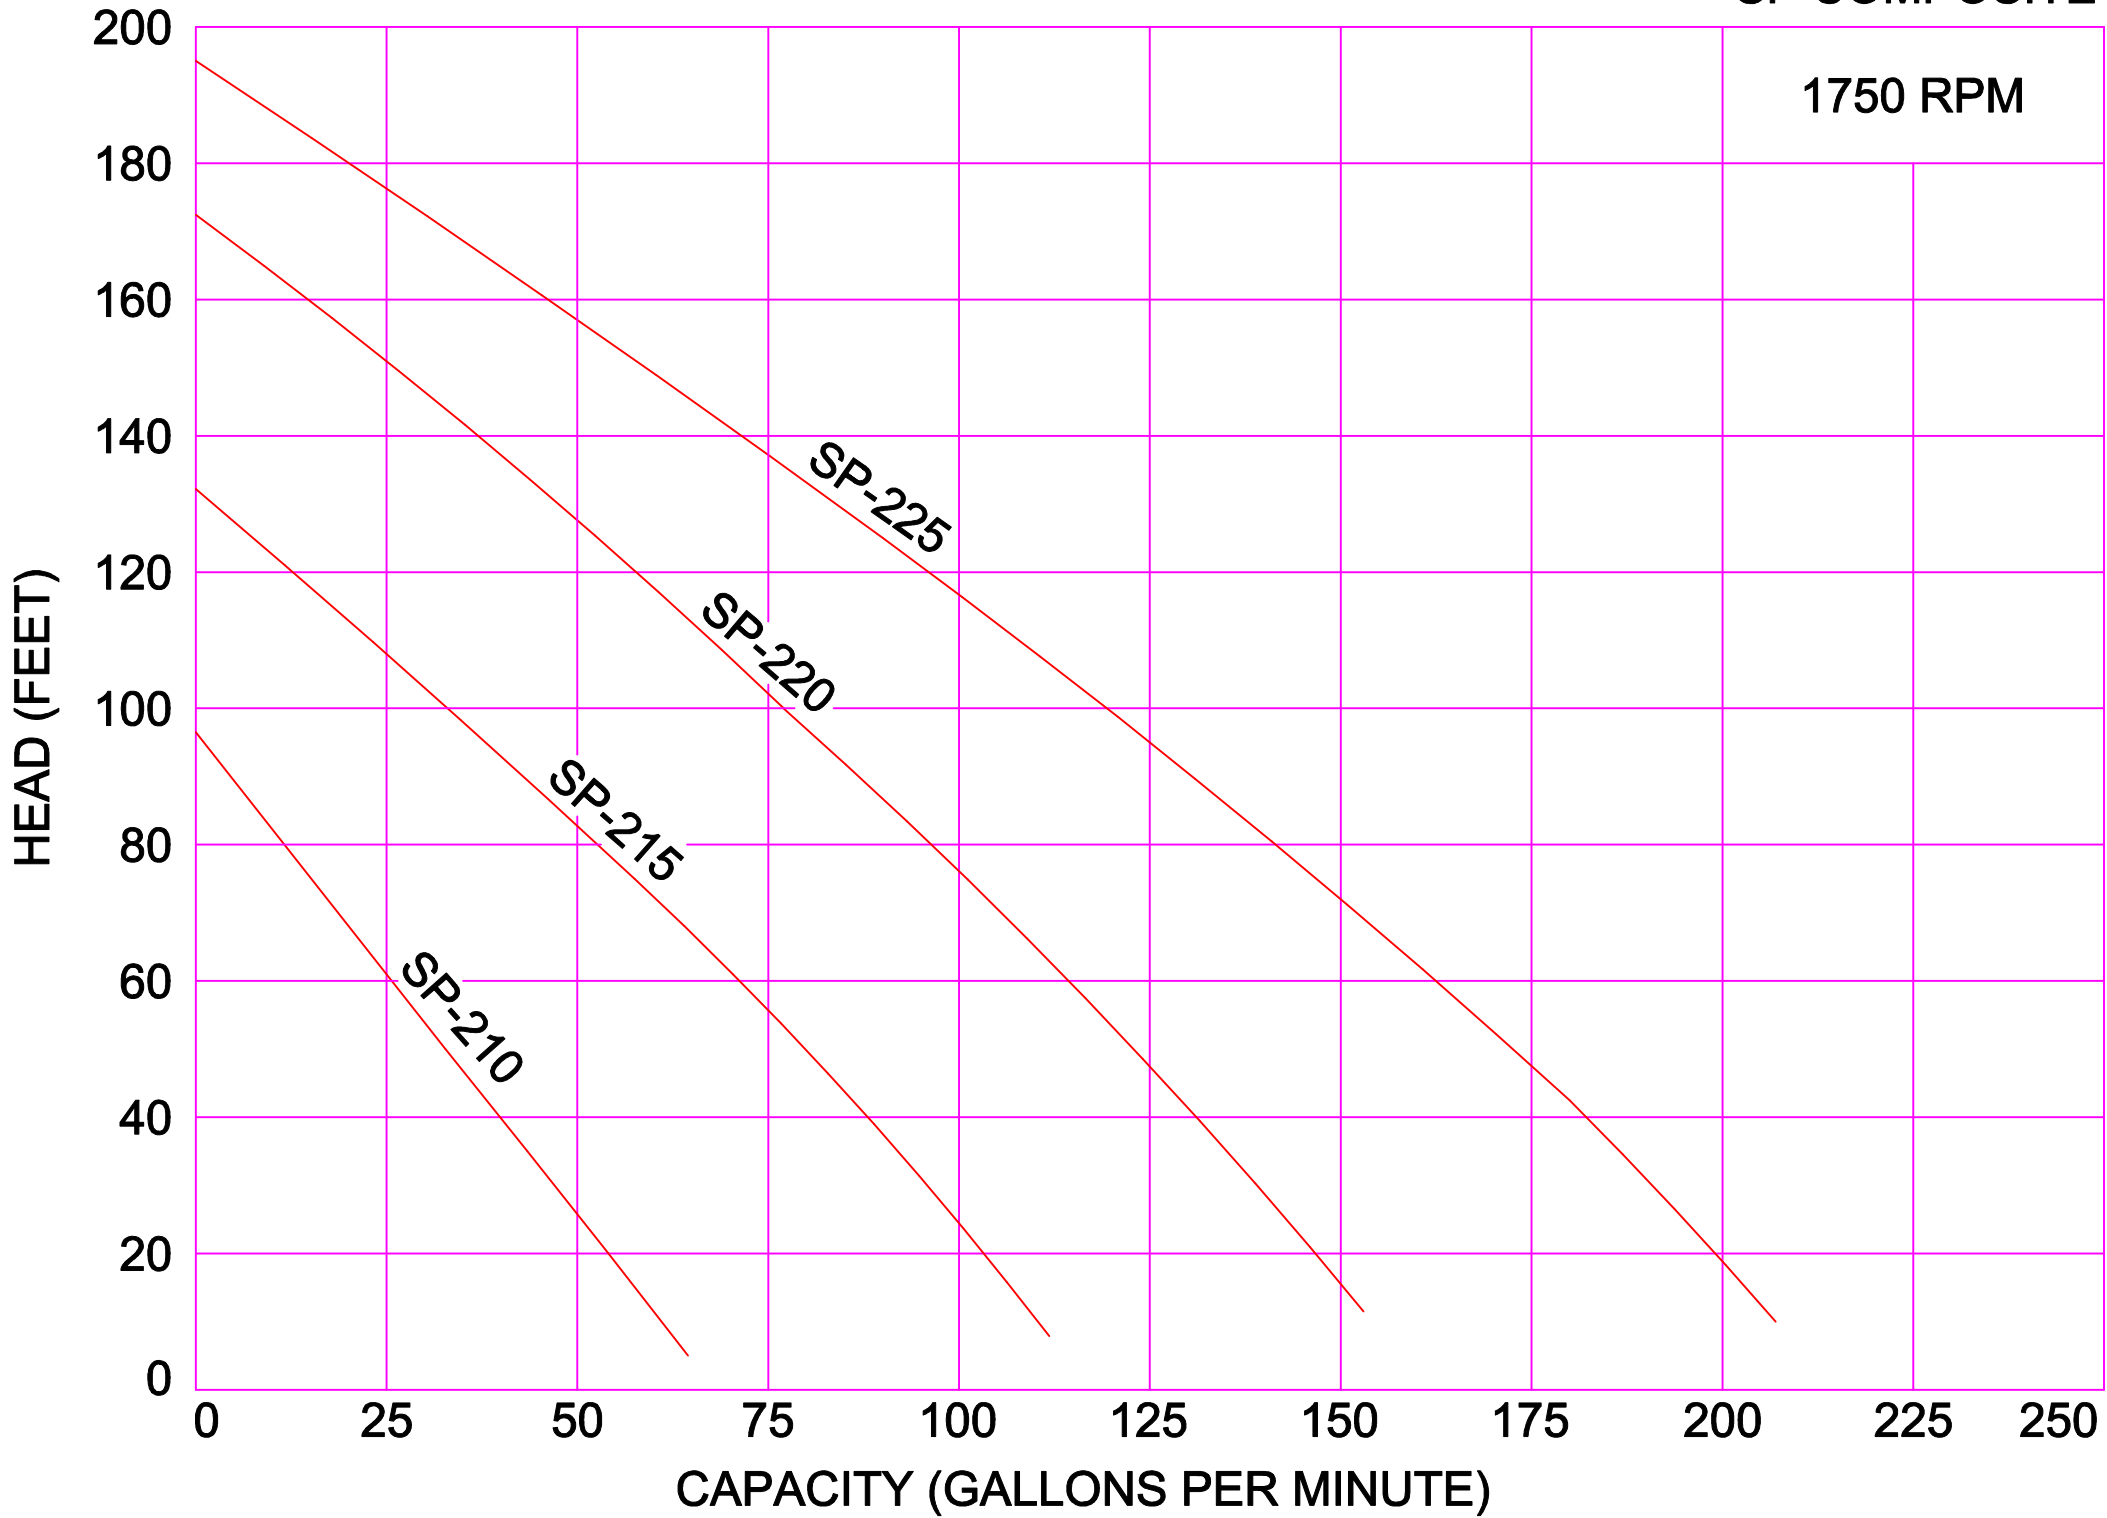

AMPCO PUMPS COMPANY, INC.
SP-220

1450 RPM

AMPCO PUMPS COMPANY, INC.
SP-225

AMPCO PUMPS COMPANY, INC.
SP COMPOSITE

1750 RPM

AMPCO PUMPS COMPANY, INC.
SP-COMPOSITE

1450 RPM