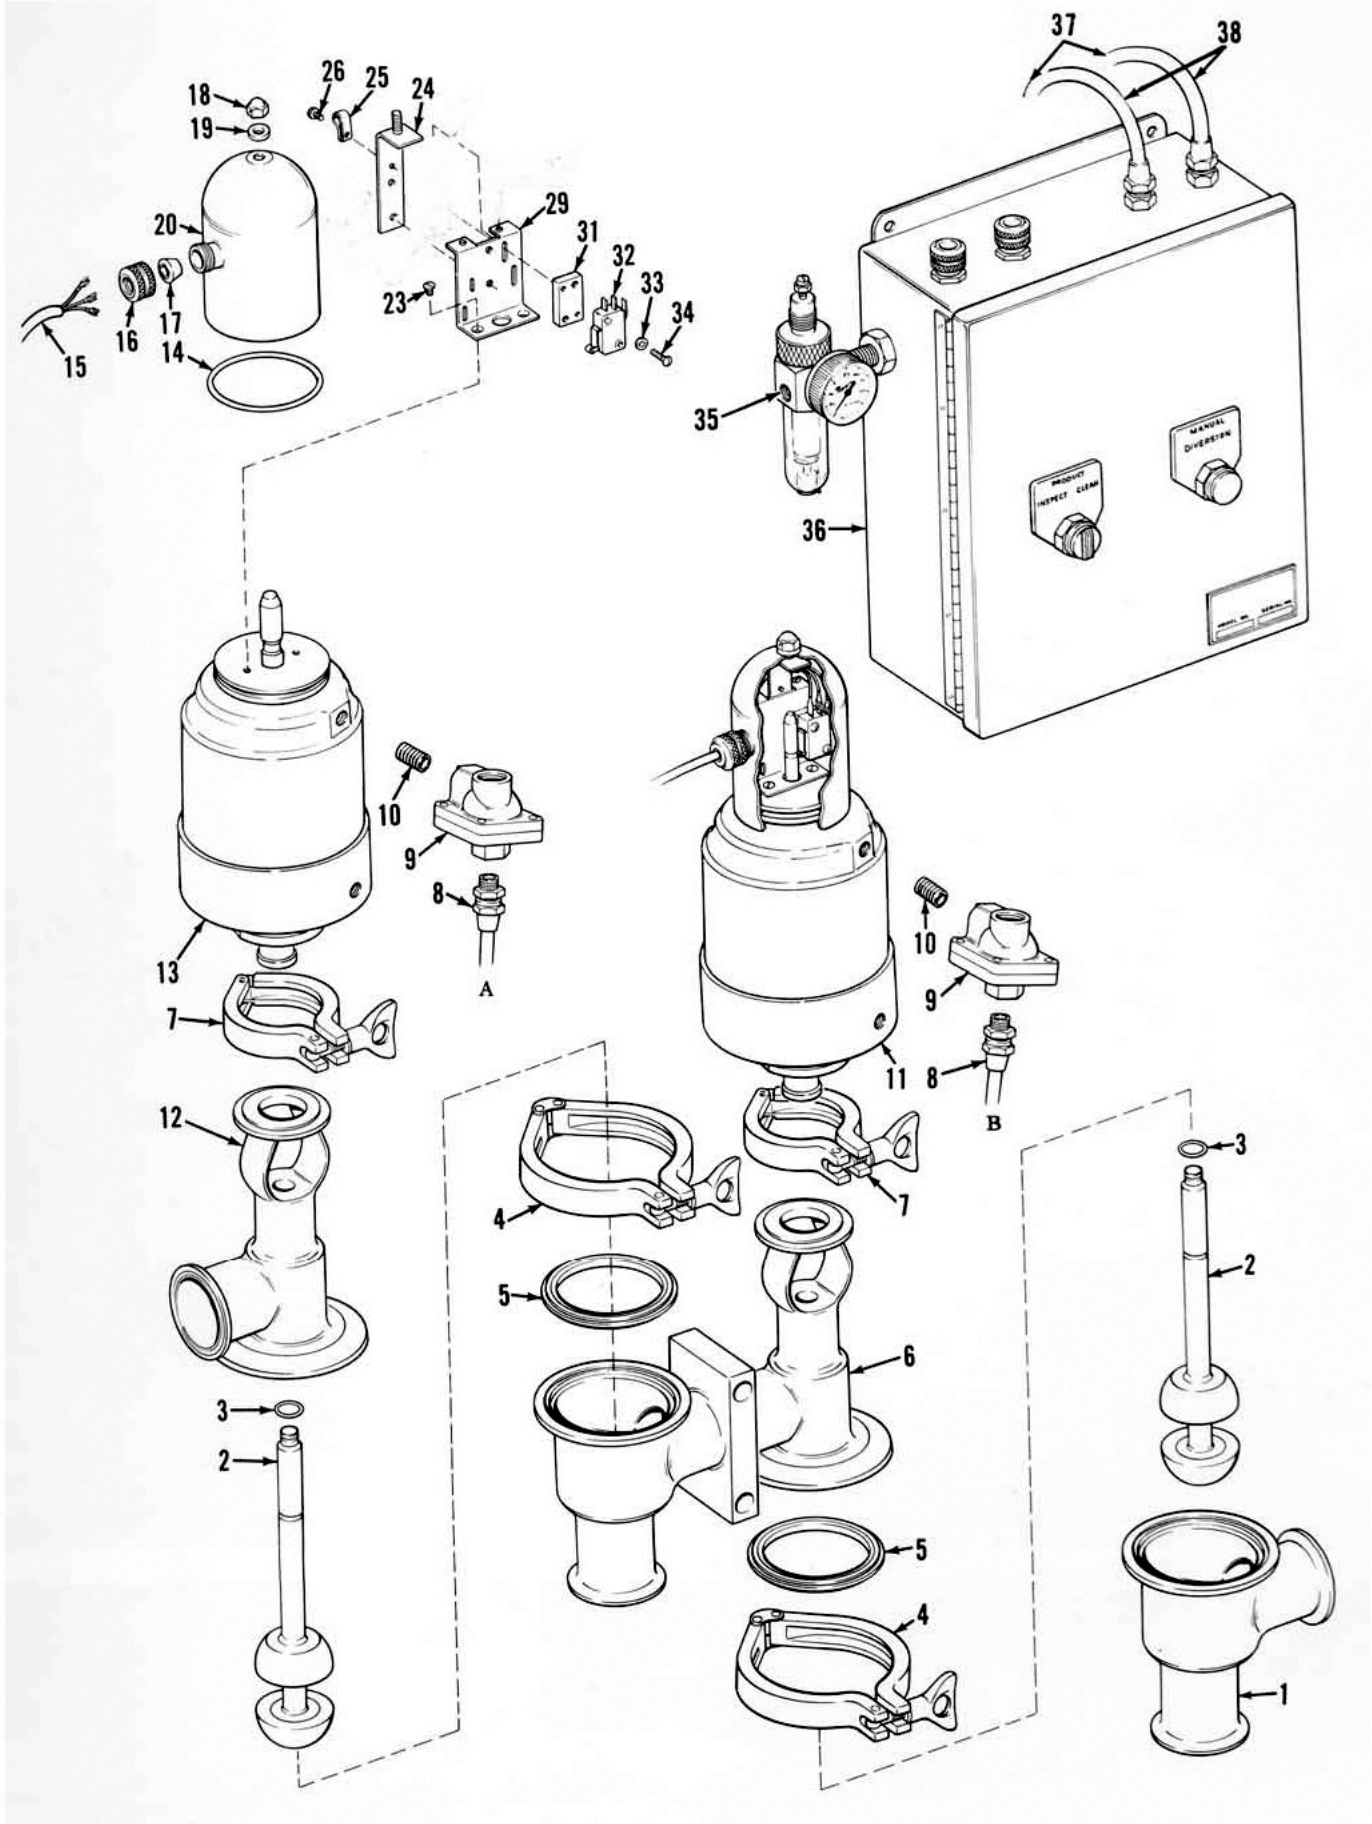

● included in Service Kit

● Service kit 9613990037

262-121 Flow-Diversion Valve

262-121 Flow-Diversion Valve

| Pos. | Qty. | Denomination | 1½" | 2" | 2½" | 3" | 3H |
|------|------|-------------------------------------|-----------|-----------|---------|-----------|-----------|
| 1 | 1 | Lower body-divert Valve | 770883 | 770922 | 770963 | 771011 | 771011 |
| 2 | 2 | Valve plug EPDM | 771372 | 770607 | 771912 | 770639 | 770639 |
| 2 | 2 | Valve plug SFY | 772035 | 771755 | 771311 | 771815 | 771815 |
| 2 | 2 | Valve plug TR | 770602 | 770597 | 770600 | 770625 | 770625 |
| 3 | ● 2 | O-ring BUNA | 755351 | 755351 | 755357 | 755357 | 755357 |
| 3 | ● 2 | O-ring EPDM | 750036 | 750036 | 750037 | 750037 | 750037 |
| 3 | ● 2 | O-ring SFY | 750172 | 750172 | 750173 | 750173 | 750173 |
| 4 | 2 | Clamp-body | 212198 | 270266 | 270267 | 212211 | 212211 |
| 5 | ● 2 | Gasket-body BUNA | 755416 | 755417 | 755419 | 755420 | 755420 |
| 5 | ● 2 | Gasket-body EPDM | 750062 | 751799 | 750812 | 750322 | 750322 |
| 5 | ● 2 | Gasket-body SFY | 750497 | 750209 | 750210 | 750610 | 750610 |
| 6 | 1 | Body assembly-valve | N/A | N/A | N/A | N/A | N/A |
| 7 | 2 | Clamp-actuator | 212196 | 212196 | 212196 | 212196 | 212196 |
| 8 | 2 | Connector-hose | 764027 | 764027 | 764027 | 764027 | 764027 |
| 9 | 2 | Quick exhaust valve | 762365 | 762365 | 762365 | 762365 | 762365 |
| 10 | 2 | Nipple-pipe | 360583 | 360583 | 360583 | 360583 | 360583 |
| 11 | 2 | Actuator-complete | 751053 | 751053 | 750794 | 751054 | 751055 |
| 12 | 1 | Upper body | 771042 | 771082 | 770397 | 770155 | 770155 |
| 13 | 1 | Actuator-complete | 751053 | 751053 | 750794 | 751054 | 751055 |
| 14 | ● 2 | O-ring base plate housing | 755530 | 755530 | 755530 | 755530 | 755530 |
| 15 | 2 | Cable assembly | 768293 | 768293 | 768293 | 768293 | 768293 |
| 16 | 2 | Nut-cable grommet | 768022 | 768022 | 768022 | 768022 | 768022 |
| 17 | 2 | Grommet cable | 768023 | 768023 | 768023 | 768023 | 768023 |
| 18 | 2 | Acorn nut | 180134 | 180134 | 180134 | 180134 | 180134 |
| 19 | 2 | Washer | 755000 | 755000 | 755000 | 755000 | 755000 |
| 20 | 2 | Housing microswitch | 750680 | 750680 | 750680 | 750680 | 750680 |
| 21 | 4 | Screw-cover bracket | 189617 | 189617 | 189617 | 189617 | 189617 |
| 22 | 4 | Lockwasher-cover bracket | 180086 | 180086 | 180086 | 180086 | 180086 |
| 23 | 4 | Screw-microswitch bracket | 180337 | 180337 | 180337 | 180337 | 180337 |
| 24 | 2 | Bracket-cover | 751587 | 751587 | 751587 | 751587 | 751587 |
| 25 | 2 | Loop clamp | 755138 | 755138 | 755138 | 755138 | 755138 |
| 26 | 2 | Screw-loop clamp | 180337 | 180337 | 180337 | 180337 | 180337 |
| 27 | 2 | Screw microswitch adjusting | 189513 | 189513 | 189513 | 189513 | 189513 |
| 28 | 2 | Spring | 750809 | 750809 | 750809 | 750809 | 750809 |
| 29 | 2 | Bracket-microswitch | 753405 | 753405 | 753405 | 753405 | 753405 |
| 30 | 2 | Bracket-microswitch adjusting | 753406 | 753406 | 753406 | 753406 | 753406 |
| 31 | 2 | Block-microswitch mounting | 758780 | 758780 | 758780 | 758780 | 758780 |
| 32 | ● 2 | Microswitch | 768263 | 768263 | 768263 | 768263 | 768263 |
| 33 | 2 | Washer (furnished w/ key 32) | W/ KEY 32 | W/ KEY 32 | W/KEY32 | W /KEY 32 | W/ KEY 32 |
| 34 | 4 | Screw-microswitch | 189492 | 189492 | 189492 | 189492 | 189492 |
| 35 | 1 | Air filter | 762318 | 762318 | 762318 | 762318 | 762318 |
| 36 | 1 | Control panel 115V | 760623 | 760623 | 760623 | 760623 | 760623 |
| 36 | 1 | Control panel 220V | 760624 | 760624 | 760624 | 760624 | 760624 |
| 37 | 2 | Hose (10' long) | 765009 | 765009 | 765009 | 765009 | 765009 |
| 38 | 2 | Connector | 764090 | 764090 | 764090 | 764090 | 764090 |