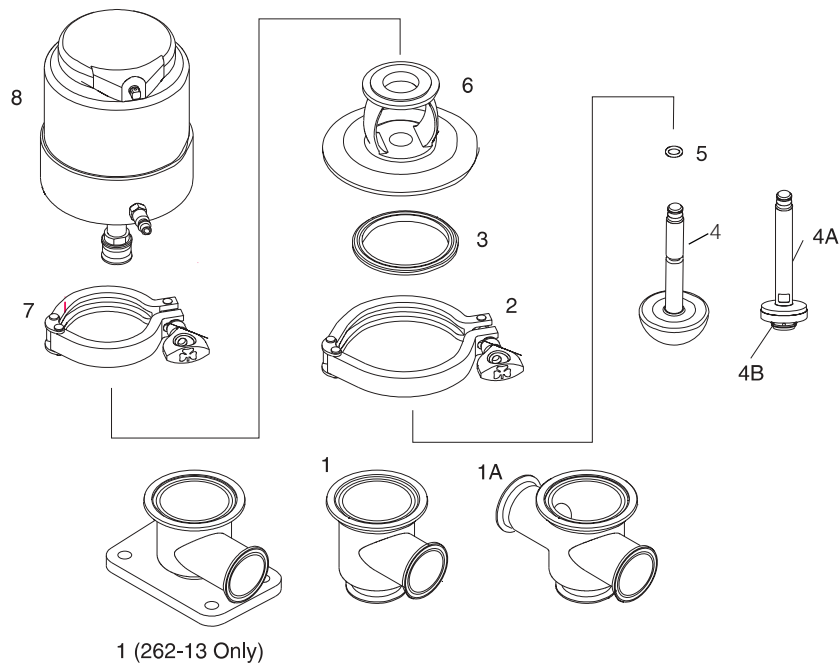

262 Tank Outlet Valves (Tee Type)

262 Tank Outlet Valves (Tee Type)

| Pos. | Qty. | Denomination | 2" | 2 1/2" | 3" |
|------|------|------------------------------------|--------|--------|--------|
| 1 | 1 | Valve body:262-47 | 770169 | 770224 | 771848 |
| 1 | 1 | Valve body:262-48 | 771782 | 772232 | 771847 |
| 1 | 1 | Valve body:262-49 | 771895 | 772288 | 771993 |
| 1 | 1 | Valve body:262-50 | 772150 | 771886 | 771983 |
| 1 | 1 | Valve body:262-13 | 771274 | 771861 | 771968 |
| 1 | 1 | Valve body:262-123 | 771630 | 771873 | 771817 |
| 1A | 1 | Valve body:262-51 | 770719 | 770112 | 772965 |
| 1A | 1 | Valve body:262-52 | N/A | N/A | N/A |
| 2 | 1 | Body clamp | 270266 | 270267 | 212211 |
| 3 | ●○ 1 | Body gasket BUNA | 755417 | 755419 | 755420 |
| 3 | ●○ 1 | Body gasket EPDM | 751799 | 750812 | 750322 |
| 3 | ●○ 1 | Body gasket SFY | 750209 | 750210 | 750610 |
| 4 | 1 | Valve plug:262-47 & 52 BUNA | 771249 | 771680 | 771682 |
| 4 | 1 | Valve plug:262-47 & 52 EPDM | 771264 | N/A | 772089 |
| 4 | 1 | Valve plug:262-47 & 52 SFY | 771981 | 772291 | 770177 |
| 4 | 1 | Valve plug:262-13 & 123 BUNA | 776530 | 776553 | 776652 |
| 4 | 1 | Valve plug:262-13 & 123 EPDM | 770720 | 770730 | 771880 |
| 4 | 1 | Valve plug:262-13 & 123 SFY | 770274 | 771925 | 771708 |
| 4A | 1 | TR valve plug | 778356 | 778358 | 770721 |
| 4B | ○ 1 | TR snap on seat | 750943 | 750947 | 751268 |
| 5 | ●○ 1 | O-ring stem BUNA | 755351 | 755357 | 755357 |
| 5 | ●○ 1 | O-ring stem EPDM | 750036 | 750037 | 750037 |
| 5 | ●○ 1 | O-ring,stem SFY | 750172 | 750173 | 750173 |
| 6 | 1 | Valve bonnet | 754040 | 754054 | 754038 |
| 7 | 1 | Actuator clamp | 212196 | 212196 | 212196 |
| 8 | 1 | Actuator type 210 | 750799 | 750799 | 750799 |