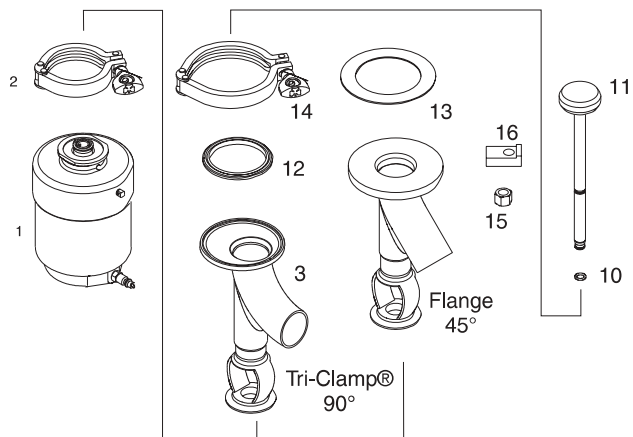

262 Kettle Valves

KETTLE VALVE PORT CONFIGURATION
Bottom View - Looking into valve body through mounting end.

262 Kettle Valves

Pos.	Qty.	Denomination	2"	2 1/2"	3"	4"
1	1	Actuator	750799	750799	750799	750799
2	1	Actuator clamp	212196	212196	212196	212196
3	1	Valve body:262-16	N/A	N/A	N/A	N/A
4	1	Valve body:262-20a	771263	771959	770757	770566
5	1	Valve body:262-24a	772681	N/A	N/A	N/A
6	1	Valve body:262-28a	771344	771953	770826	770564
7	1	Valve body:262-32	772625	N/A	772696	773161
8	1	Valve body:262-55a	N/A	772113	770936	N/A
9	1	Valve body:262-56a	N/A	771936	771906	N/A
10	●○ 1	O-ring stem BUNA	755351	755357	755357	755370
10	●○ 1	O-ring stem EPDM	750036	750037	750037	750132
10	●○ 1	O-ring stem SFY	750172	750173	750173	750077
11	1	Valve plug BUNA	770133	770334	770451	770458
11	1	Valve plug EPDM	771859	770085	772679	9634050278
11	1	Valve plug SFY	770033	772331	771801	770206
11A	1	Coupler nut	N/A	N/A	N/A	180440
12	● 1	Body gasket BUNA	755418	755418	755421	755421
12	● 1	Body gasket EPDM	750811	750811	750686	750686
12	● 1	Body gasket SFY	750609	750609	750738	750738
13	○ 1	Body gasket BUNA for 262-28 & 32	755423	755423	755423	755453
13	○ 1	Body gasket EPDM for 262-28 & 32	750949	750949	750949	9634051854
13	○ 1	Body gasket SFY for 262-28 & 32	750123	750123	750123	751443
14	1	Body clamp for 262-16,20,24,55,56	212208	212208	212209	212209
15	4	Nut for 262-28 & 32	754288	754288	754288	754288
16	4	Clamp for 262-28 & 32	755057	755057	755057	755057

- included in Service Kits
- included in Service Kits for 262-28 & 32

2"   2 1/2"   3"   4"

- Buna 9613990276 9613990279 9613990282 9613990285
- EPDM 9613990277 9613990280 9613990283 9613990286
- SFY 9613990278 9613990281 9613990284 9613990287

- Buna 9613990255 9613990258 9613990261 9613990264
- EPDM 9613990256 9613990259 9613990262 9613990265
- SFY 9613990257 9613990260 9613990263 9613990266