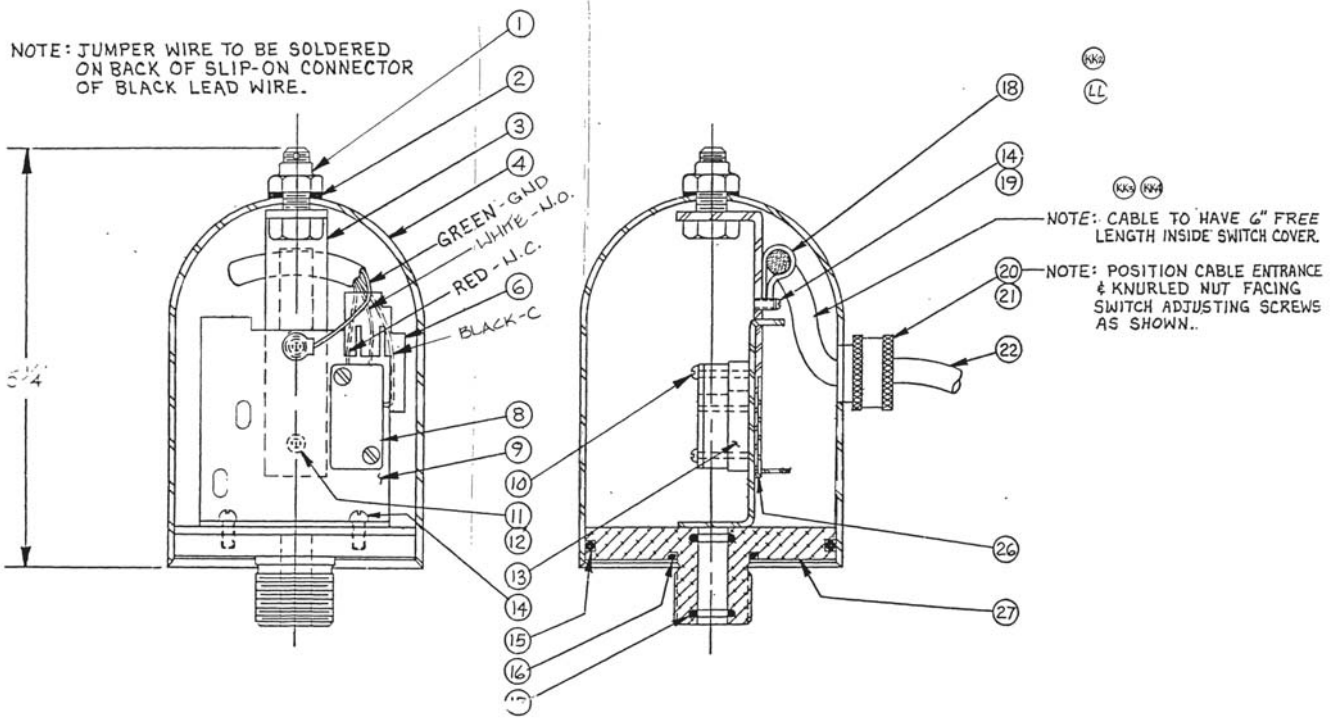

Micro-Switch Assembly for 25-262-121 Actuator

Pos.	Qty.	Description	Part No.	Item No.
1	1	Elastic Stop Nut	NU1500E02-SS	180134
2	1	Nylon Lockwasher	15-87-3/8	755000
3	1	Cover Hold Down Bracket	10-336-S	751587
4	1	Switch Cover	23-124-1-S	750680
5				
6	1	Socket	EL-19760-0011	760450
7				
8	1	Micro Switch	EL-79500-0013	768263
9	1	Switch Mounting Bracket	10-155	753405
10	2	#4-40 x 1" Lg. Rd. Hd. M. Screw	SC110R-SS	189492
11	2	#10-32 x 1/4 Lg. Rd. Hd. M. Screw	SC1003R-SS	189617
12	2	#10 Lockwasher	LWA900-SS	180086
13	1	Switch Mtg. Block	24-30	758780
14	3	6-32 x 3/8 Lg. Truss Hd. S.S.	SC505Y-SS	180337
15	1	"O" Ring	17-156-USF	755530
16	1	"O" Ring	17-157-U	755531
17	2	"O" Ring	17-35-USF	755388
18	1	Cable Clamp	16-115	755138
19	1	Washer	15-110	754860
20	1	Knurled Nut	EL-40165-0011	768022
21	1	Rubber Grommet	EL-40165-0004	768023
22	1	Cable Assembly	EL-97510-0003	763801
23				
24				
25				
26	1	Switch Adj. Plate	10-156-S	753406
27	1	Switch As'bly Base	26-42	759592