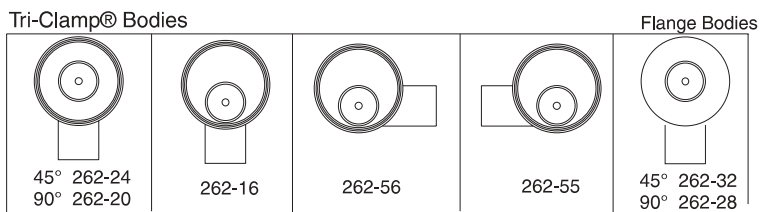

262 Kettle Valves

KETTLE VALVE PORT CONFIGURATION
Bottom View - Looking into valve body through mounting end.

262 Kettle Valves

Pos.	Qty.	Denomination	2"	2 1/2"	3"	4"
1	1	Actuator	750799	750799	750799	750799
2	1	Actuator clamp	212196	212196	212196	212196
3	1	Valve body:262-16	N/A	N/A	N/A	N/A
4	1	Valve body:262-20a	771263	771959	770757	770566
5	1	Valve body:262-24a	772681	N/A	N/A	N/A
6	1	Valve body:262-28a	771344	771953	770826	770564
7	1	Valve body:262-32	772625	N/A	772696	773161
8	1	Valve body:262-55a	N/A	772113	770936	N/A
9	1	Valve body:262-56a	N/A	771936	771906	N/A
10	●○ 1	O-ring stem BUNA	755351	755357	755357	755370
10	●○ 1	O-ring stem EPDM	750036	750037	750037	750132
10	●○ 1	O-ring stem SFY	750172	750173	750173	750077
11	1	Valve plug BUNA	770133	770334	770451	770458
11	1	Valve plug EPDM	771859	770085	772679	9634050278
11	1	Valve plug SFY	770033	772331	771801	770206
11A	1	Coupler nut	N/A	N/A	N/A	180440
12	● 1	Body gasket BUNA	755418	755418	755421	755421
12	● 1	Body gasket EPDM	750811	750811	750686	750686
12	● 1	Body gasket SFY	750609	750609	750738	750738
13	○ 1	Body gasket BUNA for 262-28 & 32	755423	755423	755423	755453
13	○ 1	Body gasket EPDM for 262-28 & 32	750949	750949	750949	9634051854
13	○ 1	Body gasket SFY for 262-28 & 32	750123	750123	750123	751443
14	1	Body clamp for 262-16,20,24,55,56	212208	212208	212209	212209
15	4	Nut for 262-28 & 32	754288	754288	754288	754288
16	4	Clamp for 262-28 & 32	755057	755057	755057	755057

- included in Service Kits
- included in Service Kits for 262-28 & 32

2"   2 1/2"   3"   4"

- Buna 9613990276 9613990279 9613990282 9613990285
- EPDM 9613990277 9613990280 9613990283 9613990286
- SFY 9613990278 9613990281 9613990284 9613990287

- Buna 9613990255 9613990258 9613990261 9613990264
- EPDM 9613990256 9613990259 9613990262 9613990265
- SFY 9613990257 9613990260 9613990263 9613990266