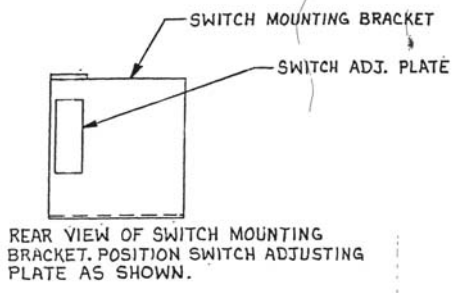

Micro-Switch Assembly for 25-262-121 Actuator

Pos.	Qty.	Description	Part No.	Item No.
1	1	Elastic Stop Nut	NU1500E02-SS	180134
2	1	Nylon Lockwasher	15-87-3/8	755000
3	1	Cover Hold Down Bracket	10-336-S	751587
4	1	Switch Cover	23-124-1-S	750680
5				
6	1	Socket	EL-19760-0011	760450
7				
8	1	Micro Switch	EL-79500-0013	768263
9	1	Switch Mounting Bracket	10-155	753405
10	2	#4-40 x 1" Lg. Rd. Hd. M. Screw	SC110R-SS	189492
11	2	#10-32 x 1/4 Lg. Rd. Hd. M. Screw	SC1003R-SS	189617
12	2	#10 Lockwasher	LWA900-SS	180086
13	1	Switch Mtg. Block	24-30	758780
14	3	6-32 x 3/8 Lg. Truss Hd. S.S.	SC505Y-SS	180337
15	1	"O" Ring	17-156-USF	755530
16	1	"O" Ring	17-157-U	755531
17	2	"O" Ring	17-35-USF	755388
18	1	Cable Clamp	16-115	755138
19	1	Washer	15-110	754860
20	1	Knurled Nut	EL-40165-0011	768022
21	1	Rubber Grommet	EL-40165-0004	768023
22	1	Cable Assembly	EL-97510-0003	763801
23				
24				
25				
26	1	Switch Adj. Plate	10-156-S	753406
27	1	Switch As'bly Base	26-42	759592