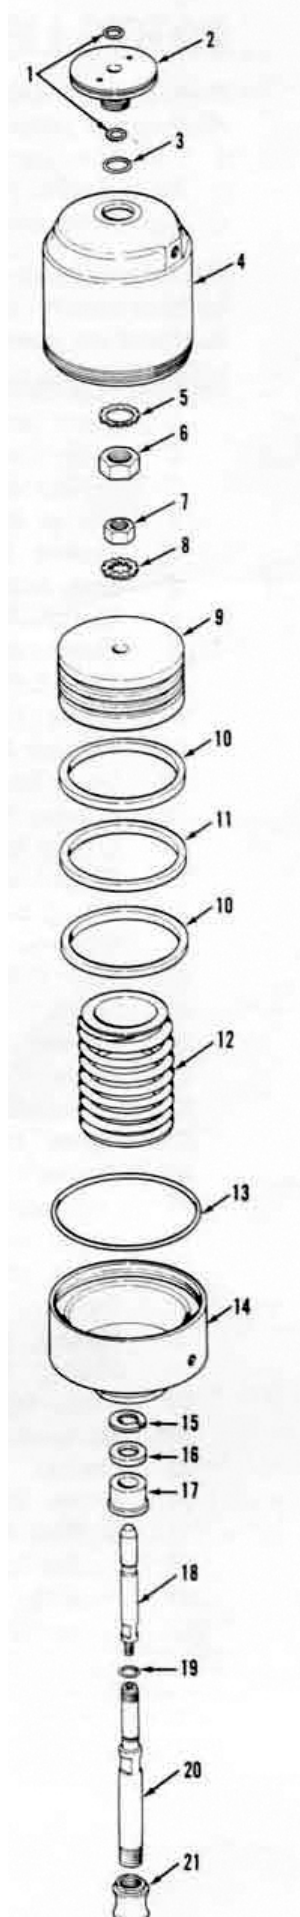

262-121 Flow-Diversion Valve Actuator

262-121 Flow-Diversion Valve Actuator

Pos.	Qty.	Description	2"	2½"	3"	3H
1	● 2	O ring-base plate to stem	755388	755388	755388	755388
2	1	Base plate	759592	759592	759592	759592
3	● 1	O ring-base plate to housing	755531	755531	755531	755531
4	1	Cylinder-actuator body	750830	750830	750830	750830
5	1	Lock washer-base plate nut	754869	754869	754869	754869
6	1	Nut-base plate	754338	754338	754338	754338
7	1	Nut-actuator stem	189923	189923	189923	189923
8	1	Lock washer stem	189971	189971	189971	189971
9	1	Piston	767870	759405	759405	759405
10	● 2	Packing	755460	755460	755460	755460
11	● 1	Felt seal	755464	755464	755464	755464
12	1	Spring Assembly	750826	750797	750796	750796
12	3	Spring assembly (small 3H only)				750803
13	● 1	O ring-bonnet to cylinder	296608	296608	296608	296608
14	1	Bonnet actuator	753796	753796	753796	759407
15	● 1	Ring-retaining	755090	755090	755090	755090
16	● 1	Packing-vee block	755461	755461	755461	755461
17	1	Bushing-stem	764754	764754	764754	764754
18	1	Stem-indicating	750327	750327	750327	750327
19	● 1	O ring-stem	755388	755388	755388	755388
20	1	Stem-actuator	750324	750324	750324	750324
21	1	Coupler	764241	764241	764241	764241
22	1	Plug-vented	181256	181256	181256	181256

● included in Service Kits

● Service kit 9613990171