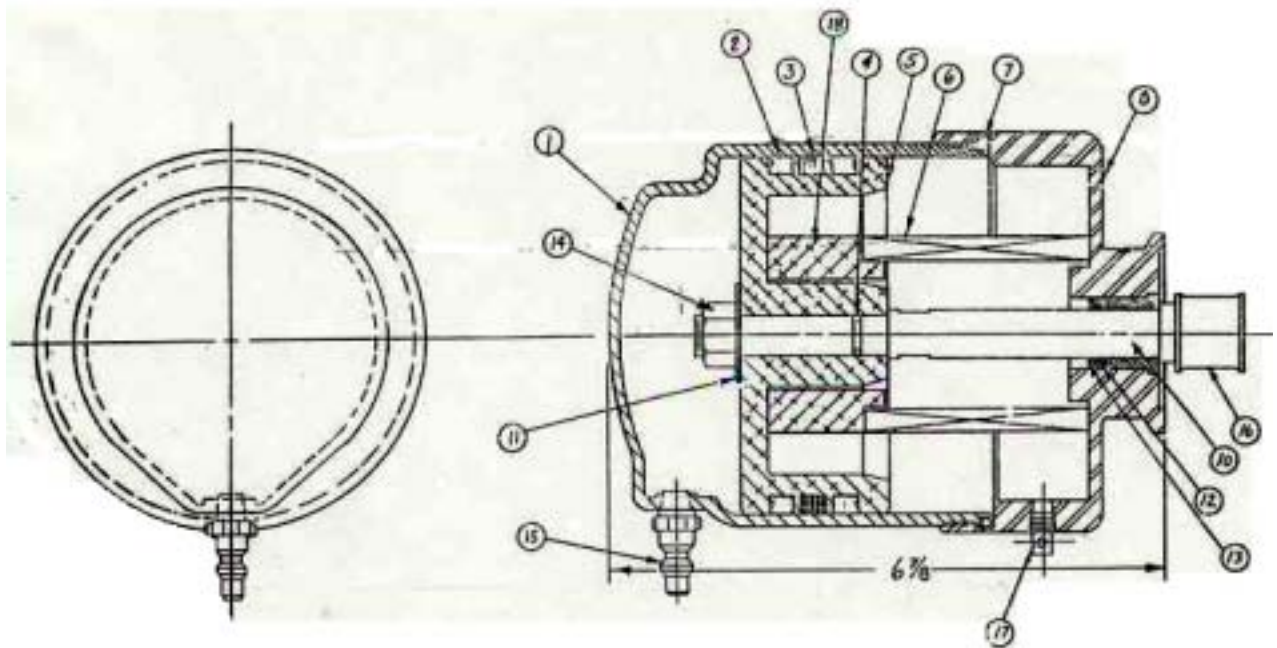

Type 10L & 20L Actuators
for 361 - 1" Valves

20

Type 10 & 20 Actuators for 361 - 1" Valves

Pos.	Qty.	Denomination	Code
1	1	Actuator cylinder	750276
2	● 2	Vee block packing	755460
3	● 1	Felt seal	755464
4	● 1	O-ring	755388
5	1	Piston	767870
6	1	Spring assembly	750752
7	● 1	O-ring	296608
8	1	Bonnet	753796
10	1	Actuator stem	750328
11	1	Lockwasher	189971
12	● 1	Vee block packing	755461
13	1	Retaining ring	755090
14	1	Nut	189923
15	1	Air coupler adaptor	764098
16	1	Coupler	764241
17	1	Vented plug	181256
18	1	Spring guide	750141