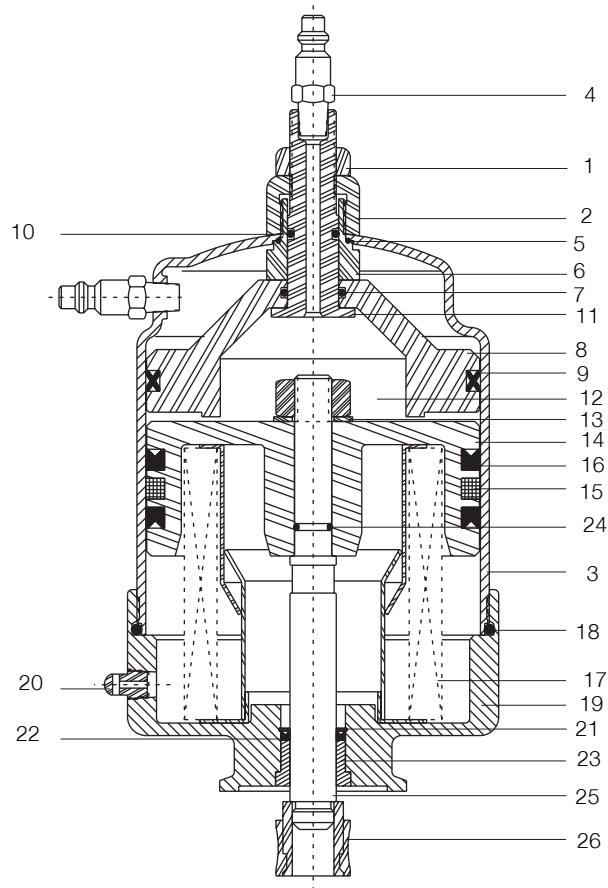

# Type 80 Actuator for 300 Series

12

25-361-280-S

Pos.	Qty.	Denomination	Code
1	1	Jamnut .....	750886
2	1	Mounting nut .....	750885
3	1	Body cylinder .....	750876
4	2	Air coupler adaptor .....	764098
5	● 1	O-ring .....	755531
6	1	Mounting bolt .....	750889
7	● 1	O-ring .....	296257
8	1	Secondary piston .....	750866
9	● 1	Quad ring .....	750075
10	● 1	O-ring .....	299335
11	1	Air guide stem assembly .....	750880
12	1	Nut .....	189923
13	1	Lock washer .....	189971
14	1	Piston .....	767870
15	● 2	Vee block packing .....	755460
16	● 1	Felt seal .....	755464
17	1	Spring assembly .....	750826
18	● 1	O-ring .....	296608
19	1	Bonnet .....	753796
20	1	Vented plug .....	181256
21	● 1	Retaining ring .....	755090
22	● 1	Vee block packing .....	755461
23	1	Bushing .....	764754
24	● 1	O-ring .....	755388
25	1	Stem .....	750328
26	1	Coupler .....	764241

● included in Service Kit

● Service kit ..... 9613990041