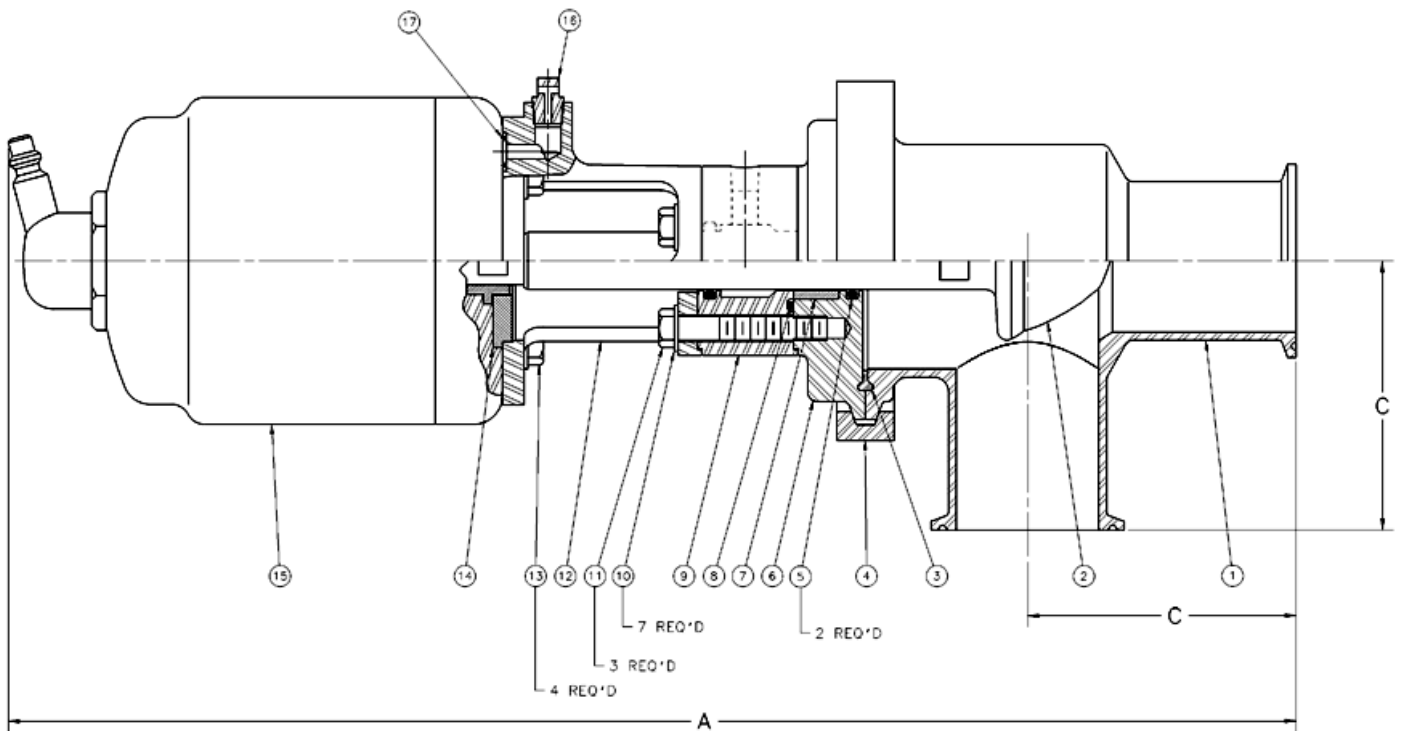

- Included in SFY Serv Kits
- Included in EPDM Serv Kits

	1.5 Ser Kit	2 Ser Kit	2.5 Ser Kit	3 Ser Kit
●SFY	9613990659	9613990659	9613990660	9613990661
■EPDM ...	9613990656	9613990656	9613990657	9613990658