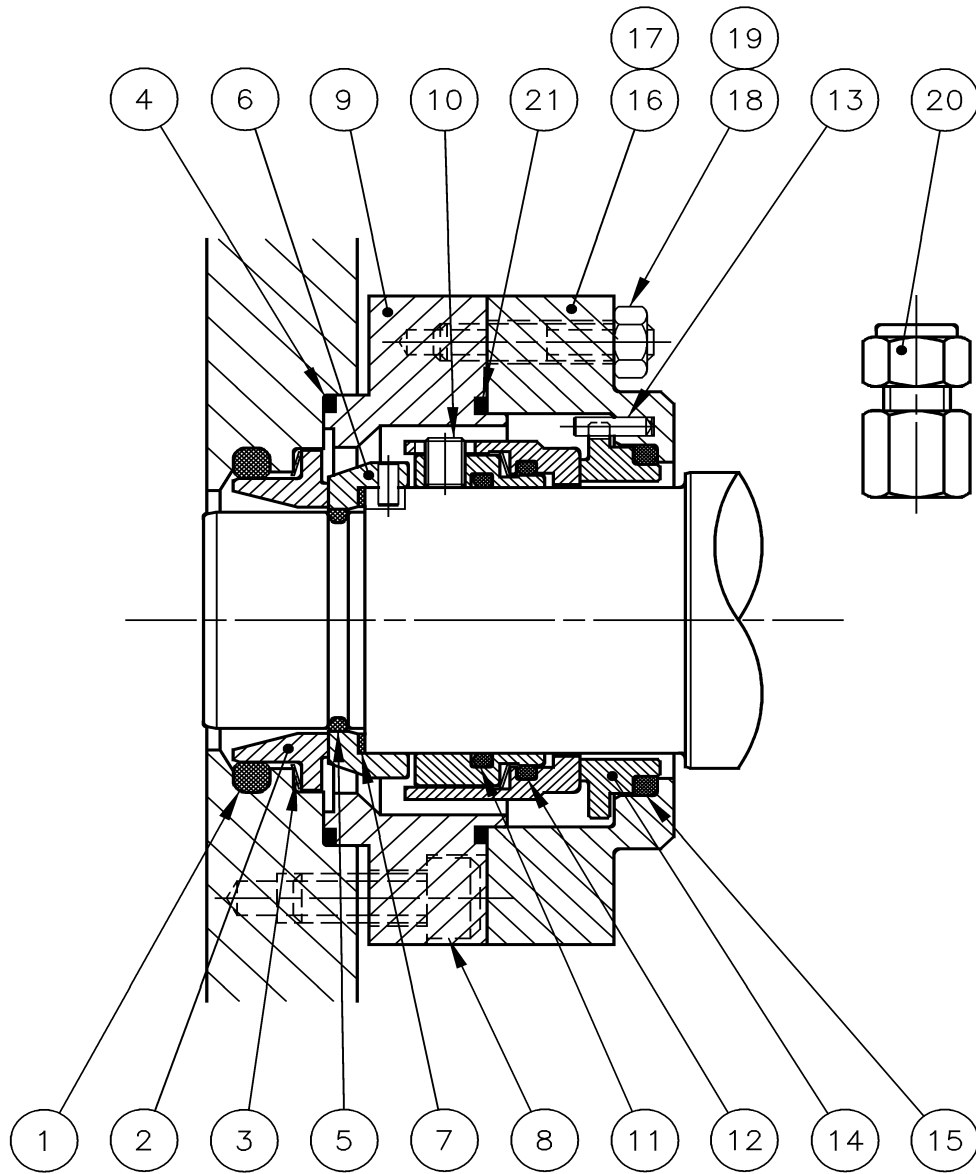

Hyclean Double Mechanical Seal - Exploded View Drawing

Hyclean Double Mechanical Seals (Complete) - SRU5 and SRU6 Pump Models

2 seals per pump. It is recommended to replace both sets of seals when wear dictates seal replacement.

Inboard Seal	Outboard Seal	Inboard Seal 'O' Ring	Outboard Seal 'O' Ring	SRU5	
				Part No.	Item No.
Silicon Carbide / Silicon Carbide	Stainless Steel / Inserted Carbon	NBR EPDM FPM	NBR EPDM FPM	7600.205N/145N 7600.205E/145E 7600.205V/145V	9630856647 9630059793 9630090273

Description	Drg. No.	Qty	SRU5		
			Part No.	Item No.	
'O' Ring, Housing, FPM	4, 21	4	5380.407	9630043063	
Screw, Inner Housing	8	4	5990.022	9630024618	
Seal Housing, Inner	9	2	5265.439	9630059925	
Pin	13	6	5180.016	9630031422	
Seal Housing, Outer, NPT, LH	16	1	GHPD-RF (vert port)	5265.440LB	9630059926
			GHPD-RF & SRU (horiz port)	5265.477LB	9630059928
Seal Housing, Outer, NPT, SRU (vert port)	17	1	5265.515B	9630097032	
Seal Housing, Outer, NPT, RH			GHPD-RF (vert port)	5265.440RB	9630059927
			5265.477RB	9630059929	
Nut, seal housing stud	18	6	5330.003	9630024057	
Stud, seal housing	19	6	6350.031	9630022085	
Stud coupling NPT (GHPD & SRU horiz port)	20	2	5192.049B	9630026551	

Description	Drg. No.	Qty	SRU6		
			Part No.	Item No.	
'O' Ring, Housing, FPM	4, 21	4	5380.292	9630031929	
Screw, Inner Housing	8	4	5990.038	9630027137	
Seal Housing, Inner	9	2	5265.442	9630060053	
Pin	13	6	5180.015	9630029653	
Seal Housing, Outer, NPT, LH	16	1	(horizontal port)	5265.478LB	9630060057
Seal Housing, Outer, NPT			(vertical port)	5265.443B	9630060055
Seal Housing, Outer, NPT, RH	17	1	5265.478RB	9630060058	
Nut, seal housing stud	18	6	5330.000	9630024051	
Stud, seal housing	19	6	6350.105	9630027485	
Stud coupling NPT	20	2	5192.049B	9630026551	