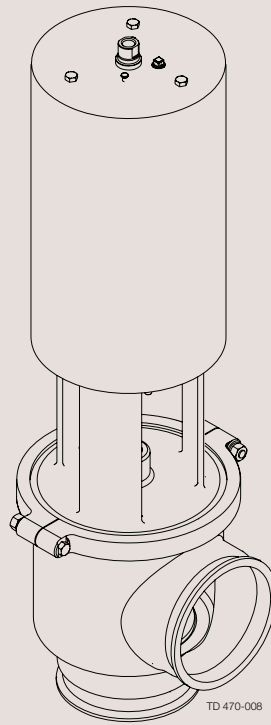

Spare Parts

Unique 7000 Series 6-inch Valve

ESE00776US-US1

2008-10

The information herein is correct at the time of issue but may be subject to change without prior notice

1. Unique 7000 Series 6-inch Valve - TR2	4
2. Unique 7000 Series 6-inch Valve - Low profile plug	6

Unique 7000 Series 6-inch Valve - TR2

Pos	Qty	Denomination	6"
		Actuator, complete (NO)	9613-4636-10
		Actuator, complete (NC)	9613-4636-12
6	2	Bushing	9613-4629-01
7	2	O-ring	9611-99-4898
9	1	Plug	9613-4141-01
12	1	Air fitting	9634-0814-59
66	3	Screw	9611-99-1686
Yoke			
72	1	Yoke	9613-4632-01
17	6	Washer	9611-99-1888
18	6	Nut	9611-99-0360
69	6	Pin bolt	9611-99-3618
73	□	O-ring, EPDM	751956
	□	O-ring, SFY	751957
	□	O-ring, Buna	755452
74	□	Bushing	762507
Clamp			
71	1	Clamp	752068
62	□	Gasket, Buna	9634-0557-98
	□	Gasket, EPDM	752055
Valve Body			
22	1	Valve body, 2 ports, clamp	9634-0520-61
	1	Valve body, 3 ports, clamp	9634-0522-02
	1	Valve body, 3 ports, clamp, inlet port weld	9634-0531-81
	1	Valve body, 3 ports, clamp, 1 port and inlet port weld	9634-0525-22
	1	Valve body, 2 ports, weld	9634-0525-20
	1	Valve body, 3 ports, weld	9634-0525-21
Valve body Tangential			
	1	Valve body, right, 2 ports, clamp	9634-0522-20
	1	Valve body, left, 2 ports, clamp	9634-0522-19
	1	Valve body, 3 ports, clamp	9634-0522-17
	1	Valve body, 3 ports, clamp, right port and inlet port weld	9634-0529-51
	1	Valve body, right, 2 ports, weld	773022
	1	Valve body, left, 2 ports, weld	773019
	1	Valve body, 3 ports, weld	773018
Valve Plug			
36	1	Plug TR2, complete	9613-4637-01
36.1	1	Plug TR2,	9613-4638-01
36.2	□	Plug seal TR2, PTFE	9634-0548-11

6"

Service kit, EPDM	□	9611-92-6839
Service kit, SFY/EPDM	□	9611-92-6840
Service kit, Buna	□	9611-92-6841

Parts marked with □ are included in the service kits (product wetted parts)

Unique 7000 Series 6-inch Valve - Low profile plug