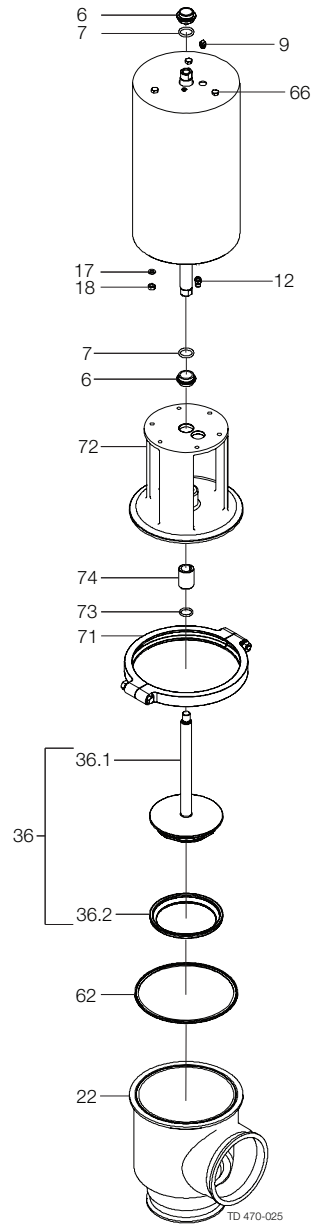

Spare Parts

Unique 7000 Series 6-inch Valve

ESE00776US-US1

2008-10

The information herein is correct at the time of issue but may be subject to change without prior notice

1. Unique 7000 Series 6-inch Valve - TR2	4
2. Unique 7000 Series 6-inch Valve - Low profile plug	6

Unique 7000 Series 6-inch Valve - TR2

Pos	Qty	Denomination	6"
		Actuator, complete (NO)	9613-4636-10
		Actuator, complete (NC)	9613-4636-12
6	2	Bushing	9613-4629-01
7	2	O-ring	9611-99-4898
9	1	Plug	9613-4141-01
12	1	Air fitting	9634-0814-59
66	3	Screw	9611-99-1686
Yoke			
72	1	Yoke	9613-4632-01
17	6	Washer	9611-99-1888
18	6	Nut	9611-99-0360
69	6	Pin bolt	9611-99-3618
73	□	O-ring, EPDM	751956
	□	O-ring, SFY	751957
	□	O-ring, Buna	755452
74	□	Bushing	762507
Clamp			
71	1	Clamp	752068
62	□	Gasket, Buna	9634-0557-98
	□	Gasket, EPDM	752055
Valve Body			
22	1	Valve body, 2 ports, clamp	9634-0520-61
	1	Valve body, 3 ports, clamp	9634-0522-02
	1	Valve body, 3 ports, clamp, inlet port weld	9634-0531-81
	1	Valve body, 3 ports, clamp, 1 port and inlet port weld	9634-0525-22
	1	Valve body, 2 ports, weld	9634-0525-20
	1	Valve body, 3 ports, weld	9634-0525-21
Valve body Tangential			
	1	Valve body, right, 2 ports, clamp	9634-0522-20
	1	Valve body, left, 2 ports, clamp	9634-0522-19
	1	Valve body, 3 ports, clamp	9634-0522-17
	1	Valve body, 3 ports, clamp, right port and inlet port weld	9634-0529-51
	1	Valve body, right, 2 ports, weld	773022
	1	Valve body, left, 2 ports, weld	773019
	1	Valve body, 3 ports, weld	773018
Valve Plug			
36	1	Plug TR2, complete	9613-4637-01
36.1	1	Plug TR2,	9613-4638-01
36.2	□	Plug seal TR2, PTFE	9634-0548-11