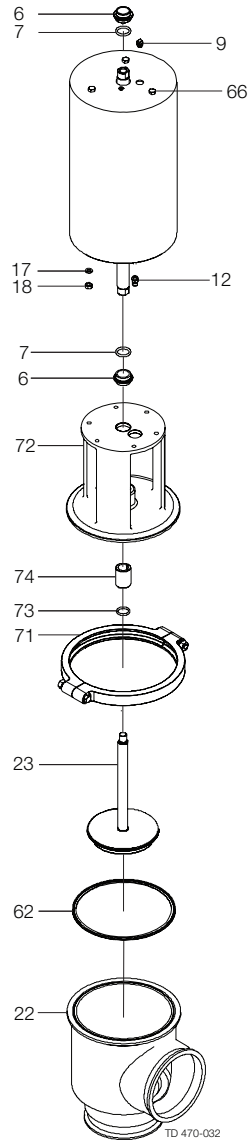

Unique 7000 Series 6-inch Valve - Low profile plug

Pos	Qty	Denomination	6"
		Actuator, complete (NO)	9613-4636-10
		Actuator, complete (NC)	9613-4636-12
6	2	Bushing	9613-4629-01
7	2	O-ring	9611-99-4898
9	1	Plug	9613-4141-01
12	1	Air fitting	9634-0814-59
66	3	Screw	9611-99-1686
Yoke			
72	1	Yoke	9613-4632-01
17	6	Washer	9611-99-1888
18	6	Nut	9611-99-0360
69	6	Pin bolt	9611-99-3618
73	□	1 O-ring, EPDM	751956
	□	1 O-ring, SFY	751957
	□	1 O-ring, Buna	755452
74	1	Bushing	762507
Clamp			
71	1	Clamp	752068
62	□	1 Gasket, Buna	9634-0557-98
	□	1 Gasket, EPDM	752055
Valve Body			
22	1	Valve body, 2 ports, clamp	9634-0520-61
	1	Valve body, 3 ports, clamp	9634-0522-02
	1	Valve body, 3 ports, clamp, inlet port weld	9634-0531-81
	1	Valve body, 3 ports, clamp, 1 port and inlet port weld ..	9634-0525-22
	1	Valve body, 2 ports, weld	9634-0525-20
	1	Valve body, 3 ports, weld	9634-0525-21
Valve body Tangential			
	1	Valve body, right, 2 ports, clamp	9634-0522-20
	1	Valve body, left, 2 ports, clamp	9634-0522-19
	1	Valve body, 3 ports, clamp	9634-0522-17
	1	Valve body, 3 ports, clamp, right port and inlet port weld	9634-0529-51
	1	Valve body, right, 2 ports, weld	773022
	1	Valve body, left, 2 ports, weld	773019
	1	Valve body, 3 ports, weld	773018
Valve Plug			
23	1	LP Plug, complete, EPDM	9613-4640-01
	1	LP Plug, complete, SFY	9613-4640-02
	1	LP Plug, complete, Buna	9613-4640-03

6"

Service kit, EPDM	□ 9611-92-6842
Service kit, SFY/EPDM	□ 9611-92-6843
Service kit, Buna	□ 9611-92-6844

Parts marked with □ are included in the service kits (product wetted parts)