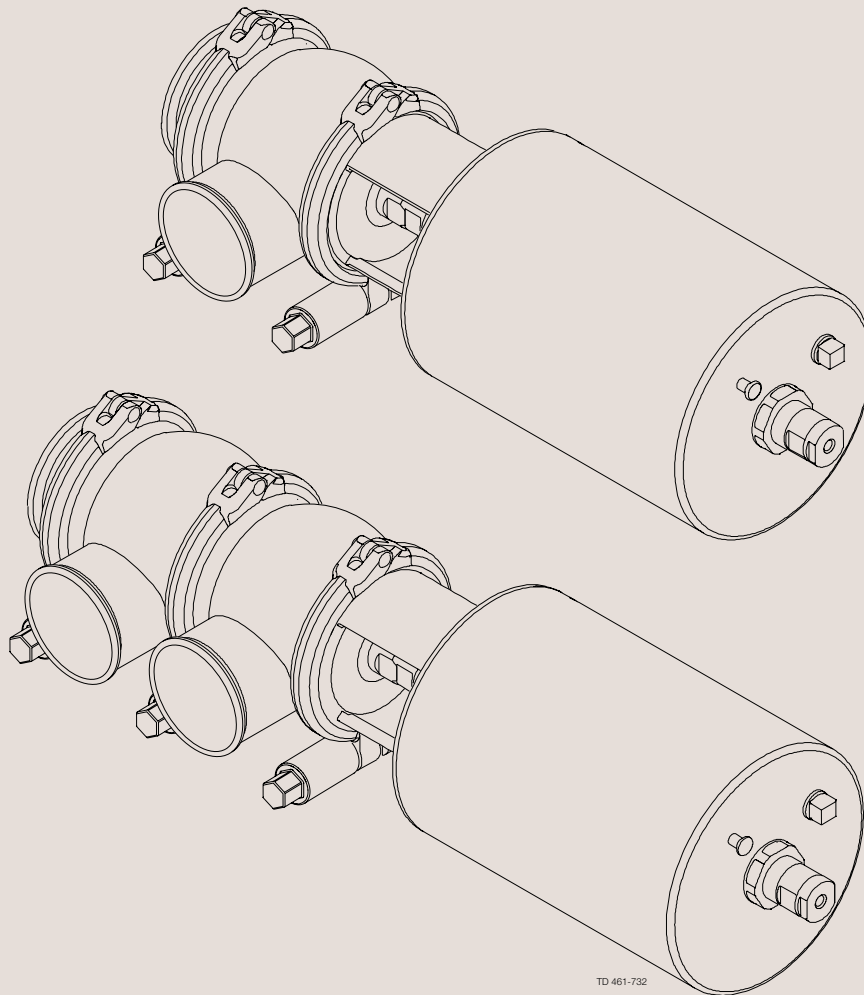

Spare Parts

Unique 7000 Series - Tangential body/Tank valve

ESE00591ENUS1 2007-09