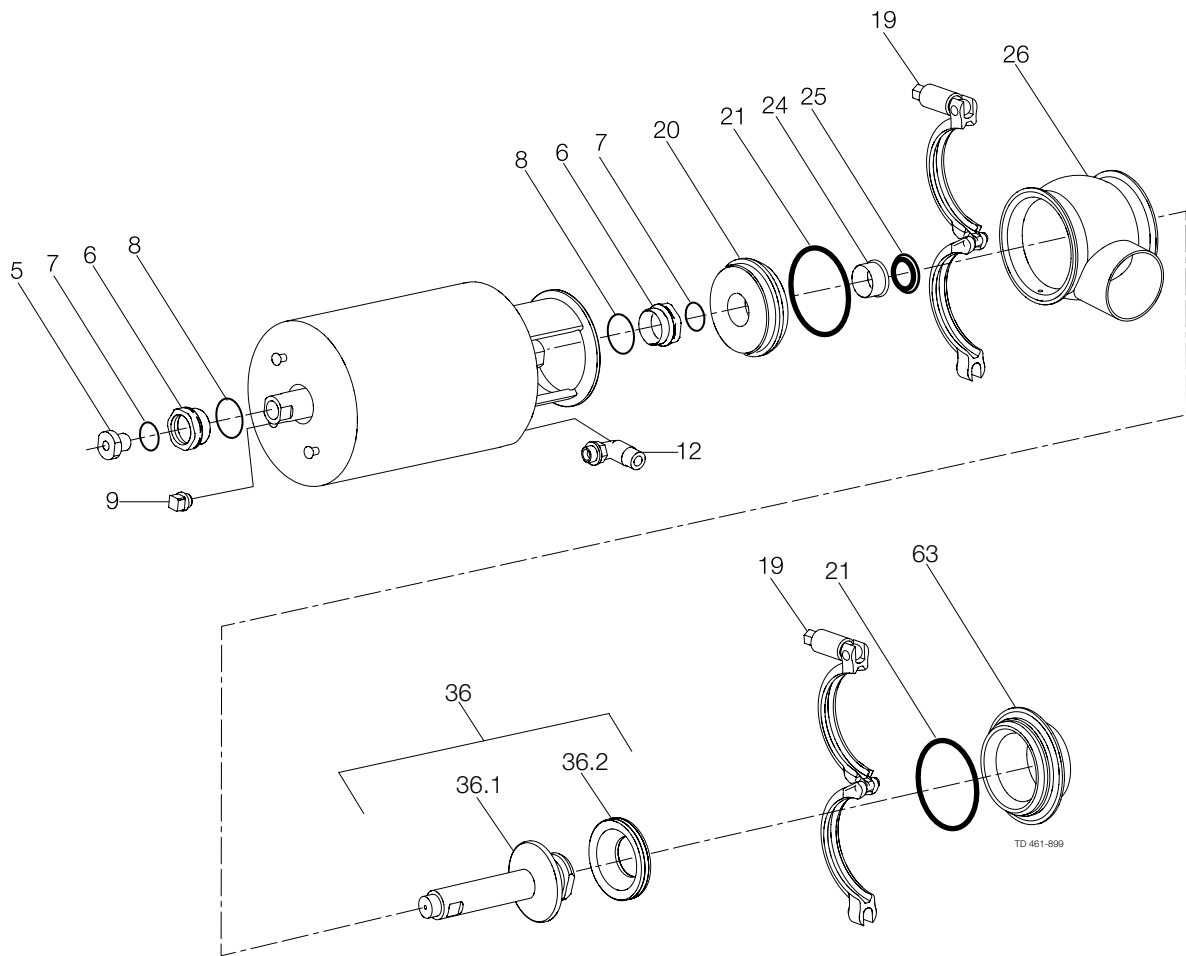

Pos.	Qty	Denomination	2"	2½"	3"	4"
Actuator						
		Actuator, complete (NO)	9613-1548-32	9613-1548-33	9613-1548-34	9613-1548-35
		Actuator, complete (NC)	9613-1548-37	9613-1548-38	9613-1548-39	9613-1548-40
		Actuator, complete (A/A)	9613-1548-42	9613-1548-43	9613-1548-44	9613-1548-45
5	1	Adapter	9613-1274-01	9613-1274-01	9613-1274-01	9613-1274-01
6	□ 2	Bushing				
7	□ 2	O-ring				
8	□ 2	O-ring				
9	1	Plug	9613-4141-01	9613-4141-01	9613-4141-01	9613-4141-01
12	1(2)	Air fitting	9611-99-4682	9611-99-4682	9611-99-4682	9611-99-4682
Clamp						
19	2	Clamp	9612-9393-23	9612-9393-24	9612-9393-25	9612-9393-26
Bonnet						
20	1	Bonnet	9613-1271-03	9613-1271-04	9613-1271-05	9613-1271-06
21	◆ 2	O-ring, EPDM (standard)				
	2	O-ring, HNBR				
	2	O-ring, FPM				
24	1	Bushing	9613-1250-02	9613-1250-02	9613-1250-02	9613-1250-02
25	◆ 1	Lip seal, EPDM (standard)				
	1	Lip seal, HNBR				
	1	Lip seal, FPM				
Valve Body						
26	1	Valve body, 1 port , clamp	9613-1690-02	9613-1690-04	9613-1690-06	9613-1690-08
	1	Valve body, 2 ports, clamp	9613-1690-18	9613-1690-20	9613-1690-22	9613-1690-24
	1	Valve body, 1 port, welding ends	9613-4448-09	9613-4448-11	9613-4448-13	9613-4448-15
	1	Valve body, 2 ports, welding ends	9613-4448-10	9613-4448-12	9613-4448-14	9613-4448-16
63	1	Port seal element, clamp	9634-0706-01	9634-0707-01	9634-0708-01	9634-0709-01
	1	Port seal element, welding ends	9634-0711-01	9634-0712-01	9634-0713-01	9634-0714-01
Valve Plug						
36	1	Plug, shut off, complete	9613-1558-03	9613-1558-04	9613-1558-05	9613-1558-06
36.1	1	Plug, shut off, ...	9613-1511-02	9613-1511-03	9613-1511-04	9613-1511-05
36.2	◆ 1	Plug seal, PTFE				
Recommended spare parts: Service kits.						
	□	Service kit, actuator	9611-92-6500	9611-92-6500	9611-92-6500	9611-92-6500
	◆	Service kit, EPDM	9611-92-6767	9611-92-6768	9611-92-6769	9611-92-6770
	◆	Service kit, HNBR	9611-92-6771	9611-92-6772	9611-92-6773	9611-92-6774
	◆	Service kit, FPM	9611-92-6775	9611-92-6776	9611-92-6777	9611-92-6778

Parts marked with □ are included in the service kits (actuator)
Parts marked with ◆ are included in the service kits (product wetted parts)

TD 900-488