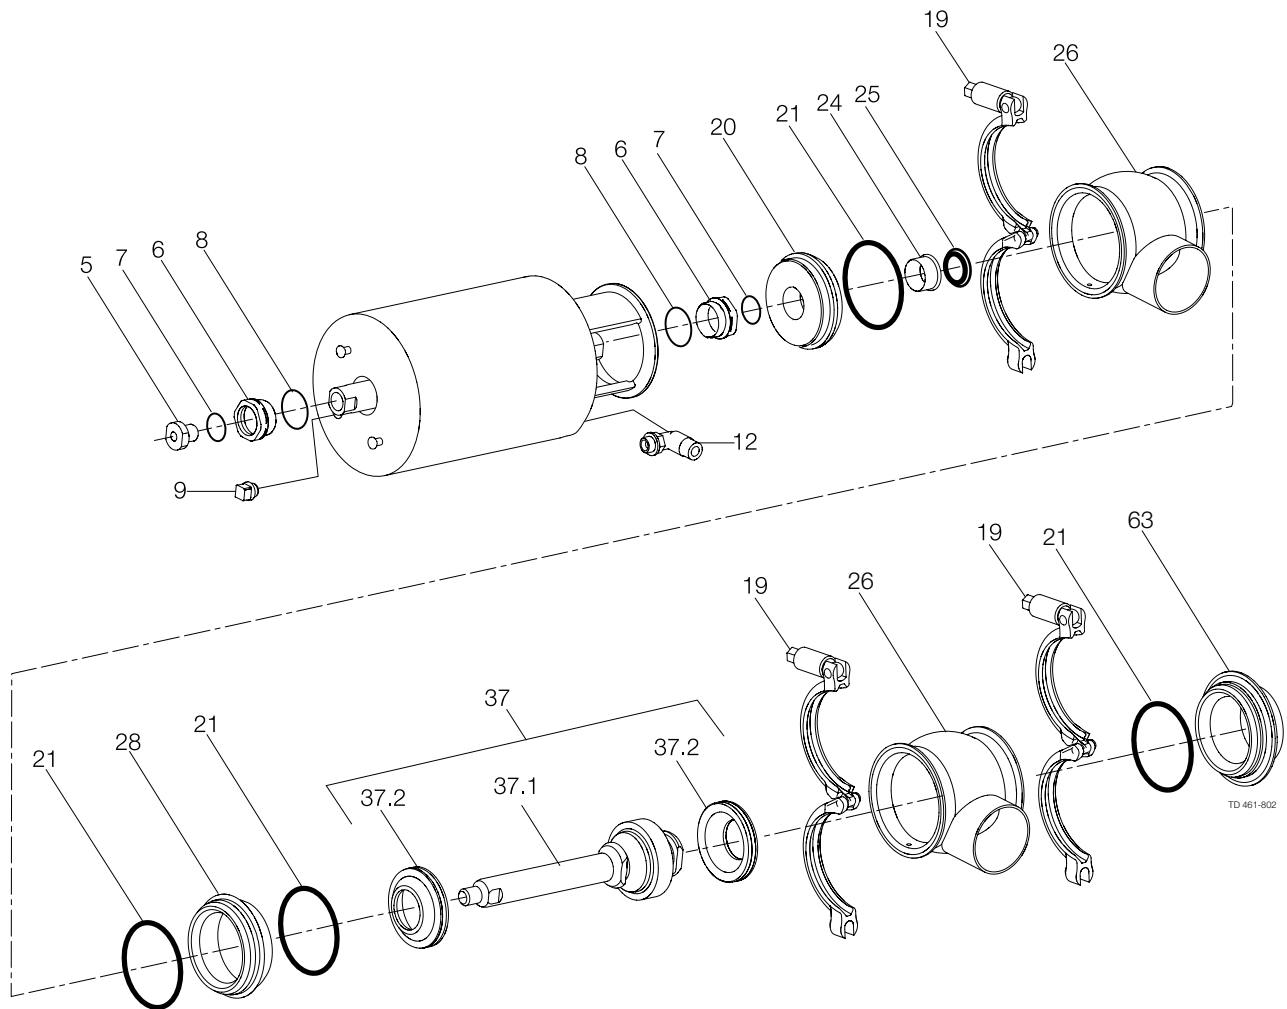

Pos.	Qty	Denomination	2"	2½"	3"	4"
Actuator						
		Actuator, complete (NO)	9613-1548-32	9613-1548-33	9613-1548-34	9613-1548-35
		Actuator, complete (NC)	9613-1548-37	9613-1548-38	9613-1548-39	9613-1548-40
		Actuator, complete (A/A)	9613-1548-42	9613-1548-43	9613-1548-44	9613-1548-45
5	1	Adapter	9613-1274-01	9613-1274-01	9613-1274-01	9613-1274-01
6	□ 2	Bushing.....				
7	□ 2	O-ring				
8	□ 2	O-ring				
9	1	Plug	9613-4141-01	9613-4141-01	9613-4141-01	9613-4141-01
12	1(2)	Air fitting.....	9611-99-4682	9611-99-4682	9611-99-4682	9611-99-4682
Clamp						
19	3	Clamp	9612-9393-23	9612-9393-24	9612-9393-25	9612-9393-26
Bonnet						
20	1	Bonnet	9613-1271-03	9613-1271-04	9613-1271-05	9613-1271-06
21	◆ 4	O-ring, EPDM (standard)				
	4	O-ring, HNBR.....				
	4	O-ring, FPM				
24	1	Bushing	9613-1250-02	9613-1250-02	9613-1250-02	9613-1250-02
25	◆ 1	Lip seal, EPDM (standard)				
	1	Lip seal, HNBR.....				
	1	Lip seal, FPM				
Seat						
28	1	Seat	9613-1275-03	9613-1275-04	9613-1275-05	9613-1275-06
Valve Body						
26	2	Valve body, 1 port , clamp	9613-1690-02	9613-1690-04	9613-1690-06	9613-1690-08
	2	Valve body, 2 ports, clamp	9613-1690-18	9613-1690-20	9613-1690-22	9613-1690-24
	2	Valve body, 1 port, welding ends	9613-4448-09	9613-4448-11	9613-4448-13	9613-4448-15
	2	Valve body, 2 ports, welding ends	9613-4448-10	9613-4448-12	9613-4448-14	9613-4448-16
63	1	Port seal element, clamp.....	9634-0706-01	9634-0707-01	9634-0708-01	9634-0709-01
	1	Port seal element, welding ends.....	9634-0711-01	9634-0712-01	9634-0713-01	9634-0714-01
Valve Plug						
37	1	Plug, change over, complete	9613-1555-03	9613-1555-04	9613-1555-05	9613-1555-06
37.1	1	Plug, change over	9613-1554-02	9613-1554-03	9613-1554-04	9613-1554-05
37.2	◆ 2	Plug seal, PTFE.....				
Recommended spare parts: Service kits						
	□	Service kit, actuator	9611-92-6500	9611-92-6500	9611-92-6500	9611-92-6500
	◆	Service kit, EPDM	9611-92-6779	9611-92-6780	9611-92-6781	9611-92-6782
	◆	Service kit, HNBR.....	9611-92-6783	9611-92-6784	9611-92-6785	9611-92-6786
	◆	Service kit, FPM	9611-92-6787	9611-92-6788	9611-92-6789	9611-92-6790

Parts marked with □ are included in the service kits (actuator)
Parts marked with ◆ are included in the service kits (product wetted parts)