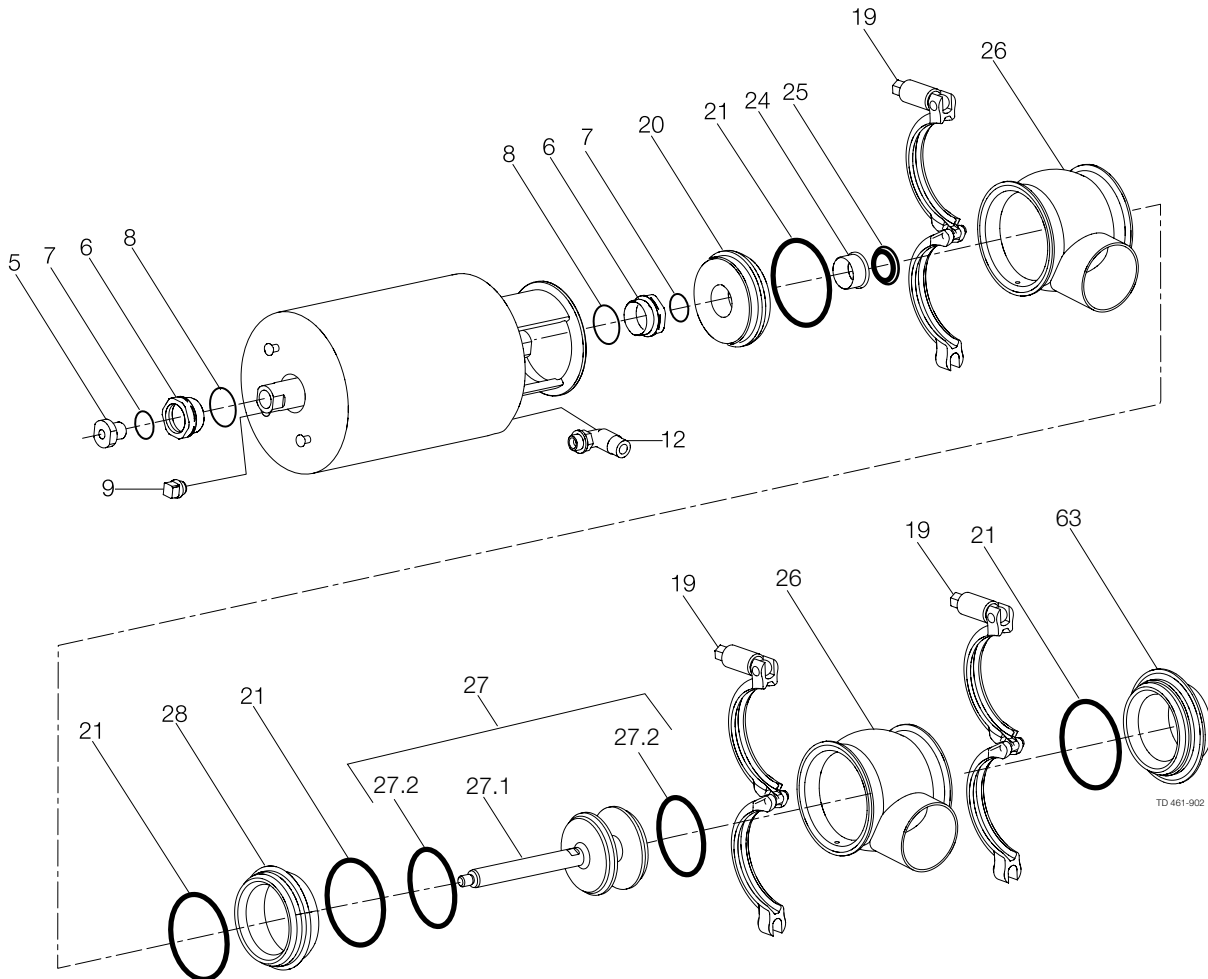

Pos.	Qty	Denomination	2"	2½"	3"	4"
Actuator						
		Actuator, complete (NO)	9613-1548-32	9613-1548-33	9613-1548-34	9613-1548-35
		Actuator, complete (NC)	9613-1548-37	9613-1548-38	9613-1548-39	9613-1548-40
		Actuator, complete (A/A)	9613-1548-42	9613-1548-43	9613-1548-44	9613-1548-45
5	1	Adapter	9613-1274-01	9613-1274-01	9613-1274-01	9613-1274-01
6	□ 2	Bushing				
7	□ 2	O-ring				
8	□ 2	O-ring				
9	1	Plug	9613-4141-01	9613-4141-01	9613-4141-01	9613-4141-01
12	1(2)	Air fitting	9611-99-4682	9611-99-4682	9611-99-4682	9611-99-4682
Clamp						
19	3	Clamp	9612-9393-23	9612-9393-24	9612-9393-25	9612-9393-26
Bonnet						
20	1	Bonnet	9613-1271-03	9613-1271-04	9613-1271-05	9613-1271-06
21	◆ 4	O-ring, EPDM (standard)				
	4	O-ring, HNBR				
	4	O-ring, FPM				
24	1	Bushing	9613-1250-02	9613-1250-02	9613-1250-02	9613-1250-02
25	◆ 1	Lip seal, EPDM (standard)				
	1	Lip seal, HNBR				
	1	Lip seal, FPM				
Seat						
28	1	Seat	9613-1275-03	9613-1275-04	9613-1275-05	9613-1275-06
Valve Body						
26	2	Valve body, 1 port , clamp	9613-1690-02	9613-1690-04	9613-1690-06	9613-1690-08
	2	Valve body, 2 ports, clamp	9613-1690-18	9613-1690-20	9613-1690-22	9613-1690-24
	2	Valve body, 1 port, welding ends	9613-4448-09	9613-4448-11	9613-4448-13	9613-4448-15
	2	Valve body, 2 ports, welding ends	9613-4448-10	9613-4448-12	9613-4448-14	9613-4448-16
63	1	Port seal element, clamp	9634-0706-01	9634-0707-01	9634-0708-01	9634-0709-01
	1	Port seal element, welding ends	9634-0711-01	9634-0712-01	9634-0713-01	9634-0714-01
Valve Plug						
27	1	Plug, ISO complete, EPDM (standard)	9613-1277-03	9613-1277-04	9613-1277-05	9613-1277-06
	1	Plug, ISO complete, HNBR	9613-1277-15	9613-1277-16	9613-1277-17	9613-1277-18
	1	Plug, ISO complete, FPM	9613-1277-27	9613-1277-28	9613-1277-29	9613-1277-30
27.1	1	Plug, ISO	9613-1400-03	9613-1400-04	9613-1400-05	9613-1400-06
27.2	◆ 2	Plug seal, EPDM (standard)				
	2	Plug seal, HNBR				
	2	Plug seal, FPM				
Recommended spare parts: Service kits.						
	□	Service kit, actuator	9611-92-6500	9611-92-6500	9611-92-6500	9611-92-6500
	◆	Service kit, EPDM	9611-92-6755	9611-92-6756	9611-92-6757	9611-92-6758
	◆	Service kit, HNBR	9611-92-6759	9611-92-6760	9611-92-6761	9611-92-6762
	◆	Service kit, FPM	9611-92-6763	9611-92-6764	9611-92-6765	9611-92-6766

Parts marked with □ are included in the service kits (actuator)

Parts marked with ◆ are included in the service kits (product wetted parts)