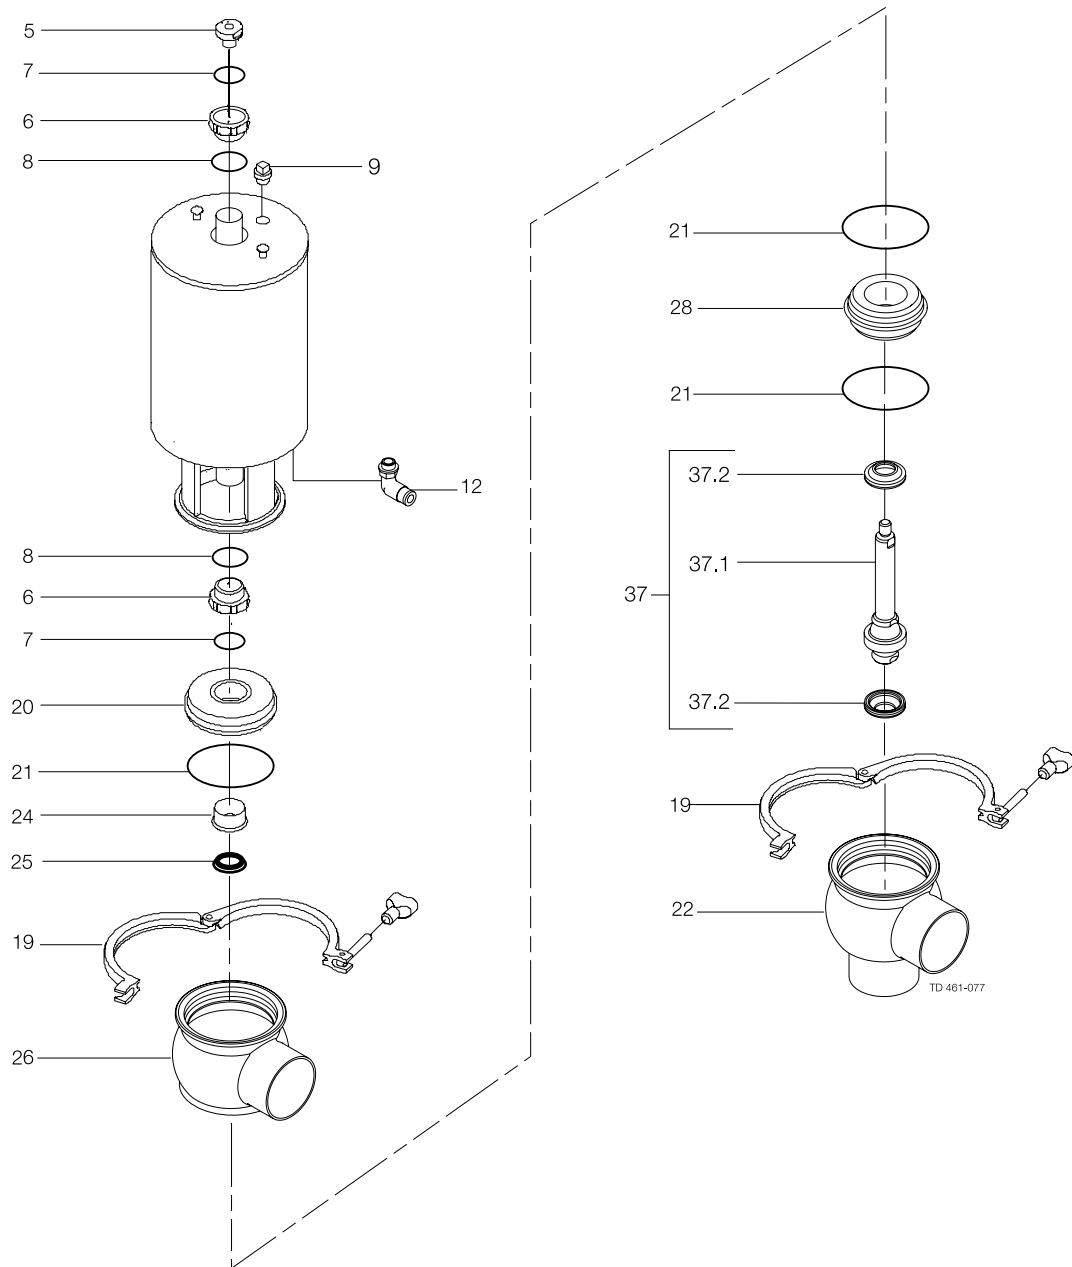

Pos.	Qty	Denomination	2½"	3"	4"
Actuator					
		Actuator, complete (NO)	9613-1548-33	9613-1548-34	9613-1548-35
		Actuator, complete (NC)	9613-1548-38	9613-1548-39	9613-1548-40
		Actuator, complete (A/A).....	9613-1548-43	9613-1548-44	9613-1548-45
	5	Adapter	9613-1274-01	9613-1274-01	9613-1274-01
☐	6	Bushing.....			
☐	7	O-ring.....			
☐	8	O-ring.....			
	9	Plug	9613-4141-01	9613-4141-01	9613-4141-01
	12	Air fitting	9611-99-4682	9611-99-4682	9611-99-4682
Clamp					
	19	Clamp	9612-9393-18	9612-9393-19	9612-9393-20
Bonnet					
	20	Bonnet	9613-1271-04	9613-1271-05	9613-1271-06
▲	21	O-ring, EPDM (standard)			
	3	O-ring, NBR			
	3	O-ring, FPM			
	24	Bushing	9613-1250-02	9613-1250-02	9613-1250-02
▲	25	Lip seal, EPDM (standard)			
	1	Lip seal, NBR			
	1	Lip seal, FPM			
Seat					
	28	Seat	9613-1275-04	9613-1275-05	9613-1275-06
Valve Body					
	26	Valve body, upper, 1 port, clamp	9613-1615-07	9613-1615-09	9613-1615-11
	1	Valve body, upper, 2 ports, clamp.....	9613-1615-08	9613-1615-10	9613-1615-12
	1	Valve body, upper, 1 port, weld	9613-1393-19	9613-1393-21	9613-1393-23
	1	Valve body, upper, 2 ports, weld.....	9613-1393-20	9613-1393-22	9613-1393-24
	22	Valve body, lower, 2 ports, clamp	9613-1616-07	9613-1616-09	9613-1616-11
	1	Valve body, lower, 3 ports, clamp	9613-1616-08	9613-1616-10	9613-1616-12
	1	Valve body, lower, 2 ports, weld	9613-1395-19	9613-1395-21	9613-1395-23
	1	Valve body, lower, 3 ports, weld	9613-1395-20	9613-1395-22	9613-1395-24
Valve Plug					
	37	Plug, change over, complete	9613-1555-04	9613-1555-05	9613-1555-06
	37.1	Plug, change over	9613-1554-03	9613-1554-04	9613-1554-05
▲	37.2	Plug seal, PTFE.....			

Recommended spare parts

Service kits					
☐		Service kit, actuator.....	9611-92-6500	9611-92-6500	9611-92-6500
▲		Service kit, EPDM.....	9611-92-6635	9611-92-6636	9611-92-6637
▲		Service kit, HNBR.....	9611-92-6640	9611-92-6641	9611-92-6642
▲		Service kit, FPM	9611-92-6645	9611-92-6646	9611-92-6647

Parts marked with ☐ are included in the service kits (actuator)
Parts marked with ▲ are included in the service kits (product wetted parts)

Tool for bushing (pos. 24) 9613-1609-01