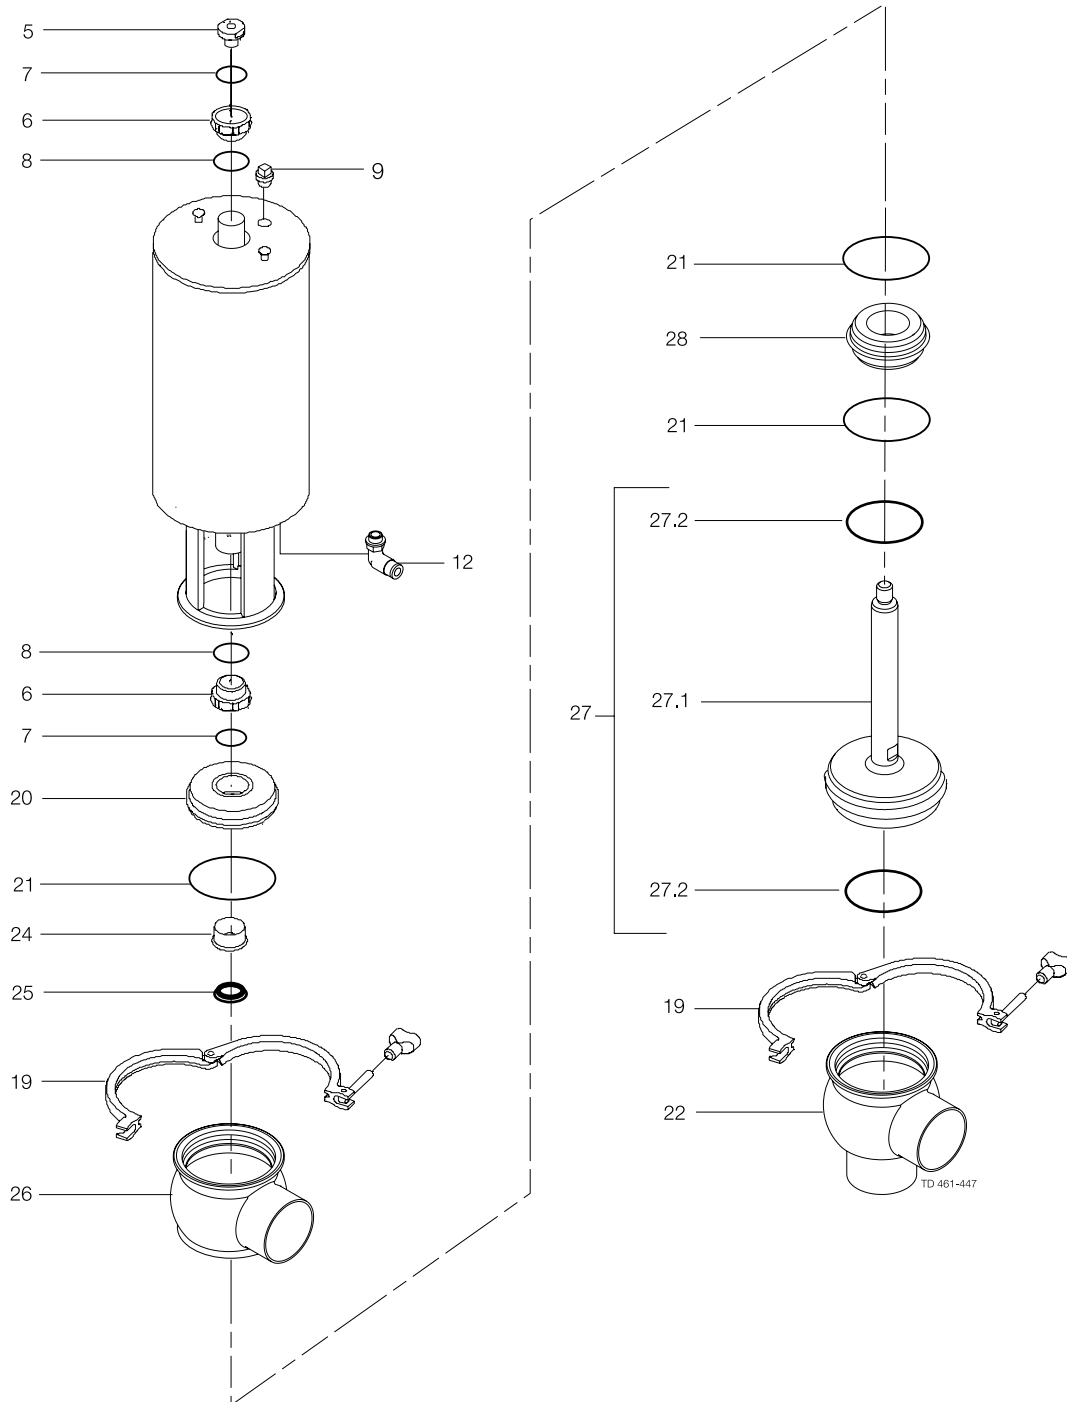

Pos.	Qty	Denomination	2½"	3"	4"
Actuator					
		Actuator, complete (NO)	9613-1548-48	9613-1548-49	9613-1548-50
		Actuator, complete (NC)	9613-1548-53	9613-1548-54	9613-1548-55
		Actuator, complete (A/A).....	9613-1548-58	9613-1548-59	9613-1548-60
	5	Adapter	9613-1274-01	9613-1274-01	9613-1274-01
☐	6	Bushing.....			
☐	7	O-ring.....			
☐	8	O-ring.....			
	9	Plug	9613-4141-01	9613-4141-01	9613-4141-01
	12	Air fitting	9611-99-4682	9611-99-4682	9611-99-4682
Clamp					
	19	Clamp	9612-9393-18	9612-9393-19	9612-9393-20
Bonnet					
	20	Bonnet	9613-1271-04	9613-1271-05	9613-1271-06
▲	21	O-ring, EPDM (standard)			
	3	O-ring, NBR			
	3	O-ring, FPM			
	24	Bushing.....	9613-1250-02	9613-1250-02	9613-1250-02
▲	25	Lip seal, EPDM (standard)			
	1	Lip seal, NBR			
	1	Lip seal, FPM			
Seat					
	28	Seat	9613-1275-04	9613-1275-05	9613-1275-06
Valve Body					
	26	Valve body, upper, 1 port, clamp	9613-1615-07	9613-1615-09	9613-1615-11
	1	Valve body, upper, 2 ports, clamp.....	9613-1615-08	9613-1615-10	9613-1615-12
	1	Valve body, upper, 1 port, weld.....	9613-1393-19	9613-1393-21	9613-1393-23
	1	Valve body, upper, 2 ports, weld.....	9613-1393-20	9613-1393-22	9613-1393-24
	22	Valve body, lower, 2 ports, clamp	9613-1616-07	9613-1616-09	9613-1616-11
	1	Valve body, lower, 3 ports, clamp	9613-1616-08	9613-1616-10	9613-1616-12
	1	Valve body, lower, 2 ports, weld	9613-1395-19	9613-1395-21	9613-1395-23
	1	Valve body, lower, 3 ports, weld	9613-1395-20	9613-1395-22	9613-1395-24
Valve Plug					
	27	Plug, change over, complete, EPDM (std).....	9613-1620-04	9613-1620-05	9613-1620-06
	1	Plug, change over, complete, HNBR	9613-1620-10	9613-1620-11	9613-1620-12
	1	Plug, change over, complete, FPM.....	9613-1620-16	9613-1620-17	9613-1620-18
	27.1	Plug, change over	9613-1596-01	9613-1597-01	9613-1598-01
▲	27.2	Plug seal, EPDM (standard)			
	2	Plug seal, HNBR			
	2	Plug seal, FPM			

Recommended spare parts

Service kits					
☐		Service kit, actuator.....	9611-92-6500	9611-92-6500	9611-92-6500
▲		Service kit, EPDM.....	9611-92-6582	9611-92-6583	9611-92-6584
▲		Service kit, HNBR.....	9611-92-6588	9611-92-6589	9611-92-6590
▲		Service kit, FPM	9611-92-6594	9611-92-6595	9611-92-6596

Parts marked with ☐ are included in the service kits (actuator)

Parts marked with ▲ are included in the service kits (product wetted parts)

Tool for bushing (pos. 24) 9613-1609-01