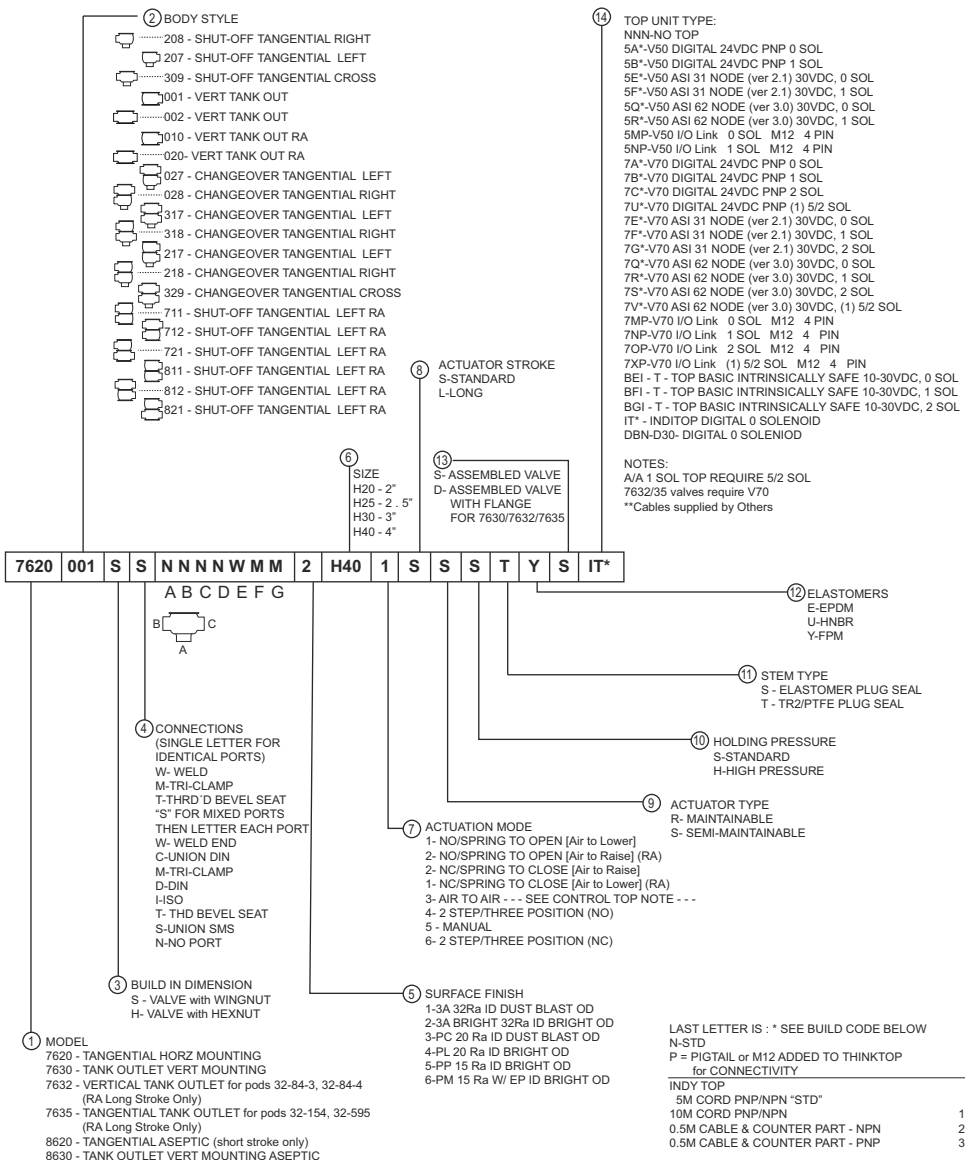

Alfa Laval Unique SSV Tank Outlet

Product description

MODEL NUMBER ALL PORTS TRI - CLAMP													
①	②	③	④	⑤	⑥	⑦	⑧	⑨	⑩	⑪	⑫	⑬	⑭
7620	- 208	- S - M - 2	H20	1	S	S	S	T	Y	S	ITN		

COMBINATION PORTS WELD AND TRI-CLAMP													
①	②	③	④	⑤	⑥	⑦	⑧	⑨	⑩	⑪	⑫	⑬	⑭
7620	- 208	- S - S	M W N N N N N	2	H20	1	S	S	S	T	Y	S	ITN