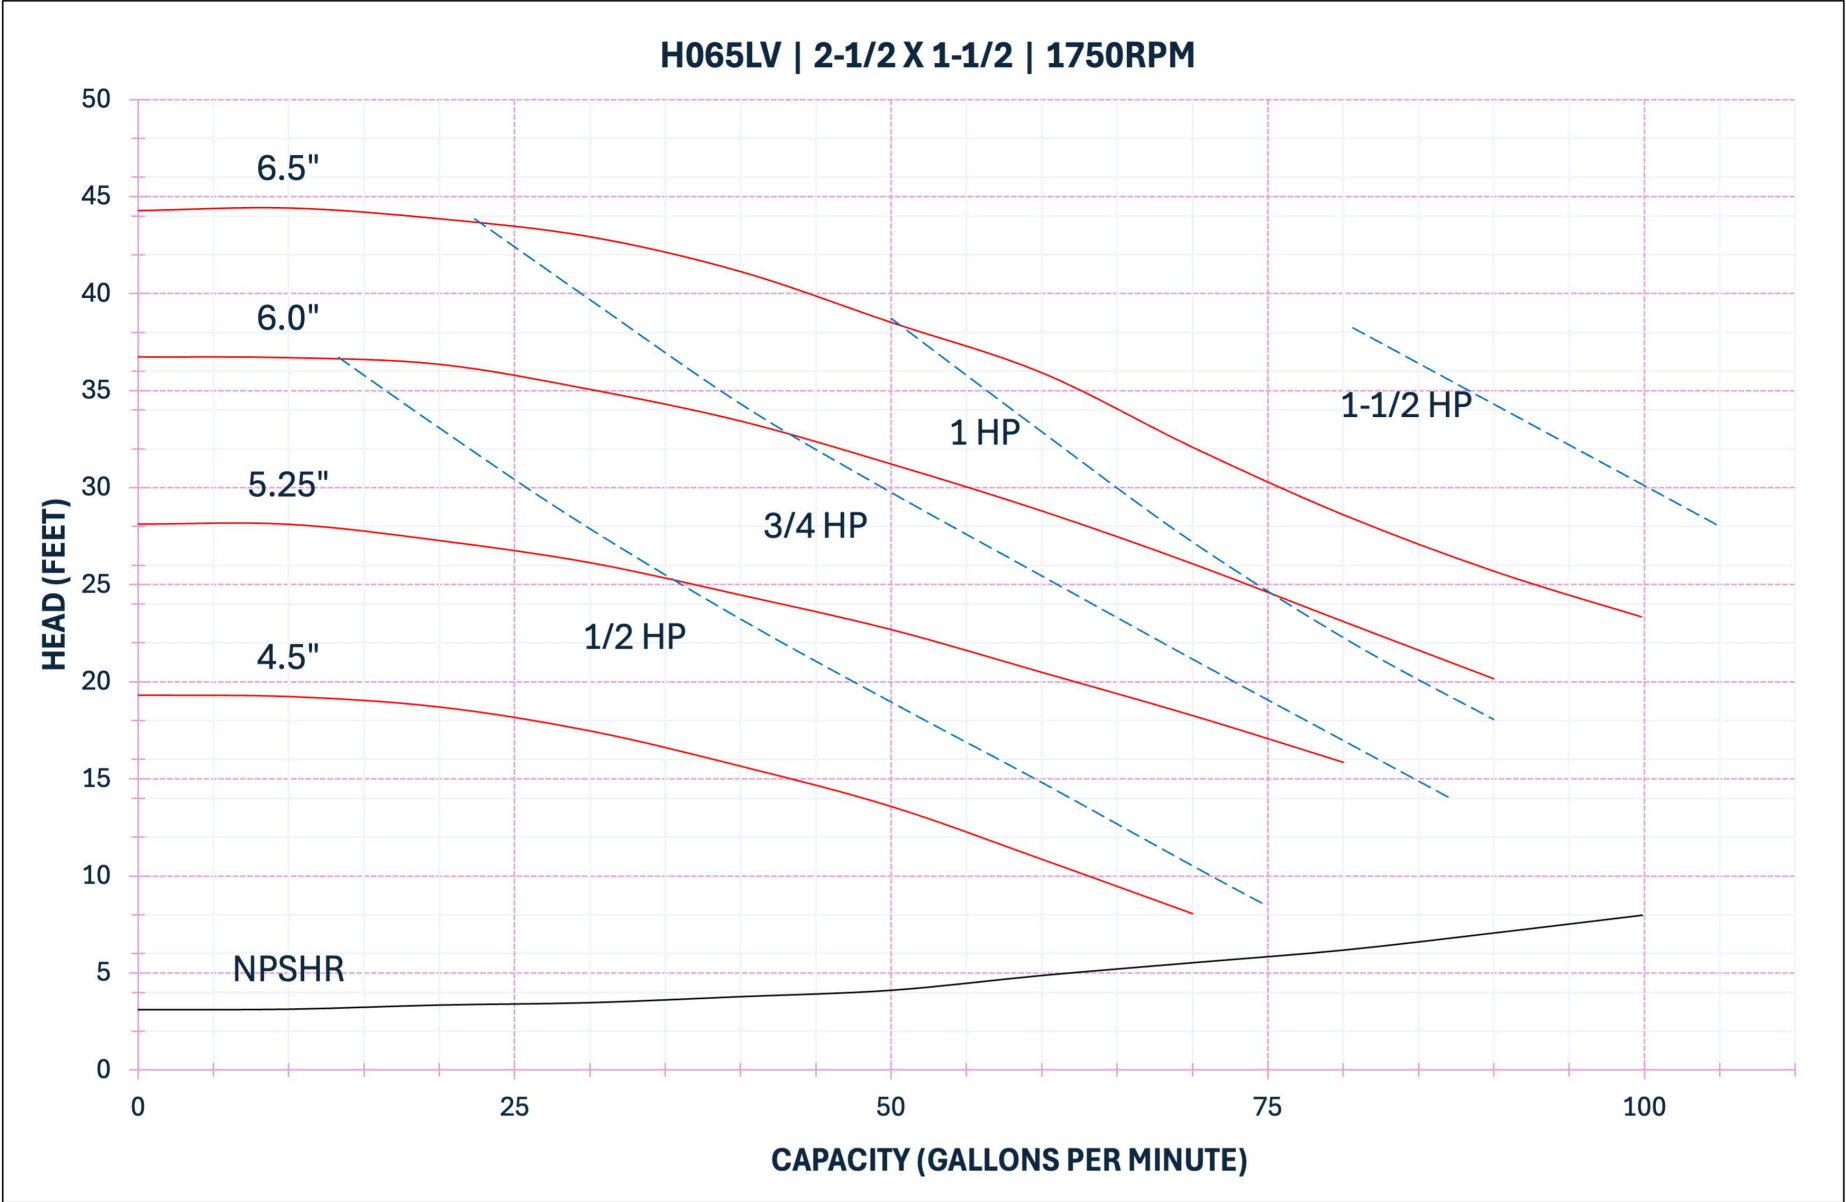

**AMPCO PUMPS COMPANY, INC.**  
**H045 Series 1½ x 1½**  
**1750 RPM**

**H045 | 1-1/2 X 1-1/2 | 1750RPM**

**AMPCO PUMPS COMPANY, INC.**  
**H045 Series 2 x 1½**  
**1750 RPM**

**AMPCO PUMPS COMPANY, INC.**  
**H065 Series 2½ x 2**  
**1750 RPM**

**AMPCO PUMPS COMPANY, INC.**  
**H065HV Series 3 x 2**  
**1750 RPM**

**AMPCO PUMPS COMPANY, INC.**  
**H065LV Series 1½ x 1½**  
**1750 RPM**

**AMPCO PUMPS COMPANY, INC.**  
**H065LV Series 2½ x 1½**  
**1750 RPM**