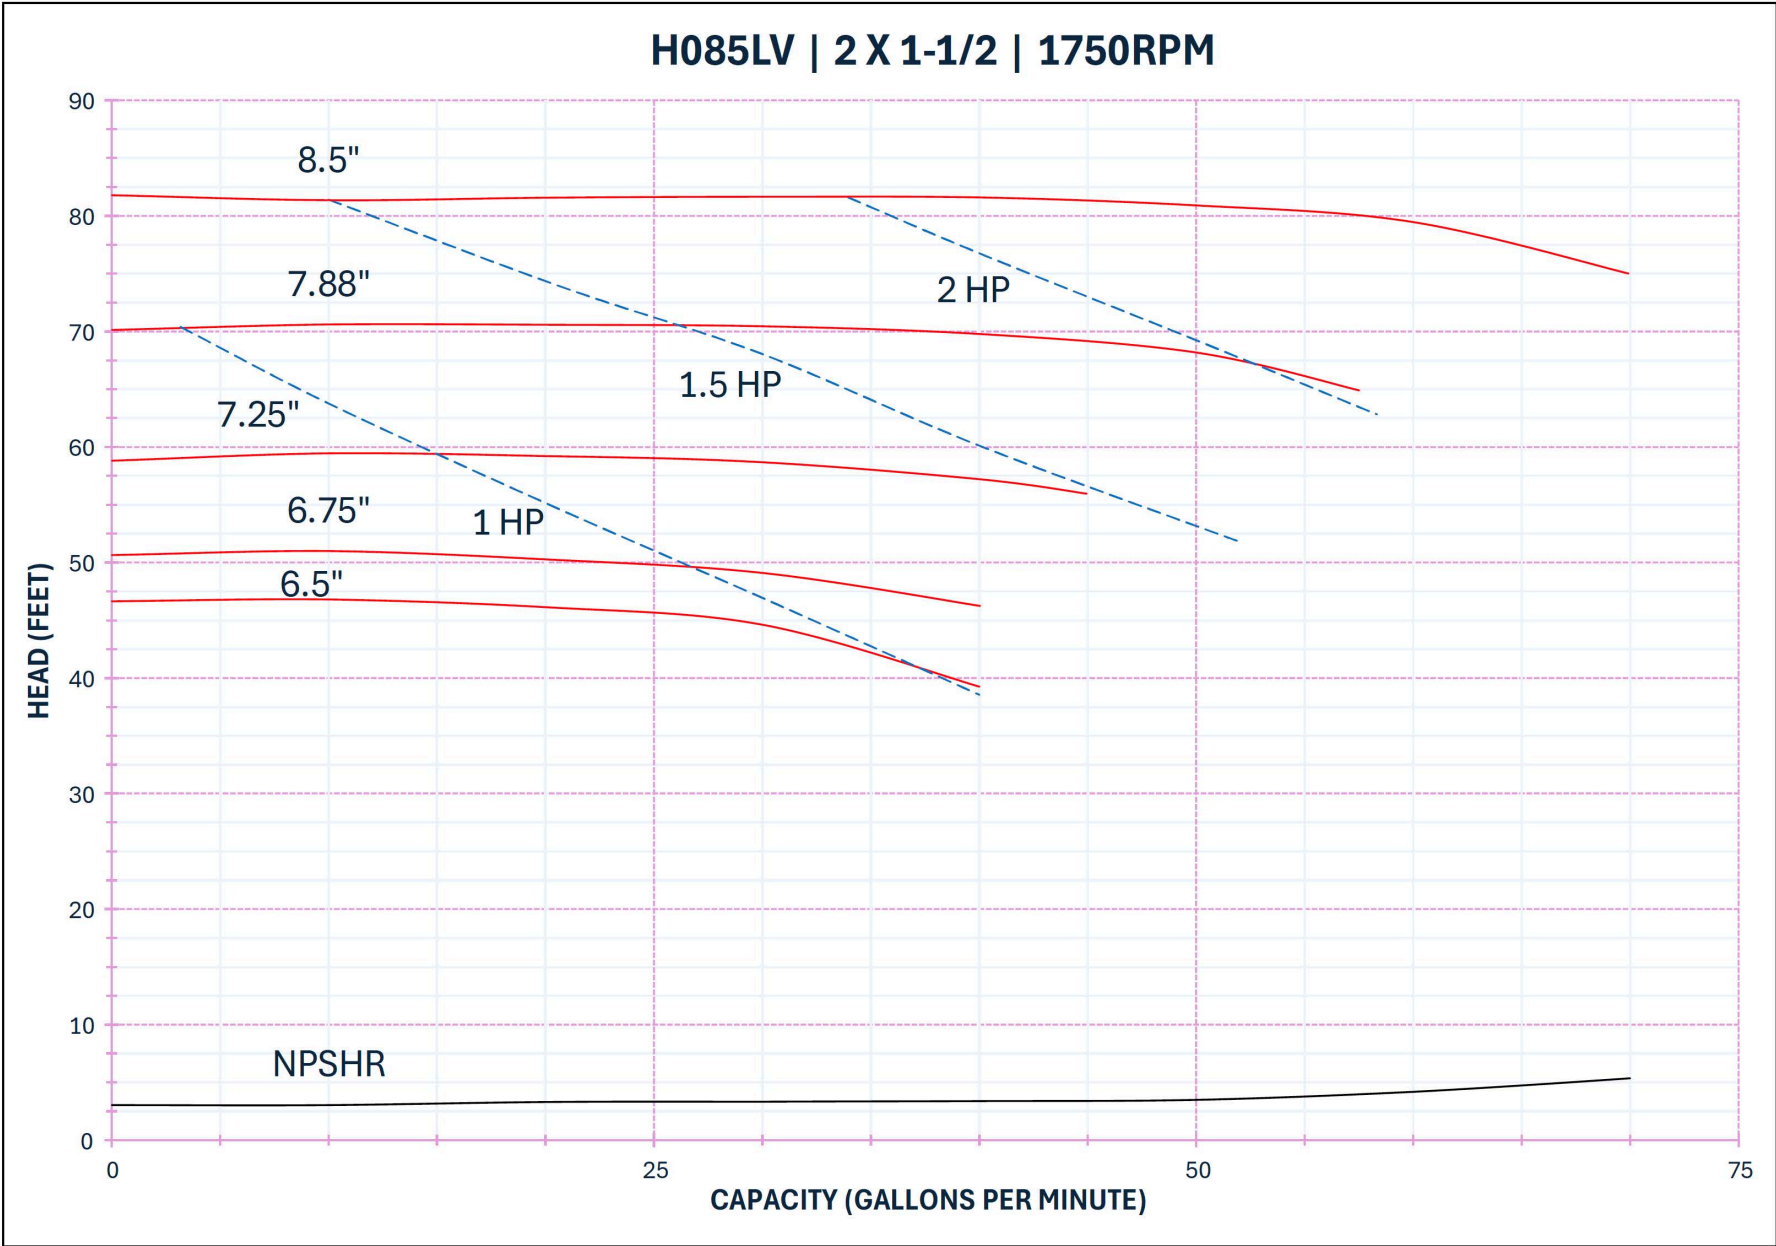

AMPCO PUMPS COMPANY, INC.
H085LV Series 2 x 1½
1750 RPM