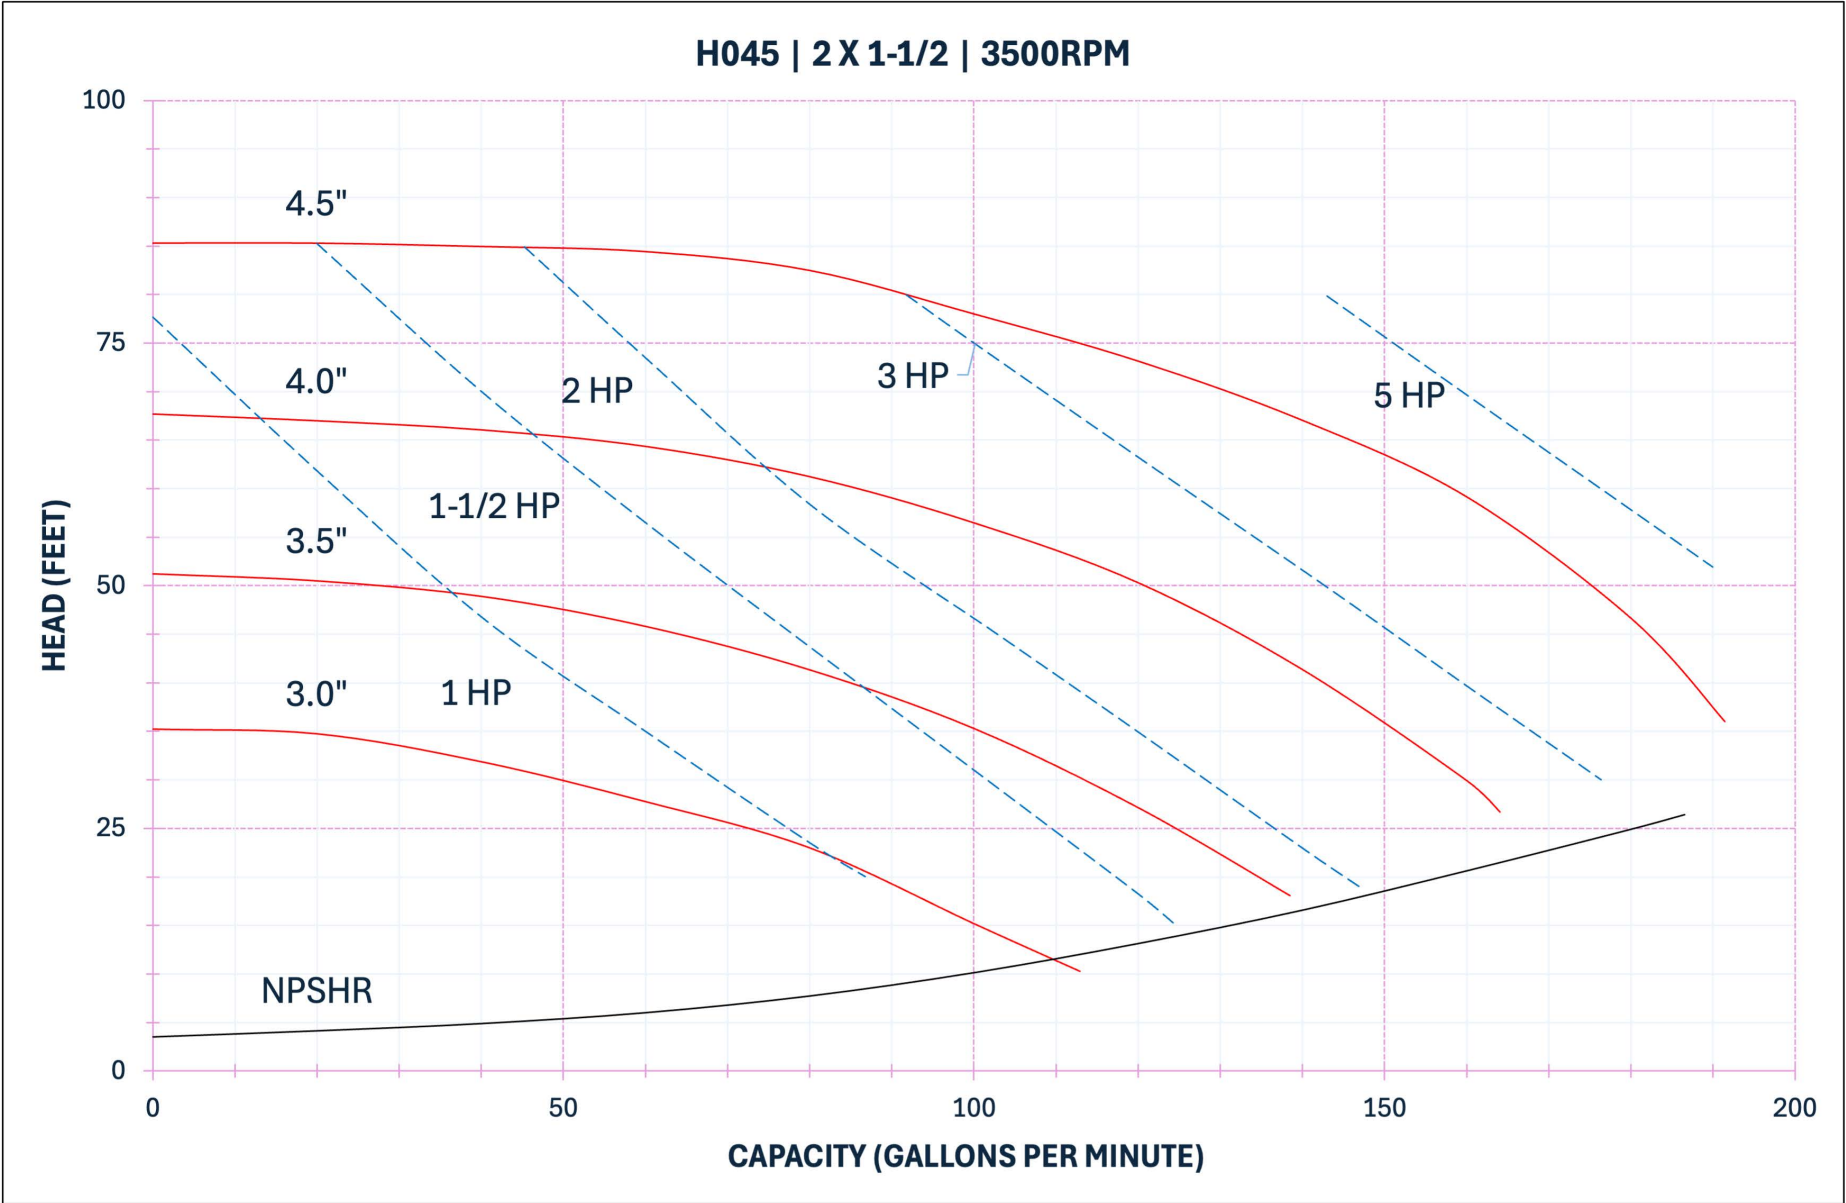

**H105 | 4 X 4 | 1750RPM**

AMPCO PUMPS COMPANY, INC.

H105 Series 6 x 4

1750 RPM

H105 | 6 X 4 | 1750RPM

**AMPCO PUMPS COMPANY, INC.**  
**H045 Series 1½ x 1½**  
**3500 RPM**

**AMPCO PUMPS COMPANY, INC.**  
**H045 Series 2 x 1½**  
**3500 RPM**