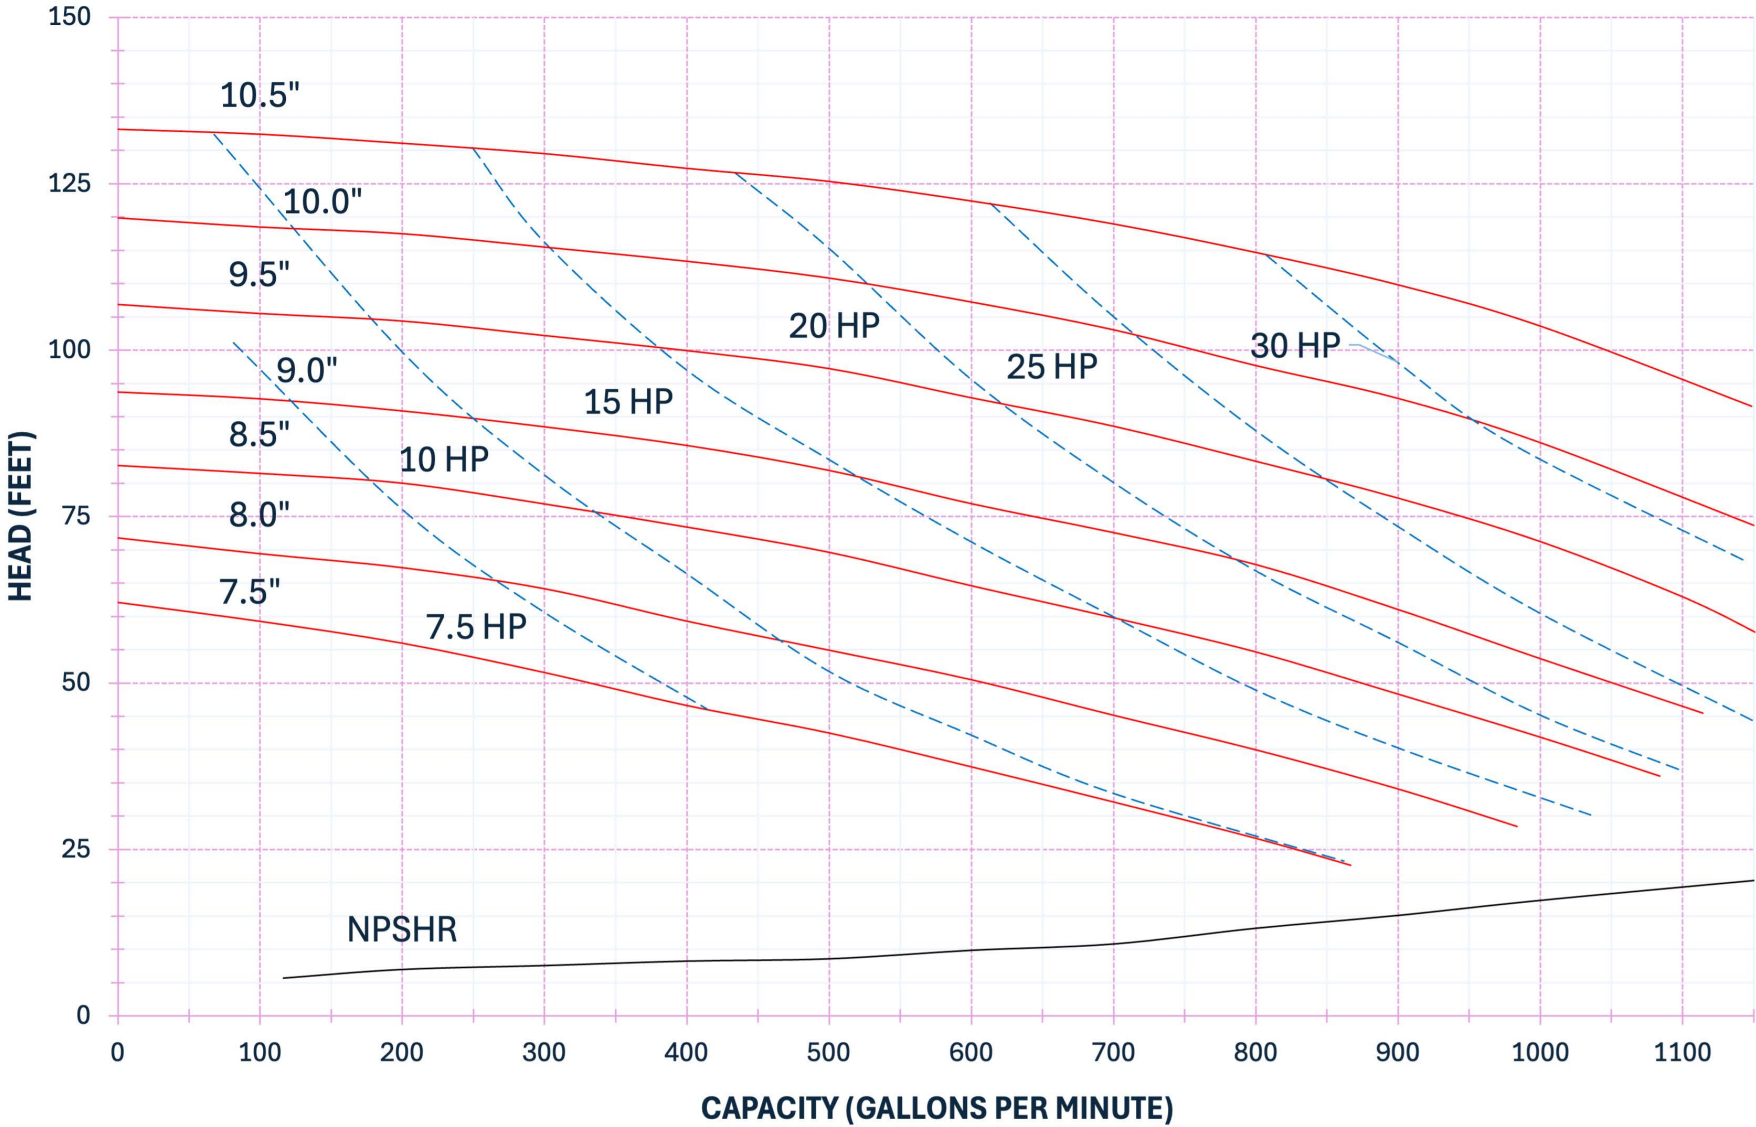

AMPCO PUMPS COMPANY, INC.

H105 Series 4 x 4

1750 RPM

H105 | 4 X 4 | 1750RPM