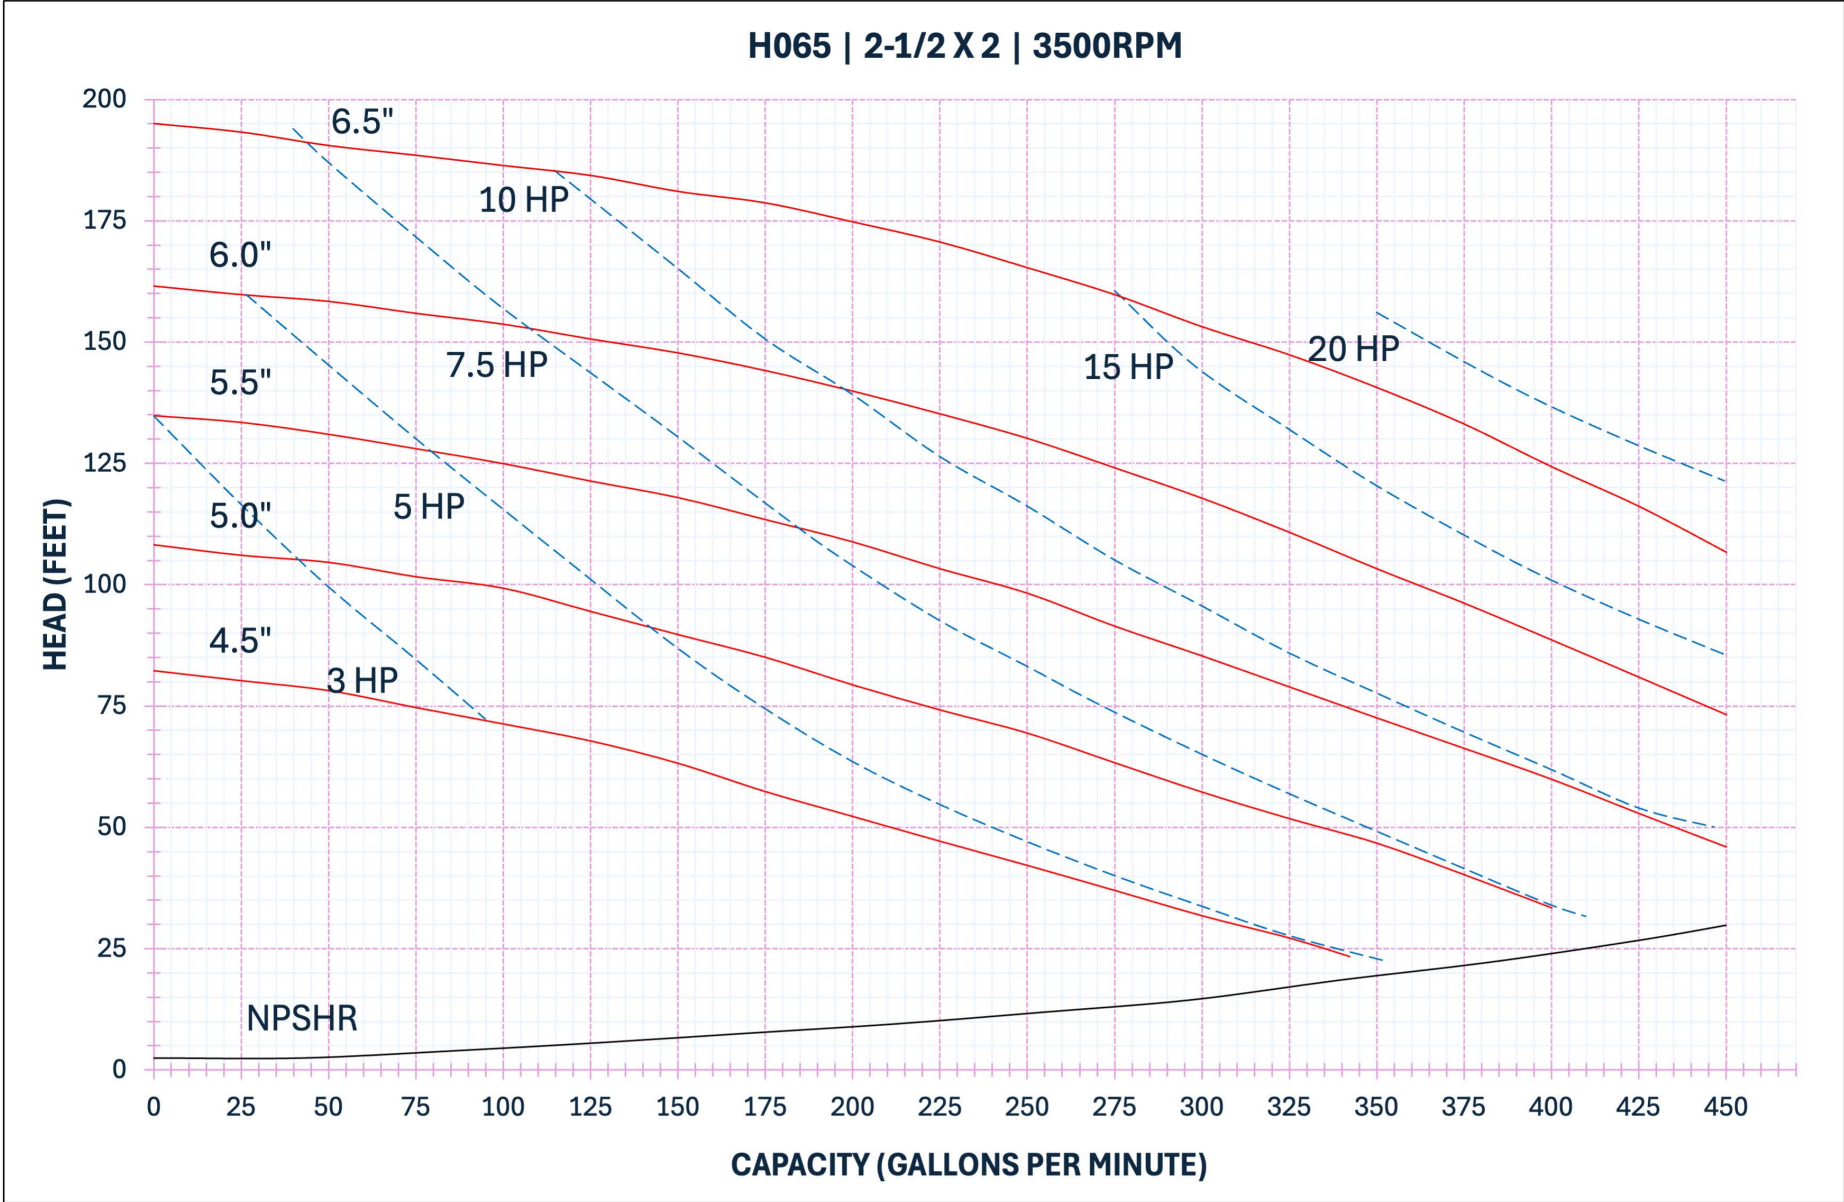

AMPCO PUMPS COMPANY, INC.
H065 Series 2½ x 2
3500 RPM