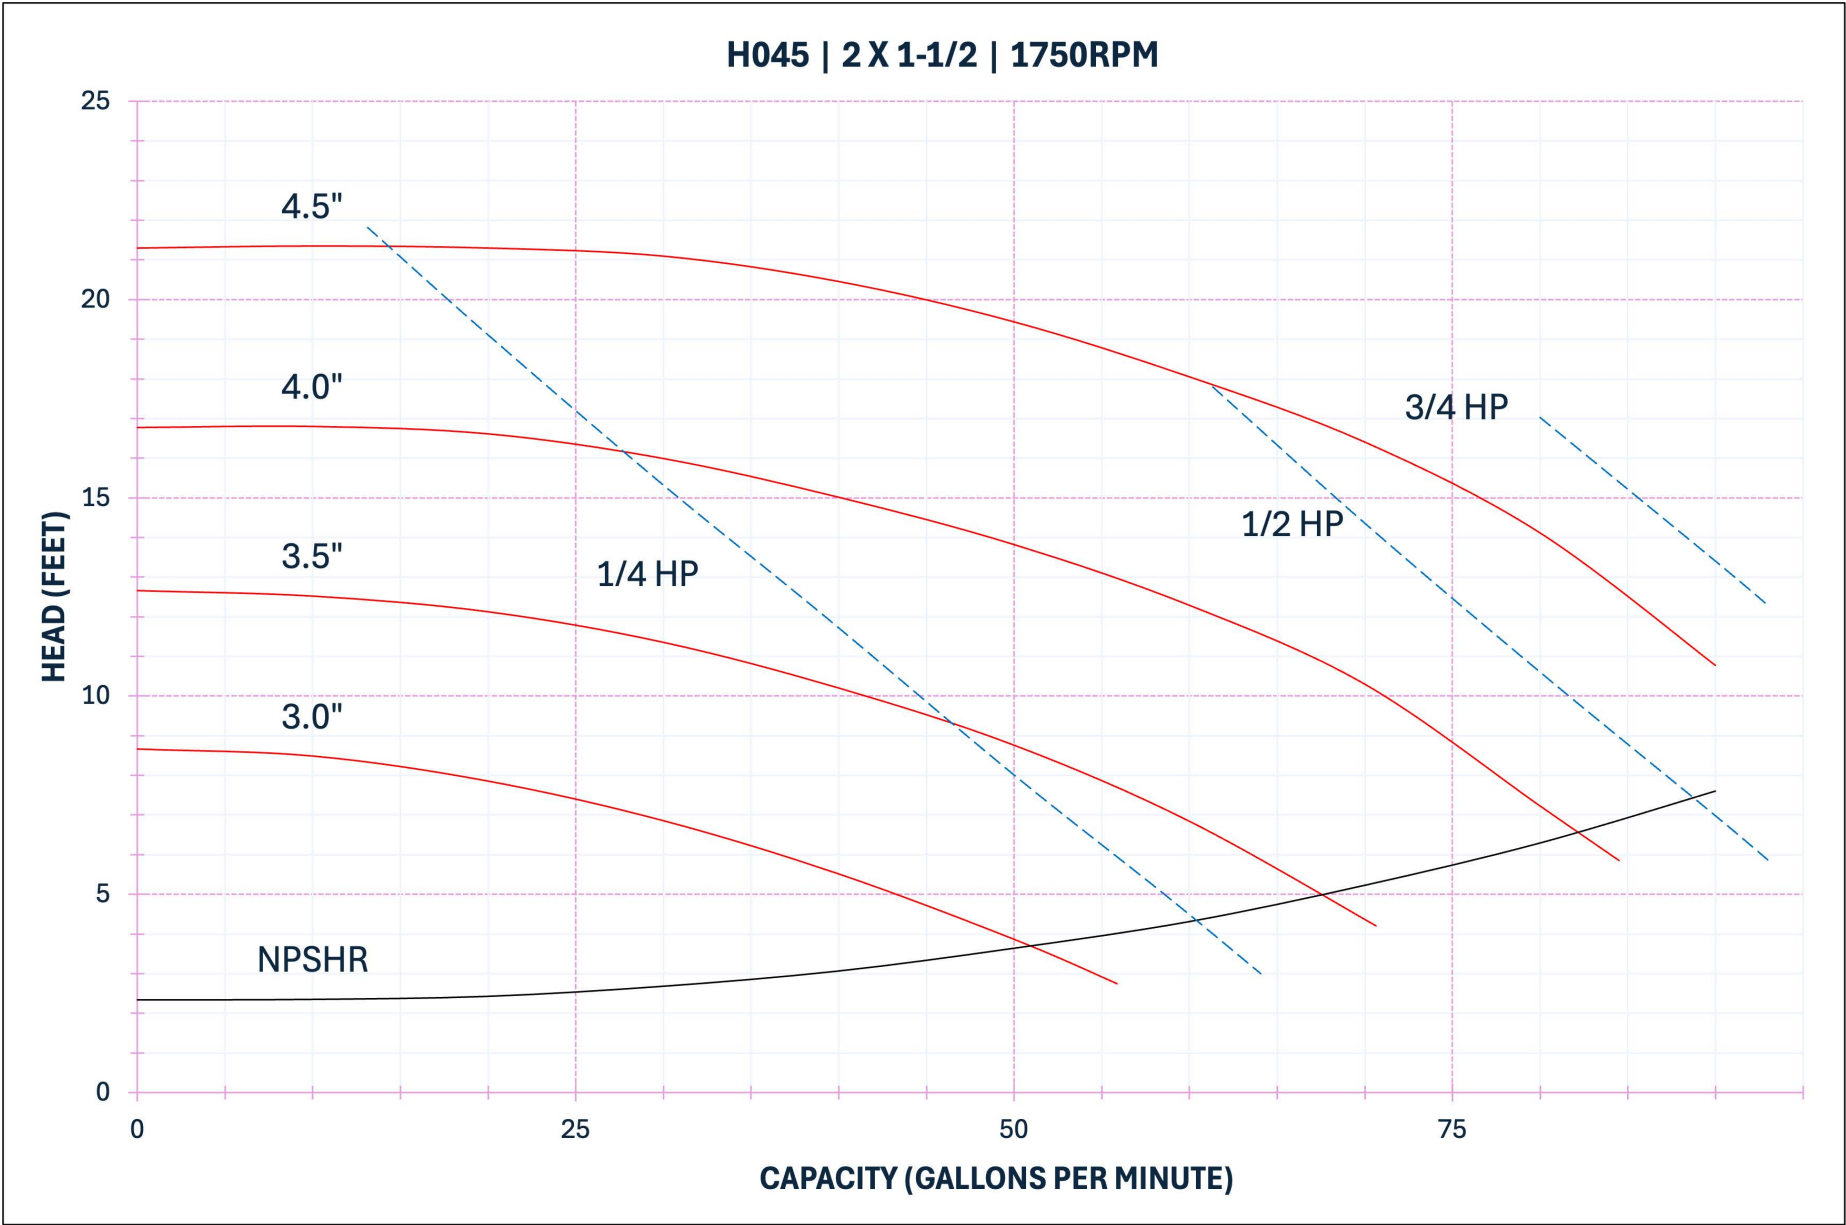

**AMPCO PUMPS COMPANY, INC.**  
**H045 Series 1½ x 1½**  
**1750 RPM**

**H045 | 1-1/2 X 1-1/2 | 1750RPM**

**AMPCO PUMPS COMPANY, INC.**  
**H045 Series 2 x 1½**  
**1750 RPM**

**AMPCO PUMPS COMPANY, INC.**  
**H065 Series 2½ x 2**  
**1750 RPM**