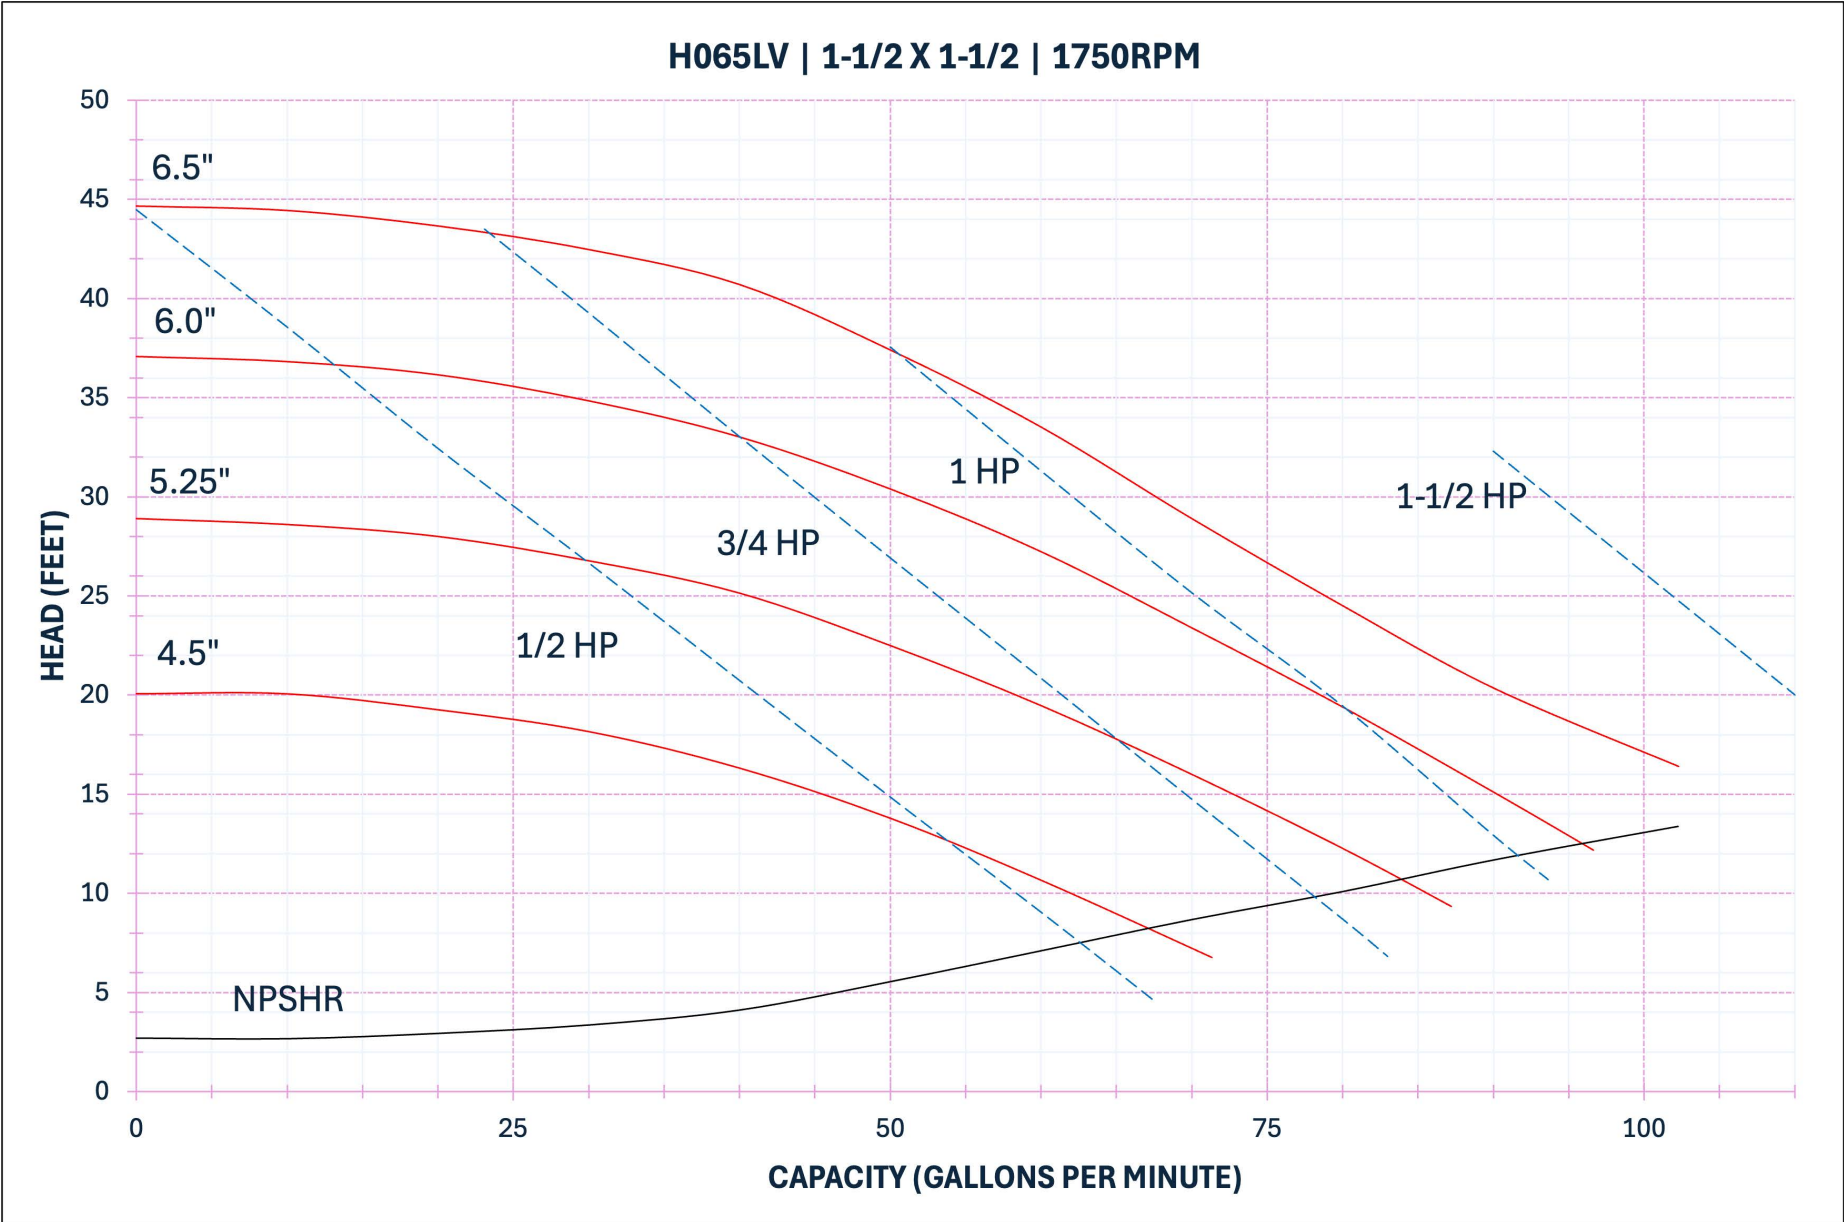

AMPCO PUMPS COMPANY, INC.
H065LV Series 1½ x 1½
1750 RPM