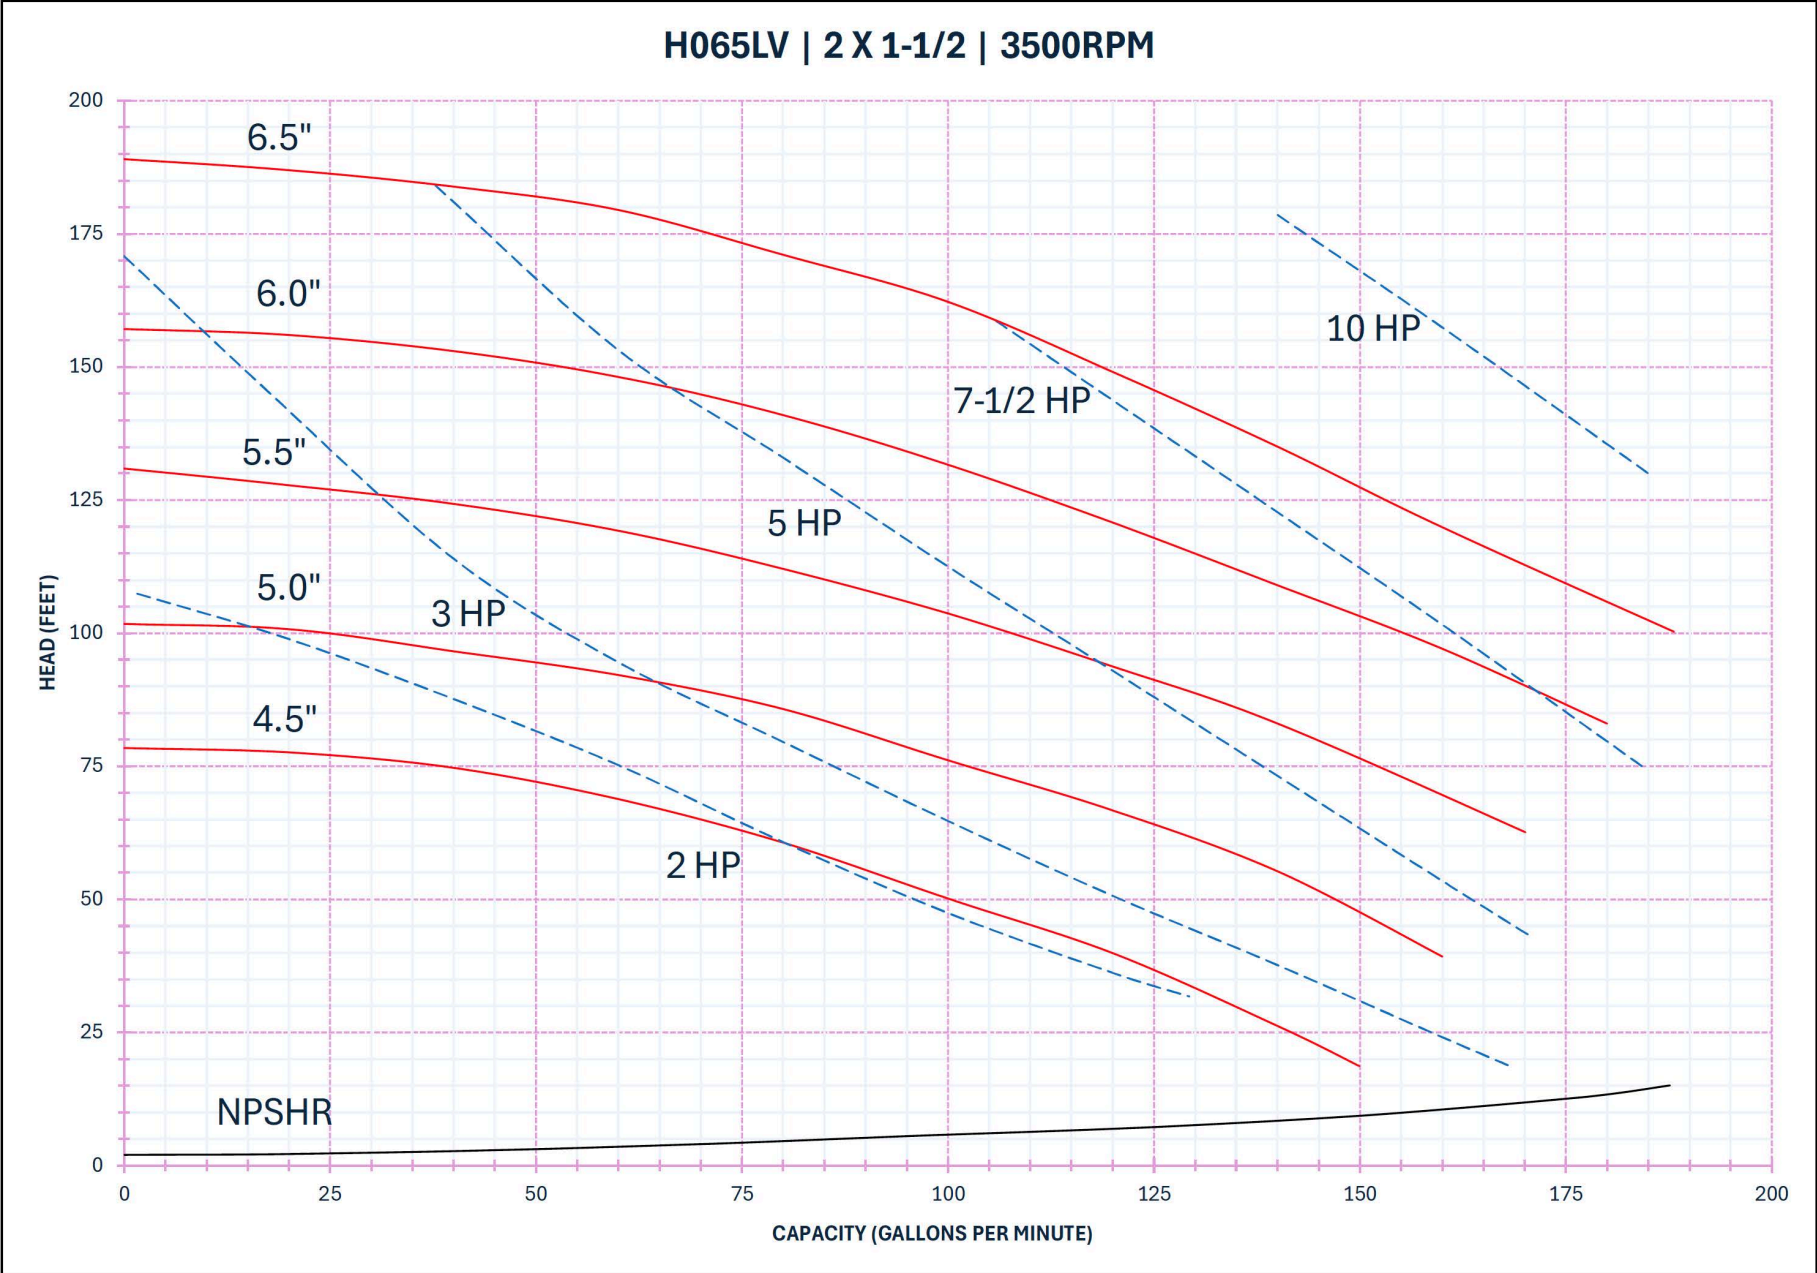

AMPCO PUMPS COMPANY, INC.
H065LV Series 2 x 1½
3500 RPM