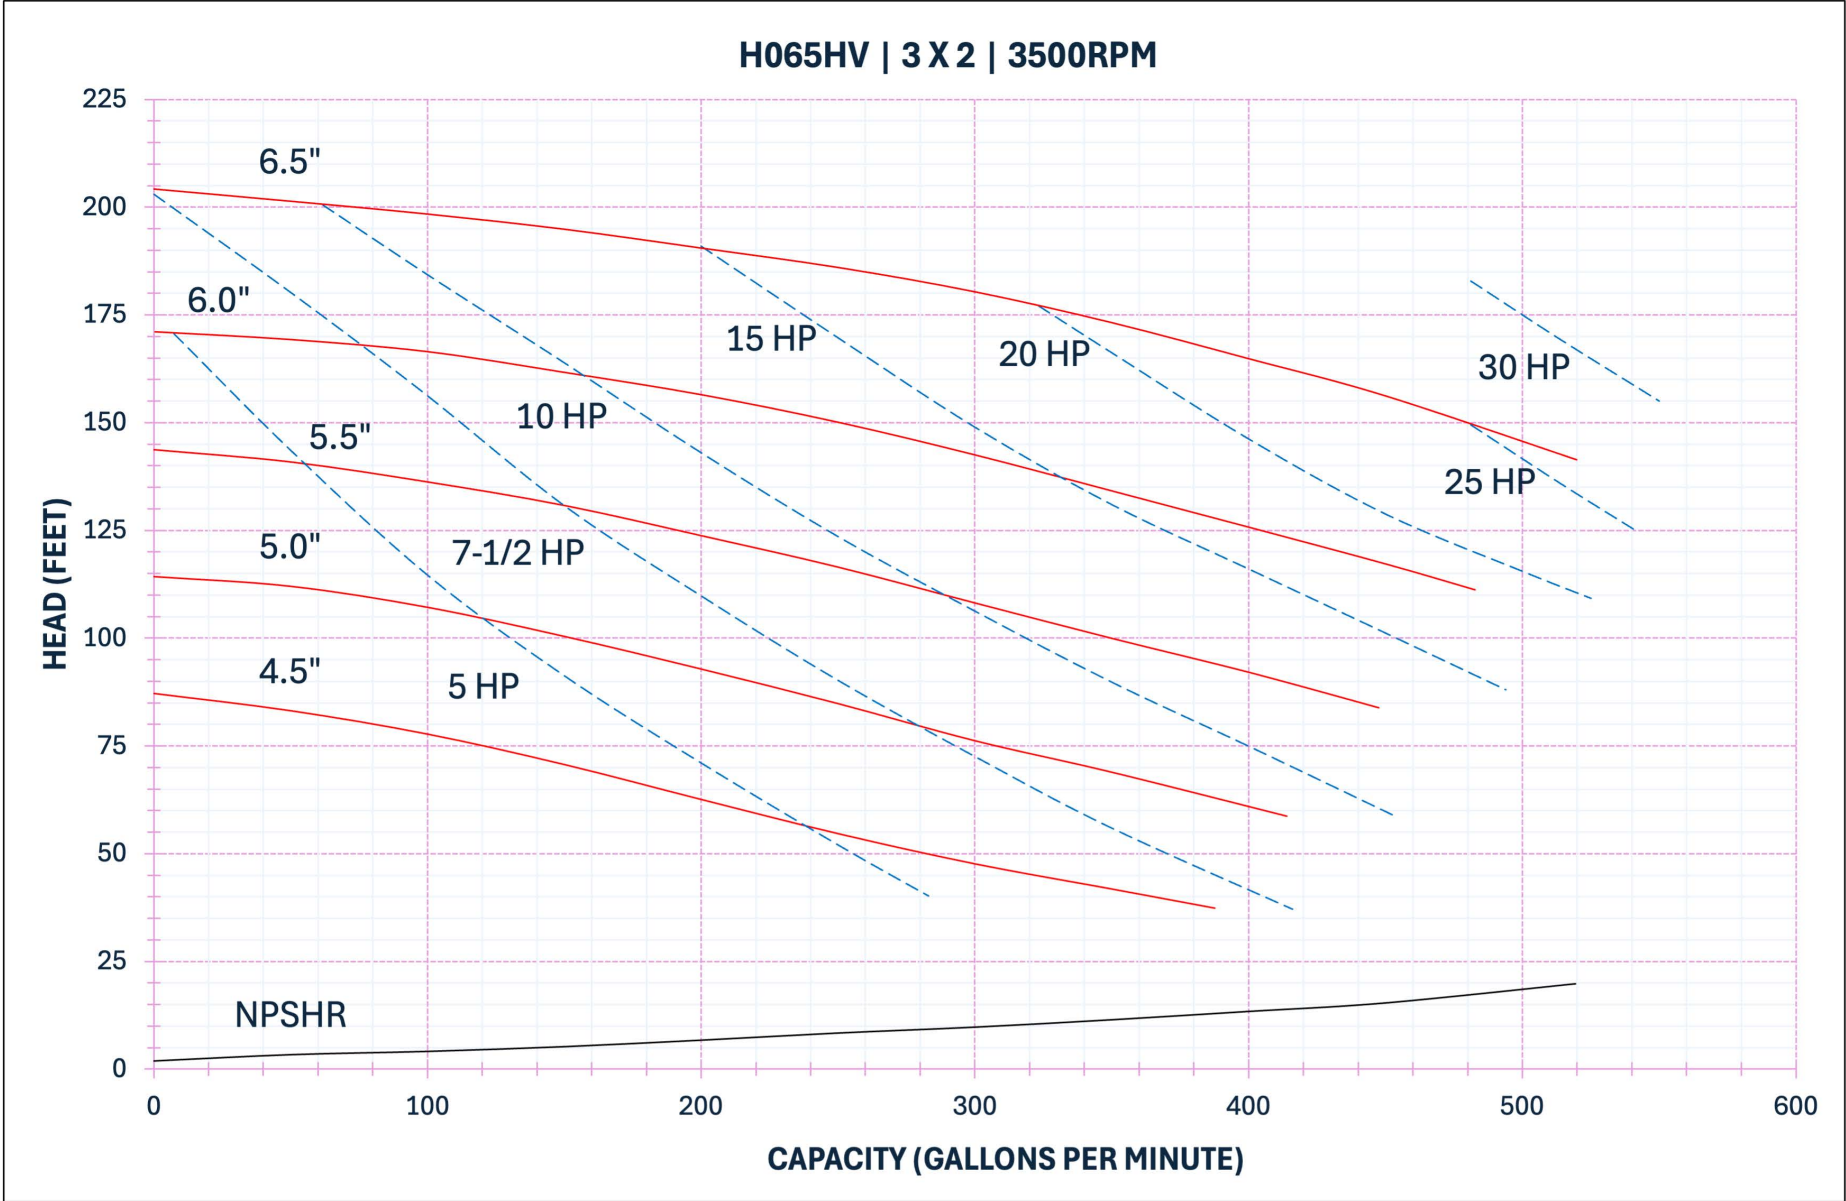

AMPCO PUMPS COMPANY, INC.
H065HV Series 3 x 2
3500 RPM