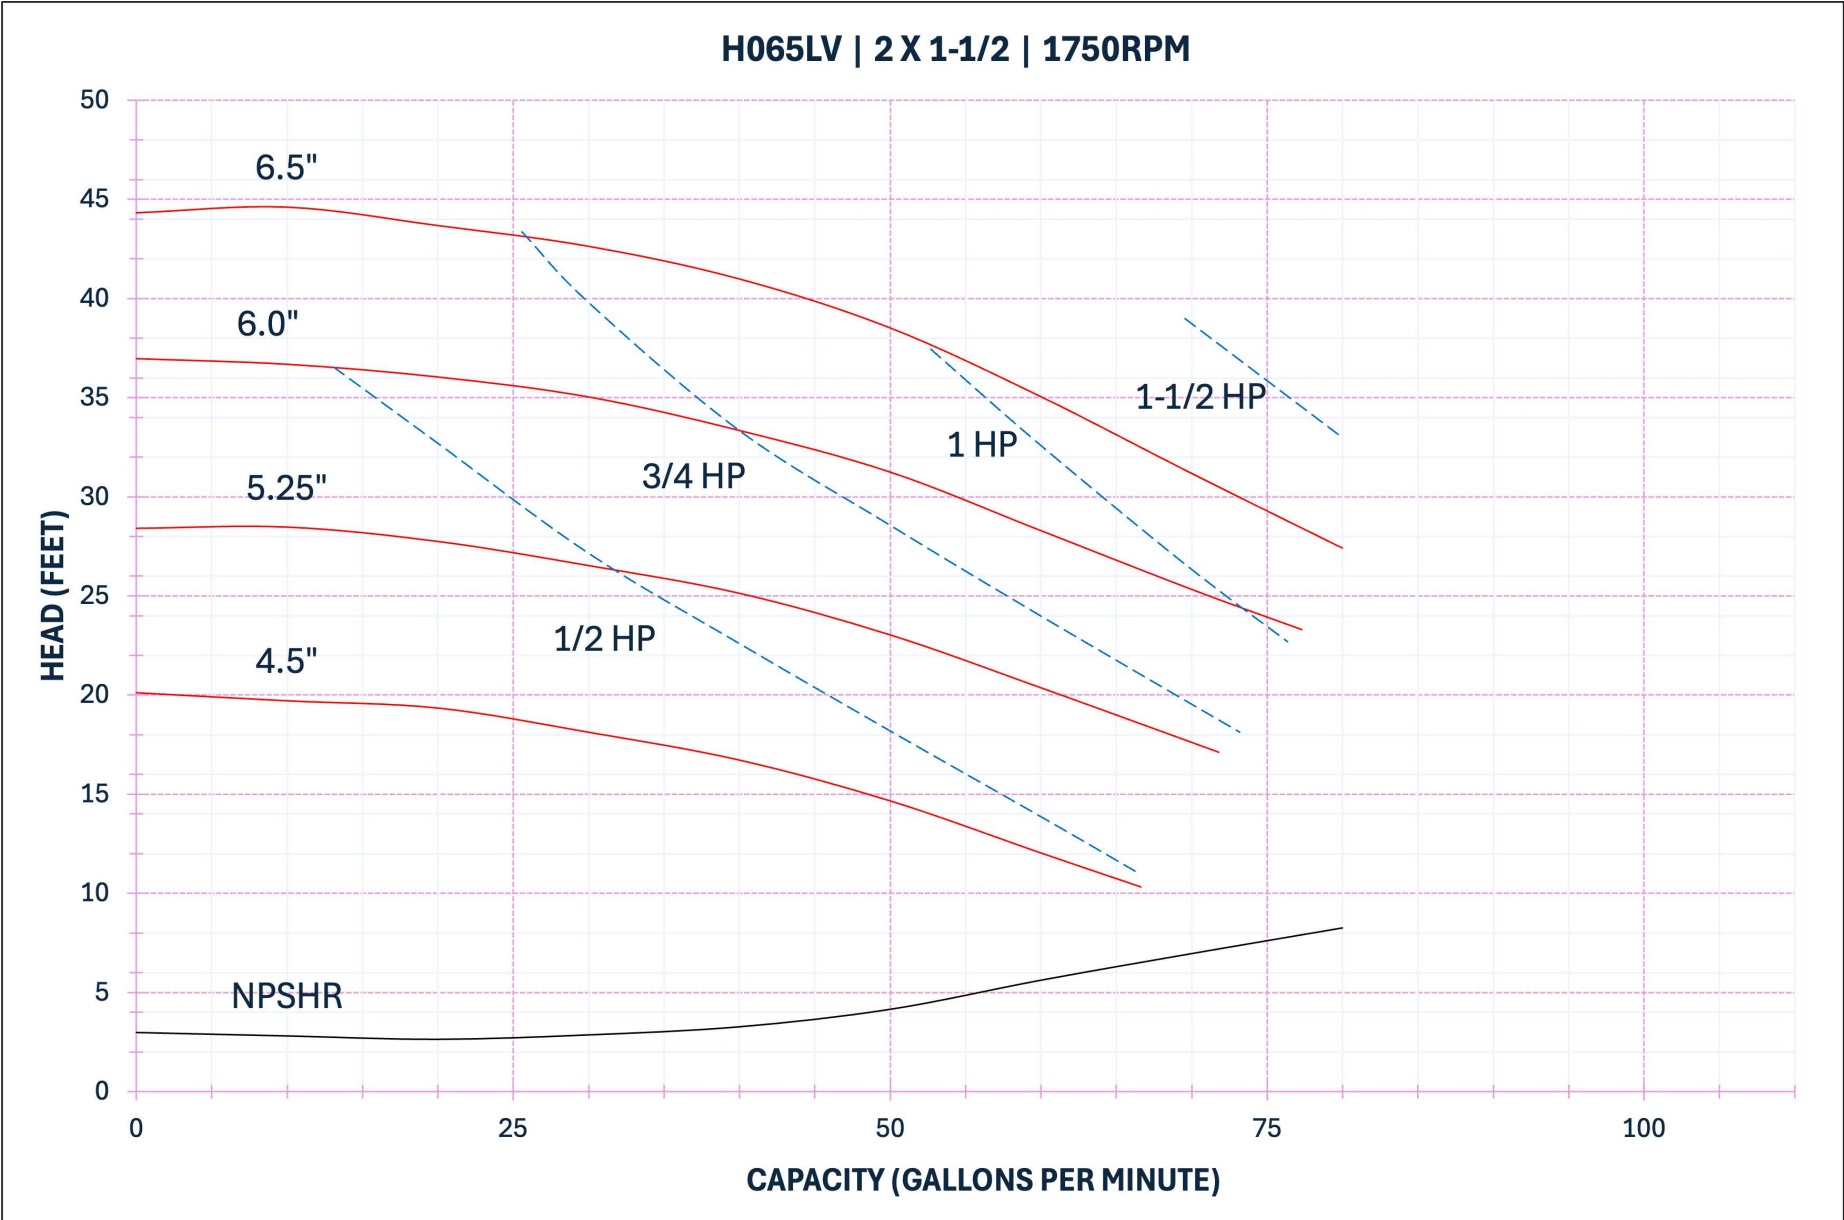

AMPCO PUMPS COMPANY, INC.
H065LV Series 2 x 1½
1750 RPM