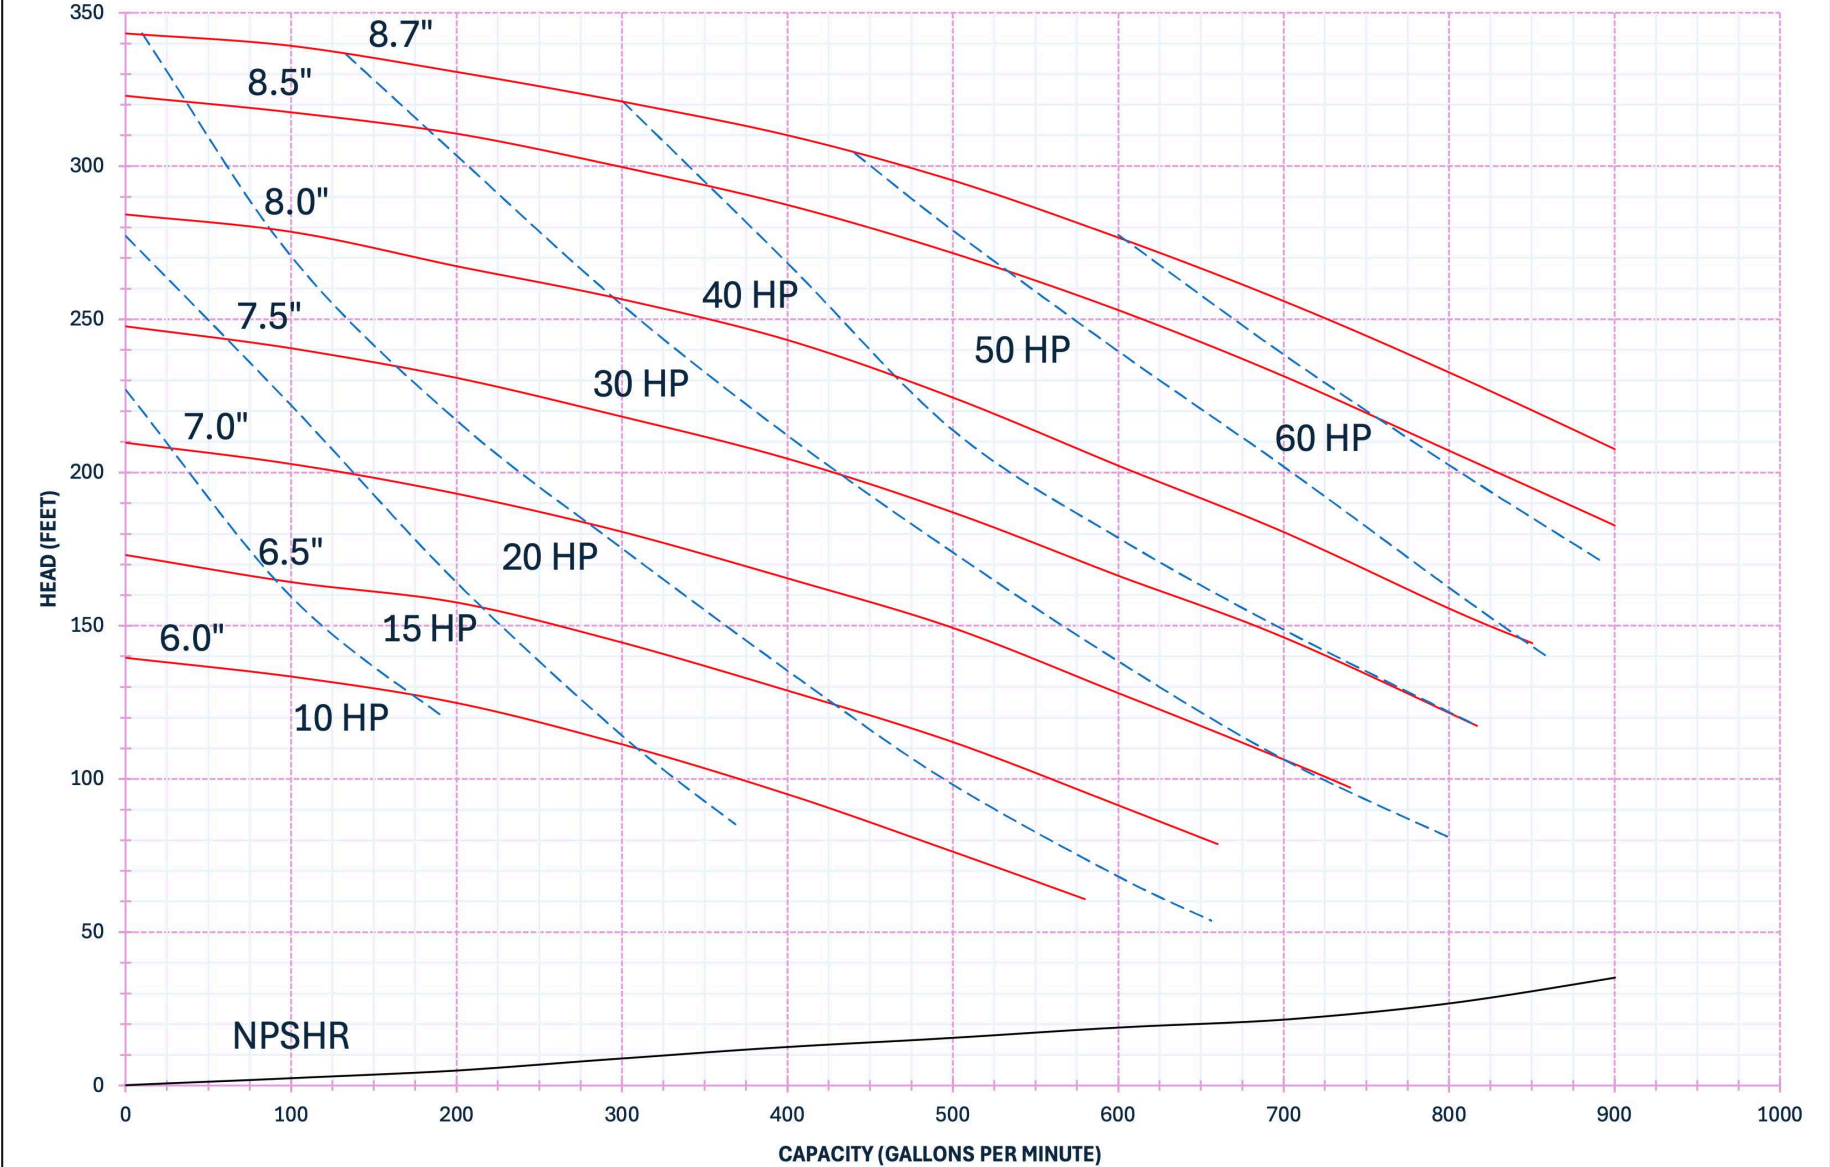

AMPCO PUMPS COMPANY, INC.
H085 Series 4 x 2½
3500 RPM

H085 | 4 X 2-1/2 | 3500RPM