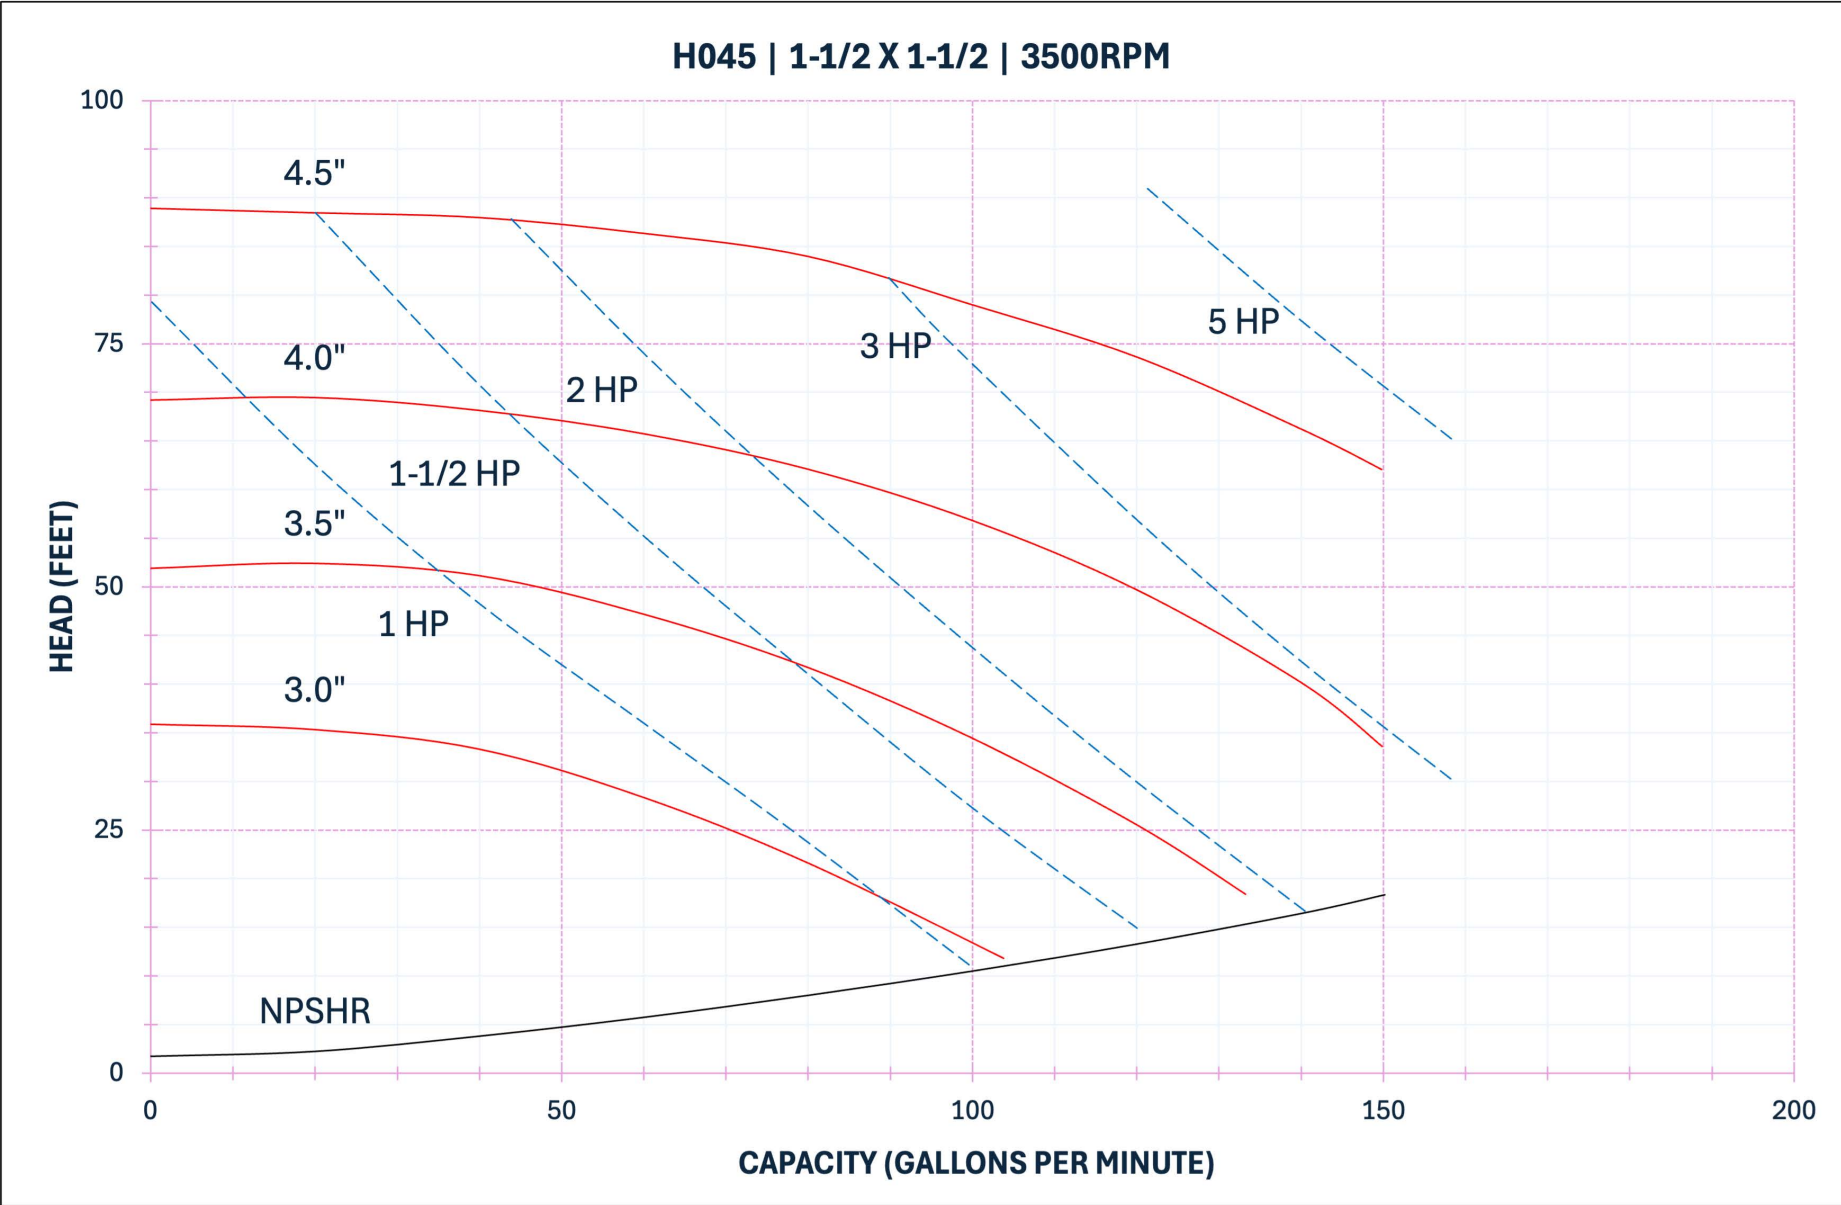

**H105 | 4 X 4 | 1750RPM**

AMPCO PUMPS COMPANY, INC.

H105 Series 6 x 4

1750 RPM

H105 | 6 X 4 | 1750RPM

**AMPCO PUMPS COMPANY, INC.**  
**H045 Series 1½ x 1½**  
**3500 RPM**

**AMPCO PUMPS COMPANY, INC.**  
**H045 Series 2 x 1½**  
**3500 RPM**