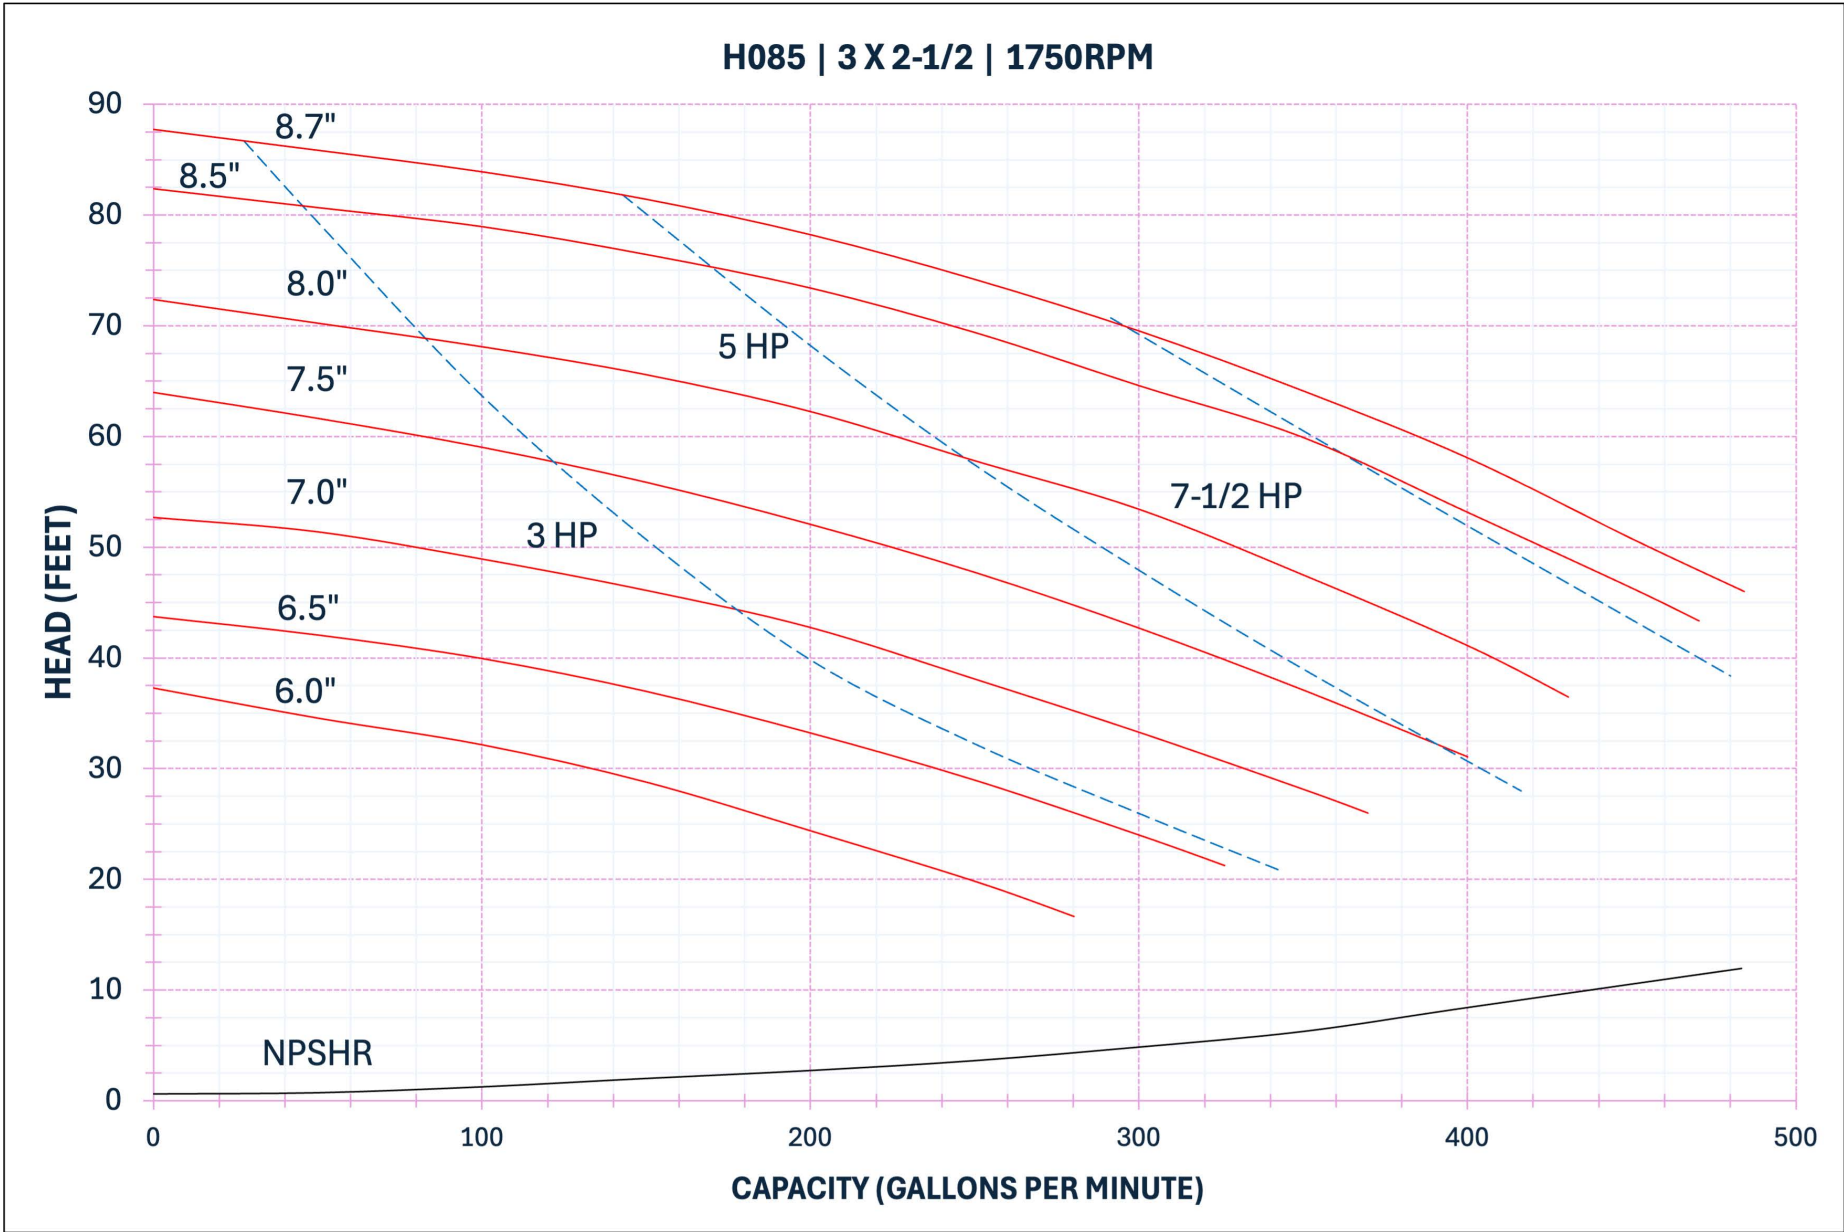

**AMPCO PUMPS COMPANY, INC.**  
**H065LV Series 2 x 1½**  
**1750 RPM**

**AMPCO PUMPS COMPANY, INC.**  
**H075 Series 3 x 1½**  
**1750 RPM**

**H075 | 3 X 1-1/2 | 1750RPM**

**AMPCO PUMPS COMPANY, INC.**  
**H085 Series 3 x 2 1/2**  
**1750 RPM**

**AMPCO PUMPS COMPANY, INC.**  
**H085 Series 4 x 2 1/2**  
**1750 RPM**

**AMPCO PUMPS COMPANY, INC.**  
**H085LV Series 2 x 1½**  
**1750 RPM**

**AMPCO PUMPS COMPANY, INC.**

**H105 Series 4 x 4**

**1750 RPM**