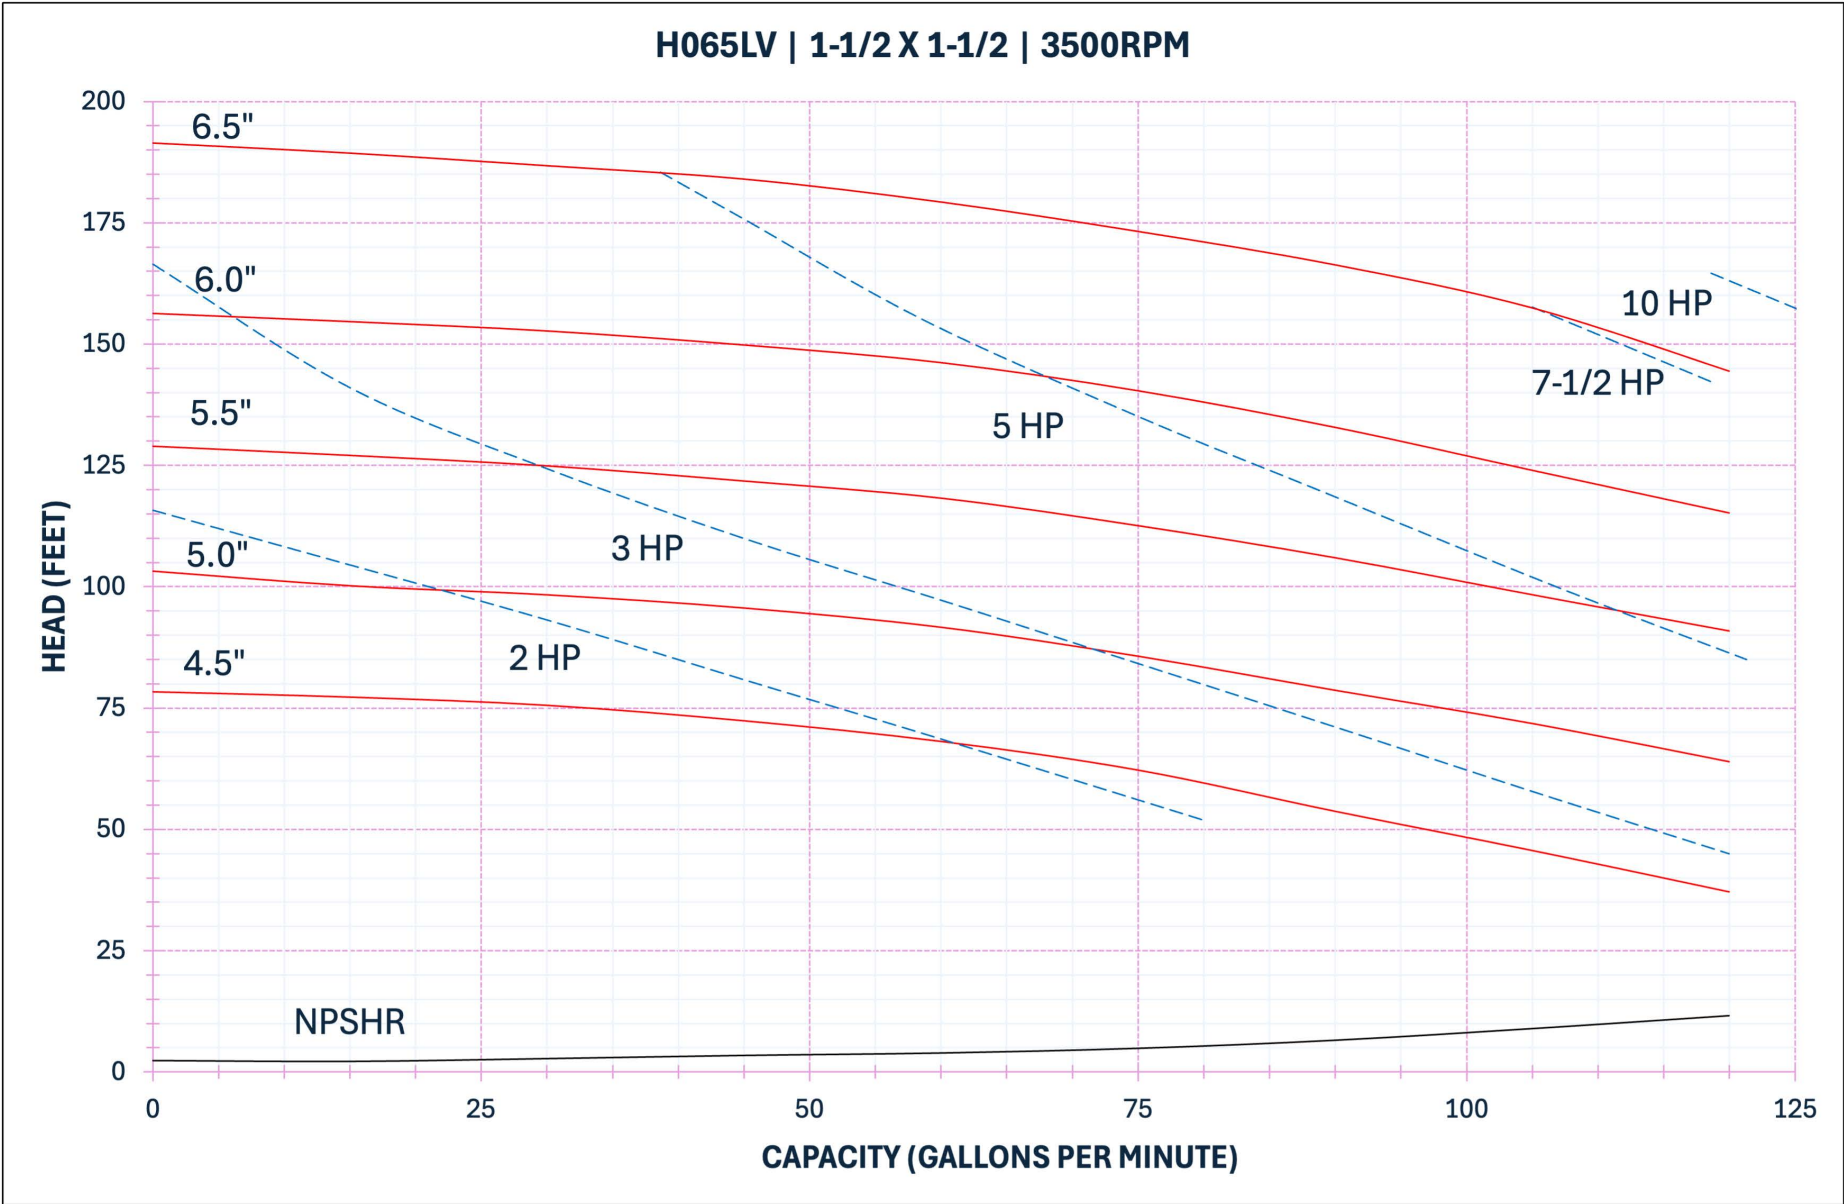

AMPCO PUMPS COMPANY, INC.
H065LV Series 1½ x 1½
3500 RPM