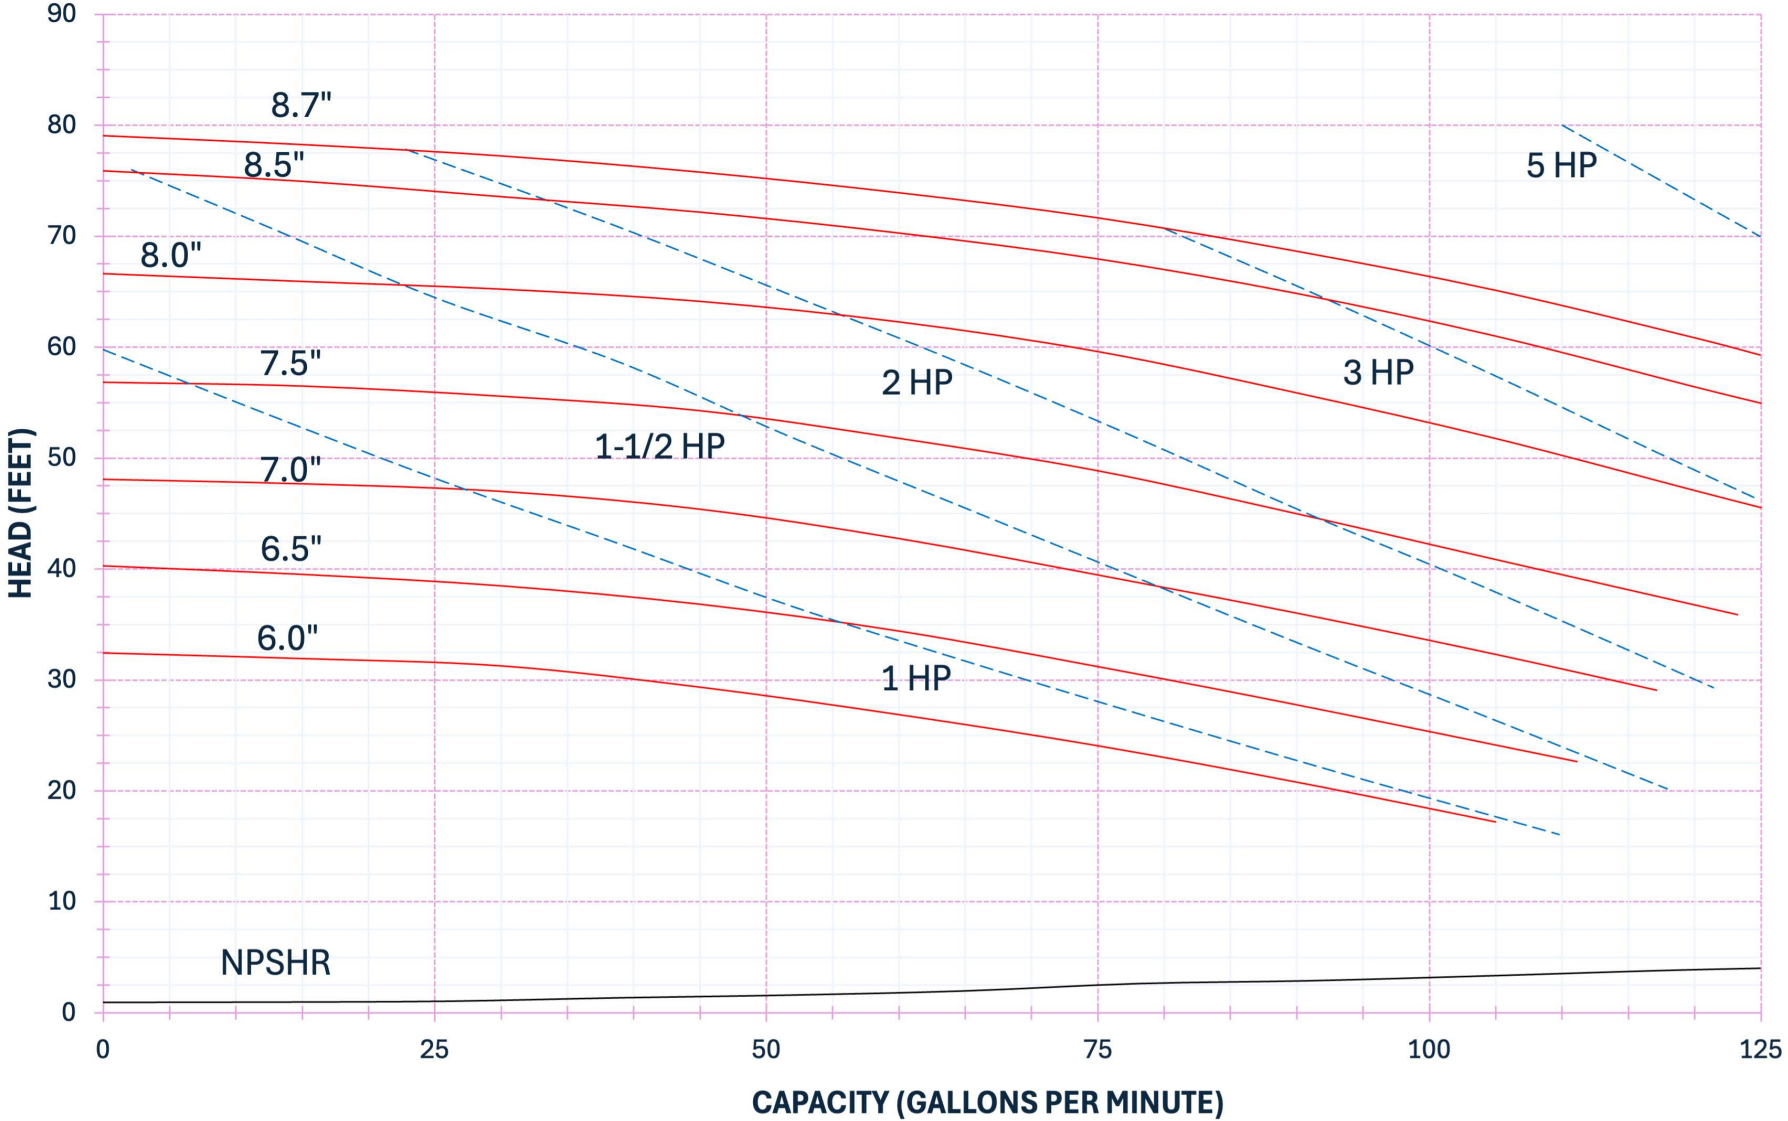

AMPCO PUMPS COMPANY, INC.
H075 Series 3 x 1½
1750 RPM

H075 | 3 X 1-1/2 | 1750RPM