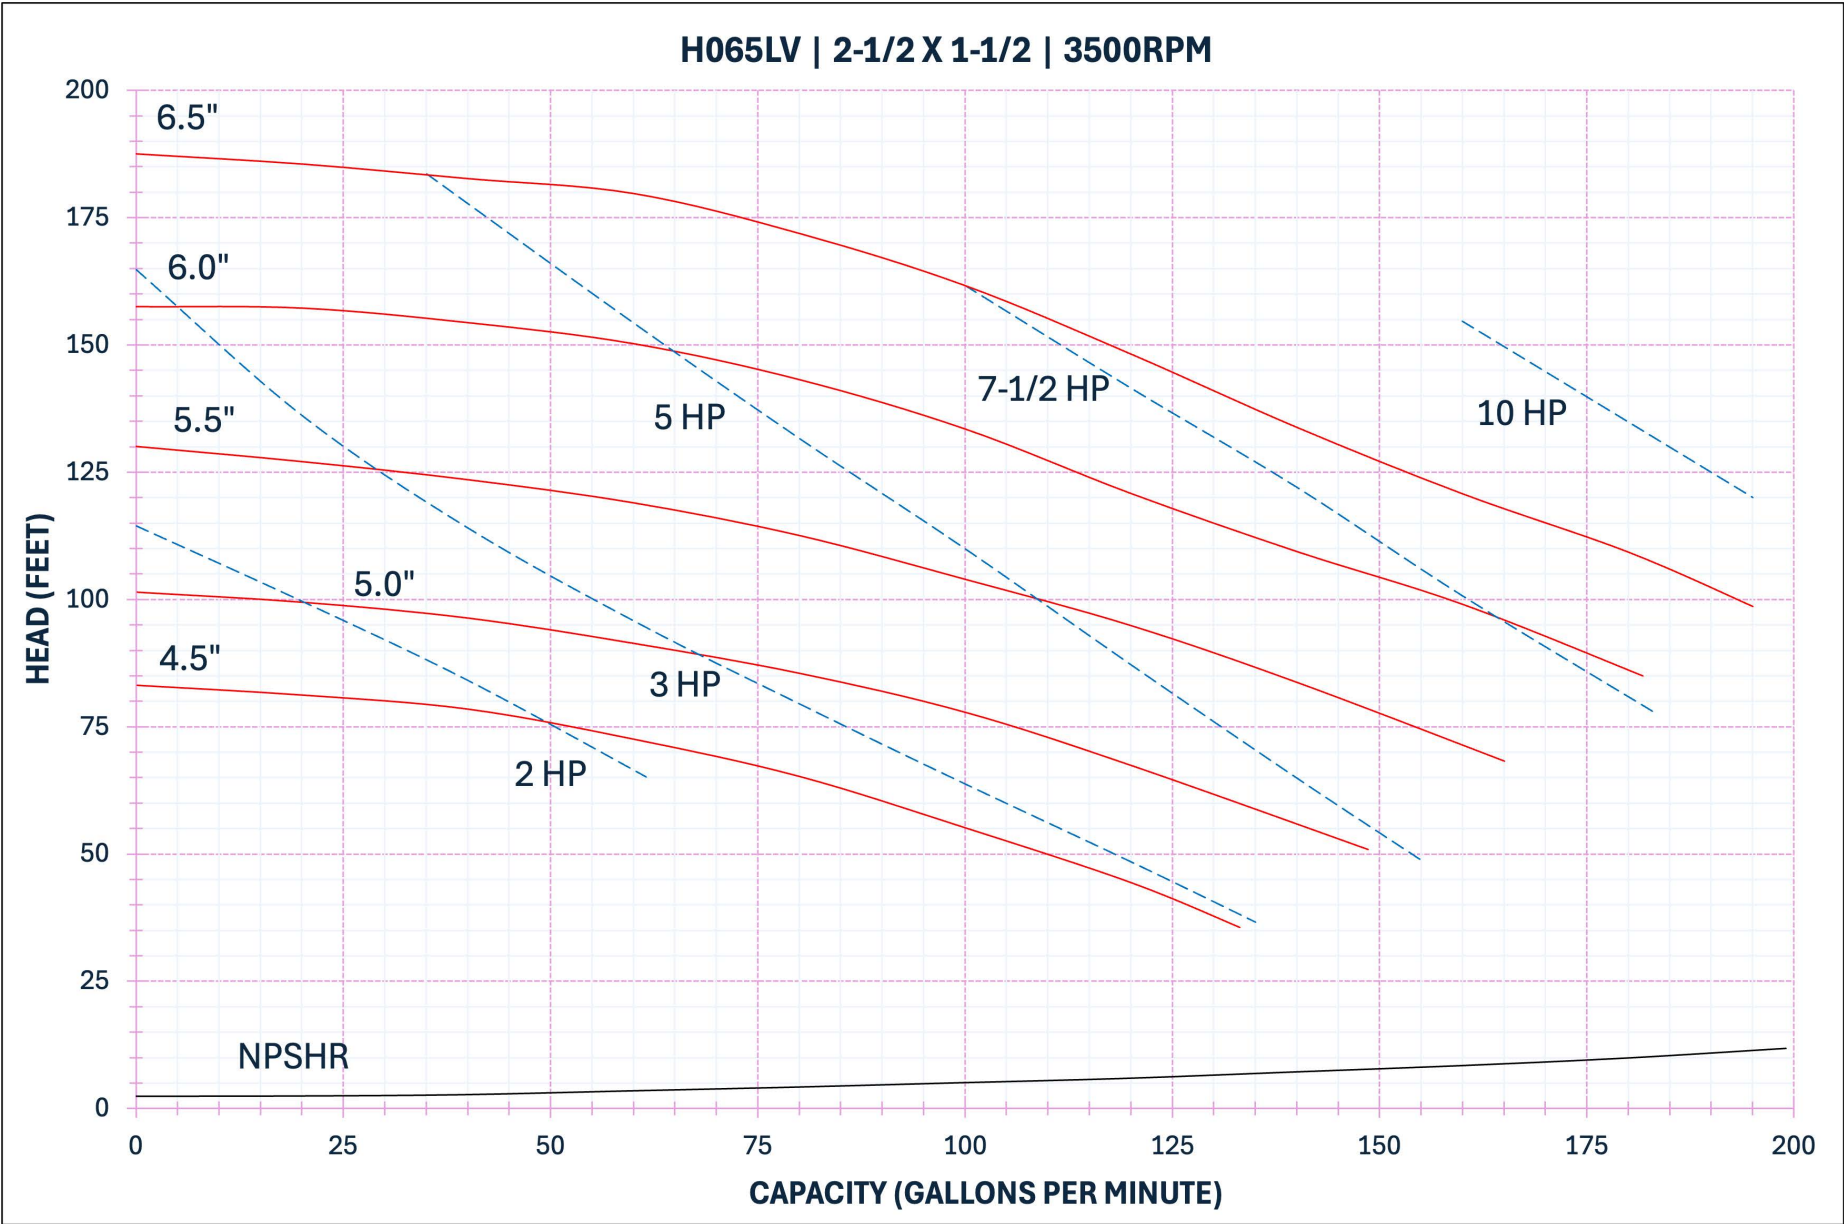

AMPCO PUMPS COMPANY, INC.
H065LV Series 2½ x 1½
3500 RPM