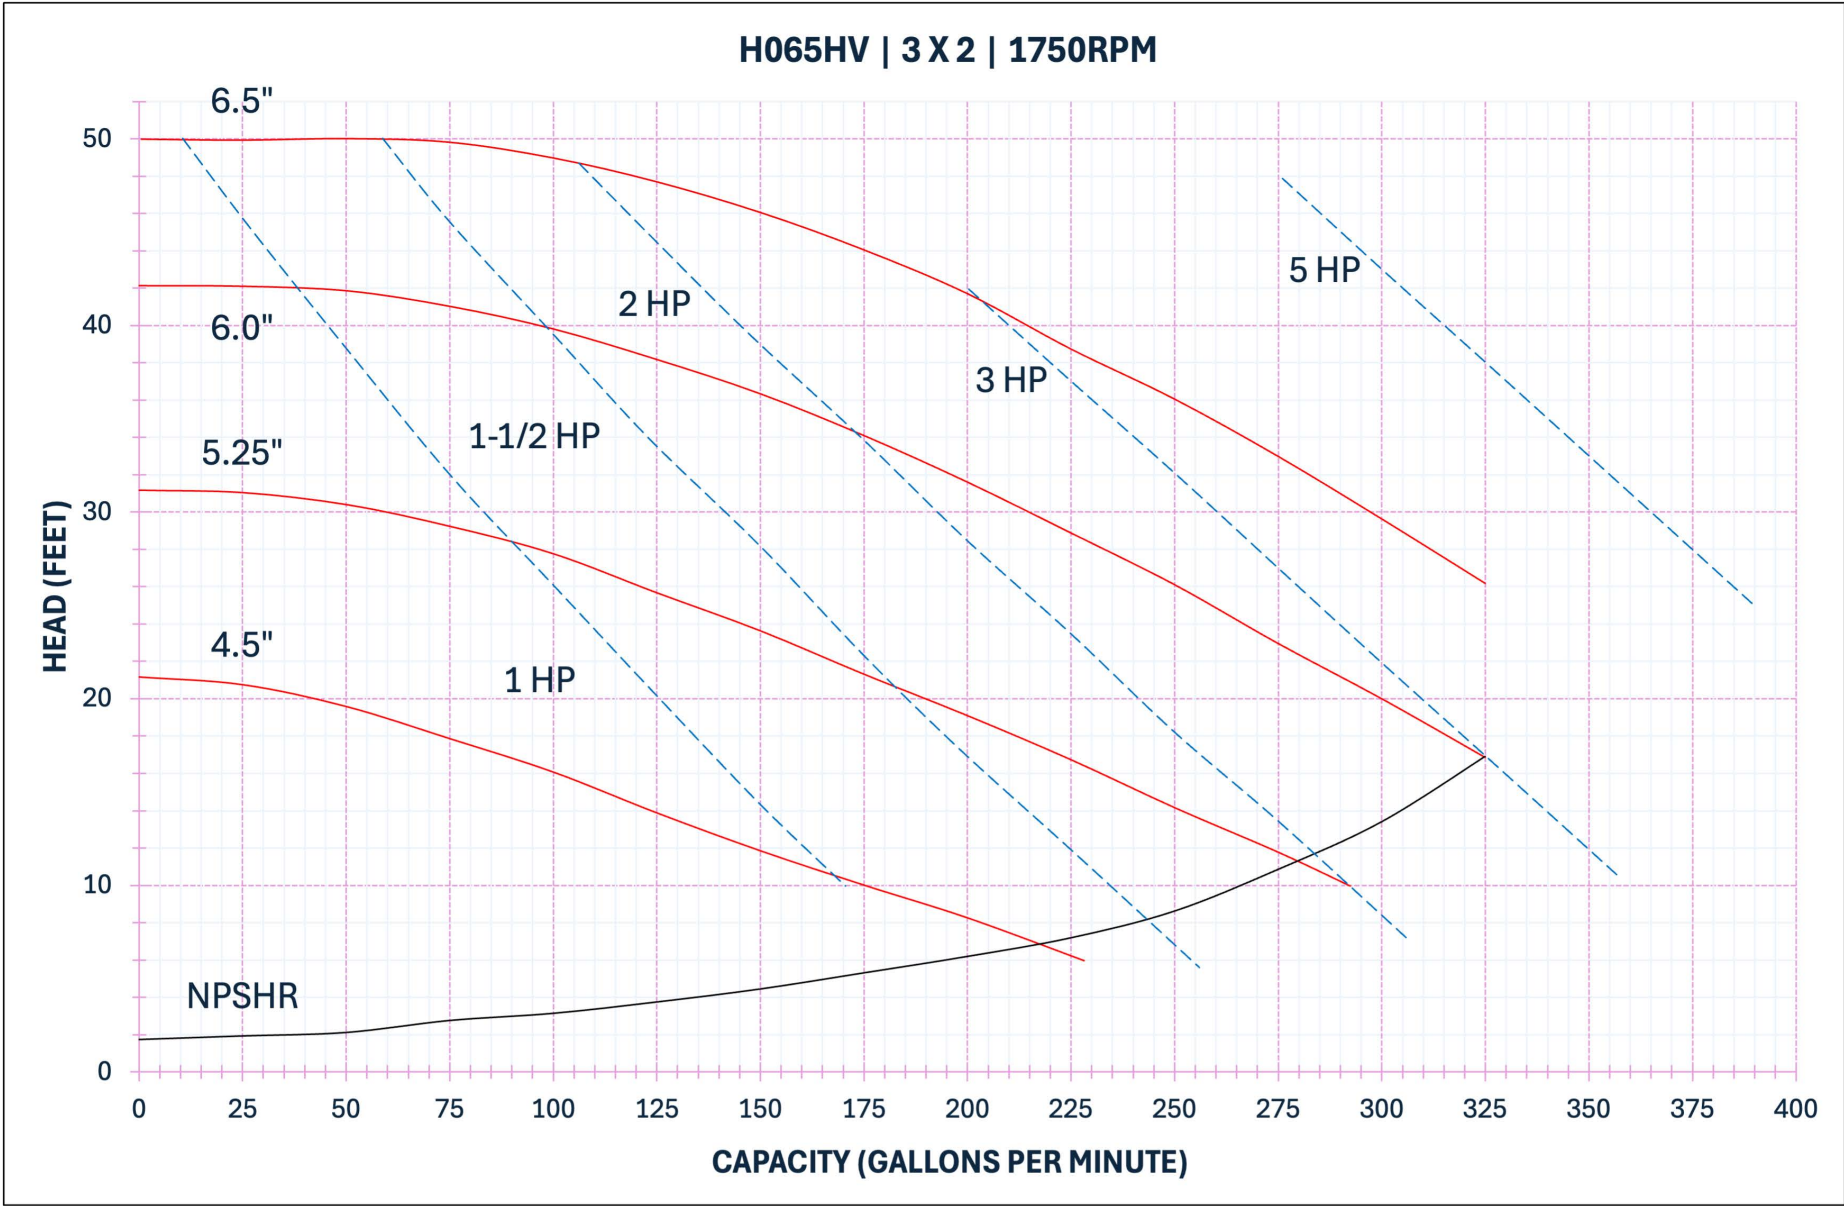

**AMPCO PUMPS COMPANY, INC.**  
**H045 Series 1½ x 1½**  
**1750 RPM**

**H045 | 1-1/2 X 1-1/2 | 1750RPM**

**AMPCO PUMPS COMPANY, INC.**  
**H045 Series 2 x 1½**  
**1750 RPM**

**AMPCO PUMPS COMPANY, INC.**  
**H065 Series 2½ x 2**  
**1750 RPM**

**AMPCO PUMPS COMPANY, INC.**  
**H065HV Series 3 x 2**  
**1750 RPM**

**AMPCO PUMPS COMPANY, INC.**  
**H065LV Series 1½ x 1½**  
**1750 RPM**

**AMPCO PUMPS COMPANY, INC.**  
**H065LV Series 2½ x 1½**  
**1750 RPM**