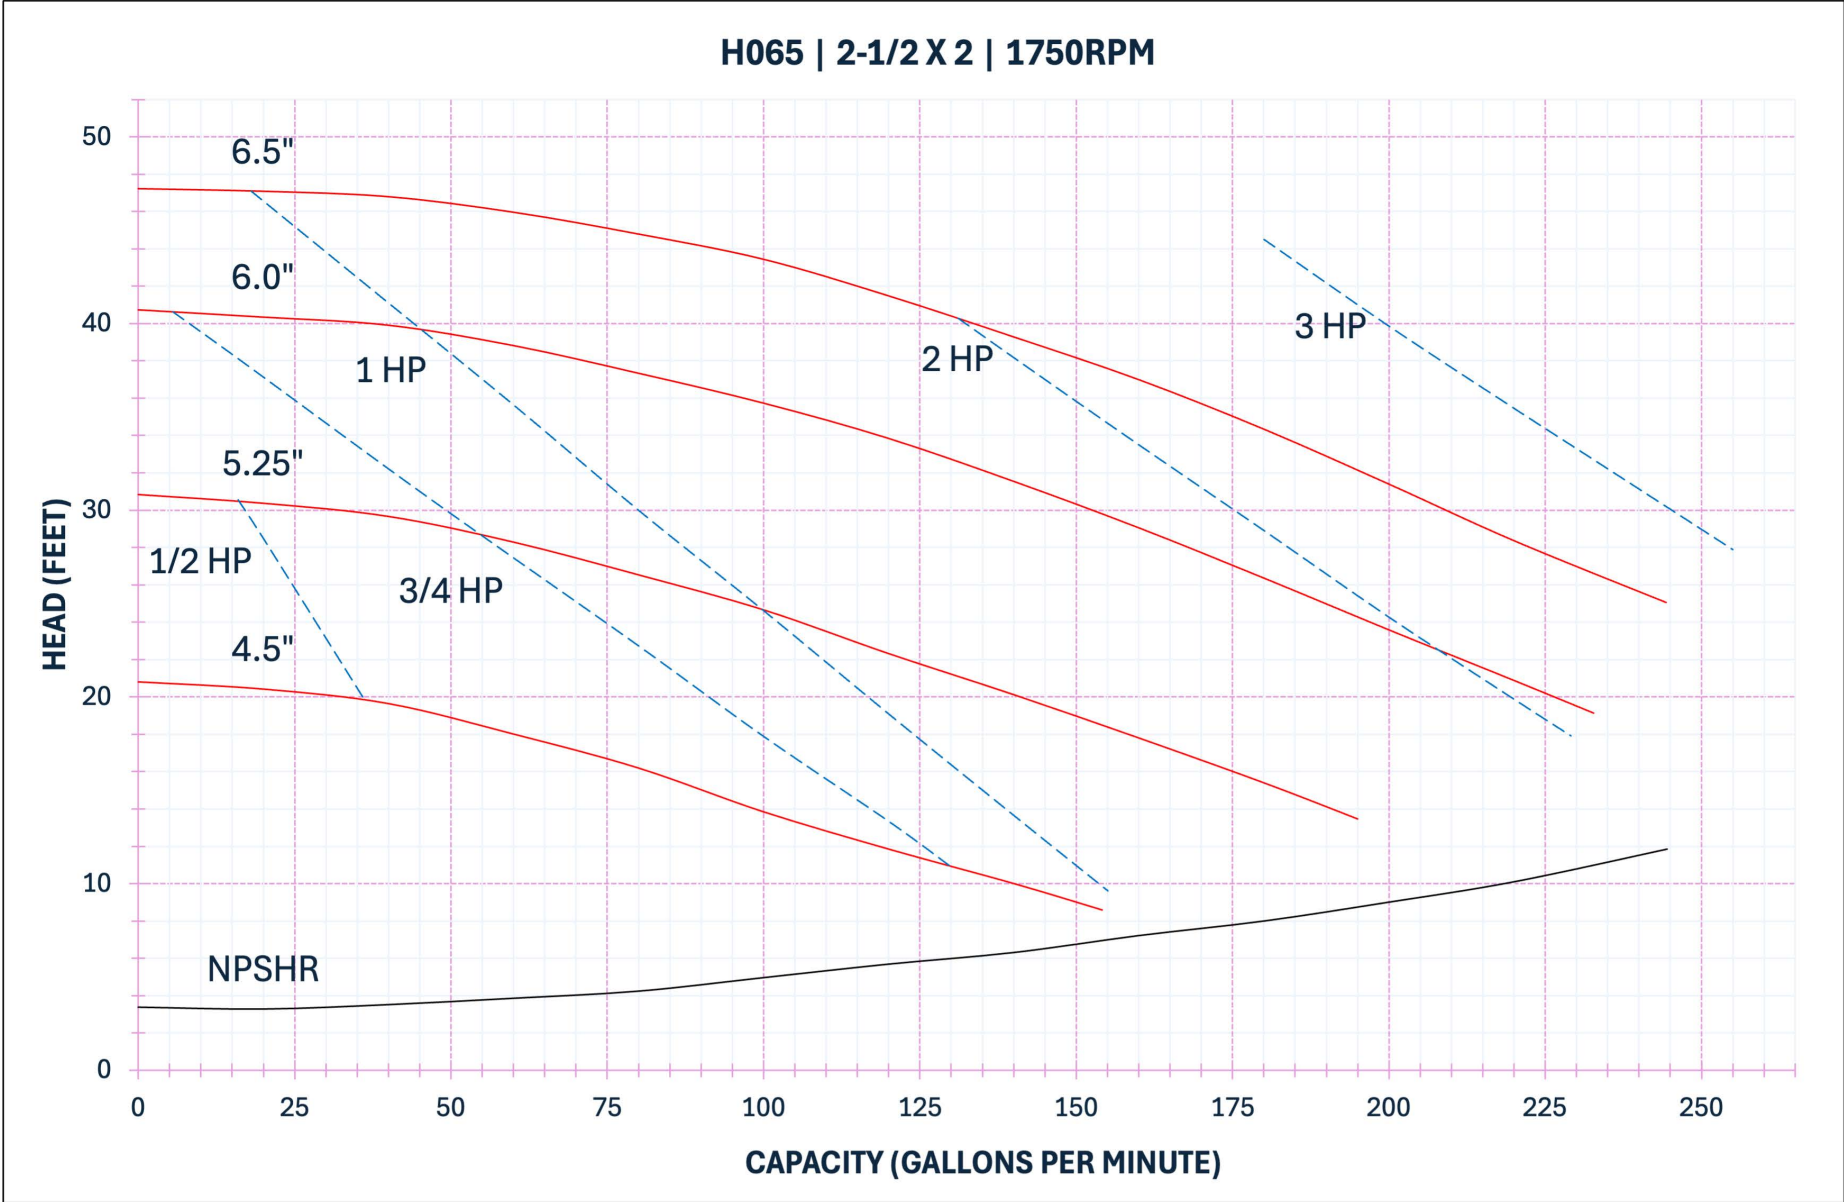

**AMPCO PUMPS COMPANY, INC.**  
**H045 Series 1½ x 1½**  
**1750 RPM**

**H045 | 1-1/2 X 1-1/2 | 1750RPM**

**AMPCO PUMPS COMPANY, INC.**  
**H045 Series 2 x 1½**  
**1750 RPM**

**AMPCO PUMPS COMPANY, INC.**  
**H065 Series 2½ x 2**  
**1750 RPM**

**AMPCO PUMPS COMPANY, INC.**  
**H065HV Series 3 x 2**  
**1750 RPM**

**AMPCO PUMPS COMPANY, INC.**  
**H065LV Series 1½ x 1½**  
**1750 RPM**

**AMPCO PUMPS COMPANY, INC.**  
**H065LV Series 2½ x 1½**  
**1750 RPM**

**AMPCO PUMPS COMPANY, INC.**  
**H065LV Series 2 x 1½**  
**1750 RPM**

**AMPCO PUMPS COMPANY, INC.**  
**H075 Series 3 x 1½**  
**1750 RPM**

**H075 | 3 X 1-1/2 | 1750RPM**

**AMPCO PUMPS COMPANY, INC.**  
**H085 Series 3 x 2 1/2**  
**1750 RPM**

**AMPCO PUMPS COMPANY, INC.**  
**H085 Series 4 x 2 1/2**  
**1750 RPM**

**AMPCO PUMPS COMPANY, INC.**  
**H085LV Series 2 x 1½**  
**1750 RPM**

**AMPCO PUMPS COMPANY, INC.**

**H105 Series 4 x 4**

**1750 RPM**