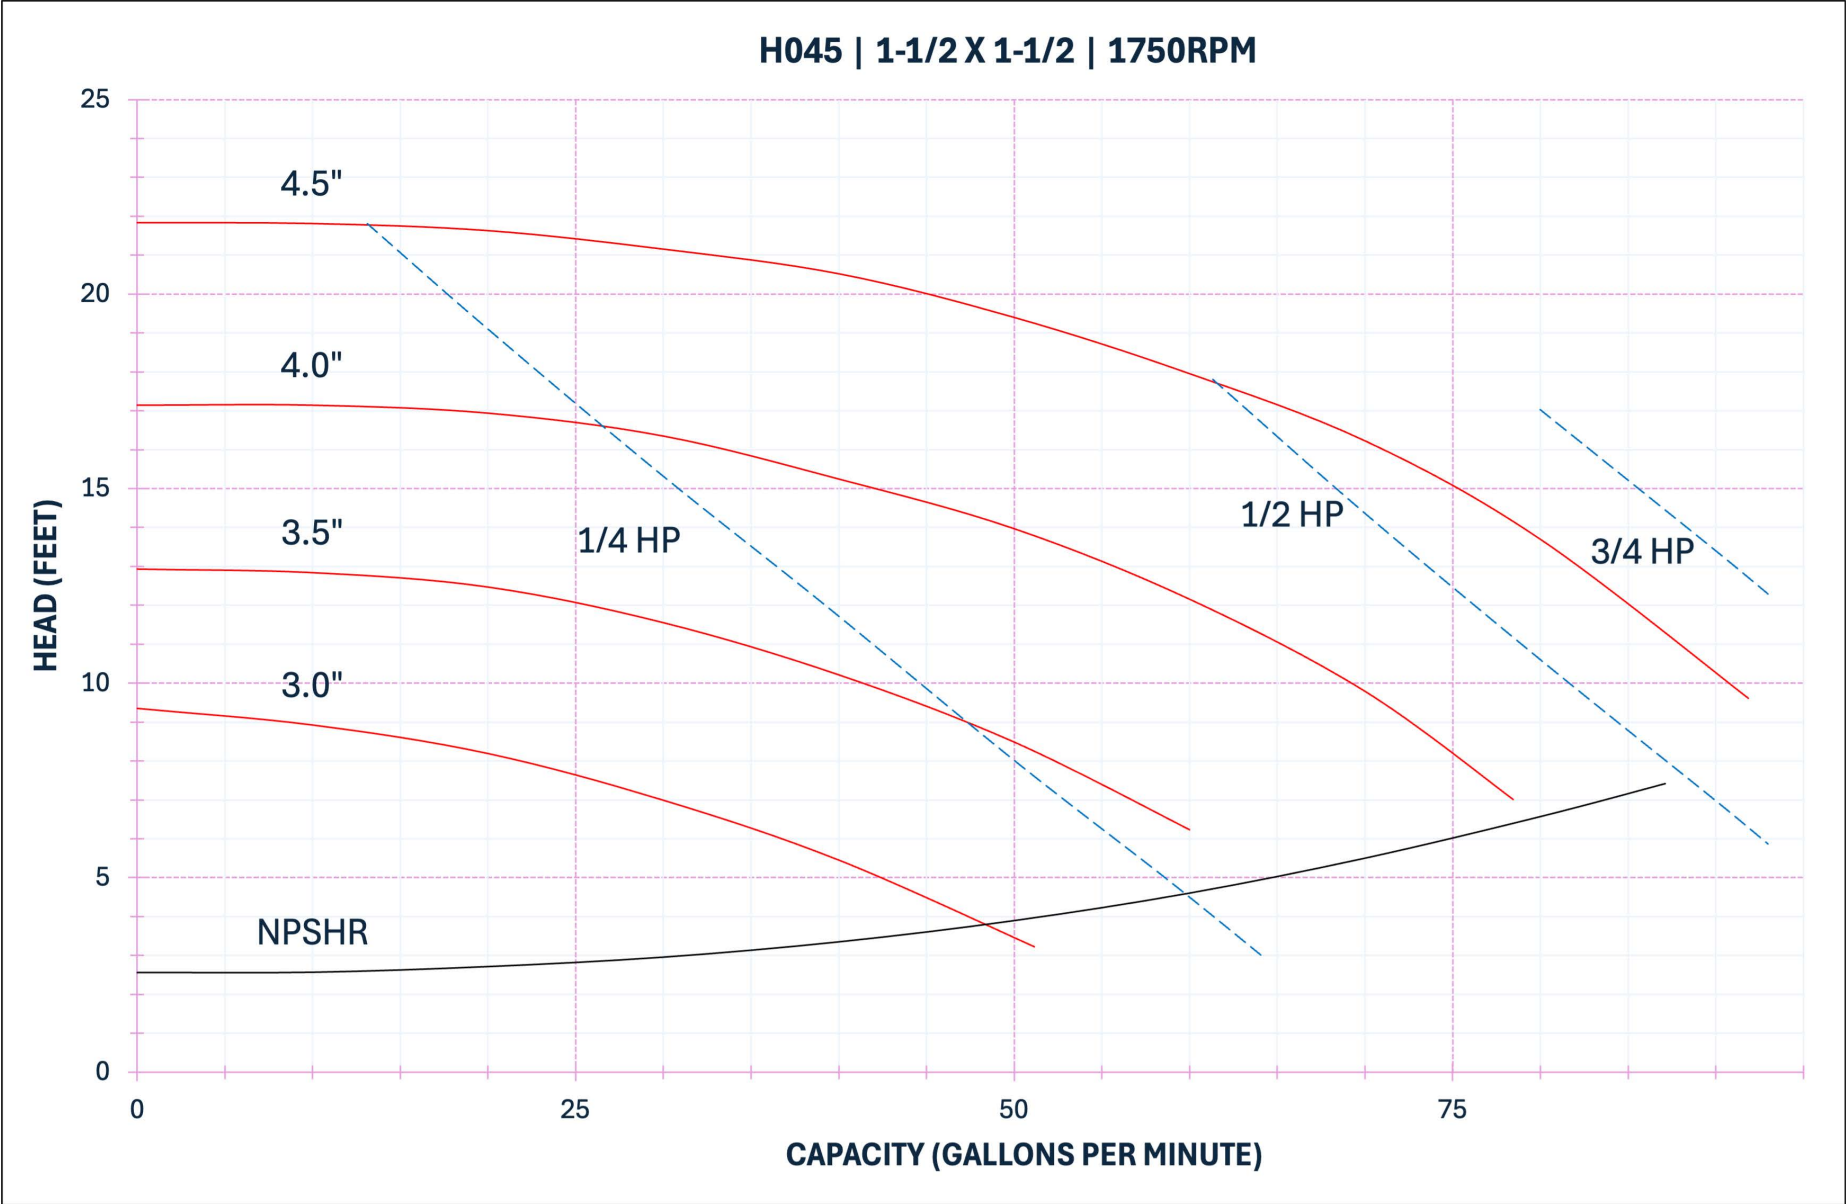

**AMPCO PUMPS COMPANY, INC.**  
**H045 Series 1½ x 1½**  
**1750 RPM**

**H045 | 1-1/2 X 1-1/2 | 1750RPM**

**AMPCO PUMPS COMPANY, INC.**  
**H045 Series 2 x 1½**  
**1750 RPM**

**AMPCO PUMPS COMPANY, INC.**  
**H065 Series 2½ x 2**  
**1750 RPM**

**AMPCO PUMPS COMPANY, INC.**  
**H065HV Series 3 x 2**  
**1750 RPM**

**AMPCO PUMPS COMPANY, INC.**  
**H065LV Series 1½ x 1½**  
**1750 RPM**

**AMPCO PUMPS COMPANY, INC.**  
**H065LV Series 2½ x 1½**  
**1750 RPM**

**AMPCO PUMPS COMPANY, INC.**  
**H065LV Series 2 x 1½**  
**1750 RPM**

**AMPCO PUMPS COMPANY, INC.**  
**H075 Series 3 x 1½**  
**1750 RPM**

**H075 | 3 X 1-1/2 | 1750RPM**

**AMPCO PUMPS COMPANY, INC.**  
**H085 Series 3 x 2 1/2**  
**1750 RPM**

**AMPCO PUMPS COMPANY, INC.**  
**H085 Series 4 x 2 1/2**  
**1750 RPM**

**AMPCO PUMPS COMPANY, INC.**  
**H085LV Series 2 x 1½**  
**1750 RPM**

**AMPCO PUMPS COMPANY, INC.**

**H105 Series 4 x 4**

**1750 RPM**