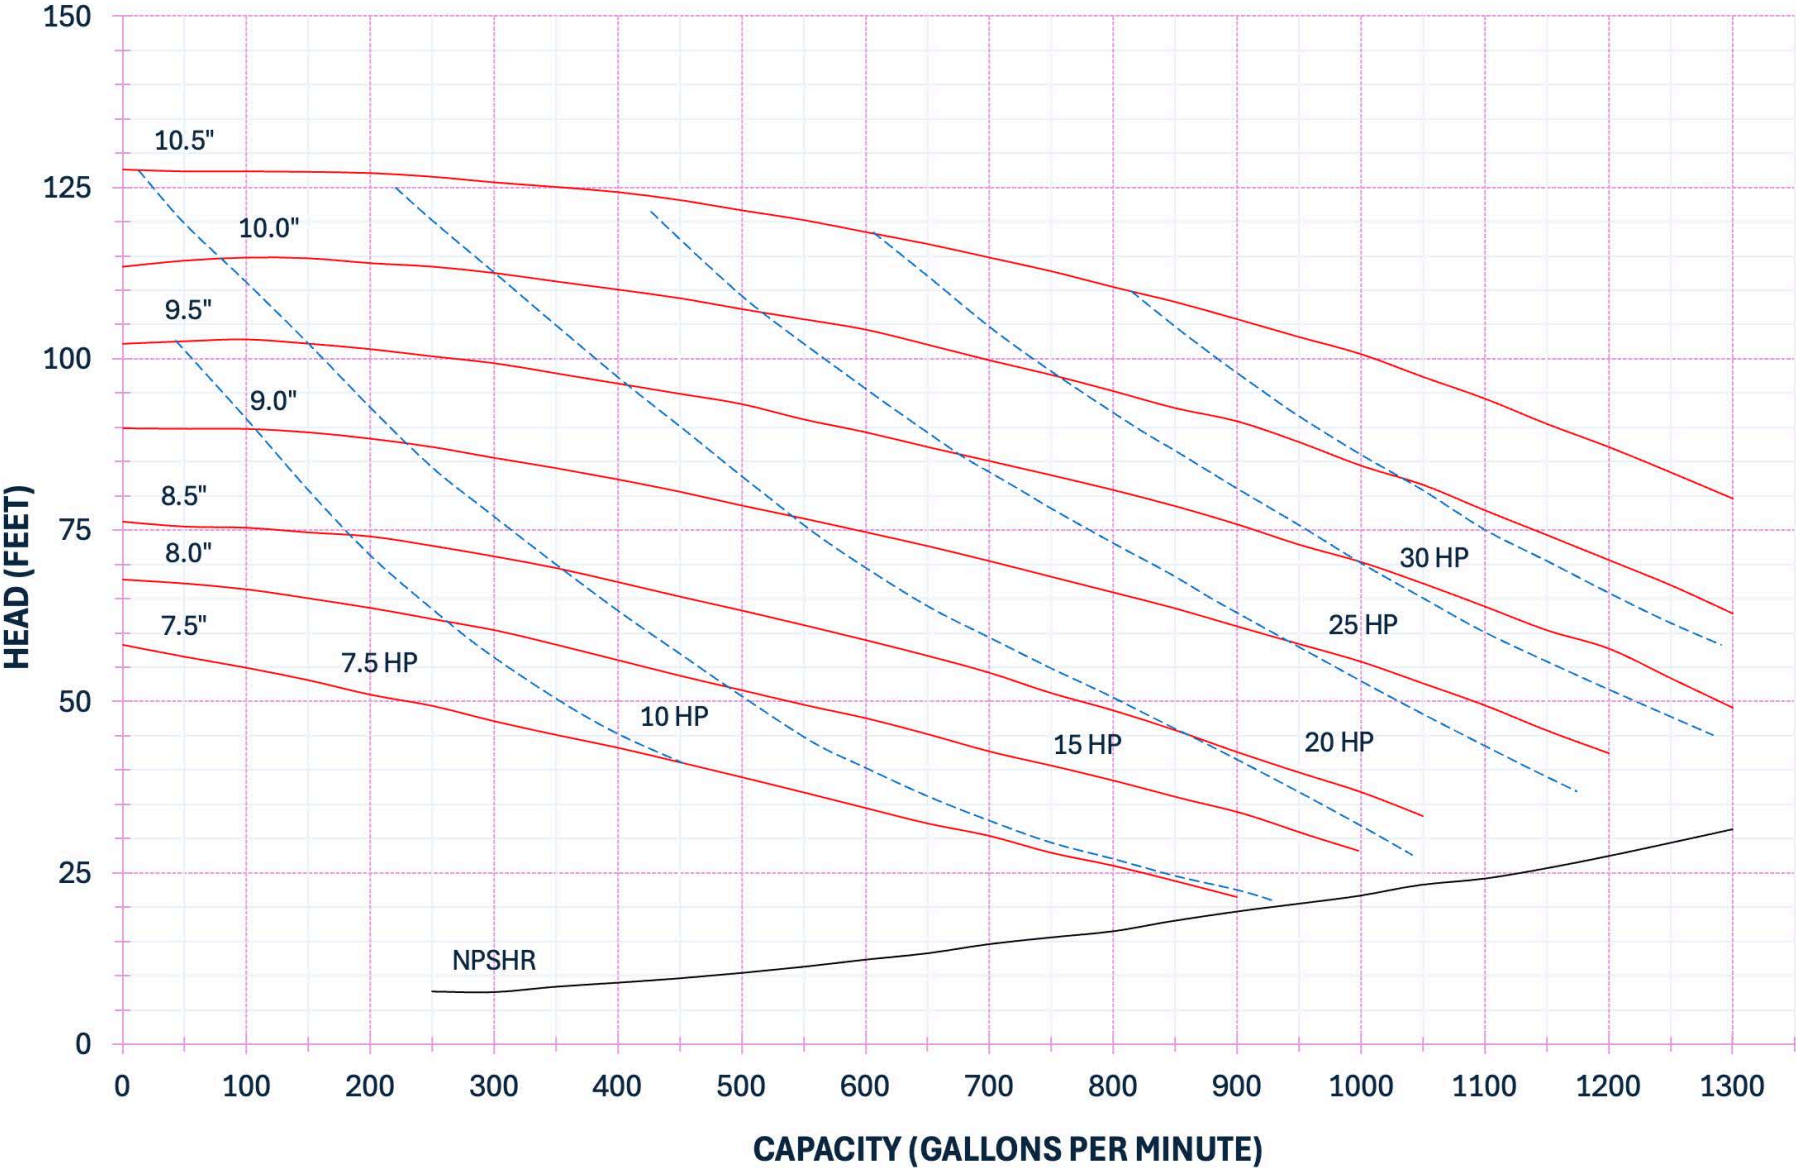

**H105 | 4 X 4 | 1750RPM**

AMPCO PUMPS COMPANY, INC.

H105 Series 6 x 4

1750 RPM

H105 | 6 X 4 | 1750RPM

**AMPCO PUMPS COMPANY, INC.**  
**H045 Series 1½ x 1½**  
**3500 RPM**

**AMPCO PUMPS COMPANY, INC.**  
**H045 Series 2 x 1½**  
**3500 RPM**