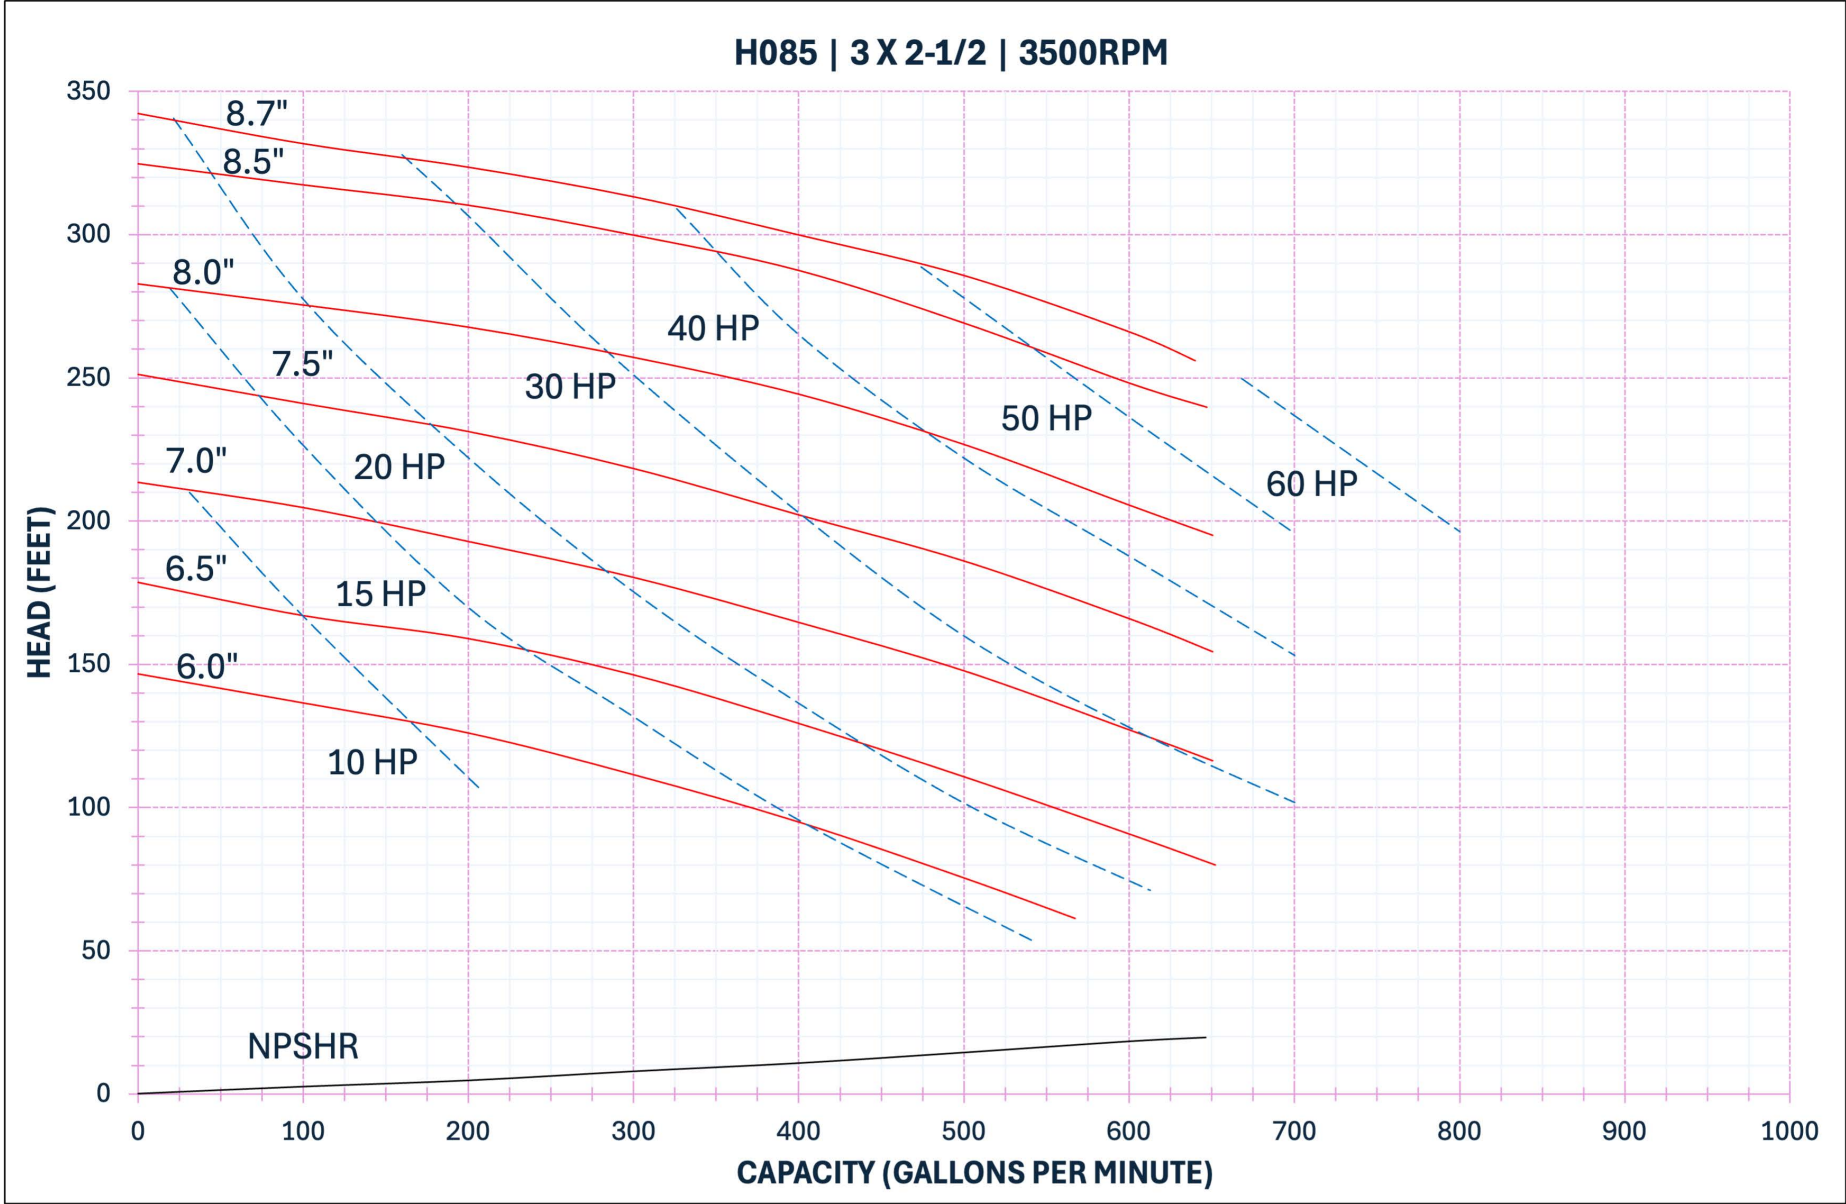

AMPCO PUMPS COMPANY, INC.
H085 Series 3 x 2½
3500 RPM