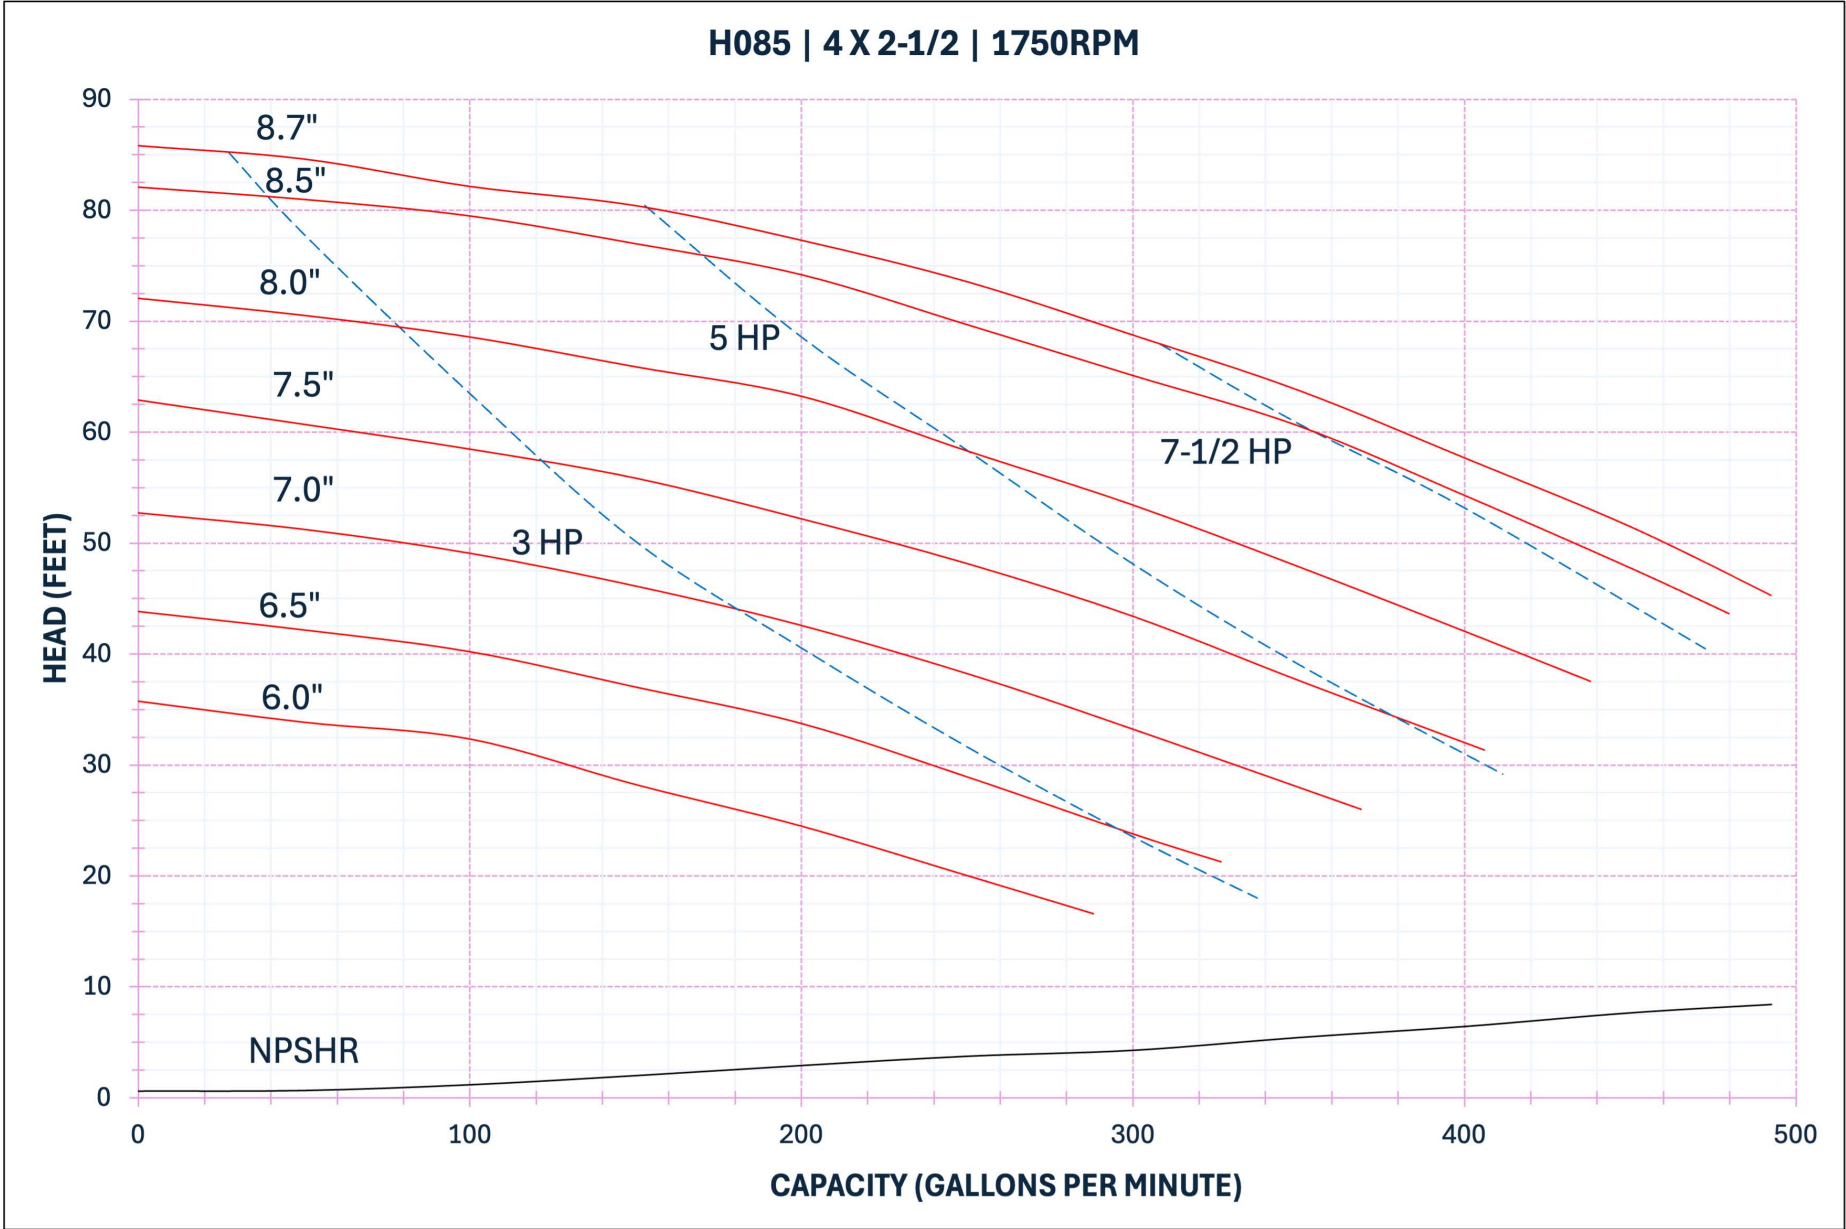

**AMPCO PUMPS COMPANY, INC.**  
**H065LV Series 2 x 1½**  
**1750 RPM**

**AMPCO PUMPS COMPANY, INC.**  
**H075 Series 3 x 1½**  
**1750 RPM**

**H075 | 3 X 1-1/2 | 1750RPM**

**AMPCO PUMPS COMPANY, INC.**  
**H085 Series 3 x 2 1/2**  
**1750 RPM**

**AMPCO PUMPS COMPANY, INC.**  
**H085 Series 4 x 2 1/2**  
**1750 RPM**

**AMPCO PUMPS COMPANY, INC.**  
**H085LV Series 2 x 1½**  
**1750 RPM**

**AMPCO PUMPS COMPANY, INC.**

**H105 Series 4 x 4**

**1750 RPM**