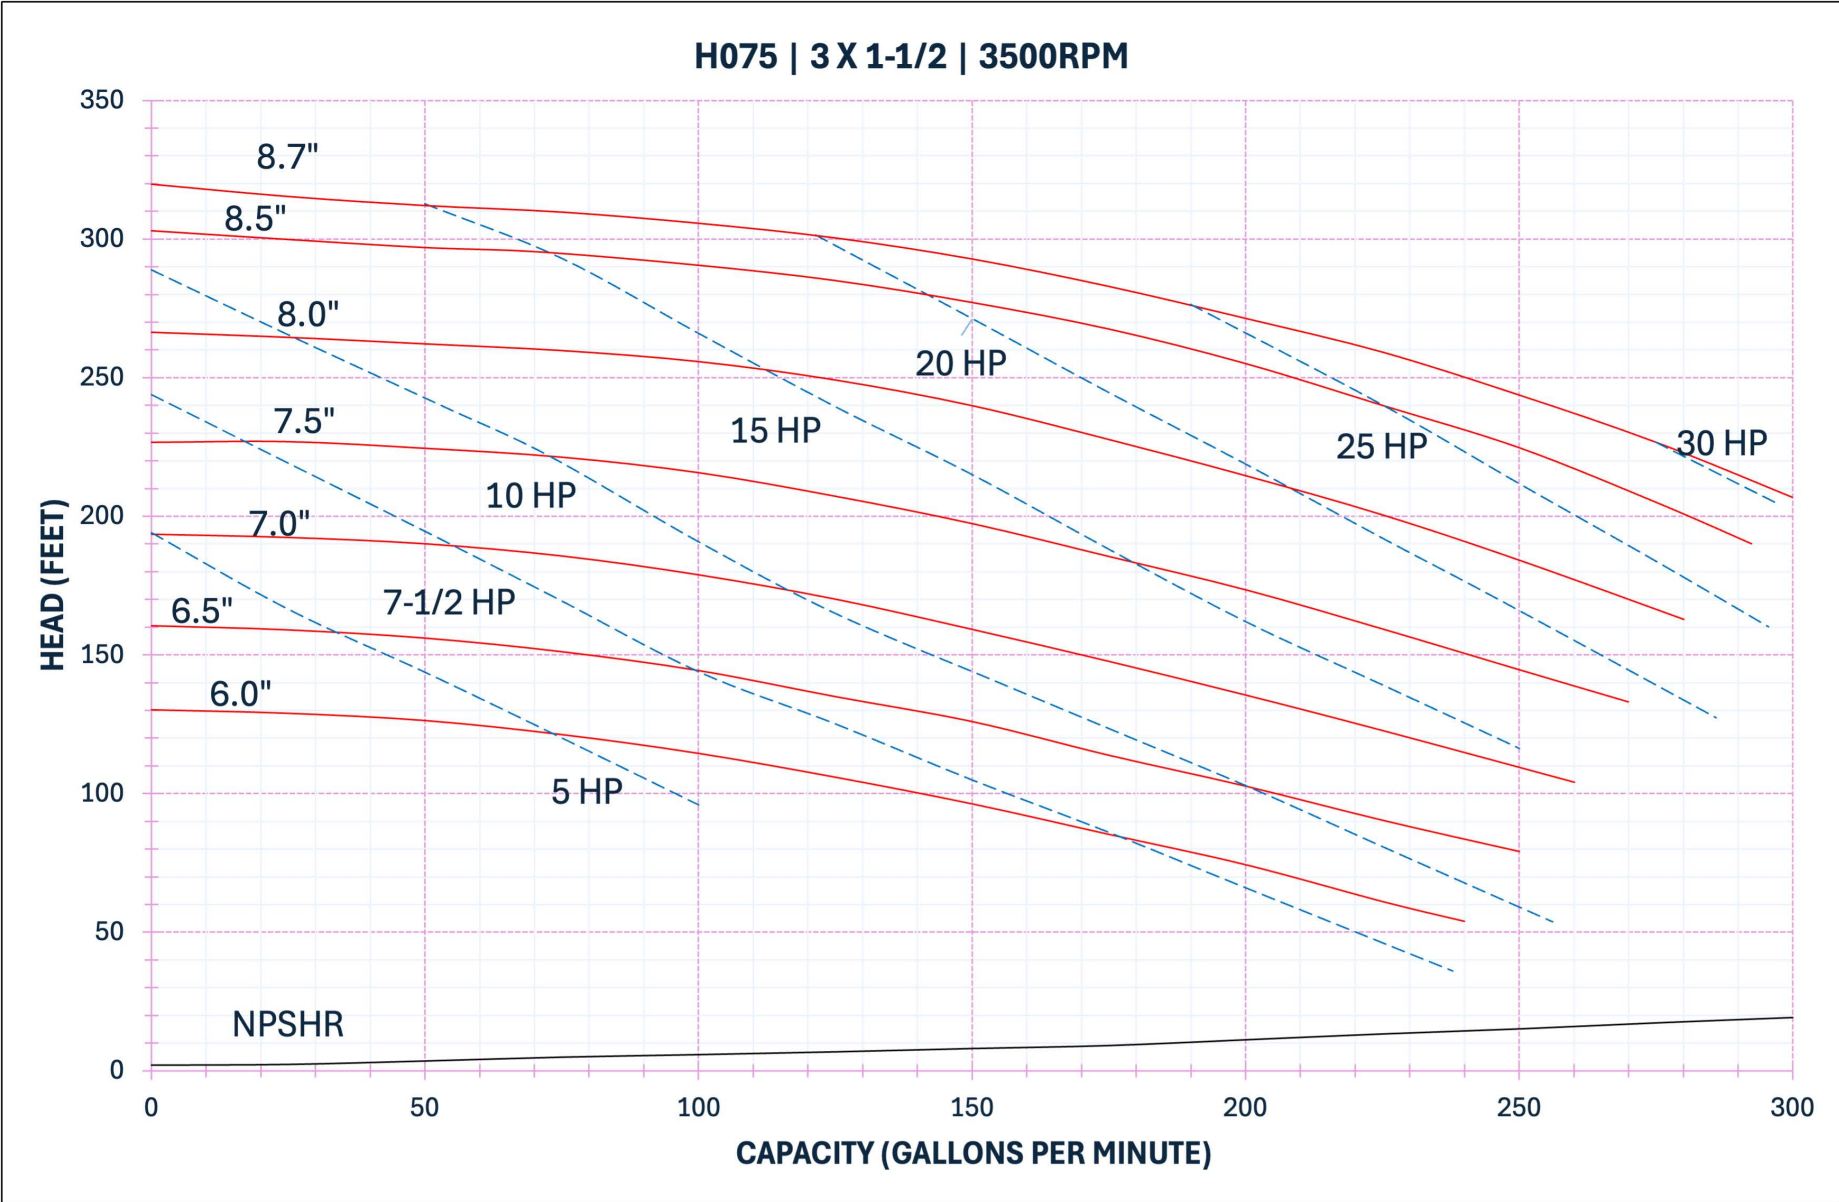

AMPCO PUMPS COMPANY, INC.
H075 Series 3 x 1½
3500 RPM